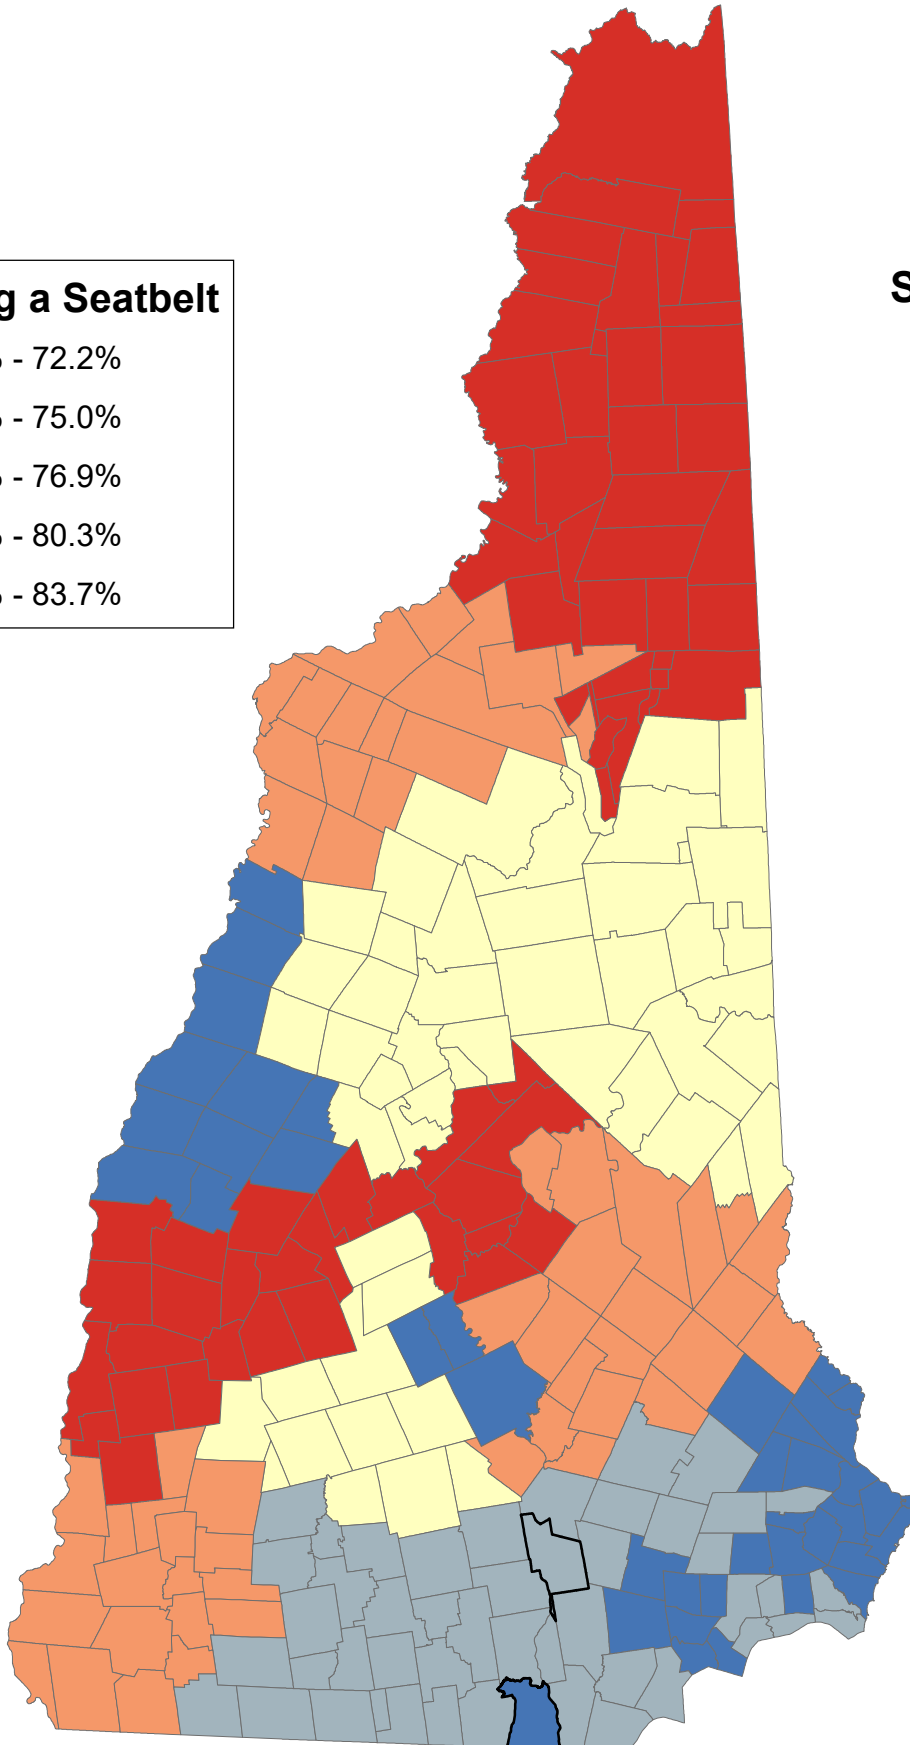

# Percentage of Adults Age 60+ Who Always Drive Wearing a Seatbelt

**State Average: 77.1%**

Source: BRFSS,  
2012, 2014, 2016

**Manchester Neighborhoods**

**Nashua Neighborhoods**