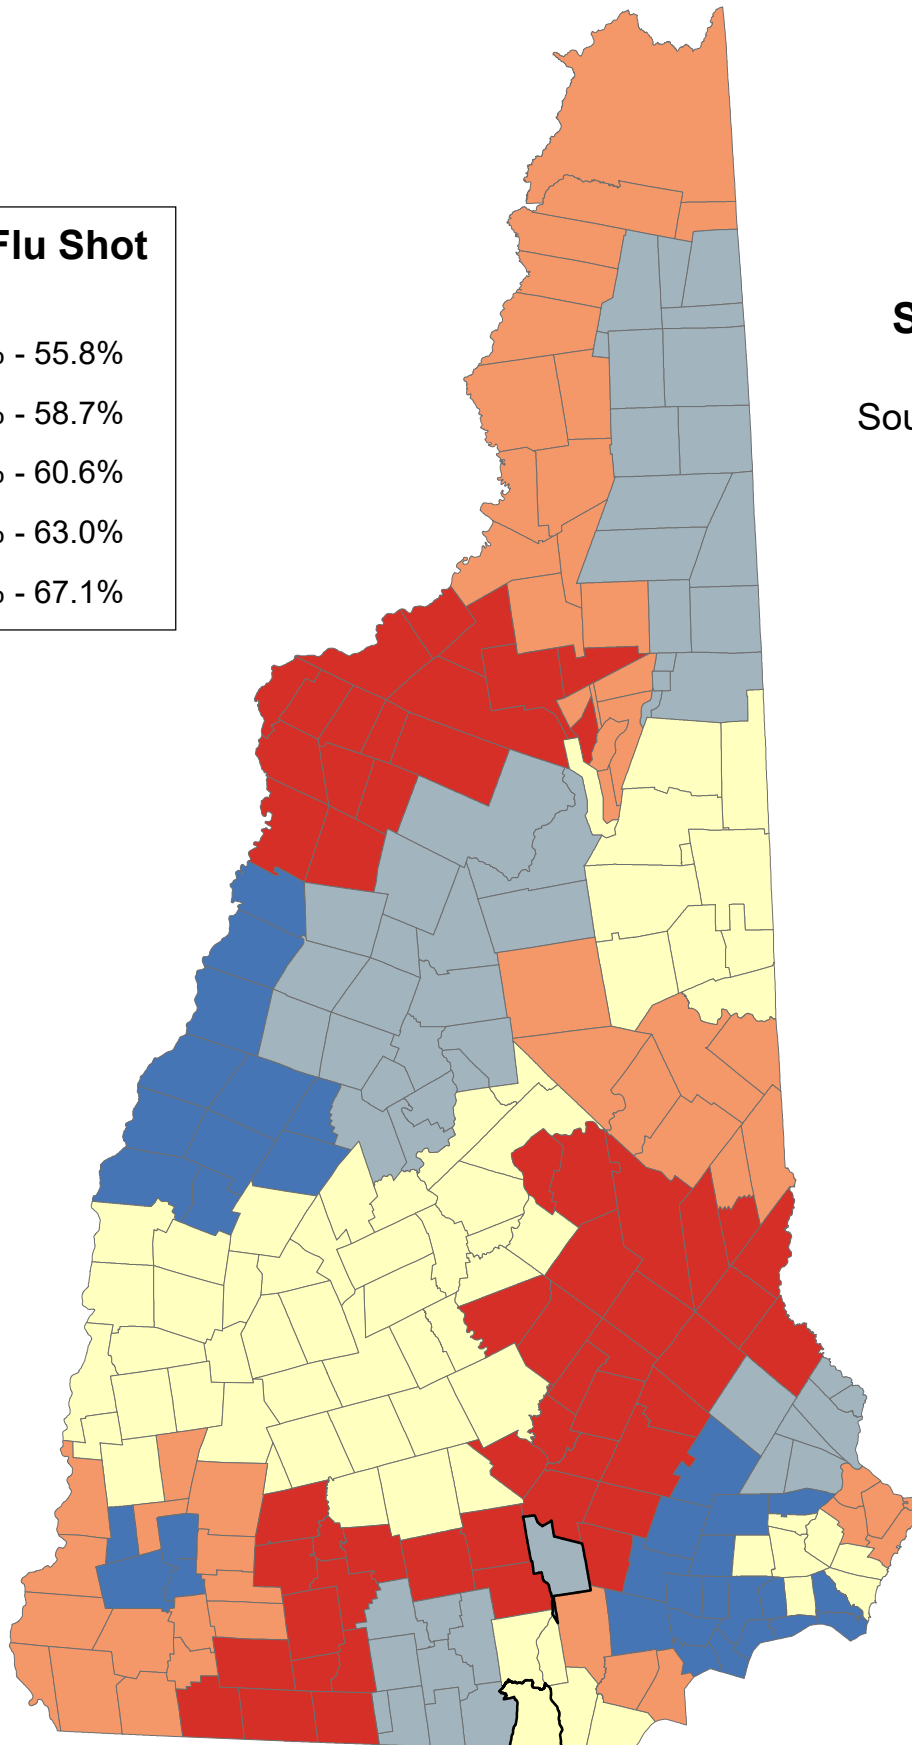

# Percentage of Persons Age 60+ Years with a Flu Shot Past Year

**State Average: 59.3%**

Source: BRFSS, 2014-2016

**Manchester Neighborhoods**

**Nashua Neighborhoods**