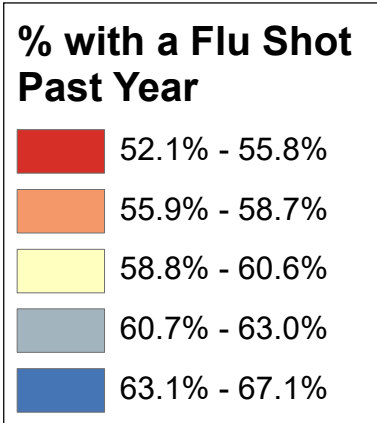

# Percentage of Persons Age 60+ Years with a Flu Shot Past Year

**State Average: 59.3%**

Source: BRFSS, 2014-2016

**Manchester Neighborhoods**

**Nashua Neighborhoods**