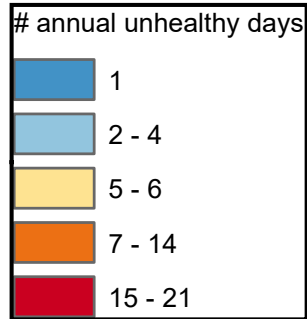

# Number of Annual Unhealthy Days for Persons Age 65+ Years (County)

**State Total: N/A**

Source: AirNow.gov 2020

Questions or ideas?  
Beth.Dugan@umb.edu  
12/2020