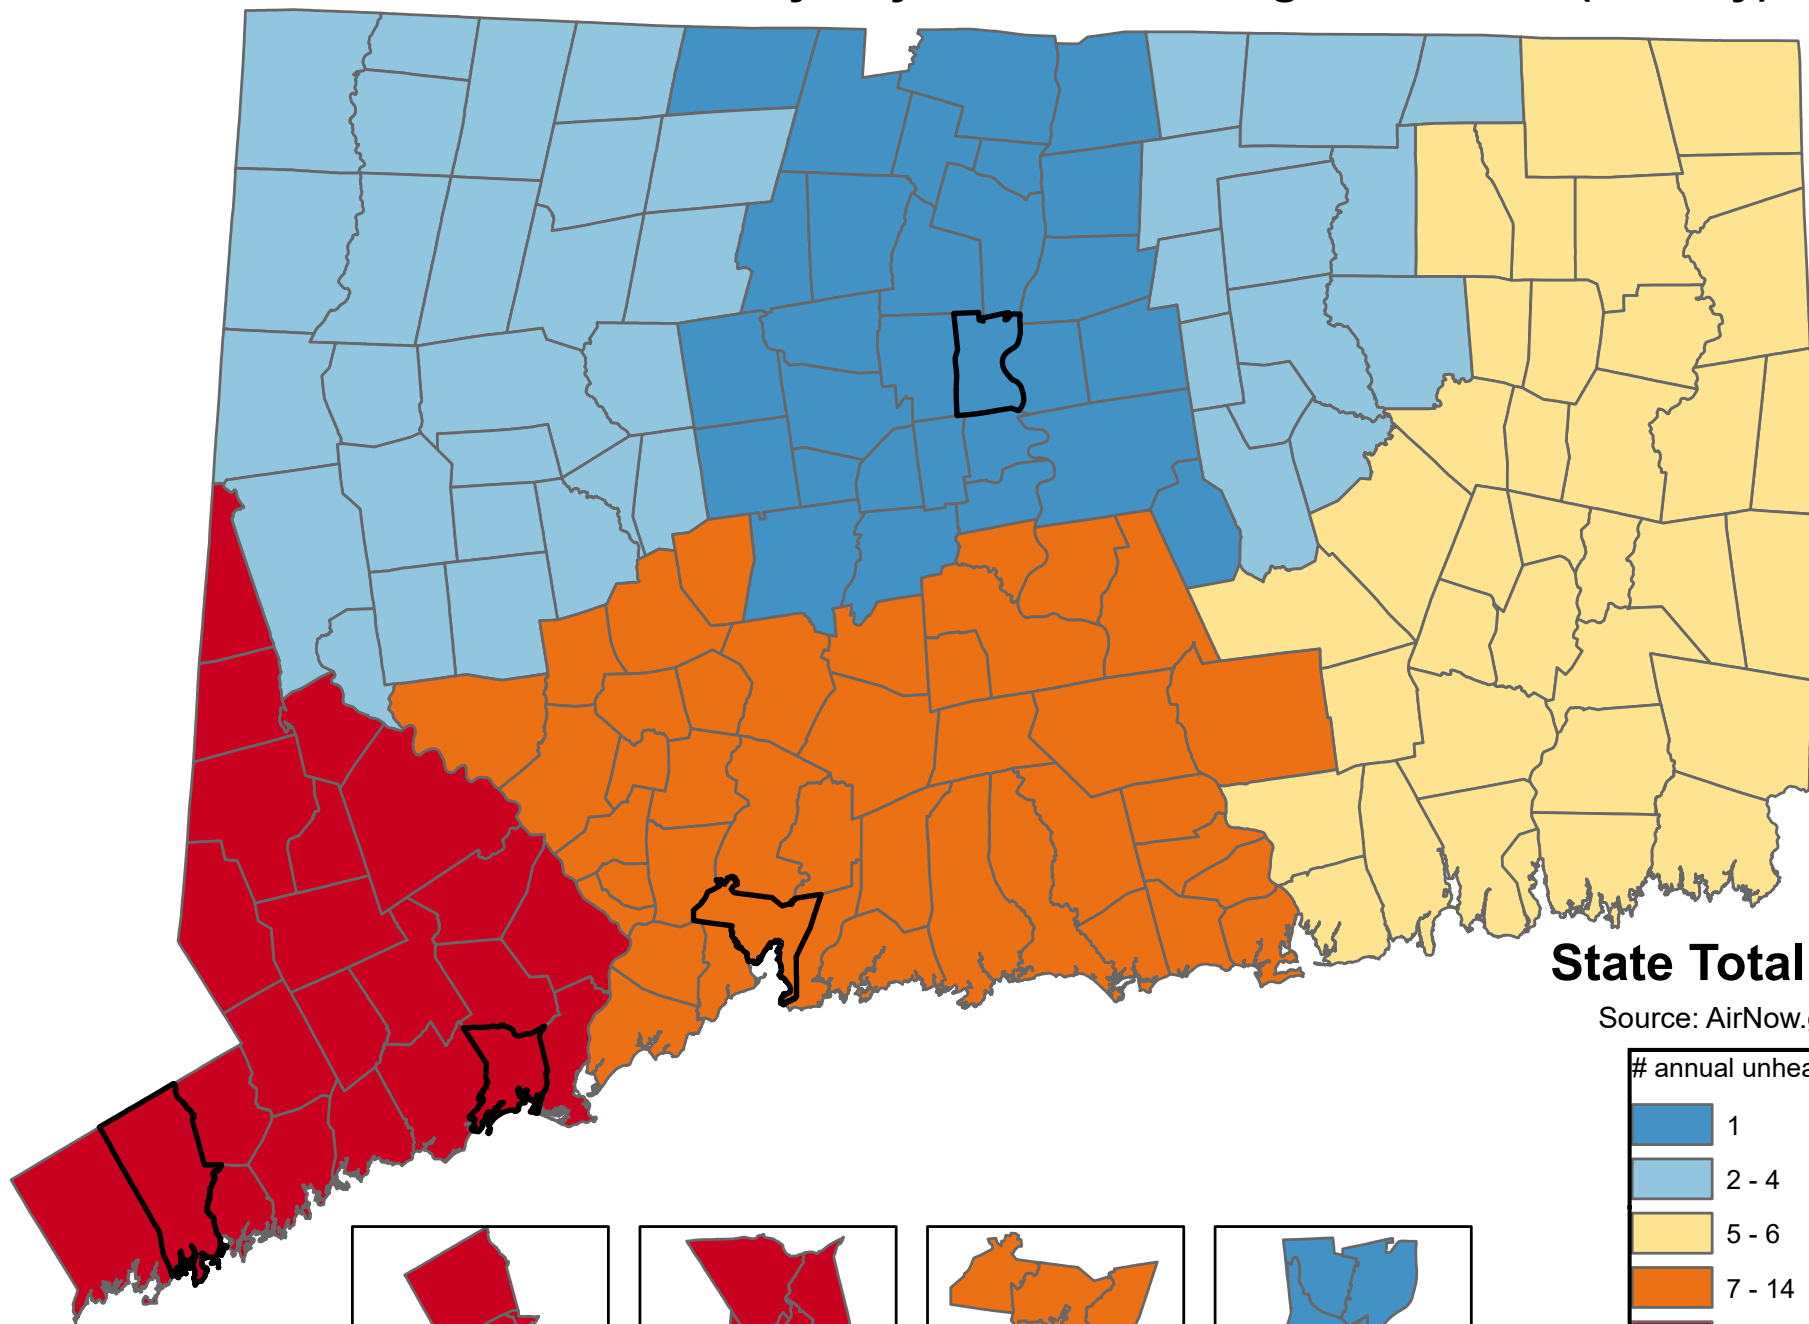

Number of Annual Unhealthy Days for Persons Age 65+ Years (County)

Air Pollution: Annual # of Unhealthy Days for 65+ (County)

Andover	4	Durham	8	Lyme	6	Pomfret	6	Warren	4
Ansonia	14	East Granby	1	Madison	14	Portland	8	Washington	4
Ashford	6	East Haddam	8	Manchester	1	Preston	6	Waterbury	14
Avon	1	East Hampton	8	Mansfield	4	Prospect	14	Waterford	6
Barkhamsted	4	East Hartford	1	Marlborough	1	Putnam	6	Watertown	4
Beacon Falls	14	East Haven	14	Meriden	14	Redding	21	West Hartford	1
Berlin	1	East Lyme	6	Middlebury	14	Ridgefield	21	West Haven	14
Bethany	14	East Windsor	1	Middlefield	8	Rocky Hill	1	Westbrook	8
Bethel	21	Eastford	6	Middletown	8	Roxbury	4	Weston	21
Bethlehem	4	Easton	21	Milford	14	Salem	6	Westport	21
Bloomfield	1	Ellington	4	Monroe	21	Salisbury	4	Wethersfield	1
Bolton	4	Enfield	1	Montville	6	Scotland	6	Willington	4
Bozrah	6	Essex	8	Morris	4	Seymour	14	Wilton	21
Branford	14	Fairfield	21	Naugatuck	14	Sharon	4	Winchester	4
Bridgeport	21	Farmington	1	New Britain	1	Shelton	21	Windham	6
Bridgewater	4	Franklin	6	New Canaan	21	Sherman	21	Windsor	1
Bristol	1	Glastonbury	1	New Fairfield	21	Simsbury	1	Windsor Locks	1
Brookfield	21	Goshen	4	New Hartford	4	Somers	4	Wolcott	14
Brooklyn	6	Granby	1	New Haven	14	South Windsor	1	Woodbridge	14
Burlington	1	Greenwich	21	New London	6	Southbury	14	Woodbury	4
Canaan	4	Griswold	6	New Milford	4	Southington	1	Woodstock	6
Canterbury	6	Groton	6	Newington	1	Sprague	6	Neighborhoods	
Canton	1	Guilford	14	Newtown	21	Stafford	4	Bridgeport Area1	21
Chaplin	6	Haddam	8	Norfolk	4	Stamford	21	Bridgeport Area2	21
Cheshire	14	Hamden	14	North Branford	14	Sterling	6	Bridgeport Area3	21
Chester	8	Hampton	6	North Canaan	4	Stonington	6	Hartford Area1	1
Clinton	8	Hartford	1	North Haven	14	Stratford	21	Hartford Area2	1
Colchester	6	Hartland	1	North Stonington	6	Suffield	1	Hartford Area3	1
Colebrook	4	Harwinton	4	Norwalk	21	Thomaston	4	New Haven Area1	14
Columbia	4	Hebron	4	Norwich	6	Thompson	6	New Haven Area2	14
Cornwall	4	Kent	4	Old Lyme	6	Tolland	4	New Haven Area3	14
Coventry	4	Killingly	6	Old Saybrook	8	Torrington	4	Stamford Area1	21
Cromwell	8	Killingworth	8	Orange	14	Trumbull	21	Stamford Area2	21
Danbury	21	Lebanon	6	Oxford	14	Union	4	Stamford Area3	21
Darien	21	Ledyard	6	Plainfield	6	Vernon	4		
Deep River	8	Lisbon	6	Plainville	1	Voluntown	6		
Derby	14	Litchfield	4	Plymouth	4	Wallingford	14