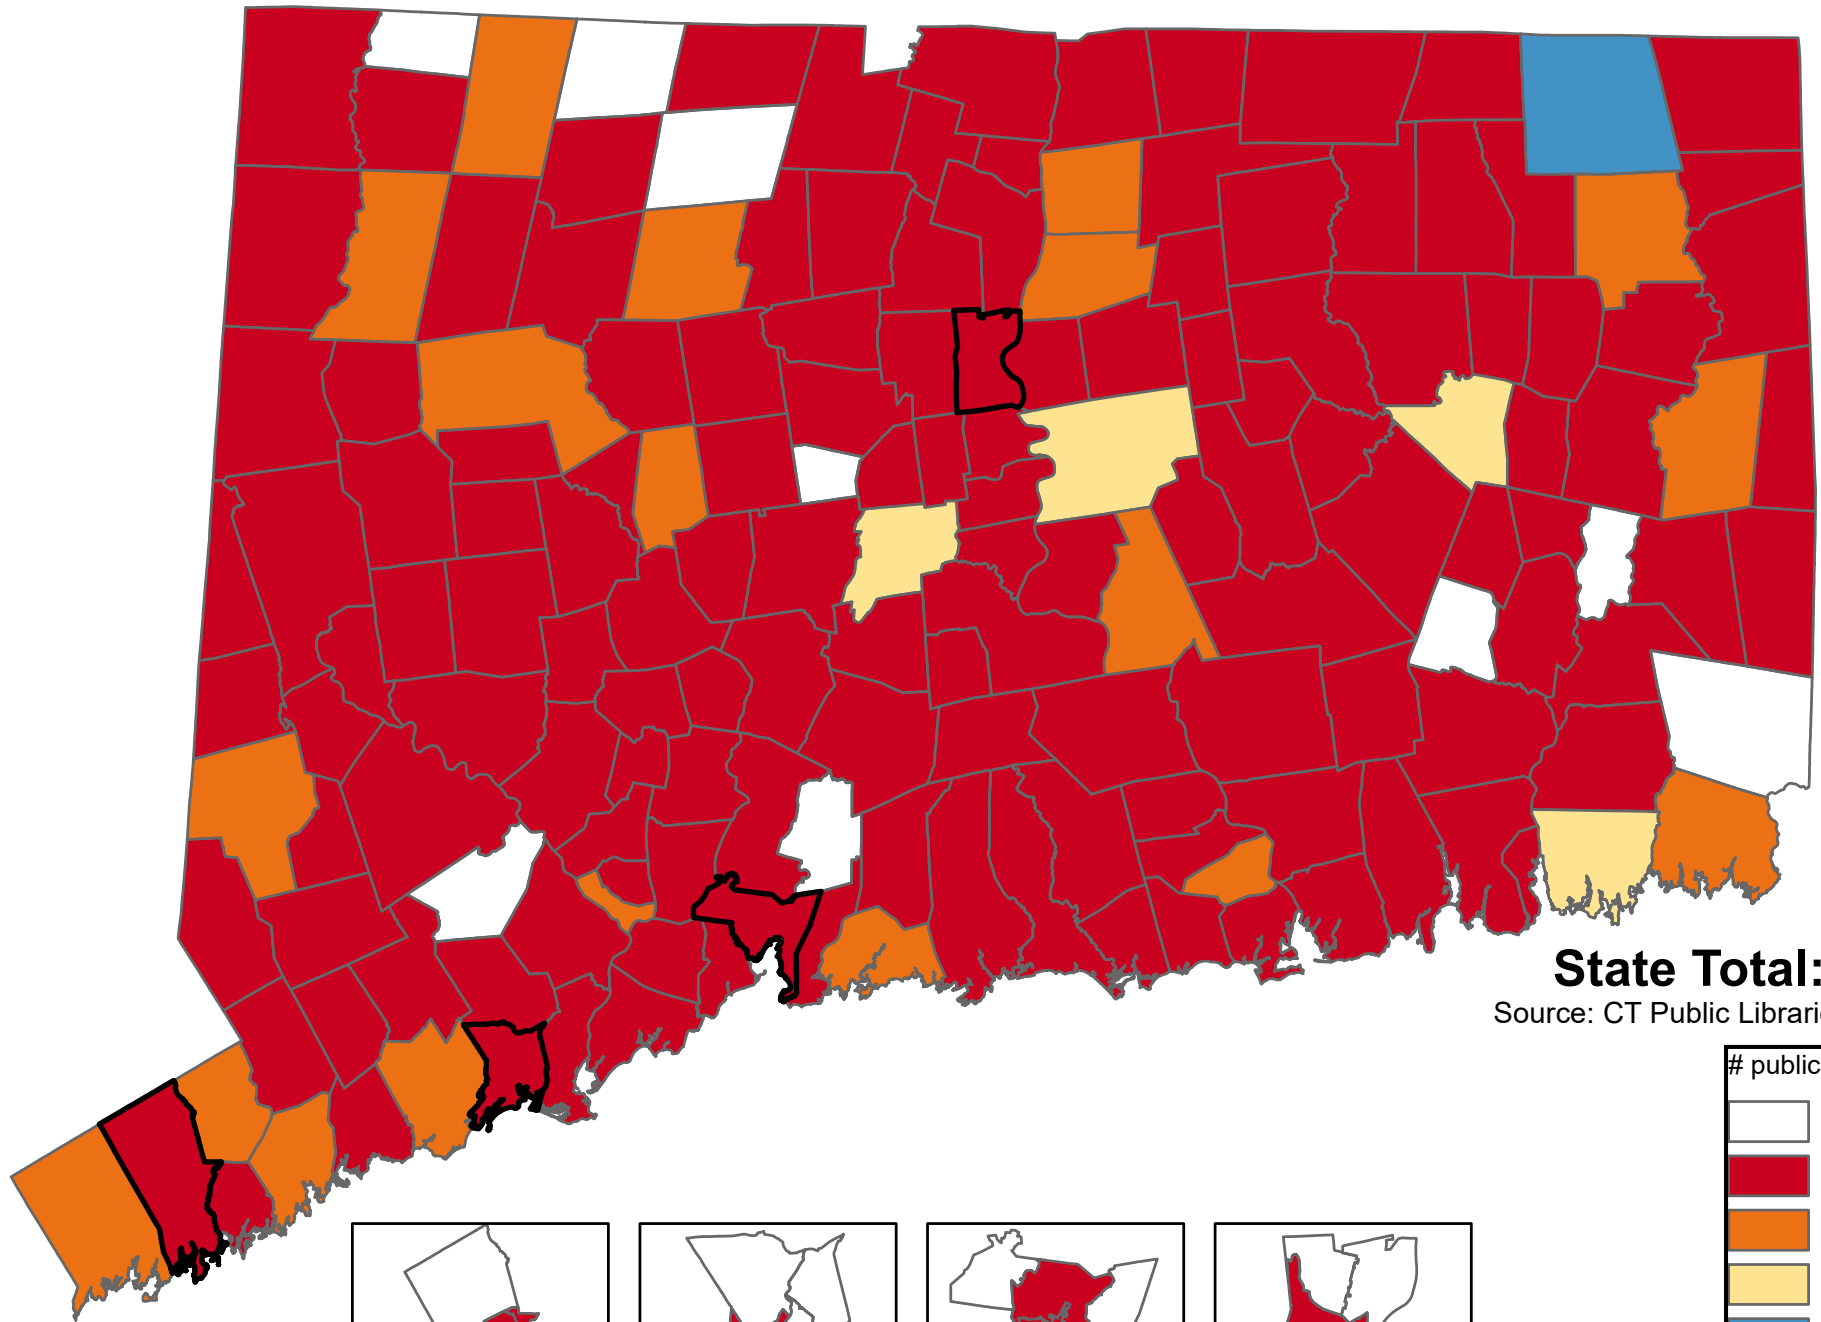

Number of Public Libraries

State Total: 190

Source: CT Public Libraries 2021

Questions or ideas?
Beth.Dugan@umb.edu
12/2020

of Public Libraries

Andover	1	Durham	1	Lyme	1	Pomfret	2	Warren	1
Ansonia	1	East Granby	1	Madison	1	Portland	1	Washington	1
Ashford	1	East Haddam	2	Manchester	2	Preston	1	Waterbury	2
Avon	1	East Hampton	2	Mansfield	3	Prospect	1	Waterford	1
Barkhamsted	0	East Hartford	2	Marlborough	1	Putnam	1	Watertown	2
Beacon Falls	1	East Haven	1	Meriden	1	Redding	1	West Hartford	3
Berlin	3	East Lyme	1	Middlebury	1	Ridgefield	1	West Haven	3
Bethany	1	East Windsor	2	Middlefield	1	Rocky Hill	1	Westbrook	1
Bethel	1	Eastford	1	Middletown	2	Roxbury	1	Weston	1
Bethlehem	1	Easton	1	Milford	1	Salem	1	Westport	1
Bloomfield	2	Ellington	1	Monroe	1	Salisbury	1	Wethersfield	1
Bolton	1	Enfield	2	Montville	1	Scotland	1	Willington	1
Bozrah	0	Essex	2	Morris	1	Seymour	1	Wilton	1
Branford	2	Fairfield	3	Naugatuck	1	Sharon	1	Winchester	1
Bridgeport	5	Farmington	2	New Britain	2	Shelton	2	Windham	4
Bridgewater	1	Franklin	1	New Canaan	1	Sherman	1	Windsor	2
Bristol	2	Glastonbury	3	New Fairfield	1	Simsbury	1	Windsor Locks	1
Brookfield	1	Goshen	1	New Hartford	2	Somers	1	Wolcott	1
Brooklyn	1	Granby	2	New Haven	5	South Windsor	1	Woodbridge	1
Burlington	1	Greenwich	4	New London	1	Southbury	1	Woodbury	1
Canaan	1	Griswold	1	New Milford	1	Southington	1	Woodstock	4
Canterbury	1	Groton	3	Newington	1	Sprague	1	Neighborhoods	
Canton	1	Guilford	1	Newtown	1	Stafford	1	Bridgeport Area1	1
Chaplin	1	Haddam	1	Norfolk	1	Stamford	4	Bridgeport Area2	2
Cheshire	1	Hamden	3	North Branford	2	Sterling	1	Bridgeport Area3	3
Chester	1	Hampton	1	North Canaan	1	Stonington	1	Hartford Area1	0
Clinton	1	Hartford	7	North Haven	1	Stratford	1	Hartford Area2	1
Colchester	1	Hartland	1	North Stonington	1	Suffield	1	Hartford Area3	3
Colebrook	0	Harwinton	1	Norwalk	4	Thomaston	1	New Haven Area1	1
Columbia	1	Hebron	1	Norwich	1	Thompson	1	New Haven Area2	3
Cornwall	2	Kent	1	Old Lyme	1	Tolland	1	New Haven Area3	1
Coventry	1	Killingly	1	Old Saybrook	1	Torrington	1	Stamford Area1	0
Cromwell	1	Killingworth	1	Orange	1	Trumbull	2	Stamford Area2	1
Danbury	2	Lebanon	1	Oxford	1	Union	1	Stamford Area3	3
Darien	1	Ledyard	2	Plainfield	1	Vernon	1		
Deep River	1	Lisbon	0	Plainville	1	Voluntown	1		
Derby	2	Litchfield	2	Plymouth	1	Wallingford	2		