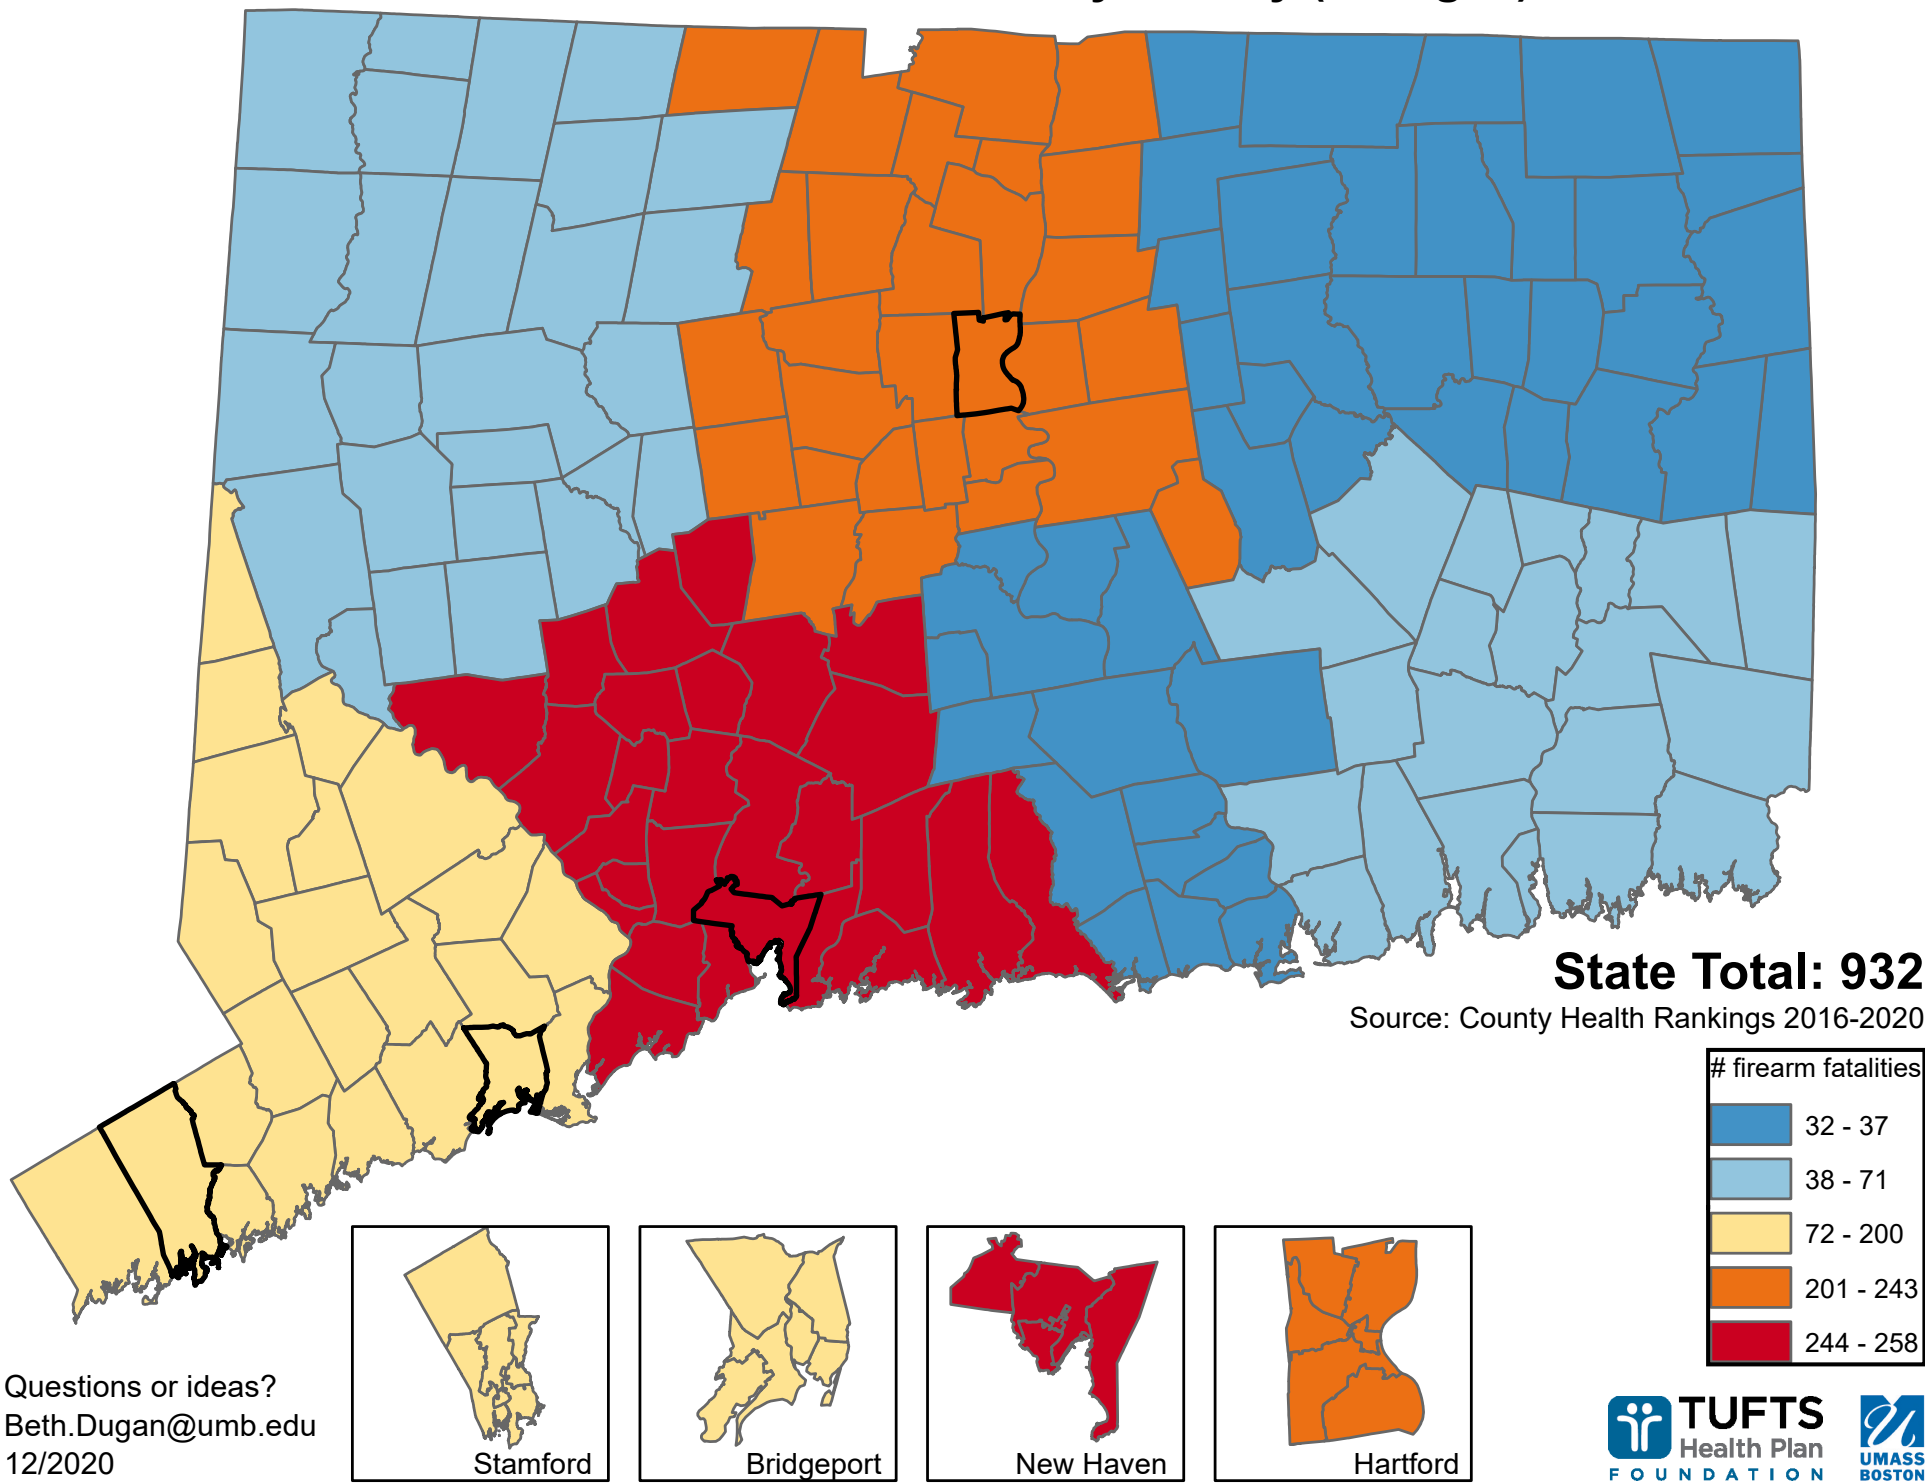

Number of Firearm Fatalities by County (All Ages)

Questions or ideas?
Beth.Dugan@umb.edu
12/2020

Firearm Fatalities (All Ages) (County)

Andover	37	Durham	34	Lyme	71	Pomfret	32	Warren	58
Ansonia	258	East Granby	243	Madison	258	Portland	34	Washington	58
Ashford	32	East Haddam	34	Manchester	243	Preston	71	Waterbury	258
Avon	243	East Hampton	34	Mansfield	37	Prospect	258	Waterford	71
Barkhamsted	58	East Hartford	243	Marlborough	243	Putnam	32	Watertown	58
Beacon Falls	258	East Haven	258	Meriden	258	Redding	200	West Hartford	243
Berlin	243	East Lyme	71	Middlebury	258	Ridgefield	200	West Haven	258
Bethany	258	East Windsor	243	Middlefield	34	Rocky Hill	243	Westbrook	34
Bethel	200	Eastford	32	Middletown	34	Roxbury	58	Weston	200
Bethlehem	58	Easton	200	Milford	258	Salem	71	Westport	200
Bloomfield	243	Ellington	37	Monroe	200	Salisbury	58	Wethersfield	243
Bolton	37	Enfield	243	Montville	71	Scotland	32	Willington	37
Bozrah	71	Essex	34	Morris	58	Seymour	258	Wilton	200
Branford	258	Fairfield	200	Naugatuck	258	Sharon	58	Winchester	58
Bridgeport	200	Farmington	243	New Britain	243	Shelton	200	Windham	32
Bridgewater	58	Franklin	71	New Canaan	200	Sherman	200	Windsor	243
Bristol	243	Glastonbury	243	New Fairfield	200	Simsbury	243	Windsor Locks	243
Brookfield	200	Goshen	58	New Hartford	58	Somers	37	Wolcott	258
Brooklyn	32	Granby	243	New Haven	258	South Windsor	243	Woodbridge	258
Burlington	243	Greenwich	200	New London	71	Southbury	258	Woodbury	58
Canaan	58	Griswold	71	New Milford	58	Southington	243	Woodstock	32
Canterbury	32	Groton	71	Newington	243	Sprague	71	Neighborhoods	
Canton	243	Guilford	258	Newtown	200	Stafford	37	Bridgeport Area1	200
Chaplin	32	Haddam	34	Norfolk	58	Stamford	200	Bridgeport Area2	200
Cheshire	258	Hamden	258	North Branford	258	Sterling	32	Bridgeport Area3	200
Chester	34	Hampton	32	North Canaan	58	Stonington	71	Hartford Area1	243
Clinton	34	Hartford	243	North Haven	258	Stratford	200	Hartford Area2	243
Colchester	71	Hartland	243	North Stonington	71	Suffield	243	Hartford Area3	243
Colebrook	58	Harwinton	58	Norwalk	200	Thomaston	58	New Haven Area1	258
Columbia	37	Hebron	37	Norwich	71	Thompson	32	New Haven Area2	258
Cornwall	58	Kent	58	Old Lyme	71	Tolland	37	New Haven Area3	258
Coventry	37	Killingly	32	Old Saybrook	34	Torrington	58	Stamford Area1	200
Cromwell	34	Killingworth	34	Orange	258	Trumbull	200	Stamford Area2	200
Danbury	200	Lebanon	71	Oxford	258	Union	37	Stamford Area3	200
Darien	200	Ledyard	71	Plainfield	32	Vernon	37		
Deep River	34	Lisbon	71	Plainville	243	Voluntown	71		
Derby	258	Litchfield	58	Plymouth	58	Wallingford	258		