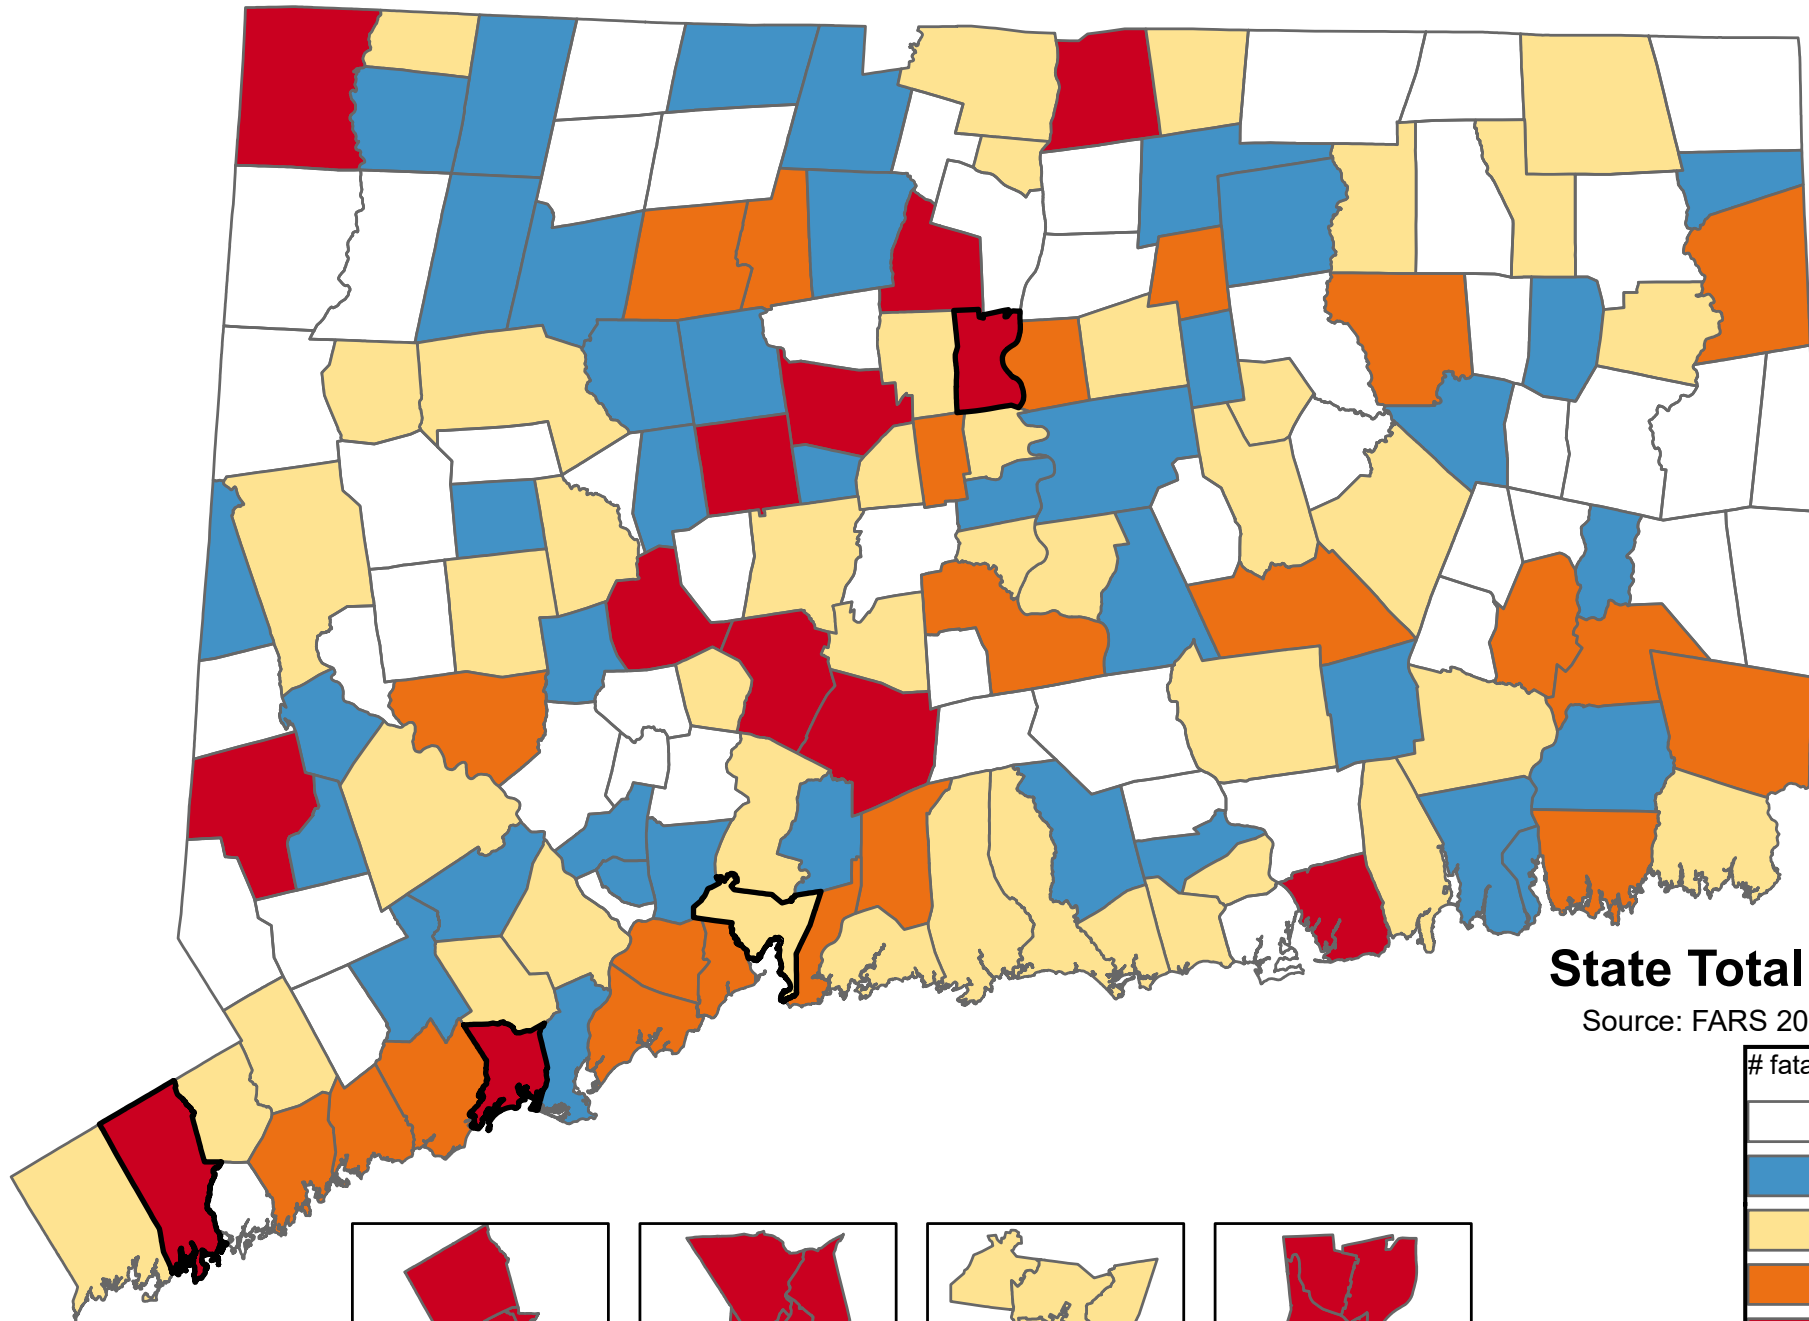

Number of Fatal Crashes Involving Adults Age 60+ Years

State Total: 342

Source: FARS 2014-2018

Questions or ideas?
Beth.Dugan@umb.edu
12/2020

of Fatal Crashes Involving Adult Age 60+/Town

Andover	2	Durham	0	Lyme	0	Pomfret	0	Warren	2
Ansonia	1	East Granby	0	Madison	3	Portland	3	Washington	0
Ashford	0	East Haddam	2	Manchester	2	Preston	5	Waterbury	13
Avon	0	East Hampton	1	Mansfield	4	Prospect	3	Waterford	1
Barkhamsted	0	East Hartford	4	Marlborough	0	Putnam	1	Watertown	2
Beacon Falls	0	East Haven	4	Meriden	3	Redding	0	West Hartford	3
Berlin	0	East Lyme	3	Middlebury	1	Ridgefield	0	West Haven	4
Bethany	0	East Windsor	0	Middlefield	0	Rocky Hill	1	Westbrook	2
Bethel	1	Eastford	2	Middletown	5	Roxbury	0	Weston	0
Bethlehem	1	Easton	1	Milford	4	Salem	1	Westport	4
Bloomfield	9	Ellington	1	Monroe	1	Salisbury	6	Wethersfield	3
Bolton	1	Enfield	6	Montville	2	Scotland	0	Willington	3
Bozrah	0	Essex	3	Morris	0	Seymour	1	Wilton	3
Branford	2	Fairfield	4	Naugatuck	0	Sharon	0	Winchester	0
Bridgeport	8	Farmington	6	New Britain	3	Shelton	3	Windham	1
Bridgewater	0	Franklin	0	New Canaan	2	Sherman	1	Windsor	0
Bristol	6	Glastonbury	1	New Fairfield	0	Simsbury	1	Windsor Locks	3
Brookfield	1	Goshen	1	New Hartford	4	Somers	3	Wolcott	0
Brooklyn	3	Granby	1	New Haven	3	South Windsor	0	Woodbridge	1
Burlington	1	Greenwich	3	New London	1	Southbury	5	Woodbury	3
Canaan	1	Griswold	0	New Milford	3	Southington	3	Woodstock	2
Canterbury	0	Groton	5	Newington	4	Sprague	0	Neighborhoods	
Canton	5	Guilford	3	Newtown	3	Stafford	0	Bridgeport Area1	8
Chaplin	0	Haddam	0	Norfolk	1	Stamford	12	Bridgeport Area2	8
Cheshire	7	Hamden	2	North Branford	5	Sterling	0	Bridgeport Area3	8
Chester	0	Hampton	1	North Canaan	2	Stonington	2	Hartford Area1	6
Clinton	2	Hartford	6	North Haven	1	Stratford	1	Hartford Area2	6
Colchester	4	Hartland	1	North Stonington	4	Suffield	2	Hartford Area3	6
Colebrook	0	Harwinton	1	Norwalk	5	Thomaston	0	New Haven Area1	3
Columbia	0	Hebron	2	Norwich	4	Thompson	0	New Haven Area2	3
Cornwall	0	Kent	0	Old Lyme	8	Tolland	1	New Haven Area3	3
Coventry	0	Killingly	4	Old Saybrook	0	Torrington	1	Stamford Area1	12
Cromwell	2	Killingworth	1	Orange	4	Trumbull	2	Stamford Area2	12
Danbury	6	Lebanon	2	Oxford	0	Union	0	Stamford Area3	12
Darien	0	Ledyard	1	Plainfield	0	Vernon	4		
Deep River	1	Lisbon	1	Plainville	1	Voluntown	0		
Derby	0	Litchfield	2	Plymouth	1	Wallingford	7		