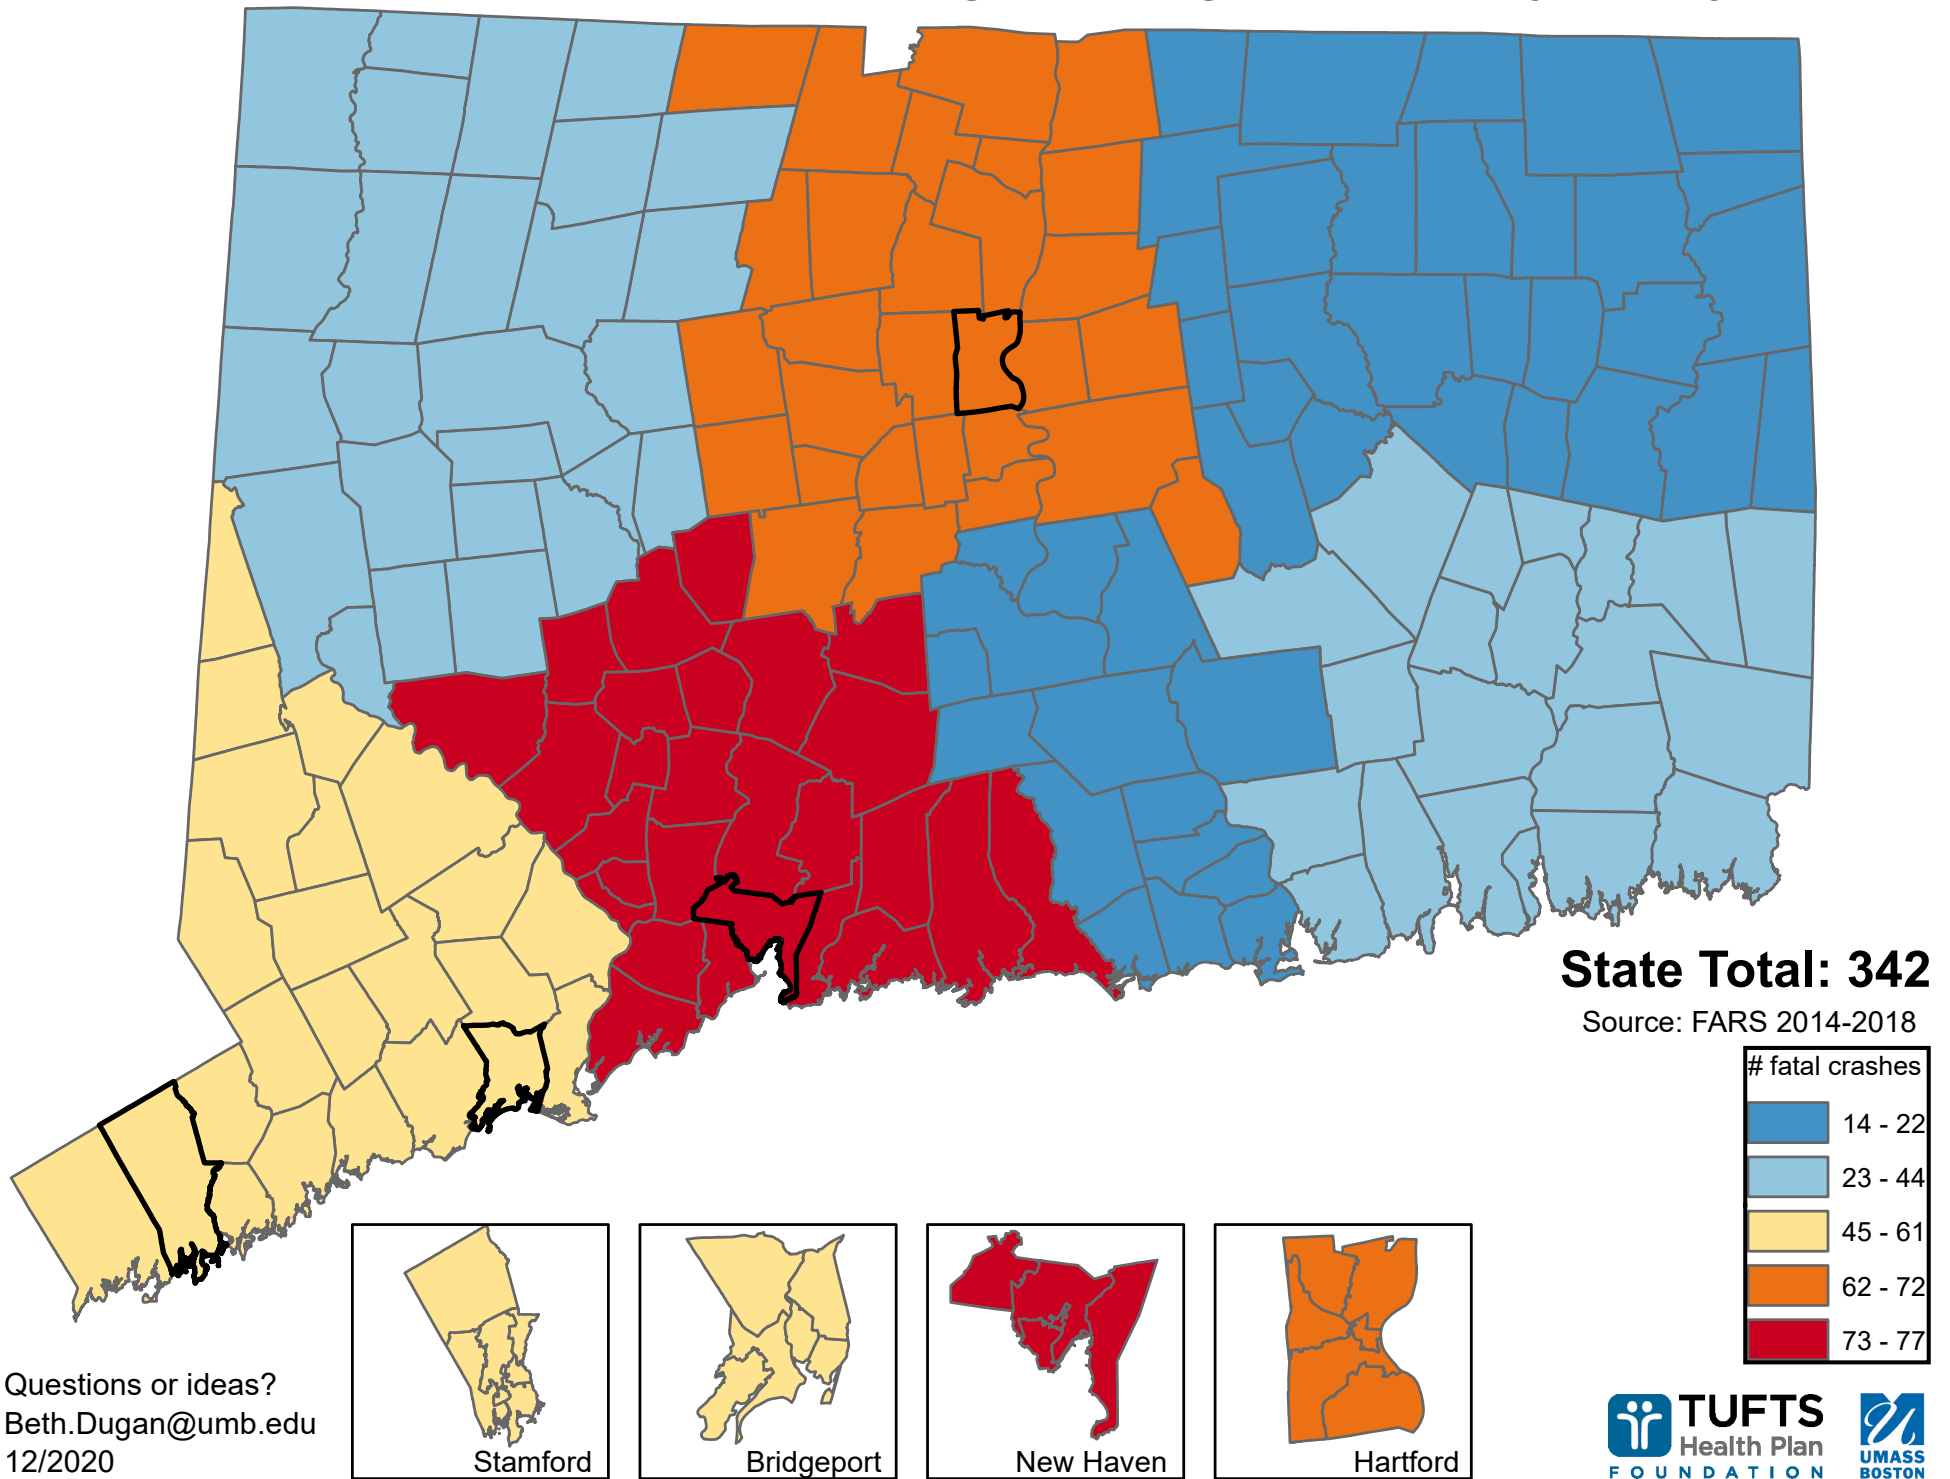

Number of Fatal Crashes Involving Adults Age 60+ Years by County

Questions or ideas?
Beth.Dugan@umb.edu
12/2020

of Fatal Crashes Involving Adult Age 60+/County

Andover	21	Durham	22	Lyme	44	Pomfret	14	Warren	31
Ansonia	77	East Granby	72	Madison	77	Portland	22	Washington	31
Ashford	14	East Haddam	22	Manchester	72	Preston	44	Waterbury	77
Avon	72	East Hampton	22	Mansfield	21	Prospect	77	Waterford	44
Barkhamsted	31	East Hartford	72	Marlborough	72	Putnam	14	Watertown	31
Beacon Falls	77	East Haven	77	Meriden	77	Redding	61	West Hartford	72
Berlin	72	East Lyme	44	Middlebury	77	Ridgefield	61	West Haven	77
Bethany	77	East Windsor	72	Middlefield	22	Rocky Hill	72	Westbrook	22
Bethel	61	Eastford	14	Middletown	22	Roxbury	31	Weston	61
Bethlehem	31	Easton	61	Milford	77	Salem	44	Westport	61
Bloomfield	72	Ellington	21	Monroe	61	Salisbury	31	Wethersfield	72
Bolton	21	Enfield	72	Montville	44	Scotland	14	Willington	21
Bozrah	44	Essex	22	Morris	31	Seymour	77	Wilton	61
Branford	77	Fairfield	61	Naugatuck	77	Sharon	31	Winchester	31
Bridgeport	61	Farmington	72	New Britain	72	Shelton	61	Windham	14
Bridgewater	31	Franklin	44	New Canaan	61	Sherman	61	Windsor	72
Bristol	72	Glastonbury	72	New Fairfield	61	Simsbury	72	Windsor Locks	72
Brookfield	61	Goshen	31	New Hartford	31	Somers	21	Wolcott	77
Brooklyn	14	Granby	72	New Haven	77	South Windsor	72	Woodbridge	77
Burlington	72	Greenwich	61	New London	44	Southbury	77	Woodbury	31
Canaan	31	Griswold	44	New Milford	31	Southington	72	Woodstock	14
Canterbury	14	Groton	44	Newington	72	Sprague	44	Neighborhoods	
Canton	72	Guilford	77	Newtown	61	Stafford	21	Bridgeport Area1	61
Chaplin	14	Haddam	22	Norfolk	31	Stamford	61	Bridgeport Area2	61
Cheshire	77	Hamden	77	North Branford	77	Sterling	14	Bridgeport Area3	61
Chester	22	Hampton	14	North Canaan	31	Stonington	44	Hartford Area1	72
Clinton	22	Hartford	72	North Haven	77	Stratford	61	Hartford Area2	72
Colchester	44	Hartland	72	North Stonington	44	Suffield	72	Hartford Area3	72
Colebrook	31	Harwinton	31	Norwalk	61	Thomaston	31	New Haven Area1	77
Columbia	21	Hebron	21	Norwich	44	Thompson	14	New Haven Area2	77
Cornwall	31	Kent	31	Old Lyme	44	Tolland	21	New Haven Area3	77
Coventry	21	Killingly	14	Old Saybrook	22	Torrington	31	Stamford Area1	61
Cromwell	22	Killingworth	22	Orange	77	Trumbull	61	Stamford Area2	61
Danbury	61	Lebanon	44	Oxford	77	Union	21	Stamford Area3	61
Darien	61	Ledyard	44	Plainfield	14	Vernon	21		
Deep River	22	Lisbon	44	Plainville	72	Voluntown	44		
Derby	77	Litchfield	31	Plymouth	31	Wallingford	77		