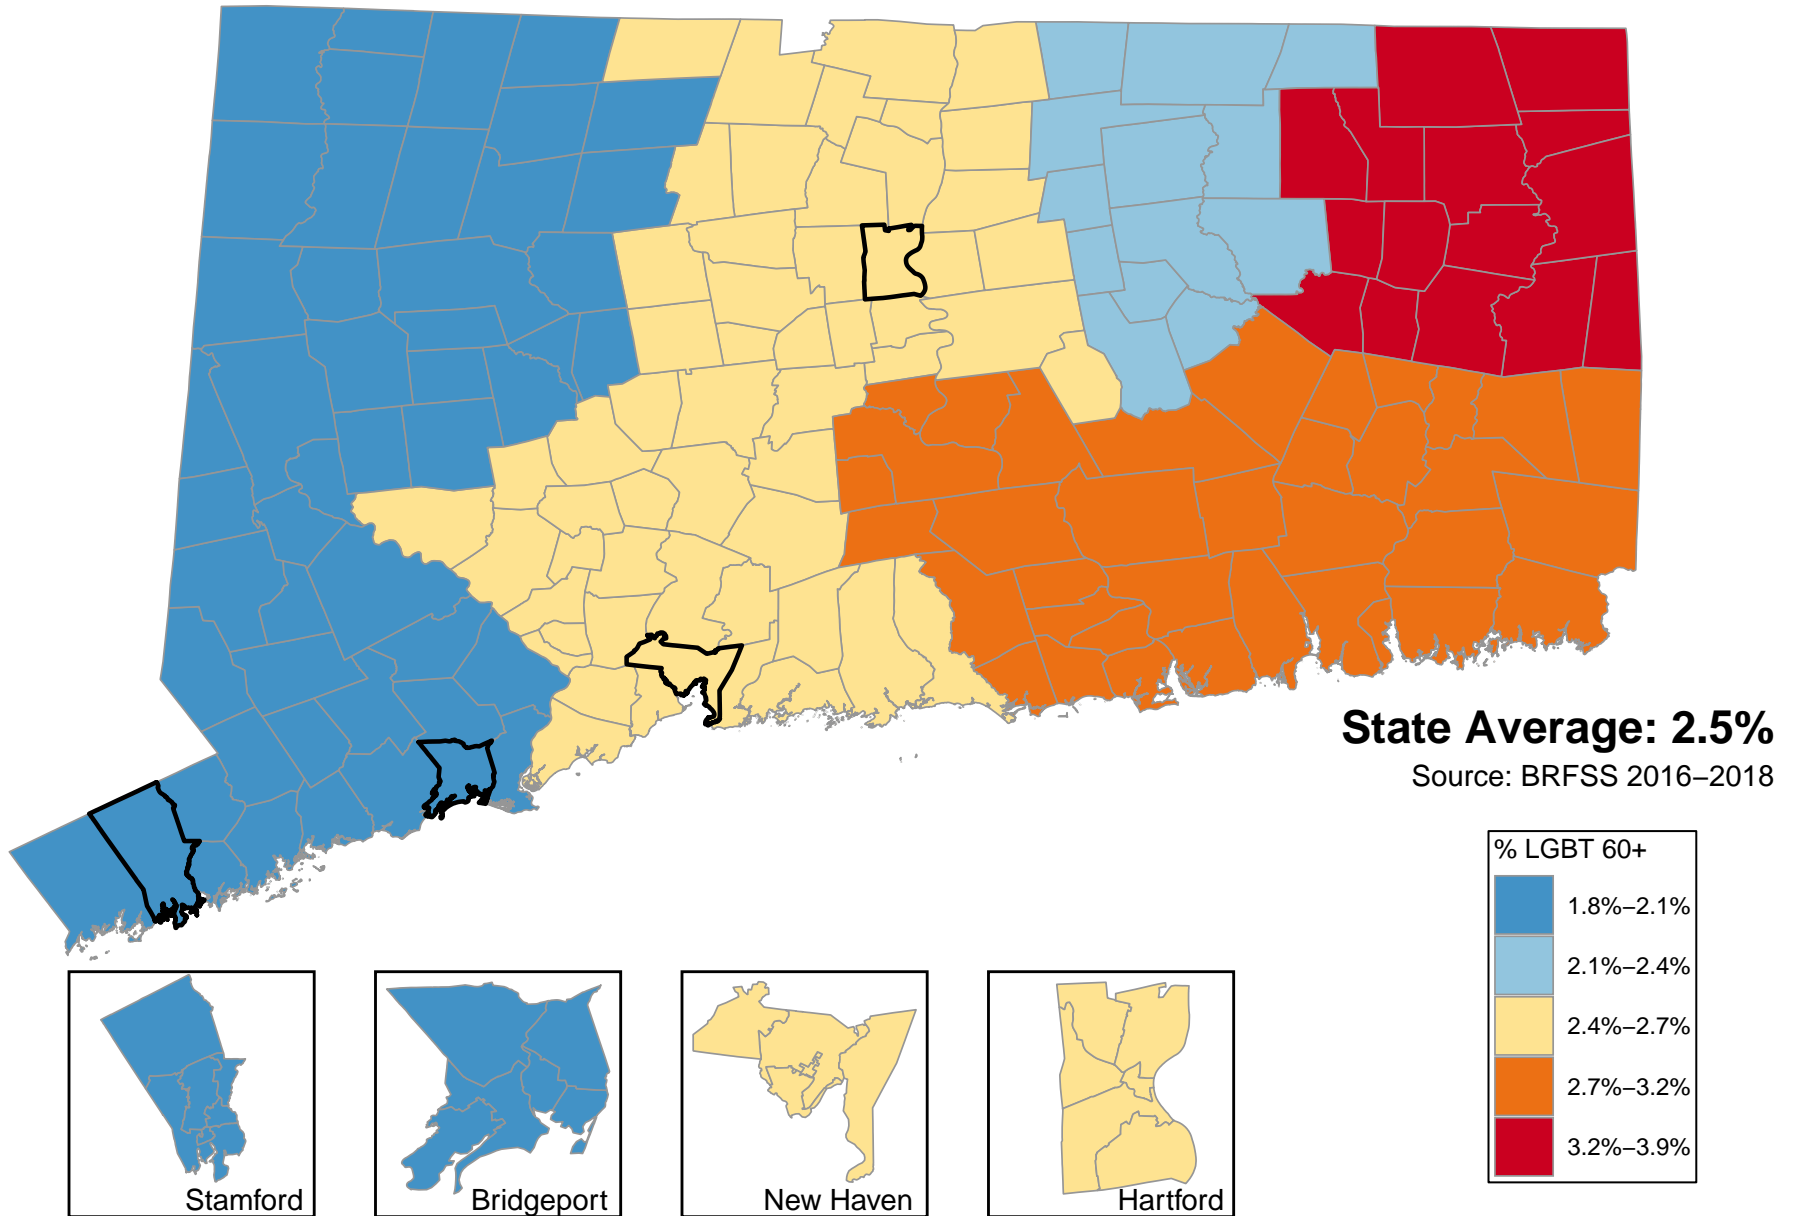

Percentage of Persons Age 60+ Years Lesbian, Gay, Bisexual, and Transgender

Questions or ideas?
Beth.Dugan@umb.edu
12/2020

% 60+ Who Are LGBT (County)

Andover	2.10%	Durham	3.20%	Lyme	2.73%	Pomfret	3.88%	Warren	1.77%
Ansonia	2.60%	East Granby	2.37%	Madison	2.60%	Portland	3.20%	Washington	1.77%
Ashford	3.88%	East Haddam	3.20%	Manchester	2.37%	Preston	2.73%	Waterbury	2.60%
Avon	2.37%	East Hampton	3.20%	Mansfield	2.10%	Prospect	2.60%	Waterford	2.73%
Barkhamsted	1.77%	East Hartford	2.37%	Marlborough	2.37%	Putnam	3.88%	Watertown	1.77%
Beacon Falls	2.60%	East Haven	2.60%	Meriden	2.60%	Redding	2.05%	West Hartford	2.37%
Berlin	2.37%	East Lyme	2.73%	Middlebury	2.60%	Ridgefield	2.05%	West Haven	2.60%
Bethany	2.60%	East Windsor	2.37%	Middlefield	3.20%	Rocky Hill	2.37%	Westbrook	3.20%
Bethel	2.05%	Eastford	3.88%	Middletown	3.20%	Roxbury	1.77%	Weston	2.05%
Bethlehem	1.77%	Easton	2.05%	Milford	2.60%	Salem	2.73%	Westport	2.05%
Bloomfield	2.37%	Ellington	2.10%	Monroe	2.05%	Salisbury	1.77%	Wethersfield	2.37%
Bolton	2.10%	Enfield	2.37%	Montville	2.73%	Scotland	3.88%	Willington	2.10%
Bozrah	2.73%	Essex	3.20%	Morris	1.77%	Seymour	2.60%	Wilton	2.05%
Branford	2.60%	Fairfield	2.05%	Naugatuck	2.60%	Sharon	1.77%	Winchester	1.77%
Bridgeport	2.05%	Farmington	2.37%	New Britain	2.37%	Shelton	2.05%	Windham	3.88%
Bridgewater	1.77%	Franklin	2.73%	New Canaan	2.05%	Sherman	2.05%	Windsor	2.37%
Bristol	2.37%	Glastonbury	2.37%	New Fairfield	2.05%	Simsbury	2.37%	Windsor Locks	2.37%
Brookfield	2.05%	Goshen	1.77%	New Hartford	1.77%	Somers	2.10%	Wolcott	2.60%
Brooklyn	3.88%	Granby	2.37%	New Haven	2.60%	South Windsor	2.37%	Woodbridge	2.60%
Burlington	2.37%	Greenwich	2.05%	New London	2.73%	Southbury	2.60%	Woodbury	1.77%
Canaan	1.77%	Griswold	2.73%	New Milford	1.77%	Southington	2.37%	Woodstock	3.88%
Canterbury	3.88%	Groton	2.73%	Newington	2.37%	Sprague	2.73%	Neighborhoods	
Canton	2.37%	Guilford	2.60%	Newtown	2.05%	Stafford	2.10%	Bridgeport Area1	2.05%
Chaplin	3.88%	Haddam	3.20%	Norfolk	1.77%	Stamford	2.05%	Bridgeport Area2	2.05%
Cheshire	2.60%	Hamden	2.60%	North Branford	2.60%	Sterling	3.88%	Bridgeport Area3	2.05%
Chester	3.20%	Hampton	3.88%	North Canaan	1.77%	Stonington	2.73%	Hartford Area1	2.37%
Clinton	3.20%	Hartford	2.37%	North Haven	2.60%	Stratford	2.05%	Hartford Area2	2.37%
Colchester	2.73%	Hartland	2.37%	North Stonington	2.73%	Suffield	2.37%	Hartford Area3	2.37%
Colebrook	1.77%	Harwinton	1.77%	Norwalk	2.05%	Thomaston	1.77%	New Haven Area1	2.60%
Columbia	2.10%	Hebron	2.10%	Norwich	2.73%	Thompson	3.88%	New Haven Area2	2.60%
Cornwall	1.77%	Kent	1.77%	Old Lyme	2.73%	Tolland	2.10%	New Haven Area3	2.60%
Coventry	2.10%	Killingly	3.88%	Old Saybrook	3.20%	Torrington	1.77%	Stamford Area1	2.05%
Cromwell	3.20%	Killingworth	3.20%	Orange	2.60%	Trumbull	2.05%	Stamford Area2	2.05%
Danbury	2.05%	Lebanon	2.73%	Oxford	2.60%	Union	2.10%	Stamford Area3	2.05%
Darien	2.05%	Ledyard	2.73%	Plainfield	3.88%	Vernon	2.10%		
Deep River	3.20%	Lisbon	2.73%	Plainville	2.37%	Voluntown	2.73%		
Derby	2.60%	Litchfield	1.77%	Plymouth	1.77%	Wallingford	2.60%		