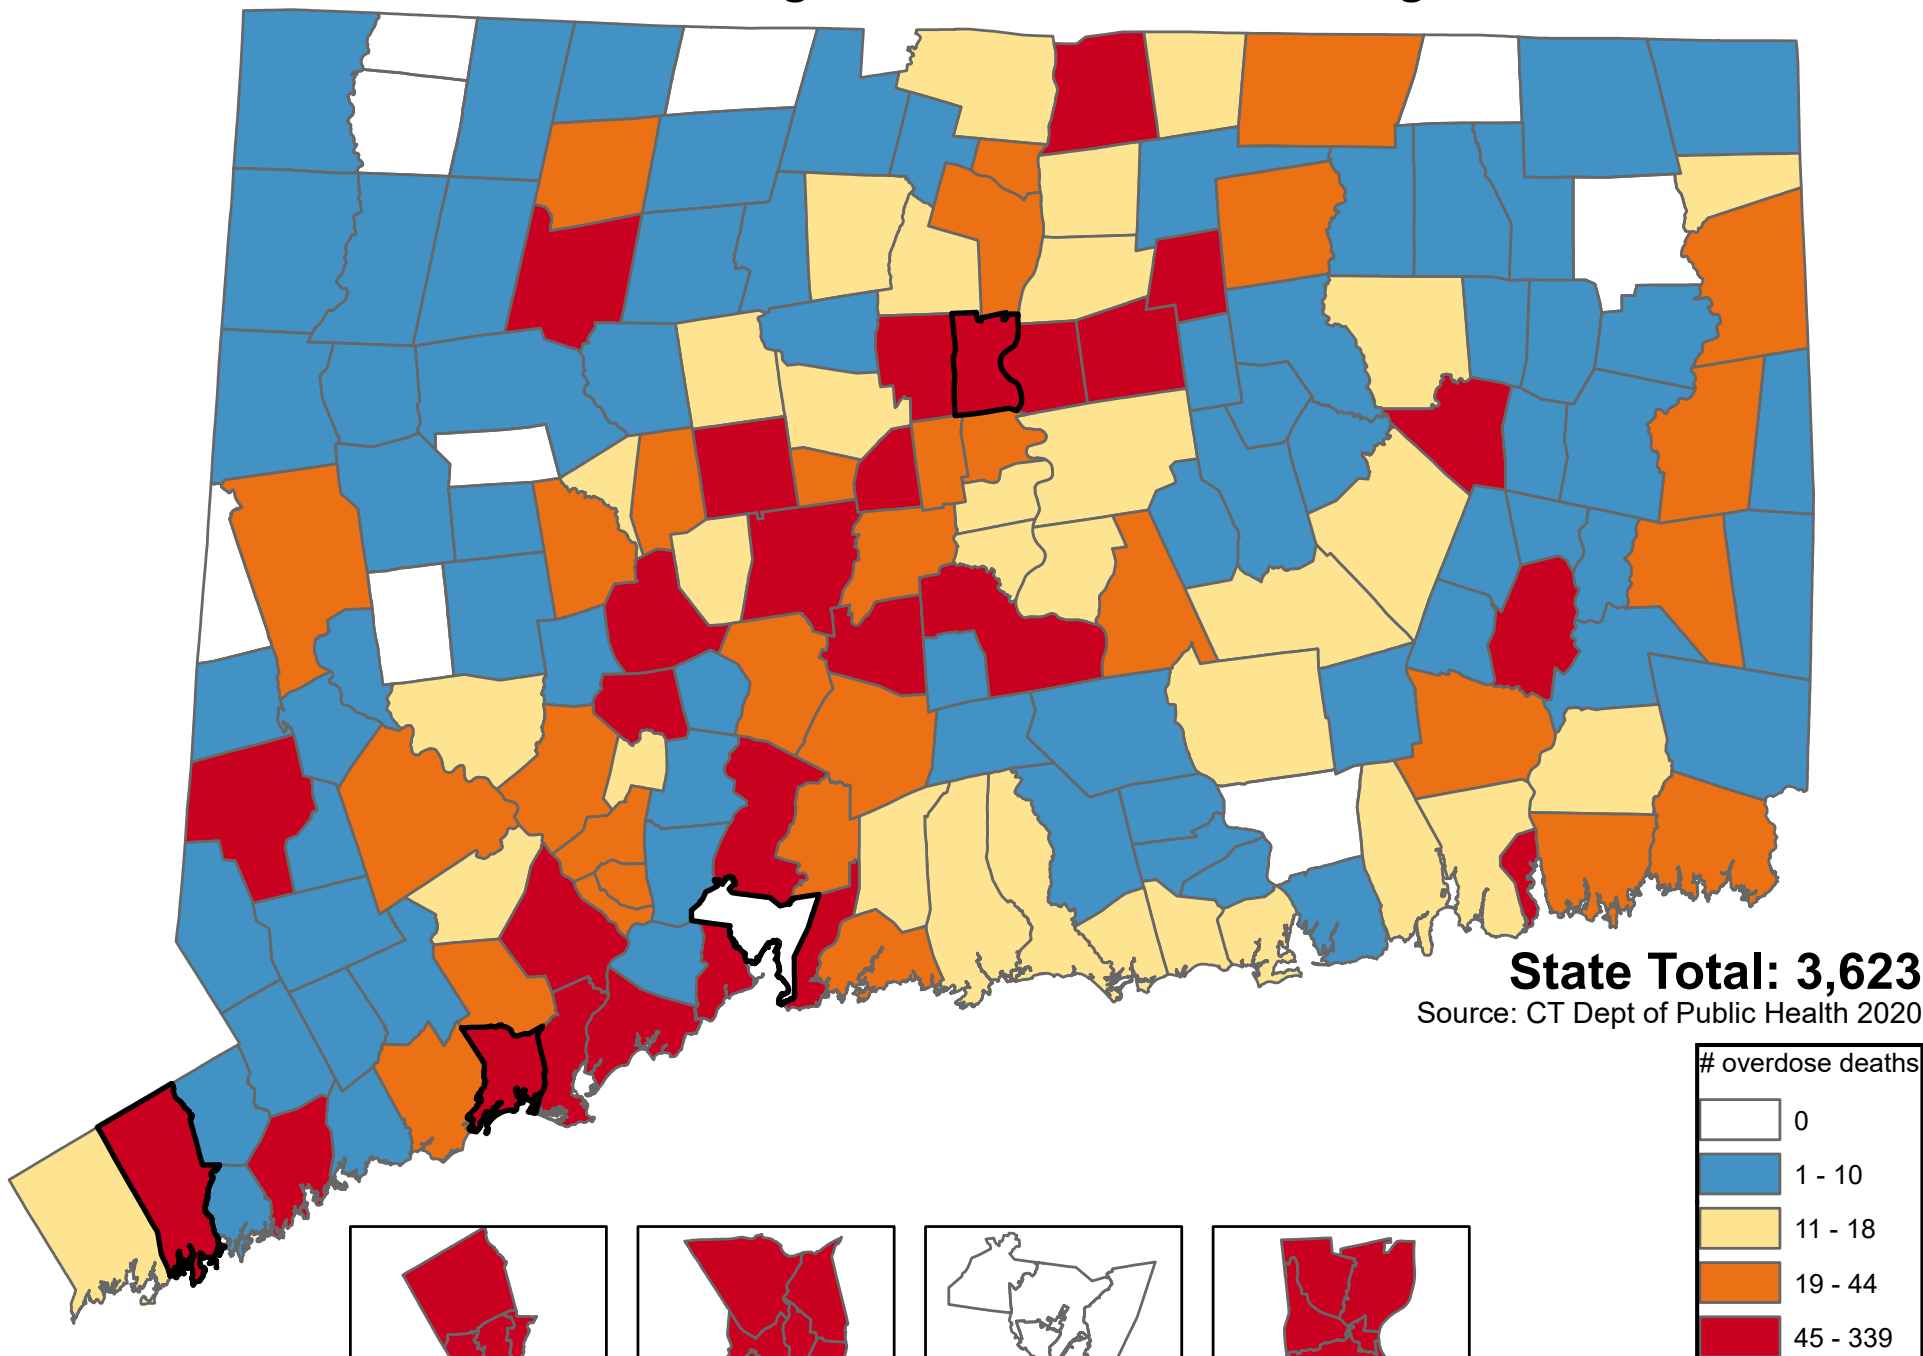

Number of Drug Overdose Deaths of All Ages

State Total: 3,623

Source: CT Dept of Public Health 2020

Questions or ideas?
Beth.Dugan@umb.edu
12/2020

<p>Stamford</p>	<p>Bridgeport</p>	<p>New Haven</p>	<p>Hartford</p>
-----------------	-------------------	------------------	-----------------