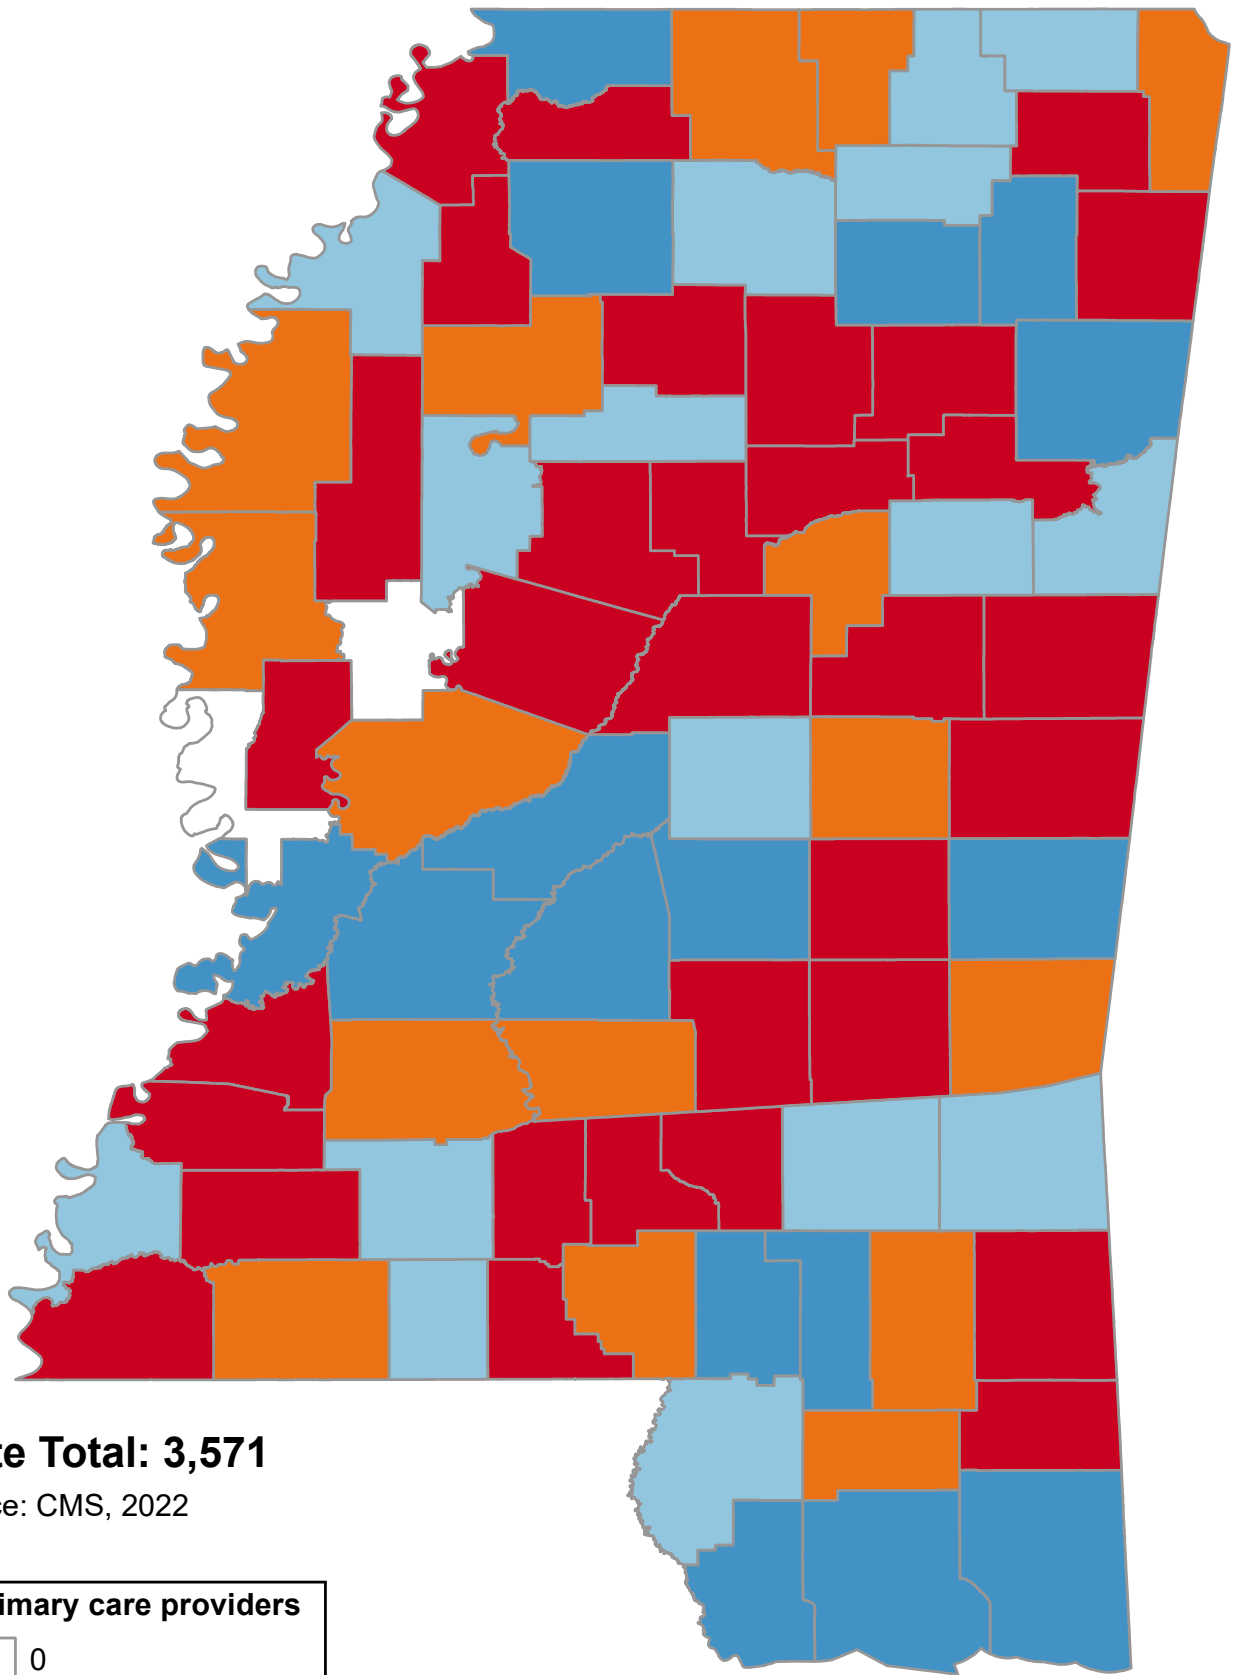

Number of Primary Care Providers within County

State Total: 3,571

Source: CMS, 2022

Questions or ideas?
Beth.Dugan@umb.edu
September 2022

Number of Primary Care Providers within County

<u>Alphabetical Order of County</u>				<u>Ranked High to Low</u>			
Adams	25	Leflore	42	Hinds	606	Clarke	19
Alcorn	26	Lincoln	31	Harrison	513	Tishomingo	19
Amite	23	Lowndes	25	Madison	250	Stone	18
Attala	4	Madison	250	Rankin	236	Benton	16
Benton	16	Marion	23	DeSoto	186	Tallahatchie	16
Bolivar	14	Marshall	21	Jackson	86	Perry	15
Calhoun	5	Monroe	55	Lauderdale	85	Bolivar	14
Carroll	1	Montgomery	11	Forrest	83	Claiborne	13
Chickasaw	11	Neshoba	24	Lee	79	Tate	13
Choctaw	20	Newton	4	Lamar	69	Itawamba	12
Claiborne	13	Noxubee	1	Scott	66	Chickasaw	11
Clarke	19	Oktibbeha	35	Panola	65	Montgomery	11
Clay	9	Panola	65	Hancock	62	Clay	9
Coahoma	29	Pearl River	44	Monroe	55	Franklin	9
Copiah	20	Perry	15	Pontotoc	54	Jefferson	9
Covington	7	Pike	27	Warren	51	Holmes	8
DeSoto	186	Pontotoc	54	Tippah	47	Walthall	8
Forrest	83	Prentiss	7	Pearl River	44	Covington	7
Franklin	9	Quitman	6	Lafayette	43	Prentiss	7
George	5	Rankin	236	Leflore	42	Quitman	6
Greene	3	Scott	66	Jones	40	Calhoun	5
Grenada	34	Sharkey	3	Oktibbeha	35	George	5
Hancock	62	Simpson	23	Grenada	34	Smith	5
Harrison	513	Smith	5	Lincoln	31	Sunflower	5
Hinds	606	Stone	18	Union	30	Attala	4
Holmes	8	Sunflower	5	Coahoma	29	Lawrence	4
Humphreys	0	Tallahatchie	16	Wayne	28	Newton	4
Issaquena	0	Tate	13	Leake	27	Greene	3
Itawamba	12	Tippah	47	Pike	27	Jasper	3
Jackson	86	Tishomingo	19	Alcorn	26	Sharkey	3
Jasper	3	Tunica	1	Adams	25	Webster	3
Jefferson	9	Union	30	Lowndes	25	Wilkinson	3
Jefferson Davis	2	Walthall	8	Neshoba	24	Jefferson Davis	2
Jones	40	Warren	51	Amite	23	Carroll	1
Kemper	1	Washington	21	Marion	23	Kemper	1
Lafayette	43	Wayne	28	Simpson	23	Noxubee	1
Lamar	69	Webster	3	Yazoo	22	Tunica	1
Lauderdale	85	Wilkinson	3	Marshall	21	Winston	1
Lawrence	4	Winston	1	Washington	21	Yalobusha	1
Leake	27	Yalobusha	1	Choctaw	20	Humphreys	0
Lee	79	Yazoo	22	Copiah	20	Issaquena	0