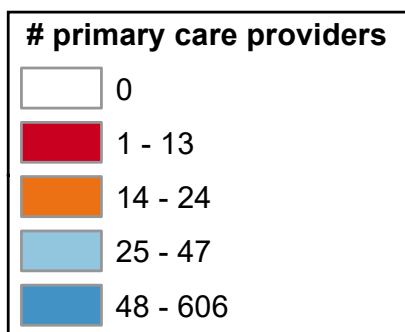

Number of Primary Care Providers within County

State Total: 3,571

Source: CMS, 2022

Questions or ideas?
Beth.Dugan@umb.edu
September 2022

Number of Primary Care Providers within County

<u>Alphabetical Order of County</u>				<u>Ranked High to Low</u>			
Adams	25	Leflore	42	Hinds	606	Clarke	19
Alcorn	26	Lincoln	31	Harrison	513	Tishomingo	19
Amite	23	Lowndes	25	Madison	250	Stone	18
Attala	4	Madison	250	Rankin	236	Benton	16
Benton	16	Marion	23	DeSoto	186	Tallahatchie	16
Bolivar	14	Marshall	21	Jackson	86	Perry	15
Calhoun	5	Monroe	55	Lauderdale	85	Bolivar	14
Carroll	1	Montgomery	11	Forrest	83	Claiborne	13
Chickasaw	11	Neshoba	24	Lee	79	Tate	13
Choctaw	20	Newton	4	Lamar	69	Itawamba	12
Claiborne	13	Noxubee	1	Scott	66	Chickasaw	11
Clarke	19	Oktibbeha	35	Panola	65	Montgomery	11
Clay	9	Panola	65	Hancock	62	Clay	9
Coahoma	29	Pearl River	44	Monroe	55	Franklin	9
Copiah	20	Perry	15	Pontotoc	54	Jefferson	9
Covington	7	Pike	27	Warren	51	Holmes	8
DeSoto	186	Pontotoc	54	Tippah	47	Walthall	8
Forrest	83	Prentiss	7	Pearl River	44	Covington	7
Franklin	9	Quitman	6	Lafayette	43	Prentiss	7
George	5	Rankin	236	Leflore	42	Quitman	6
Greene	3	Scott	66	Jones	40	Calhoun	5
Grenada	34	Sharkey	3	Oktibbeha	35	George	5
Hancock	62	Simpson	23	Grenada	34	Smith	5
Harrison	513	Smith	5	Lincoln	31	Sunflower	5
Hinds	606	Stone	18	Union	30	Attala	4
Holmes	8	Sunflower	5	Coahoma	29	Lawrence	4
Humphreys	0	Tallahatchie	16	Wayne	28	Newton	4
Issaquena	0	Tate	13	Leake	27	Greene	3
Itawamba	12	Tippah	47	Pike	27	Jasper	3
Jackson	86	Tishomingo	19	Alcorn	26	Sharkey	3
Jasper	3	Tunica	1	Adams	25	Webster	3
Jefferson	9	Union	30	Lowndes	25	Wilkinson	3
Jefferson Davis	2	Walthall	8	Neshoba	24	Jefferson Davis	2
Jones	40	Warren	51	Amite	23	Carroll	1
Kemper	1	Washington	21	Marion	23	Kemper	1
Lafayette	43	Wayne	28	Simpson	23	Noxubee	1
Lamar	69	Webster	3	Yazoo	22	Tunica	1
Lauderdale	85	Wilkinson	3	Marshall	21	Winston	1
Lawrence	4	Winston	1	Washington	21	Yalobusha	1
Leake	27	Yalobusha	1	Choctaw	20	Humphreys	0
Lee	79	Yazoo	22	Copiah	20	Issaquena	0