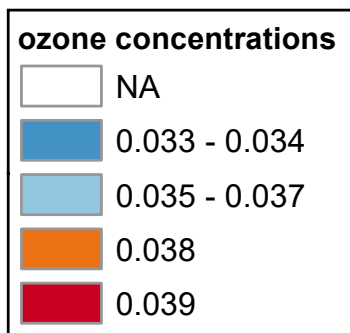

## Average Daily Ozone Concentrations

**State Average: 0.036**

Source: EPA, 2022

Questions or ideas?  
Beth.Dugan@umb.edu  
September 2022