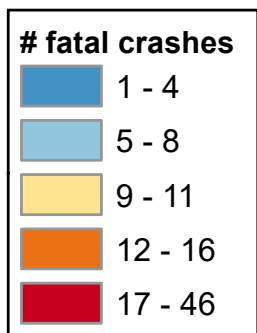

Number of Fatal Crashes Involving Adults Age 60+ Years by County

State Total: 780

Source: FARS, 2016-2020

Questions or ideas?
Beth.Dugan@umb.edu
September 2022

Number of Fatal Crashes Involving Adults Age 60+ Years by County