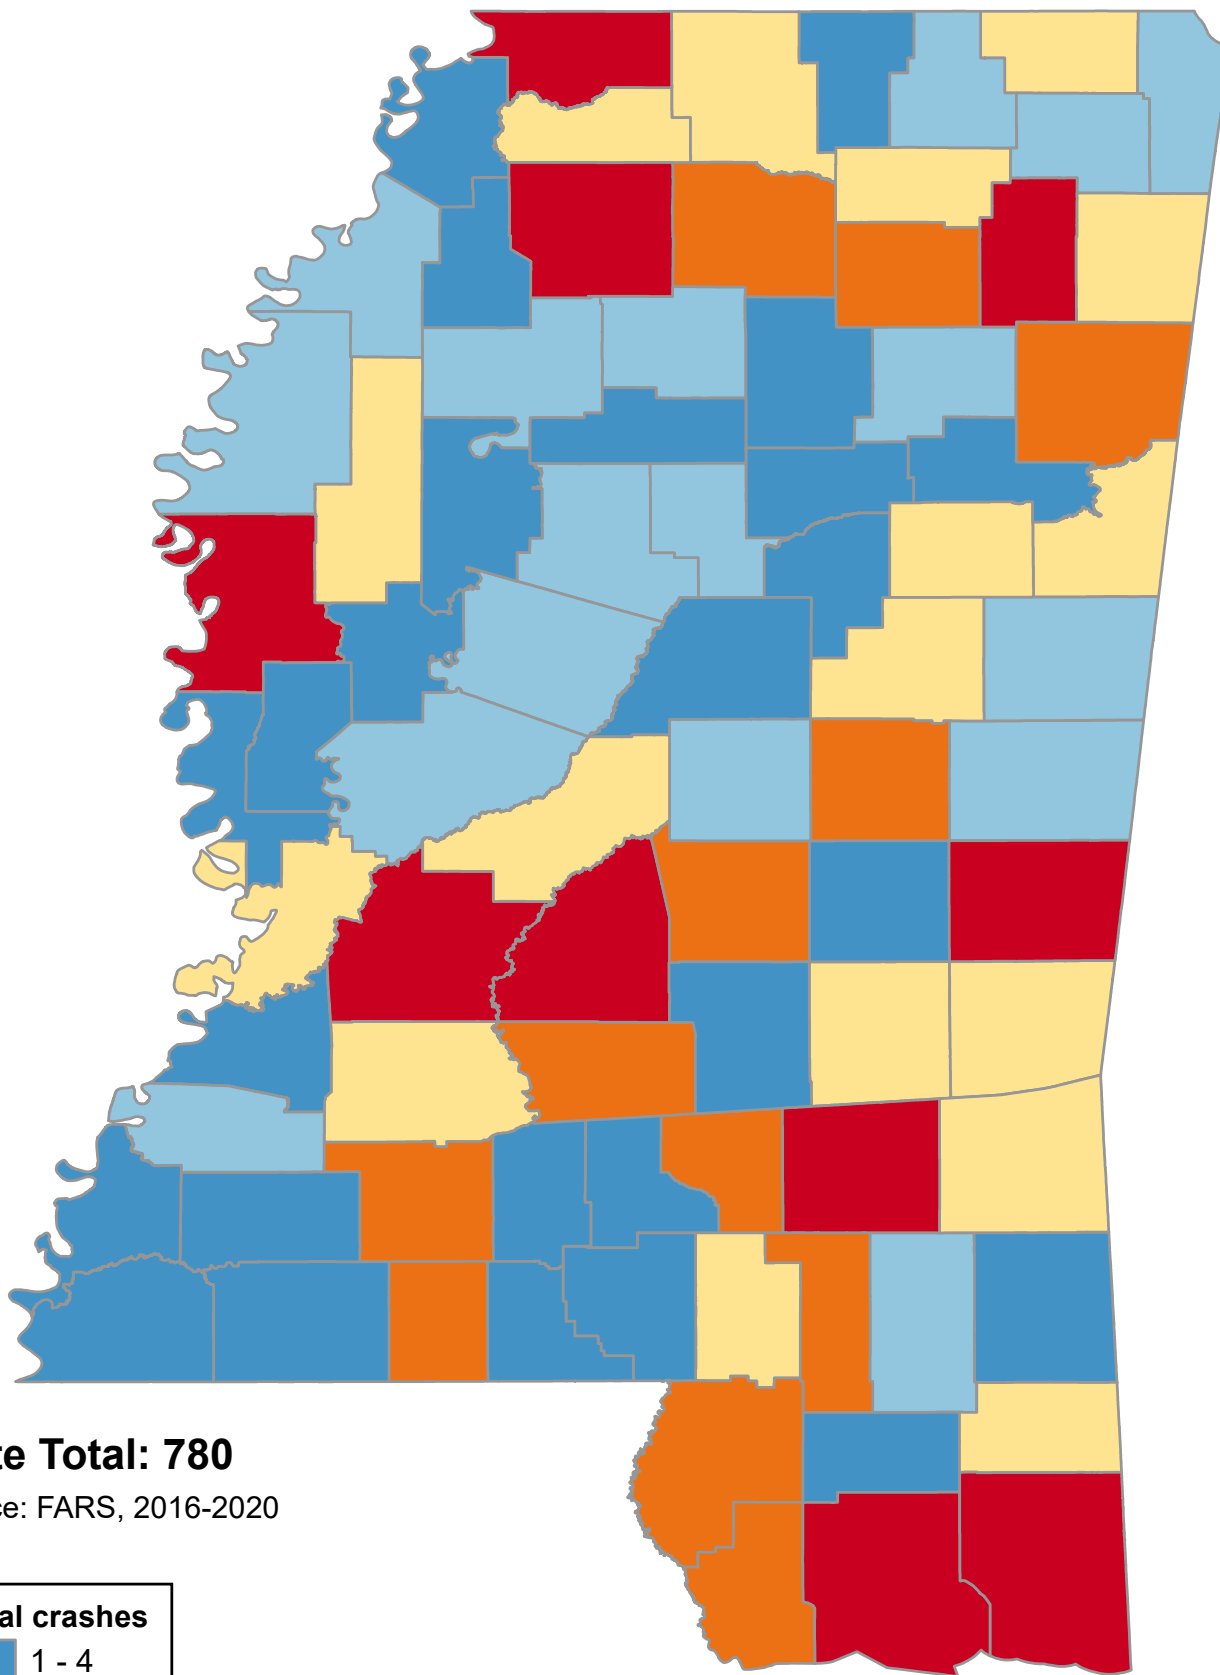

Number of Fatal Crashes Involving Adults Age 60+ Years by County

State Total: 780

Source: FARS, 2016-2020

Questions or ideas?
Beth.Dugan@umb.edu
September 2022

Number of Fatal Crashes Involving Adults Age 60+ Years by County

<u>Alphabetical Order of County</u>				<u>Ranked High to Low</u>			
Adams	4	Leflore	3	Harrison	46	Prentiss	8
Alcorn	11	Lincoln	15	Hinds	37	Tippah	8
Amite	4	Lowndes	9	Lee	28	Leake	7
Attala	3	Madison	11	Jackson	26	Perry	7
Benton	3	Marion	4	Lauderdale	26	Tishomingo	7
Bolivar	8	Marshall	11	DeSoto	24	Carroll	6
Calhoun	3	Monroe	14	Rankin	22	Yalobusha	6
Carroll	6	Montgomery	5	Washington	20	Chickasaw	5
Chickasaw	5	Neshoba	14	Jones	19	Holmes	5
Choctaw	2	Newton	3	Panola	18	Jefferson	5
Claiborne	4	Noxubee	5	Pearl River	16	Kemper	5
Clarke	9	Oktibbeha	10	Pike	16	Montgomery	5
Clay	4	Panola	18	Lincoln	15	Noxubee	5
Coahoma	8	Pearl River	16	Forrest	14	Tallahatchie	5
Copiah	10	Perry	7	Monroe	14	Yazoo	5
Covington	12	Pike	16	Neshoba	14	Adams	4
DeSoto	24	Pontotoc	13	Lafayette	13	Amite	4
Forrest	14	Prentiss	8	Pontotoc	13	Claiborne	4
Franklin	4	Quitman	1	Scott	13	Clay	4
George	9	Rankin	22	Covington	12	Franklin	4
Greene	2	Scott	13	Hancock	12	Grenada	4
Grenada	4	Sharkey	2	Simpson	12	Humphreys	4
Hancock	12	Simpson	12	Alcorn	11	Jefferson Davis	4
Harrison	46	Smith	1	Jasper	11	Marion	4
Hinds	37	Stone	3	Madison	11	Tunica	4
Holmes	5	Sunflower	9	Marshall	11	Wilkinson	4
Humphreys	4	Tallahatchie	5	Tate	11	Attala	3
Issaquena	1	Tate	11	Copiah	10	Benton	3
Itawamba	10	Tippah	8	Itawamba	10	Calhoun	3
Jackson	26	Tishomingo	7	Oktibbeha	10	Lawrence	3
Jasper	11	Tunica	4	Clarke	9	Leflore	3
Jefferson	5	Union	9	George	9	Newton	3
Jefferson Davis	4	Walthall	3	Lamar	9	Stone	3
Jones	19	Warren	9	Lowndes	9	Walthall	3
Kemper	5	Washington	20	Sunflower	9	Choctaw	2
Lafayette	13	Wayne	9	Union	9	Greene	2
Lamar	9	Webster	2	Warren	9	Sharkey	2
Lauderdale	26	Wilkinson	4	Wayne	9	Webster	2
Lawrence	3	Winston	9	Winston	9	Issaquena	1
Leake	7	Yalobusha	6	Bolivar	8	Quitman	1
Lee	28	Yazoo	5	Coahoma	8	Smith	1