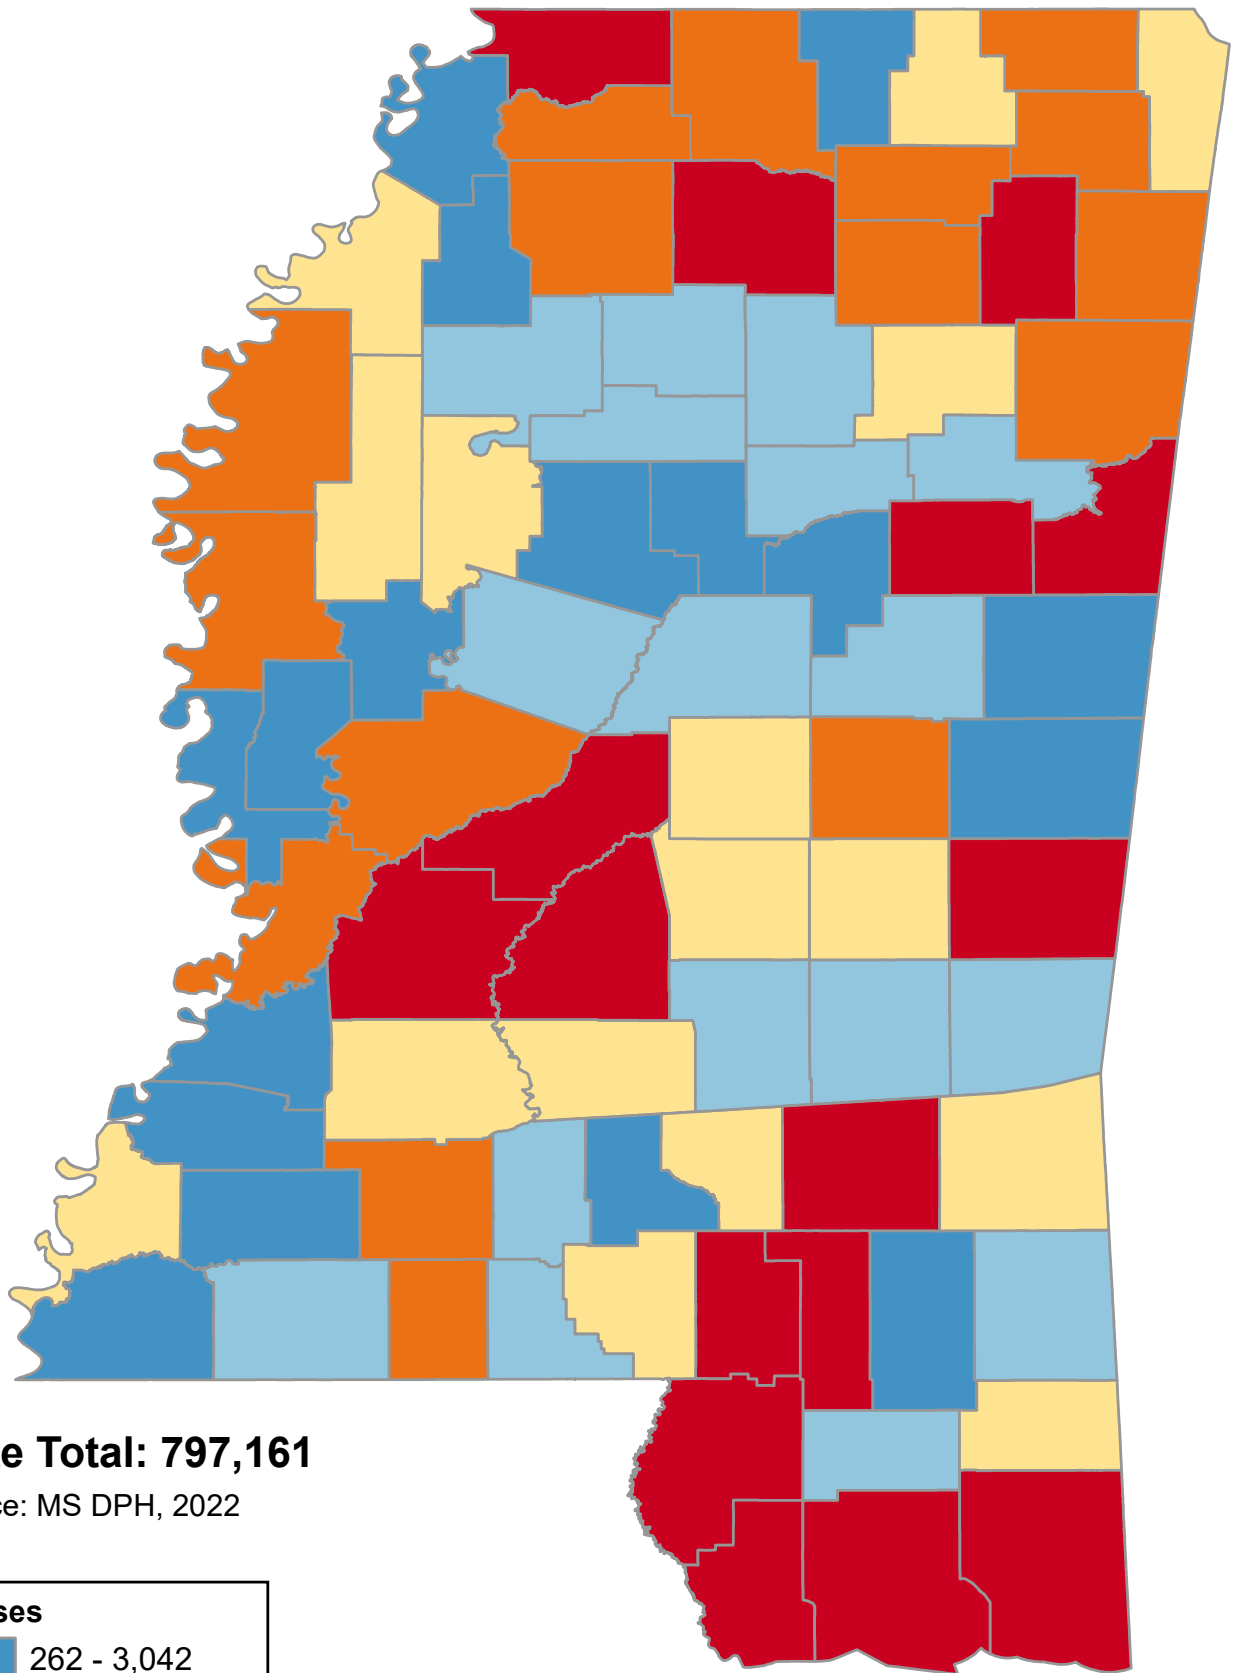

Number of COVID-19 Cases from March 2020 to April 2022

State Total: 797,161

Source: MS DPH, 2022