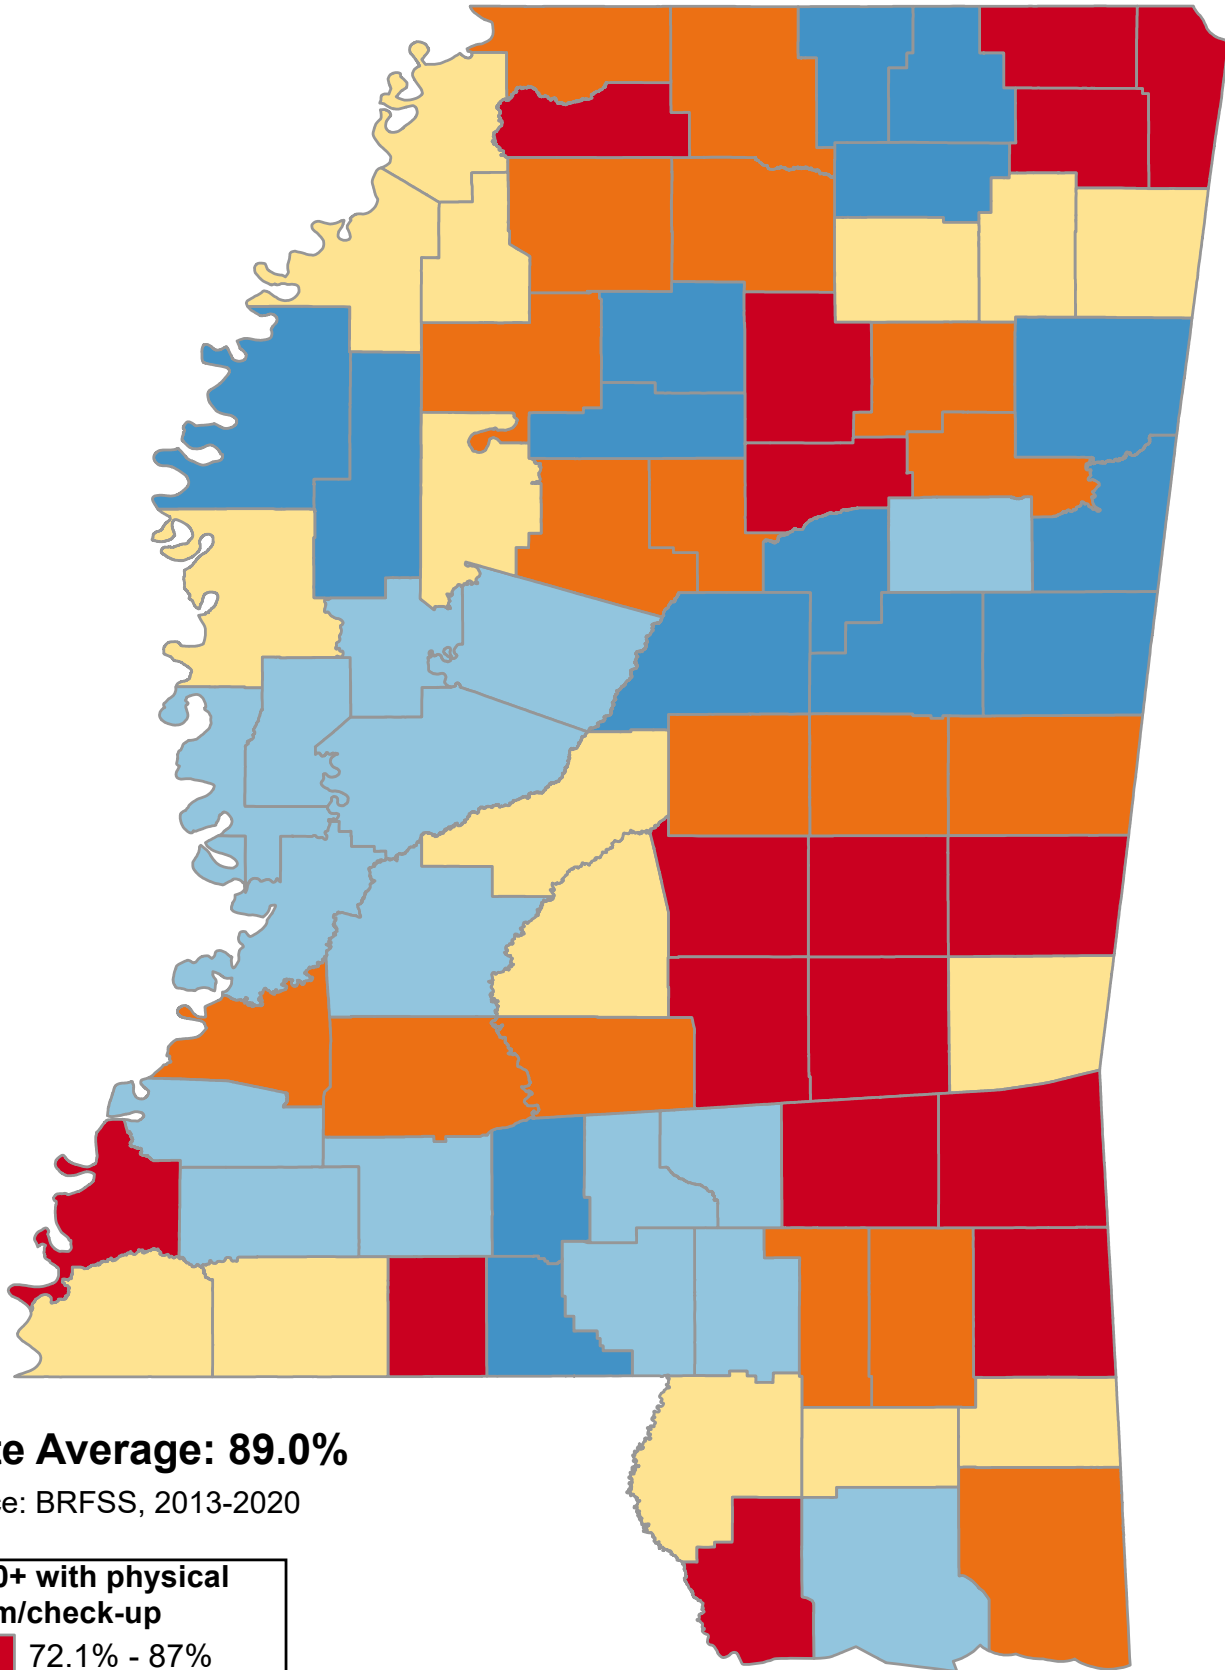

Percentage of Persons Age 60+ Years with Physical Exam/Check-Up In Past Year

State Average: 89.0%

Source: BRFSS, 2013-2020

% 60+ with physical exam/check-up	
	72.1% - 87%
	87.1% - 88.4%
	88.5% - 89.2%
	89.3% - 91.2%
	91.3% - 94.1%