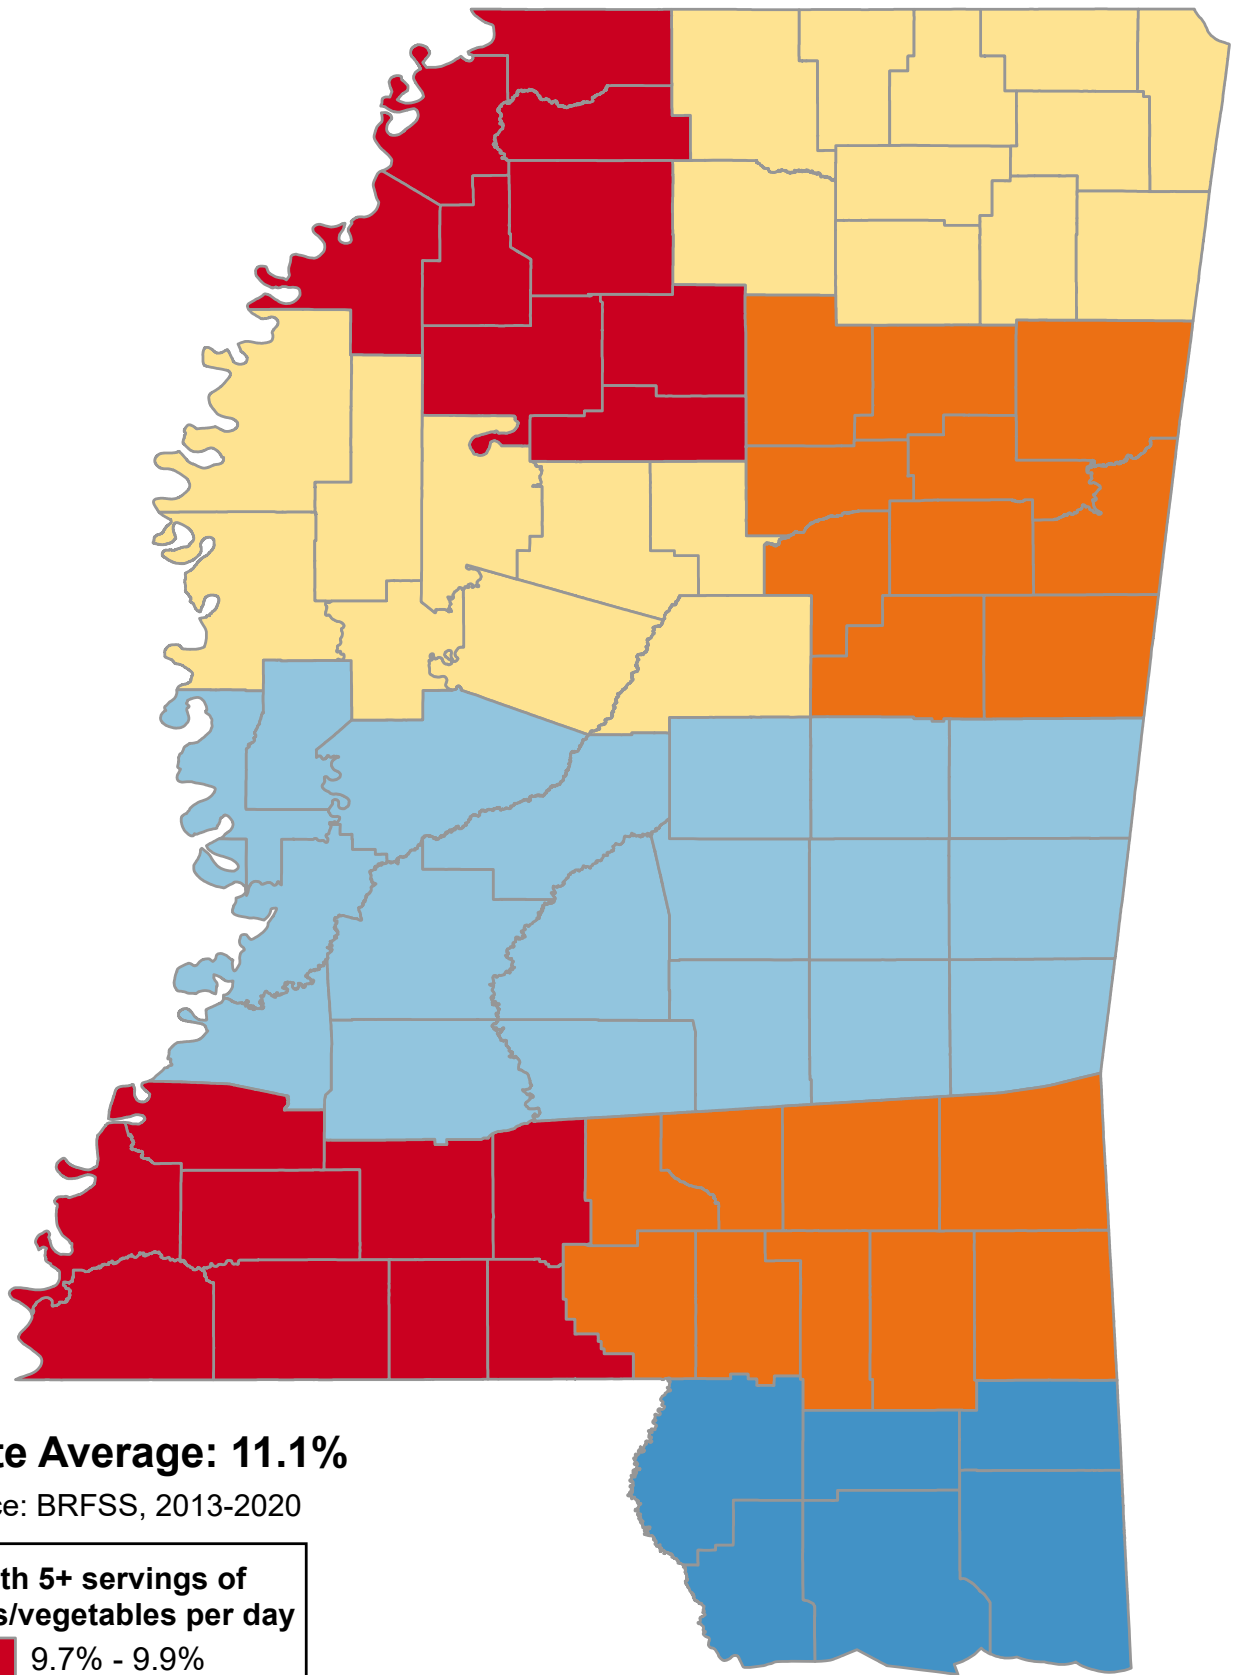

### Percentage of Persons Age 60+ Years with 5+ Servings of Fruit/Vegetables per Day

**State Average: 11.1%**

Source: BRFSS, 2013-2020

Questions or ideas?  
Beth.Dugan@umb.edu  
September 2022