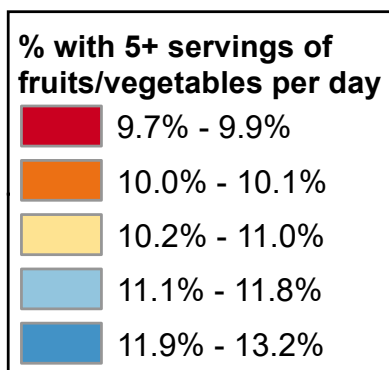

### Percentage of Persons Age 60+ Years with 5+ Servings of Fruit/Vegetables per Day

**State Average: 11.1%**

Source: BRFSS, 2013-2020

Questions or ideas?  
Beth.Dugan@umb.edu  
September 2022