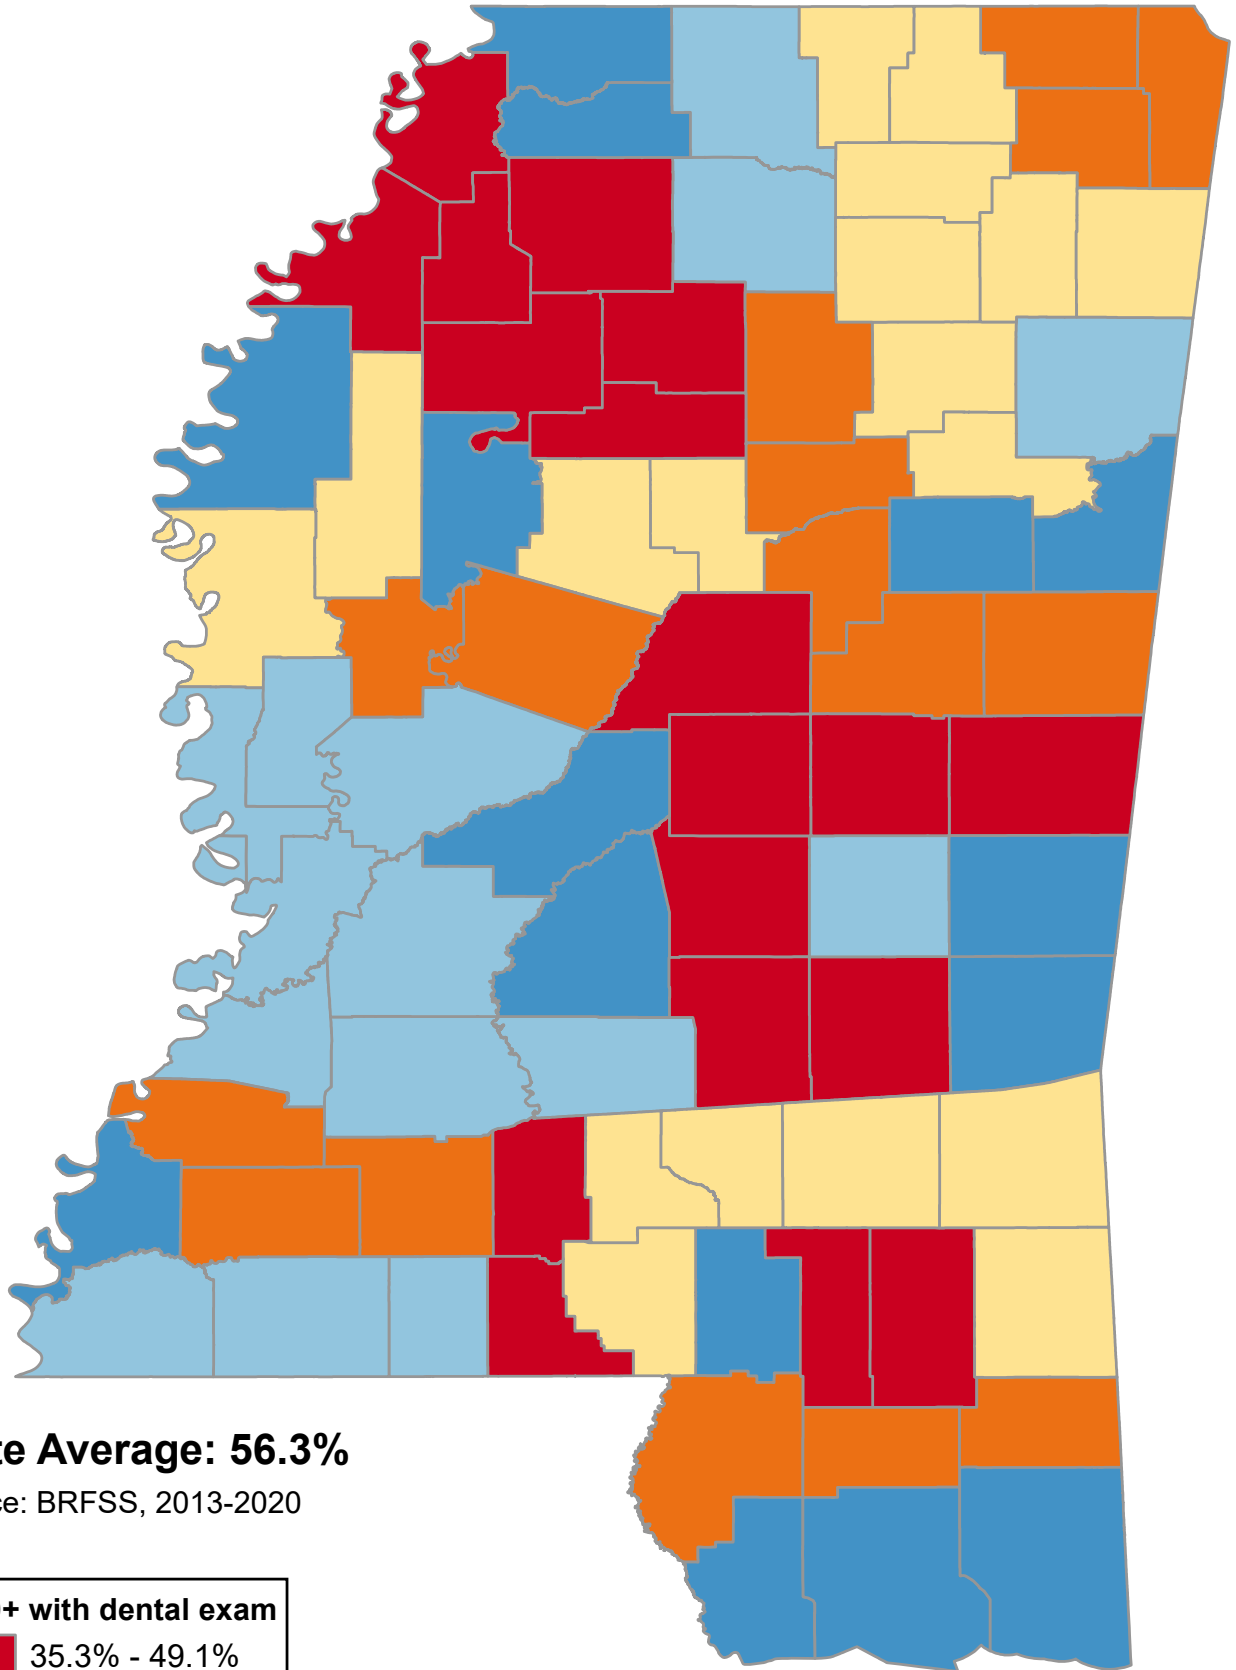

Percentage of Persons Age 60+ Years with Annual Dental Exam

State Average: 56.3%

Source: BRFSS, 2013-2020

% 60+ with dental exam	
	35.3% - 49.1%
	49.2% - 52.0%
	52.1% - 54.0%
	54.1% - 57.8%
	57.9% - 68.5%

Questions or ideas?
Beth.Dugan@umb.edu
September 2022

Percentage of Persons Age 60+ Years with Annual Dental Exam

Alphabetical Order of County

Adams	59.77%	Leflore	62.22%
Alcorn	51.78%	Lincoln	51.70%
Amite	55.96%	Lowndes	68.54%
Attala	35.30%	Madison	67.61%
Benton	54.01%	Marion	54.02%
Bolivar	59.30%	Marshall	56.67%
Calhoun	50.90%	Monroe	55.98%
Carroll	53.95%	Montgomery	53.95%
Chickasaw	53.78%	Neshoba	44.06%
Choctaw	49.48%	Newton	55.95%
Claiborne	56.80%	Noxubee	49.48%
Clarke	58.13%	Oktibbeha	57.93%
Clay	53.78%	Panola	45.45%
Coahoma	41.63%	Pearl River	49.87%
Copiah	56.80%	Perry	48.12%
Covington	54.02%	Pike	54.21%
DeSoto	59.24%	Pontotoc	53.36%
Forrest	48.12%	Prentiss	51.78%
Franklin	50.56%	Quitman	41.63%
George	49.87%	Rankin	67.61%
Greene	52.84%	Scott	48.91%
Grenada	47.62%	Sharkey	57.61%
Hancock	58.00%	Simpson	56.80%
Harrison	63.61%	Smith	48.91%
Hinds	57.85%	Stone	49.87%
Holmes	51.97%	Sunflower	52.54%
Humphreys	51.97%	Tallahatchie	45.45%
Issaquena	57.61%	Tate	62.24%
Itawamba	53.36%	Tippah	54.01%
Jackson	62.84%	Tishomingo	51.78%
Jasper	48.91%	Tunica	41.63%
Jefferson	50.56%	Union	54.01%
Jefferson Davis	54.02%	Walthall	49.11%
Jones	52.84%	Warren	57.61%
Kemper	44.06%	Washington	53.87%
Lafayette	56.67%	Wayne	52.84%
Lamar	67.77%	Webster	50.90%
Lauderdale	58.02%	Wilkinson	55.96%
Lawrence	49.11%	Winston	49.48%
Leake	44.06%	Yalobusha	47.62%
Lee	53.36%	Yazoo	57.61%