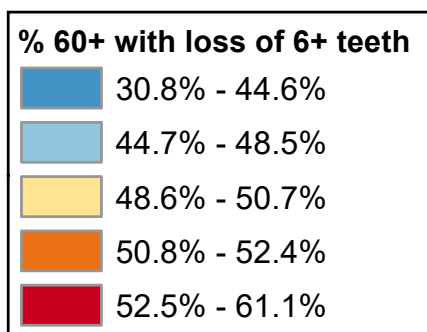

Percentage of Persons Age 60+ Years with Loss of 6+ Teeth

State Average: 45.8%

Source: BRFSS, 2013-2020

Questions or ideas?
Beth.Dugan@umb.edu
September 2022

Percentage of Persons Age 60+ Years with Loss of 6+ Teeth