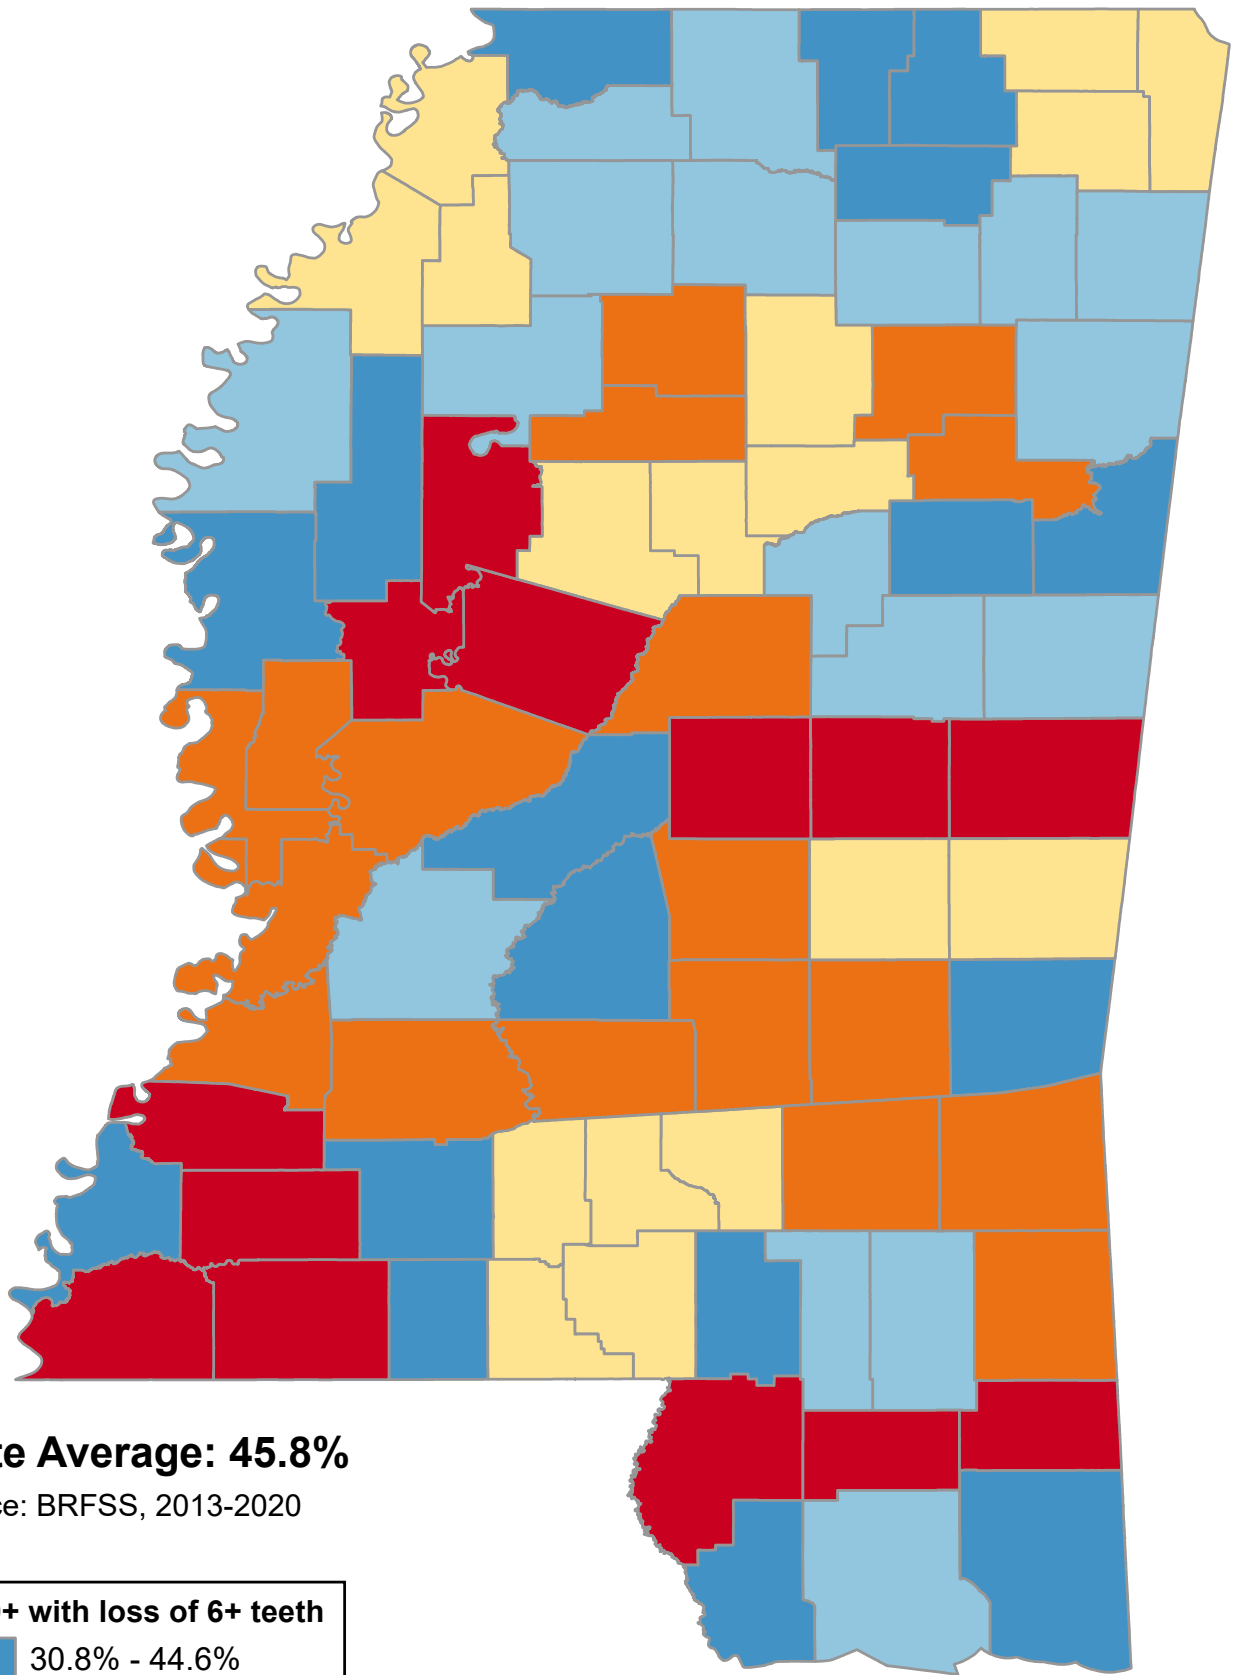

Percentage of Persons Age 60+ Years with Loss of 6+ Teeth

State Average: 45.8%

Source: BRFSS, 2013-2020

Questions or ideas?
Beth.Dugan@umb.edu
September 2022

Percentage of Persons Age 60+ Years with Loss of 6+ Teeth

Alphabetical Order of County

Adams	44.32%	Leflore	54.78%
Alcorn	50.61%	Lincoln	41.01%
Amite	54.18%	Lowndes	31.00%
Attala	50.88%	Madison	33.01%
Benton	41.36%	Marion	49.36%
Bolivar	48.47%	Marshall	48.06%
Calhoun	50.69%	Monroe	47.67%
Carroll	49.54%	Montgomery	49.54%
Chickasaw	51.69%	Neshoba	57.25%
Choctaw	44.83%	Newton	50.22%
Claiborne	52.00%	Noxubee	44.83%
Clarke	35.87%	Oktibbeha	30.77%
Clay	51.69%	Panola	46.74%
Coahoma	48.84%	Pearl River	59.69%
Copiah	52.00%	Perry	47.47%
Covington	49.36%	Pike	44.59%
DeSoto	39.43%	Pontotoc	46.28%
Forrest	47.47%	Prentiss	50.61%
Franklin	61.14%	Quitman	48.84%
George	59.69%	Rankin	33.01%
Greene	51.30%	Scott	51.37%
Grenada	50.89%	Sharkey	52.42%
Hancock	34.44%	Simpson	52.00%
Harrison	47.40%	Smith	51.37%
Hinds	44.95%	Stone	59.69%
Holmes	60.44%	Sunflower	41.30%
Humphreys	60.44%	Tallahatchie	46.74%
Issaquena	52.42%	Tate	46.04%
Itawamba	46.28%	Tippah	41.36%
Jackson	37.68%	Tishomingo	50.61%
Jasper	51.37%	Tunica	48.84%
Jefferson	61.14%	Union	41.36%
Jefferson Davis	49.36%	Walthall	50.60%
Jones	51.30%	Warren	52.42%
Kemper	57.25%	Washington	37.00%
Lafayette	48.06%	Wayne	51.30%
Lamar	39.84%	Webster	50.69%
Lauderdale	49.84%	Wilkinson	54.18%
Lawrence	50.60%	Winston	44.83%
Leake	57.25%	Yalobusha	50.89%
Lee	46.28%	Yazoo	52.42%