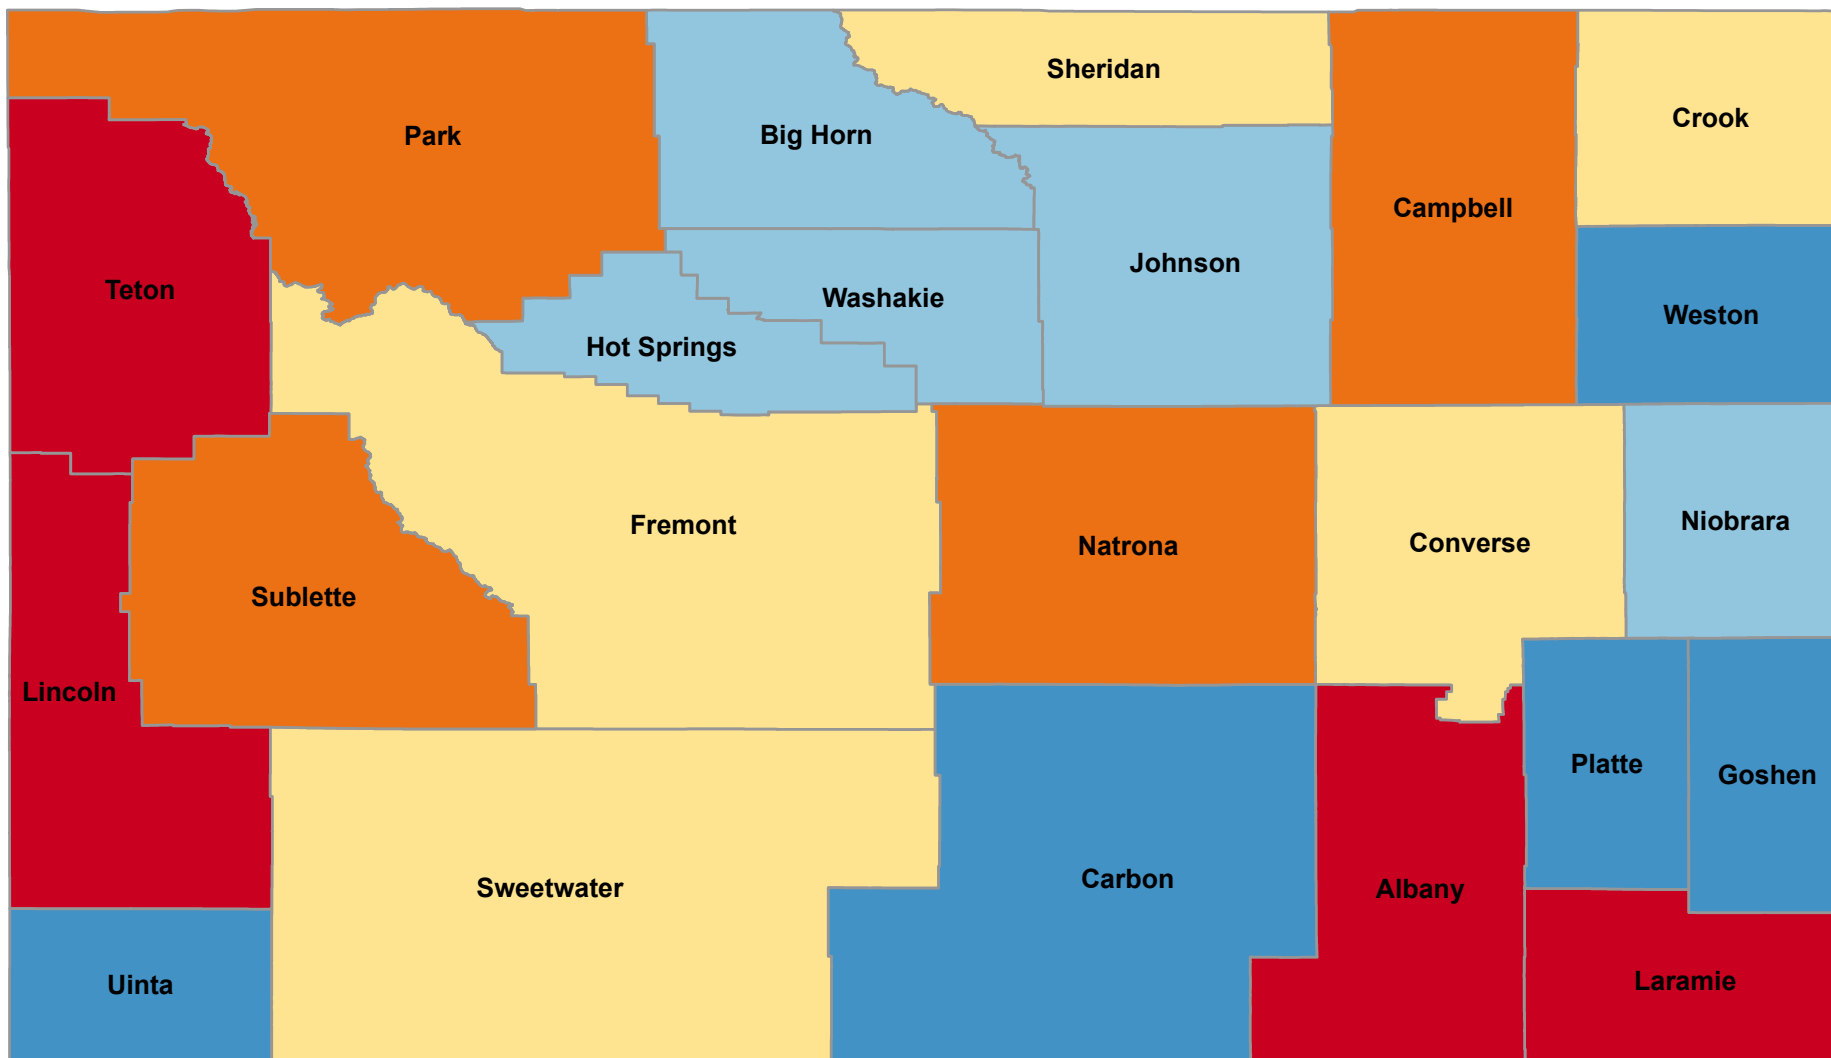

Percentage of Persons Age 60+ Years who Used Internet in Last Month

State Average: 73.0%

Source: BRFSS, 2011-2020

% 60+ Who Used Internet in Last Month

<u>Alphabetical Order of County</u>		<u>Ranked High to Low</u>	
Albany	78.87%	Teton	88.32%
Big Horn	67.57%	Lincoln	81.88%
Campbell	73.66%	Albany	78.87%
Carbon	64.25%	Laramie	77.60%
Converse	69.33%	Natrona	75.42%
Crook	72.43%	Sublette	75.15%
Fremont	72.31%	Park	74.52%
Goshen	57.89%	Campbell	73.66%
Hot Springs	65.81%	Sweetwater	73.15%
Johnson	68.63%	Crook	72.43%
Laramie	77.60%	Fremont	72.31%
Lincoln	81.88%	Sheridan	72.14%
Natrona	75.42%	Converse	69.33%
Niobrara	67.38%	Johnson	68.63%
Park	74.52%	Washakie	67.76%
Platte	64.58%	Big Horn	67.57%
Sheridan	72.14%	Niobrara	67.38%
Sublette	75.15%	Hot Springs	65.81%
Sweetwater	73.15%	Platte	64.58%
Teton	88.32%	Carbon	64.25%
Uinta	62.56%	Uinta	62.56%
Washakie	67.76%	Goshen	57.89%
Weston	57.39%	Weston	57.39%