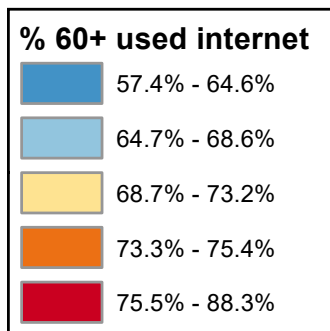

Percentage of Persons Age 60+ Years who Used Internet in Last Month

State Average: 73.0%

Source: BRFSS, 2011-2020

% 60+ Who Used Internet in Last Month

<u>Alphabetical Order of County</u>		<u>Ranked High to Low</u>	
Albany	78.87%	Teton	88.32%
Big Horn	67.57%	Lincoln	81.88%
Campbell	73.66%	Albany	78.87%
Carbon	64.25%	Laramie	77.60%
Converse	69.33%	Natrona	75.42%
Crook	72.43%	Sublette	75.15%
Fremont	72.31%	Park	74.52%
Goshen	57.89%	Campbell	73.66%
Hot Springs	65.81%	Sweetwater	73.15%
Johnson	68.63%	Crook	72.43%
Laramie	77.60%	Fremont	72.31%
Lincoln	81.88%	Sheridan	72.14%
Natrona	75.42%	Converse	69.33%
Niobrara	67.38%	Johnson	68.63%
Park	74.52%	Washakie	67.76%
Platte	64.58%	Big Horn	67.57%
Sheridan	72.14%	Niobrara	67.38%
Sublette	75.15%	Hot Springs	65.81%
Sweetwater	73.15%	Platte	64.58%
Teton	88.32%	Carbon	64.25%
Uinta	62.56%	Uinta	62.56%
Washakie	67.76%	Goshen	57.89%
Weston	57.39%	Weston	57.39%