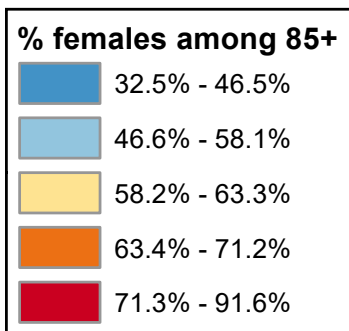

Percentage of Females In Population Age 85+ Years

State Average: 60.2%

Source: ACS, 2016-2020

% 85+ Population Who Are Female

<u>Alphabetical Order of County</u>		<u>Ranked High to Low</u>	
Albany	58.68%	Converse	91.58%
Big Horn	46.45%	Crook	75.25%
Campbell	43.31%	Sheridan	75.00%
Carbon	45.56%	Teton	71.82%
Converse	91.58%	Sublette	71.15%
Crook	75.25%	Goshen	68.52%
Fremont	63.31%	Washakie	66.86%
Goshen	68.52%	Hot Springs	66.40%
Hot Springs	66.40%	Fremont	63.31%
Johnson	32.54%	Niobrara	61.11%
Laramie	58.14%	Uinta	60.47%
Lincoln	51.13%	Natrona	60.08%
Natrona	60.08%	Albany	58.68%
Niobrara	61.11%	Laramie	58.14%
Park	57.42%	Park	57.42%
Platte	53.71%	Sweetwater	55.06%
Sheridan	75.00%	Platte	53.71%
Sublette	71.15%	Lincoln	51.13%
Sweetwater	55.06%	Big Horn	46.45%
Teton	71.82%	Carbon	45.56%
Uinta	60.47%	Campbell	43.31%
Washakie	66.86%	Weston	34.39%
Weston	34.39%	Johnson	32.54%