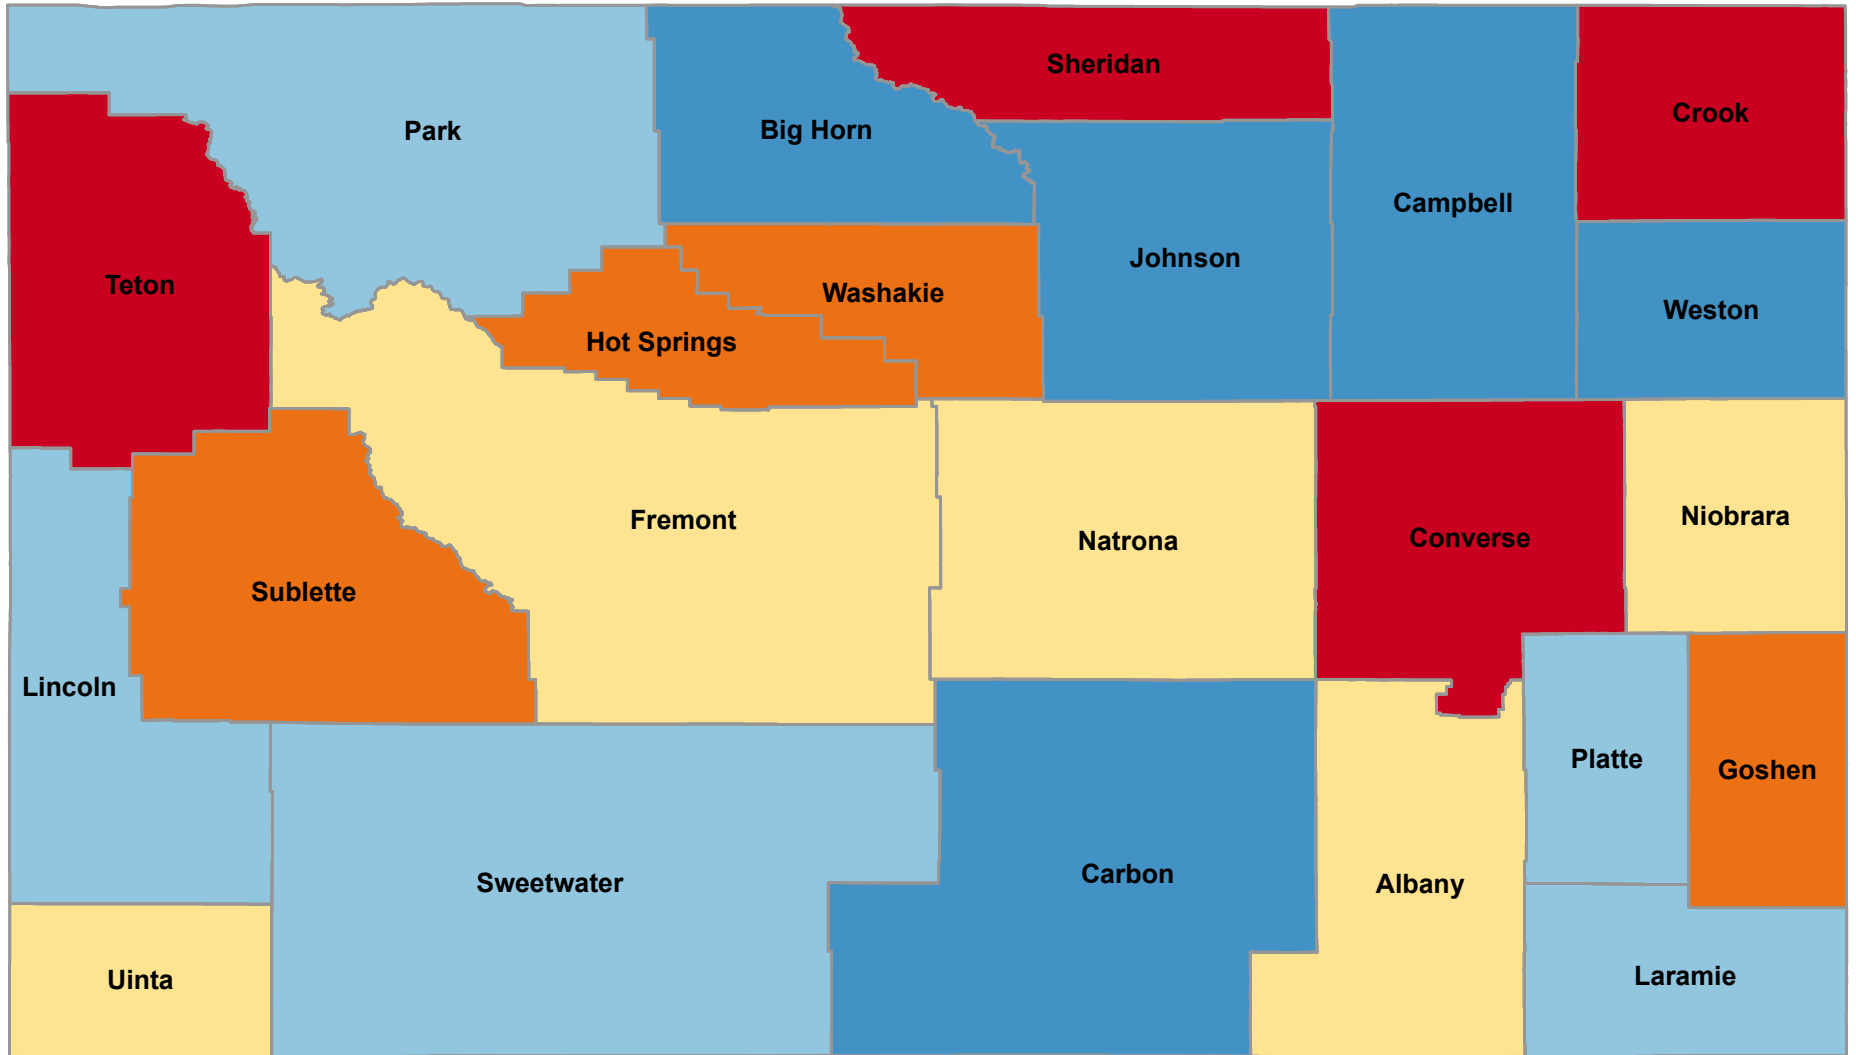

Percentage of Females In Population Age 85+ Years

State Average: 60.2%

Source: ACS, 2016-2020

% 85+ Population Who Are Female

<u>Alphabetical Order of County</u>		<u>Ranked High to Low</u>	
Albany	58.68%	Converse	91.58%
Big Horn	46.45%	Crook	75.25%
Campbell	43.31%	Sheridan	75.00%
Carbon	45.56%	Teton	71.82%
Converse	91.58%	Sublette	71.15%
Crook	75.25%	Goshen	68.52%
Fremont	63.31%	Washakie	66.86%
Goshen	68.52%	Hot Springs	66.40%
Hot Springs	66.40%	Fremont	63.31%
Johnson	32.54%	Niobrara	61.11%
Laramie	58.14%	Uinta	60.47%
Lincoln	51.13%	Natrona	60.08%
Natrona	60.08%	Albany	58.68%
Niobrara	61.11%	Laramie	58.14%
Park	57.42%	Park	57.42%
Platte	53.71%	Sweetwater	55.06%
Sheridan	75.00%	Platte	53.71%
Sublette	71.15%	Lincoln	51.13%
Sweetwater	55.06%	Big Horn	46.45%
Teton	71.82%	Carbon	45.56%
Uinta	60.47%	Campbell	43.31%
Washakie	66.86%	Weston	34.39%
Weston	34.39%	Johnson	32.54%