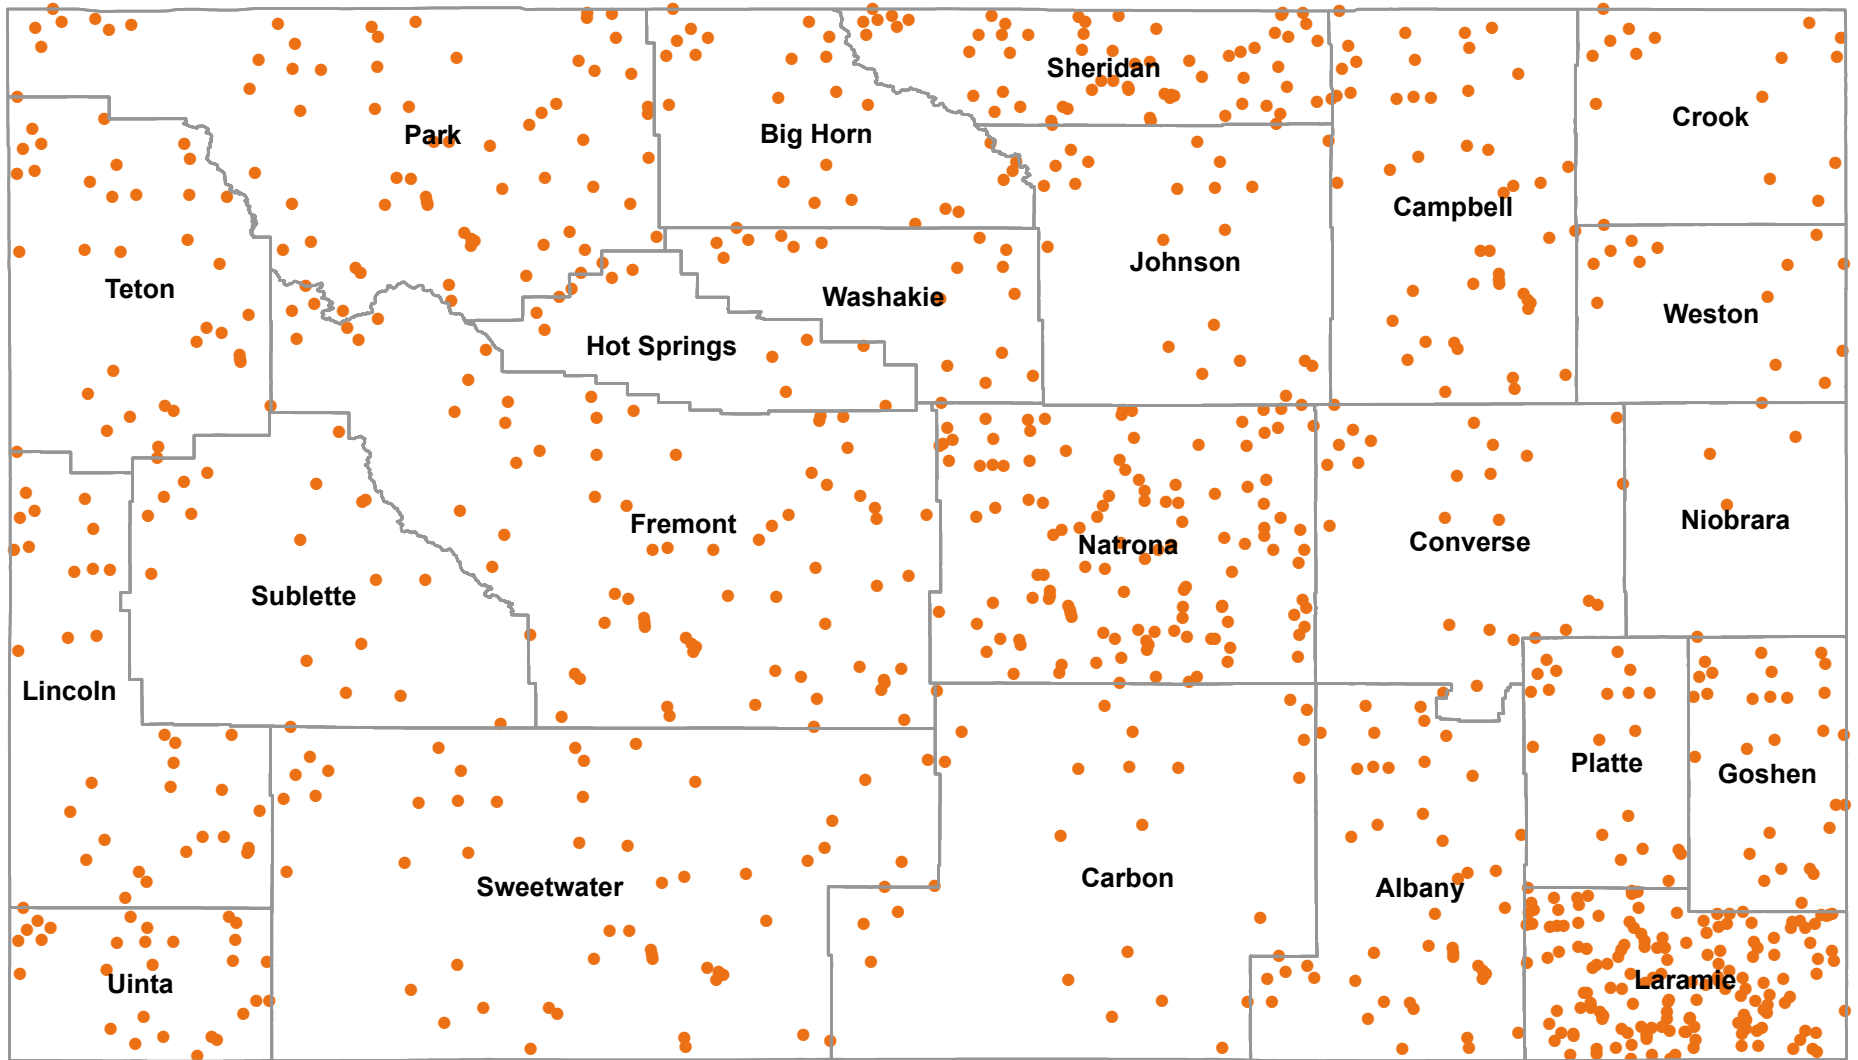

### Density of Population Age 65+ Years

State Total: 95,566

Source: ACS, 2016-2020

● 1 Dot = 100 people Age 65+

## Total Population 65 Years or Older

<u><b>Alphabetical Order of County</b></u>		<u><b>Ranked High to Low</b></u>	
Albany	4,595	Laramie	15,876
Big Horn	2,496	Natrona	12,101
Campbell	4,697	Fremont	7,331
Carbon	2,534	Park	6,745
Converse	2,327	Sheridan	6,446
Crook	1,502	Sweetwater	5,292
Fremont	7,331	Campbell	4,697
Goshen	2,923	Albany	4,595
Hot Springs	1,241	Teton	3,481
Johnson	2,180	Lincoln	3,422
Laramie	15,876	Goshen	2,923
Lincoln	3,422	Uinta	2,868
Natrona	12,101	Carbon	2,534
Niobrara	429	Big Horn	2,496
Park	6,745	Converse	2,327
Platte	2,087	Johnson	2,180
Sheridan	6,446	Platte	2,087
Sublette	1,869	Sublette	1,869
Sweetwater	5,292	Washakie	1,716
Teton	3,481	Crook	1,502
Uinta	2,868	Weston	1,408
Washakie	1,716	Hot Springs	1,241
Weston	1,408	Niobrara	429