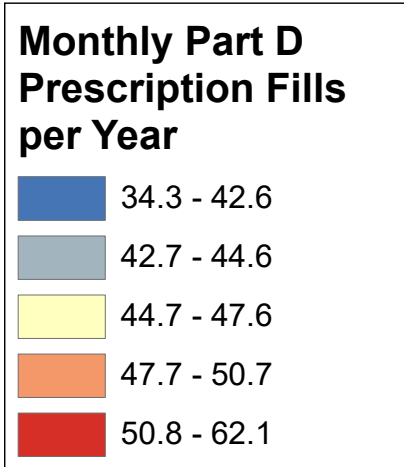

Monthly Part D Prescription Fills per Year by Medicare Beneficiaries Age 65+ Years

State Average: 49.1 Fills

Source: CMS, 2015

Manchester Neighborhoods

Nashua Neighborhoods

Part D Monthly Prescription Fills per Person per Year