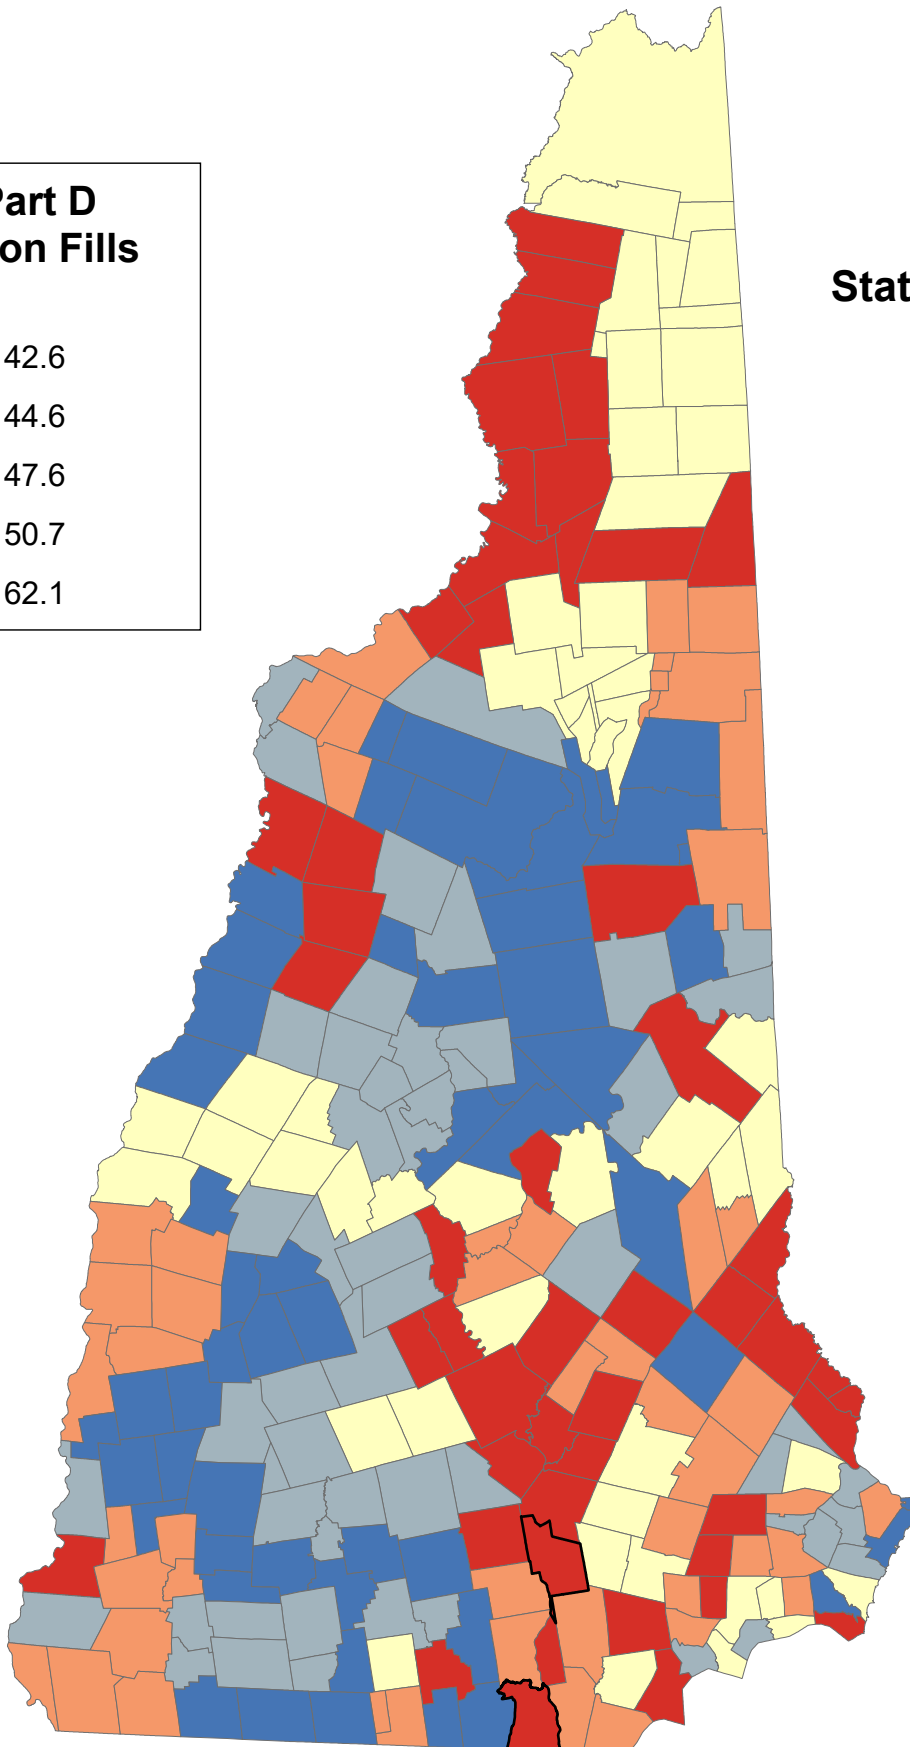

Monthly Part D Prescription Fills per Year by Medicare Beneficiaries Age 65+ Years

State Average: 49.1 Fills

Source: CMS, 2015

Manchester Neighborhoods

Nashua Neighborhoods

Part D Monthly Prescription Fills per Person per Year