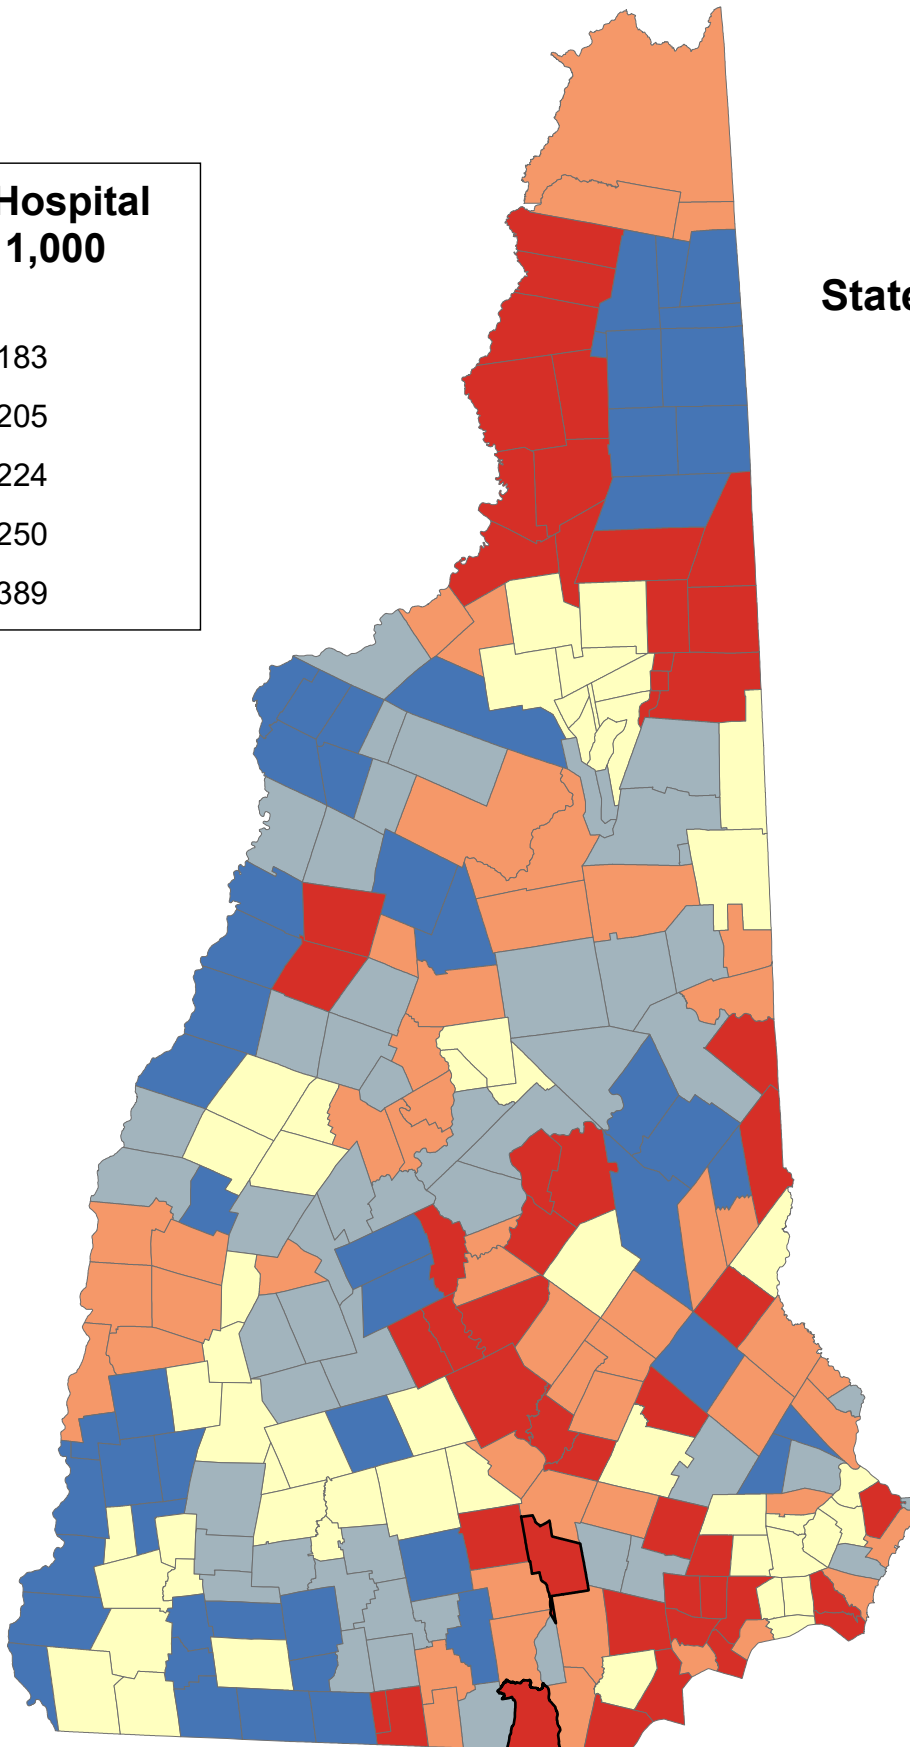

# Annual Inpatient Hospital Stays per 1,000 Medicare Beneficiaries Age 65+ Years

**State Average: 237 Stays**

Source: CMS, 2015

**Manchester Neighborhoods**

**Nashua Neighborhoods**