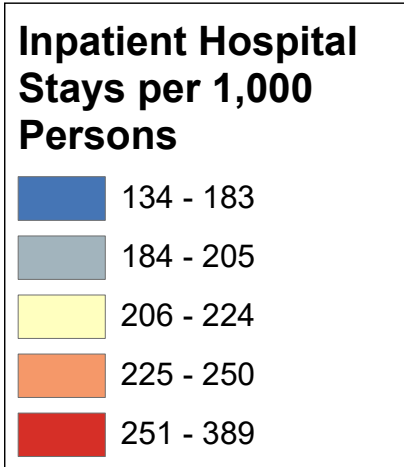

# Annual Inpatient Hospital Stays per 1,000 Medicare Beneficiaries Age 65+ Years

**State Average: 237 Stays**

Source: CMS, 2015

**Manchester Neighborhoods**

**Nashua Neighborhoods**