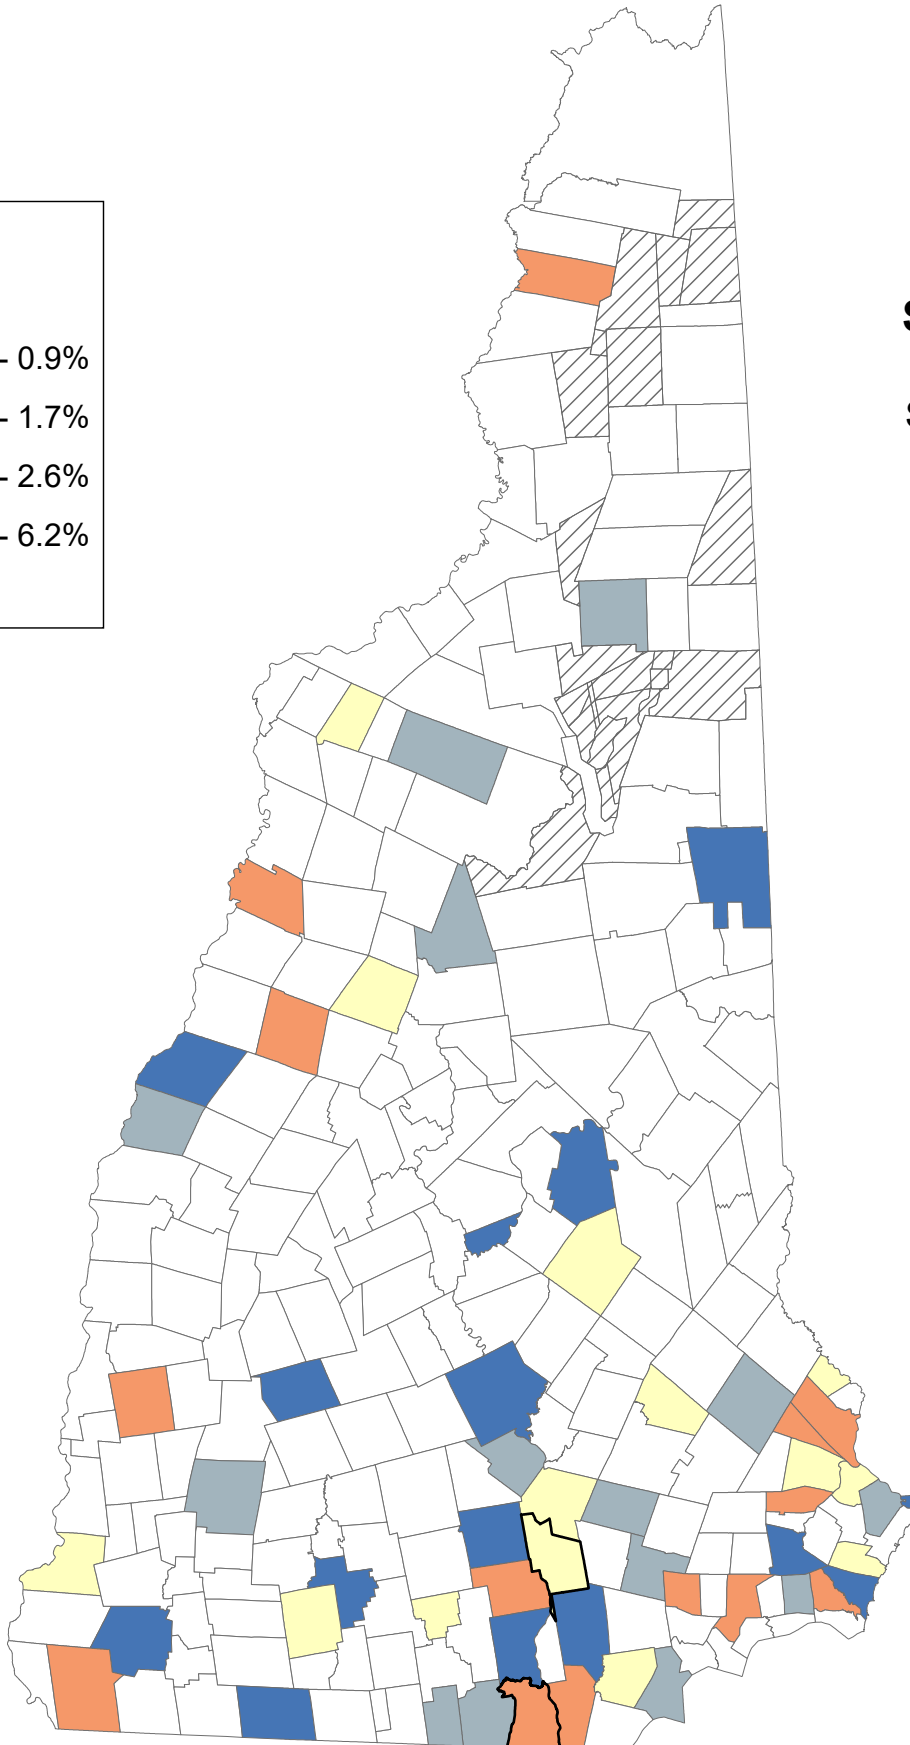

Percentage of Population Age 65+ Years Asian

State Average: 0.9%

Source: ACS, 2012-2016

Manchester Neighborhoods

Nashua Neighborhoods

% Asian

Acworth	4.22%	Dalton	0.00%	Haverhill	0.00%	Nelson	0.00%	South Hampton	0.00%	Manchester	
Albany	0.00%	Danbury	0.00%	Hebron	0.00%	New Boston	0.00%	Springfield	0.00%	Central Manchester	0.00%
Alexandria	0.00%	Danville	0.00%	Henniker	0.00%	New Castle	0.82%	Stark	0.00%	Manchester: West	1.53%
Allenstown	0.00%	Deerfield	0.00%	Hill	0.00%	New Durham	0.00%	Stewartstown	0.00%	Manchester: South	0.00%
Alstead	0.00%	Deering	0.00%	Hillsborough	0.00%	New Hampton	0.00%	Stoddard	1.19%	Manchester: North	2.08%
Alton	0.00%	Derry	0.00%	Hinsdale	0.00%	New Ipswich	0.00%	Strafford	0.00%	Manchester: East	0.75%
Amherst	0.00%	Dorchester	3.66%	Holderness	0.00%	New London	0.00%	Stratford	0.00%		
Andover	0.00%	Dover	2.80%	Hollis	1.19%	Newbury	0.00%	Stratham	0.00%	Nashua	
Antrim	0.00%	Dublin	0.00%	Hooksett	2.65%	Newfields	0.00%	Sugar Hill	0.00%	Nashua: Zip 03060	1.94%
Ashland	0.00%	Dummer	0.00%	Hopkinton	0.00%	Newington	2.30%	Sullivan	0.00%	Nashua: Zip 03062	5.75%
Atkinson	0.00%	Dunbarton	0.00%	Hudson	3.07%	Newmarket	3.65%	Sunapee	0.00%	Nashua: Zip 03063	2.71%
Auburn	0.00%	Durham	2.31%	Jackson	0.00%	Newport	0.00%	Surry	0.00%	Nashua: Zip 03064	0.00%
Barnstead	0.00%	East Kingston	0.00%	Jaffrey	0.00%	Newton	0.00%	Sutton	0.00%		
Barrington	1.12%	Easton	0.00%	Jefferson	0.00%	North Hampton	2.08%	Swanzey	0.95%		
Bartlett	0.00%	Eaton	0.00%	Keene	0.00%	Northfield	0.00%	Tamworth	0.00%		
Bath	0.00%	Effingham	0.00%	Kensington	1.52%	Northumberland	0.00%	Temple	0.00%		
Bedford	3.19%	Ellsworth	0.00%	Kingston	5.01%	Northwood	1.89%	Thornton	1.68%	Unincorporated Places	
Belmont	0.00%	Enfield	0.00%	Laconia	0.00%	Nottingham	0.00%	Tilton	0.64%	<i>Atkinson and Gilmanton Academy Grant</i>	
Bennington	0.00%	Epping	0.00%	Lancaster	0.00%	Orange	0.00%	Troy	0.00%	<i>Bean's Grant</i>	
Benton	0.00%	Epsom	0.00%	Landaff	0.00%	Orford	0.00%	Tuftonboro	0.00%	<i>Bean's Purchase</i>	
Berlin	0.00%	Errol	0.00%	Langdon	0.00%	Ossipee	0.00%	Unity	0.00%	<i>Cambridge</i>	
Bethlehem	0.00%	Exeter	0.30%	Lebanon	1.01%	Pelham	0.00%	Wakefield	0.00%	<i>Chandler's Purchase</i>	
Boscawen	0.00%	Farmington	0.00%	Lee	0.00%	Pembroke	0.00%	Walpole	0.00%	<i>Crawford's Purchase</i>	
Bow	1.69%	Fitzwilliam	0.00%	Lempster	0.00%	Peterborough	2.16%	Warner	0.00%	<i>Cutt's Grant</i>	
Bradford	0.87%	Francestown	0.00%	Lincoln	0.00%	Piermont	4.12%	Warren	0.00%	<i>Dix's Grant</i>	
Brentwood	0.00%	Franconia	1.45%	Lisbon	2.07%	Pittsburg	0.00%	Washington	0.00%	<i>Dixville</i>	
Bridgewater	0.00%	Franklin	0.00%	Litchfield	0.00%	Pittsfield	0.00%	Waterville Valley	0.00%	<i>Erving's Location</i>	
Bristol	0.00%	Freedom	0.00%	Littleton	0.00%	Plainfield	0.00%	Weare	0.00%	<i>Green's Grant</i>	
Brookfield	0.00%	Fremont	0.00%	Londonderry	0.44%	Plaisow	0.00%	Webster	0.00%	<i>Hadley's Purchase</i>	
Brookline	1.28%	Gilford	0.86%	Loudon	0.00%	Plymouth	0.00%	Wentworth	0.00%	<i>Kilkenny</i>	
Campton	0.00%	Gilmanton	2.45%	Lyman	0.00%	Portsmouth	1.04%	Westmoreland	1.84%	<i>Livermore</i>	
Canaan	0.00%	Gilsum	0.00%	Lyme	0.00%	Randolph	1.40%	Whitefield	0.00%	<i>Low and Burbank's Grant</i>	
Candia	1.66%	Goffstown	0.88%	Lyndeborough	0.00%	Raymond	0.00%	Wilmot	0.00%	<i>Martin's Location</i>	
Canterbury	0.00%	Gorham	0.00%	Madbury	6.18%	Richmond	0.00%	Wilton	0.00%	<i>Millsfield</i>	
Carroll	0.00%	Goshen	0.00%	Madison	0.00%	Rindge	0.81%	Winchester	3.44%	<i>Odell</i>	
Center Harbor	0.00%	Grafton	0.00%	Manchester	1.76%	Rochester	0.00%	Windham	1.79%	<i>Pinkham's Grant</i>	
Charlestown	0.00%	Grantham	0.00%	Marlborough	0.00%	Rollinsford	0.00%	Windsor	0.00%	<i>Sargent's Purchase</i>	
Chatham	0.00%	Greenfield	0.67%	Marlow	0.00%	Roxbury	0.00%	Wolfeboro	0.00%	<i>Second College Grant</i>	
Chester	1.18%	Greenland	0.00%	Mason	0.00%	Rumney	2.53%	Woodstock	0.00%	<i>Success</i>	
Chesterfield	0.00%	Greenville	0.00%	Meredith	0.00%	Rye	0.00%			<i>Thompson and Meserves Purchase</i>	
Chichester	0.00%	Groton	0.00%	Merrimack	0.75%	Salem	1.02%			<i>Wentworth's Location</i>	
Claremont	0.00%	Hale's Location	0.00%	Middleton	0.00%	Salisbury	0.00%				
Clarksville	0.00%	Hampstead	0.00%	Milan	0.00%	Sanbornton	0.00%				
Colebrook	2.67%	Hampton	0.93%	Milford	0.00%	Sandown	2.69%				
Columbia	0.00%	Hampton Falls	3.06%	Milton	0.00%	Sandwich	0.00%				
Concord	0.86%	Hancock	0.00%	Monroe	0.00%	Seabrook	0.00%				
Conway	0.62%	Hanover	0.48%	Mont Vernon	2.48%	Sharon	0.00%				
Cornish	0.00%	Harrisville	0.00%	Moultonborough	0.00%	Shelburne	0.00%				
Croydon	0.00%	Hart's Location	0.00%	Nashua	3.25%	Somersworth	2.44%				