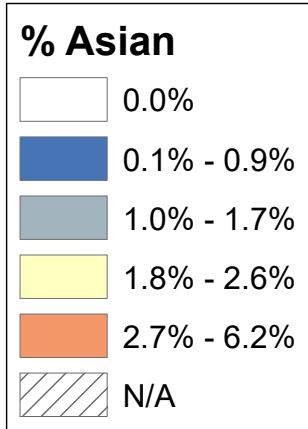

Percentage of Population Age 65+ Years Asian

State Average: 0.9%

Source: ACS, 2012-2016

Manchester Neighborhoods

Nashua Neighborhoods

% Asian

Acworth	4.22%	Dalton	0.00%	Haverhill	0.00%	Nelson	0.00%	South Hampton	0.00%	Manchester	
Albany	0.00%	Danbury	0.00%	Hebron	0.00%	New Boston	0.00%	Springfield	0.00%	Central Manchester	0.00%
Alexandria	0.00%	Danville	0.00%	Henniker	0.00%	New Castle	0.82%	Stark	0.00%	Manchester: West	1.53%
Allenstown	0.00%	Deerfield	0.00%	Hill	0.00%	New Durham	0.00%	Stewartstown	0.00%	Manchester: South	0.00%
Alstead	0.00%	Deering	0.00%	Hillsborough	0.00%	New Hampton	0.00%	Stoddard	1.19%	Manchester: North	2.08%
Alton	0.00%	Derry	0.00%	Hinsdale	0.00%	New Ipswich	0.00%	Strafford	0.00%	Manchester: East	0.75%
Amherst	0.00%	Dorchester	3.66%	Holderness	0.00%	New London	0.00%	Stratford	0.00%		
Andover	0.00%	Dover	2.80%	Hollis	1.19%	Newbury	0.00%	Stratham	0.00%	Nashua	
Antrim	0.00%	Dublin	0.00%	Hooksett	2.65%	Newfields	0.00%	Sugar Hill	0.00%	Nashua: Zip 03060	1.94%
Ashland	0.00%	Dummer	0.00%	Hopkinton	0.00%	Newington	2.30%	Sullivan	0.00%	Nashua: Zip 03062	5.75%
Atkinson	0.00%	Dunbarton	0.00%	Hudson	3.07%	Newmarket	3.65%	Sunapee	0.00%	Nashua: Zip 03063	2.71%
Auburn	0.00%	Durham	2.31%	Jackson	0.00%	Newport	0.00%	Surry	0.00%	Nashua: Zip 03064	0.00%
Barnstead	0.00%	East Kingston	0.00%	Jaffrey	0.00%	Newton	0.00%	Sutton	0.00%		
Barrington	1.12%	Easton	0.00%	Jefferson	0.00%	North Hampton	2.08%	Swanzey	0.95%		
Bartlett	0.00%	Eaton	0.00%	Keene	0.00%	Northfield	0.00%	Tamworth	0.00%		
Bath	0.00%	Effingham	0.00%	Kensington	1.52%	Northumberland	0.00%	Temple	0.00%		
Bedford	3.19%	Ellsworth	0.00%	Kingston	5.01%	Northwood	1.89%	Thornton	1.68%	Unincorporated Places	
Belmont	0.00%	Enfield	0.00%	Laconia	0.00%	Nottingham	0.00%	Tilton	0.64%	<i>Atkinson and Gilmanton Academy Grant</i>	
Bennington	0.00%	Epping	0.00%	Lancaster	0.00%	Orange	0.00%	Troy	0.00%	<i>Bean's Grant</i>	
Benton	0.00%	Epsom	0.00%	Landaff	0.00%	Orford	0.00%	Tuftonboro	0.00%	<i>Bean's Purchase</i>	
Berlin	0.00%	Errol	0.00%	Langdon	0.00%	Ossipee	0.00%	Unity	0.00%	<i>Cambridge</i>	
Bethlehem	0.00%	Exeter	0.30%	Lebanon	1.01%	Pelham	0.00%	Wakefield	0.00%	<i>Chandler's Purchase</i>	
Boscawen	0.00%	Farmington	0.00%	Lee	0.00%	Pembroke	0.00%	Walpole	0.00%	<i>Crawford's Purchase</i>	
Bow	1.69%	Fitzwilliam	0.00%	Lempster	0.00%	Peterborough	2.16%	Warner	0.00%	<i>Cutt's Grant</i>	
Bradford	0.87%	Francestown	0.00%	Lincoln	0.00%	Piermont	4.12%	Warren	0.00%	<i>Dix's Grant</i>	
Brentwood	0.00%	Franconia	1.45%	Lisbon	2.07%	Pittsburg	0.00%	Washington	0.00%	<i>Dixville</i>	
Bridgewater	0.00%	Franklin	0.00%	Litchfield	0.00%	Pittsfield	0.00%	Waterville Valley	0.00%	<i>Erving's Location</i>	
Bristol	0.00%	Freedom	0.00%	Littleton	0.00%	Plainfield	0.00%	Weare	0.00%	<i>Green's Grant</i>	
Brookfield	0.00%	Fremont	0.00%	Londonderry	0.44%	Plaisow	0.00%	Webster	0.00%	<i>Hadley's Purchase</i>	
Brookline	1.28%	Gilford	0.86%	Loudon	0.00%	Plymouth	0.00%	Wentworth	0.00%	<i>Kilkenny</i>	
Campton	0.00%	Gilmanton	2.45%	Lyman	0.00%	Portsmouth	1.04%	Westmoreland	1.84%	<i>Livermore</i>	
Canaan	0.00%	Gilsum	0.00%	Lyme	0.00%	Randolph	1.40%	Whitefield	0.00%	<i>Low and Burbank's Grant</i>	
Candia	1.66%	Goffstown	0.88%	Lyndeborough	0.00%	Raymond	0.00%	Wilmot	0.00%	<i>Martin's Location</i>	
Canterbury	0.00%	Gorham	0.00%	Madbury	6.18%	Richmond	0.00%	Wilton	0.00%	<i>Millsfield</i>	
Carroll	0.00%	Goshen	0.00%	Madison	0.00%	Rindge	0.81%	Winchester	3.44%	<i>Odell</i>	
Center Harbor	0.00%	Grafton	0.00%	Manchester	1.76%	Rochester	0.00%	Windham	1.79%	<i>Pinkham's Grant</i>	
Charlestown	0.00%	Grantham	0.00%	Marlborough	0.00%	Rollinsford	0.00%	Windsor	0.00%	<i>Sargent's Purchase</i>	
Chatham	0.00%	Greenfield	0.67%	Marlow	0.00%	Roxbury	0.00%	Wolfeboro	0.00%	<i>Second College Grant</i>	
Chester	1.18%	Greenland	0.00%	Mason	0.00%	Rumney	2.53%	Woodstock	0.00%	<i>Success</i>	
Chesterfield	0.00%	Greenville	0.00%	Meredith	0.00%	Rye	0.00%			<i>Thompson and Meserves Purchase</i>	
Chichester	0.00%	Groton	0.00%	Merrimack	0.75%	Salem	1.02%			<i>Wentworth's Location</i>	
Claremont	0.00%	Hale's Location	0.00%	Middleton	0.00%	Salisbury	0.00%				
Clarksville	0.00%	Hampstead	0.00%	Milan	0.00%	Sanbornton	0.00%				
Colebrook	2.67%	Hampton	0.93%	Milford	0.00%	Sandown	2.69%				
Columbia	0.00%	Hampton Falls	3.06%	Milton	0.00%	Sandwich	0.00%				
Concord	0.86%	Hancock	0.00%	Monroe	0.00%	Seabrook	0.00%				
Conway	0.62%	Hanover	0.48%	Mont Vernon	2.48%	Sharon	0.00%				
Cornish	0.00%	Harrisville	0.00%	Moultonborough	0.00%	Shelburne	0.00%				
Croydon	0.00%	Hart's Location	0.00%	Nashua	3.25%	Somersworth	2.44%				