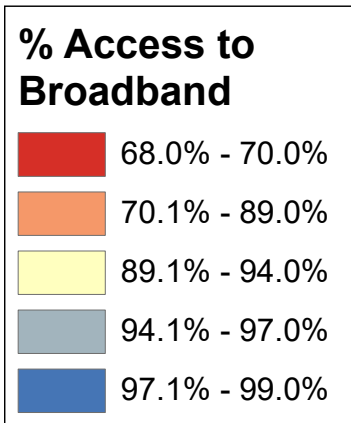

Percentage of Population of All Ages with Access to Broadband

State Average: 93.0%

Source: Federal Communications Commission, 2016

Manchester Neighborhoods

Nashua Neighborhoods

% in County with Access to Broadband (All Ages)