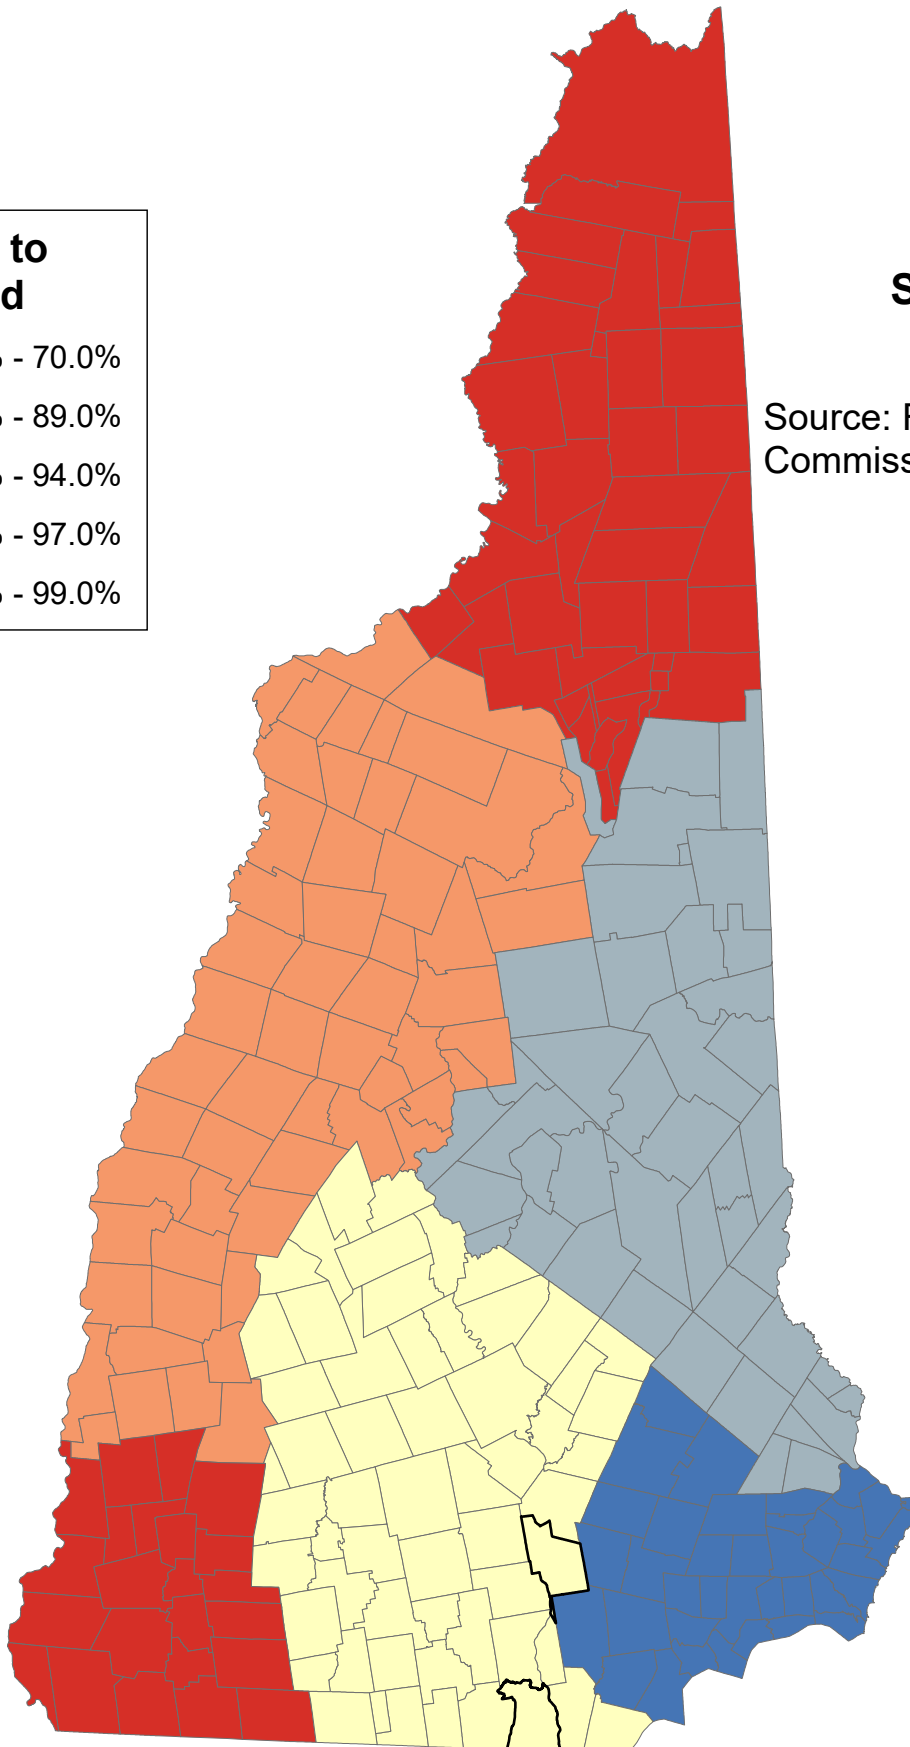

Percentage of Population of All Ages with Access to Broadband

State Average: 93.0%

Source: Federal Communications Commission, 2016

Manchester Neighborhoods

Nashua Neighborhoods

% in County with Access to Broadband (All Ages)