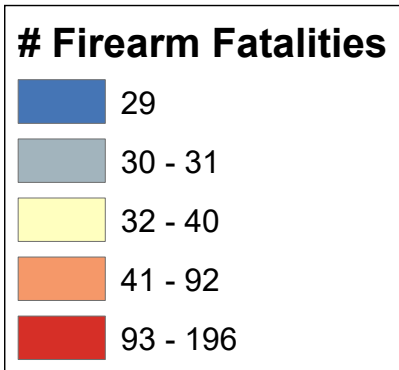

Number of Firearm Fatalities

State Total: 586

Source: CDC, 2012-2016

Manchester Neighborhoods

Nashua Neighborhoods

Firearm Fatalities (County)

Acworth	31	Dalton	31	Haverhill	40	Nelson	33	South Hampton	92	Manchester	
Albany	29	Danbury	51	Hebron	40	New Boston	196	Springfield	31	Central Manchester	196
Alexandria	40	Danville	92	Henniker	51	New Castle	92	Stark	31	Manchester: West	196
Allenstown	51	Deerfield	92	Hill	51	New Durham	52	Stewartstown	31	Manchester: South	196
Alstead	33	Deering	196	Hillsborough	196	New Hampton	31	Stoddard	33	Manchester: North	196
Alton	31	Derry	92	Hinsdale	33	New Ipswich	196	Strafford	52	Manchester: East	196
Amherst	196	Dorchester	40	Holderness	40	New London	51	Stratford	31		
Andover	51	Dover	52	Hollis	196	Newbury	51	Stratham	92	Nashua	
Antrim	196	Dublin	33	Hooksett	51	Newfields	92	Sugar Hill	40	Nashua: Zip 03060	196
Ashland	40	Dummer	31	Hopkinton	51	Newington	92	Sullivan	33	Nashua: Zip 03062	196
Atkinson	92	Dunbarton	51	Hudson	196	Newmarket	92	Sunapee	31	Nashua: Zip 03063	196
Auburn	92	Durham	52	Jackson	29	Newport	31	Surry	33	Nashua: Zip 03064	196
Barnstead	31	East Kingston	92	Jaffrey	33	Newton	92	Sutton	51		
Barrington	52	Easton	40	Jefferson	31	North Hampton	92	Swanzey	33		
Bartlett	29	Eaton	29	Keene	33	Northfield	51	Tamworth	29		
Bath	40	Effingham	29	Kensington	92	Northumberland	31	Temple	196		
Bedford	196	Ellsworth	40	Kingston	92	Northwood	92	Thornton	40	Unincorporated Places	
Belmont	31	Enfield	40	Laconia	31	Nottingham	92	Tilton	31	<i>Atkinson and Gilmanton Academy Grant</i>	
Bennington	196	Epping	92	Lancaster	31	Orange	40	Troy	33	<i>Bean's Grant</i>	
Benton	40	Epsom	51	Landaff	40	Orford	40	Tuftonboro	29	<i>Bean's Purchase</i>	
Berlin	31	Errol	31	Langdon	31	Ossipee	29	Unity	31	<i>Cambridge</i>	
Bethlehem	40	Exeter	92	Lebanon	40	Pelham	196	Wakefield	29	<i>Chandler's Purchase</i>	
Boscawen	51	Farmington	52	Lee	52	Pembroke	51	Walpole	33	<i>Crawford's Purchase</i>	
Bow	51	Fitzwilliam	33	Lempster	31	Peterborough	196	Warner	51	<i>Cutt's Grant</i>	
Bradford	51	Francestown	196	Lincoln	40	Piermont	40	Warren	40	<i>Dix's Grant</i>	
Brentwood	92	Franconia	40	Lisbon	40	Pittsburg	31	Washington	31	<i>Dixville</i>	
Bridgewater	40	Franklin	51	Litchfield	196	Pittsfield	51	Waterville Valley	40	<i>Erving's Location</i>	
Bristol	40	Freedom	29	Littleton	40	Plainfield	31	Weare	196	<i>Green's Grant</i>	
Brookfield	29	Fremont	92	Londonderry	92	Plaistow	92	Webster	51	<i>Hadley's Purchase</i>	
Brookline	196	Gilford	31	Loudon	51	Plymouth	40	Wentworth	40	<i>Kilkenny</i>	
Campton	40	Gilmanton	31	Lyman	40	Portsmouth	92	Westmoreland	33	<i>Livermore</i>	
Canaan	40	Gilsum	33	Lyme	40	Randolph	31	Whitefield	31	<i>Low and Burbank's Grant</i>	
Candia	92	Goffstown	196	Lyndeborough	196	Raymond	92	Wilmot	51	<i>Martin's Location</i>	
Canterbury	51	Gorham	31	Madbury	52	Richmond	33	Wilton	196	<i>Millsfield</i>	
Carroll	31	Goshen	31	Madison	29	Rindge	33	Winchester	33	<i>Odell</i>	
Center Harbor	31	Grafton	40	Manchester	196	Rochester	52	Windham	92	<i>Pinkham's Grant</i>	
Charlestown	31	Grantham	31	Marlborough	33	Rollinsford	52	Windsor	196	<i>Sargent's Purchase</i>	
Chatham	29	Greenfield	196	Marlow	33	Roxbury	33	Wolfeboro	29	<i>Second College Grant</i>	
Chester	92	Greenland	92	Mason	196	Rumney	40	Woodstock	40	<i>Success</i>	
Chesterfield	33	Greenville	196	Meredith	31	Rye	92			<i>Thompson and Meserves Purchase</i>	
Chichester	51	Groton	40	Merrimack	196	Salem	92			<i>Wentworth's Location</i>	
Claremont	31	Hale's Location	29	Middleton	52	Salisbury	51				
Clarksville	31	Hampstead	92	Milan	31	Sanbornton	31				
Colebrook	31	Hampton	92	Milford	196	Sandown	92				
Columbia	31	Hampton Falls	92	Milton	52	Sandwich	29				
Concord	51	Hancock	196	Monroe	40	Seabrook	92				
Conway	29	Hanover	40	Mont Vernon	196	Sharon	196				
Cornish	31	Harrisville	33	Moultonborough	29	Shelburne	31				
Croydon	31	Hart's Location	29	Nashua	196	Somersworth	52				