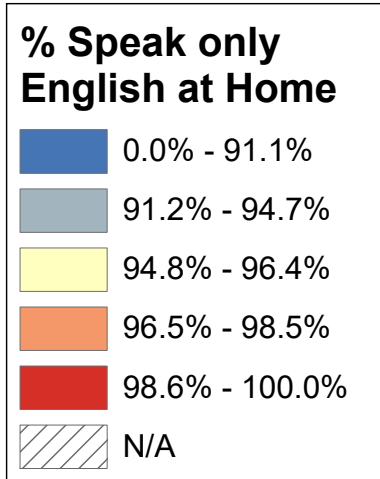

Percentage of Population Age 65+ Years Who Speak Only English at Home

State Average: 91.3%

Source: ACS, 2012-2016

Manchester Neighborhoods

Nashua Neighborhoods

% of 65+ Population Who Speak Only English at Home