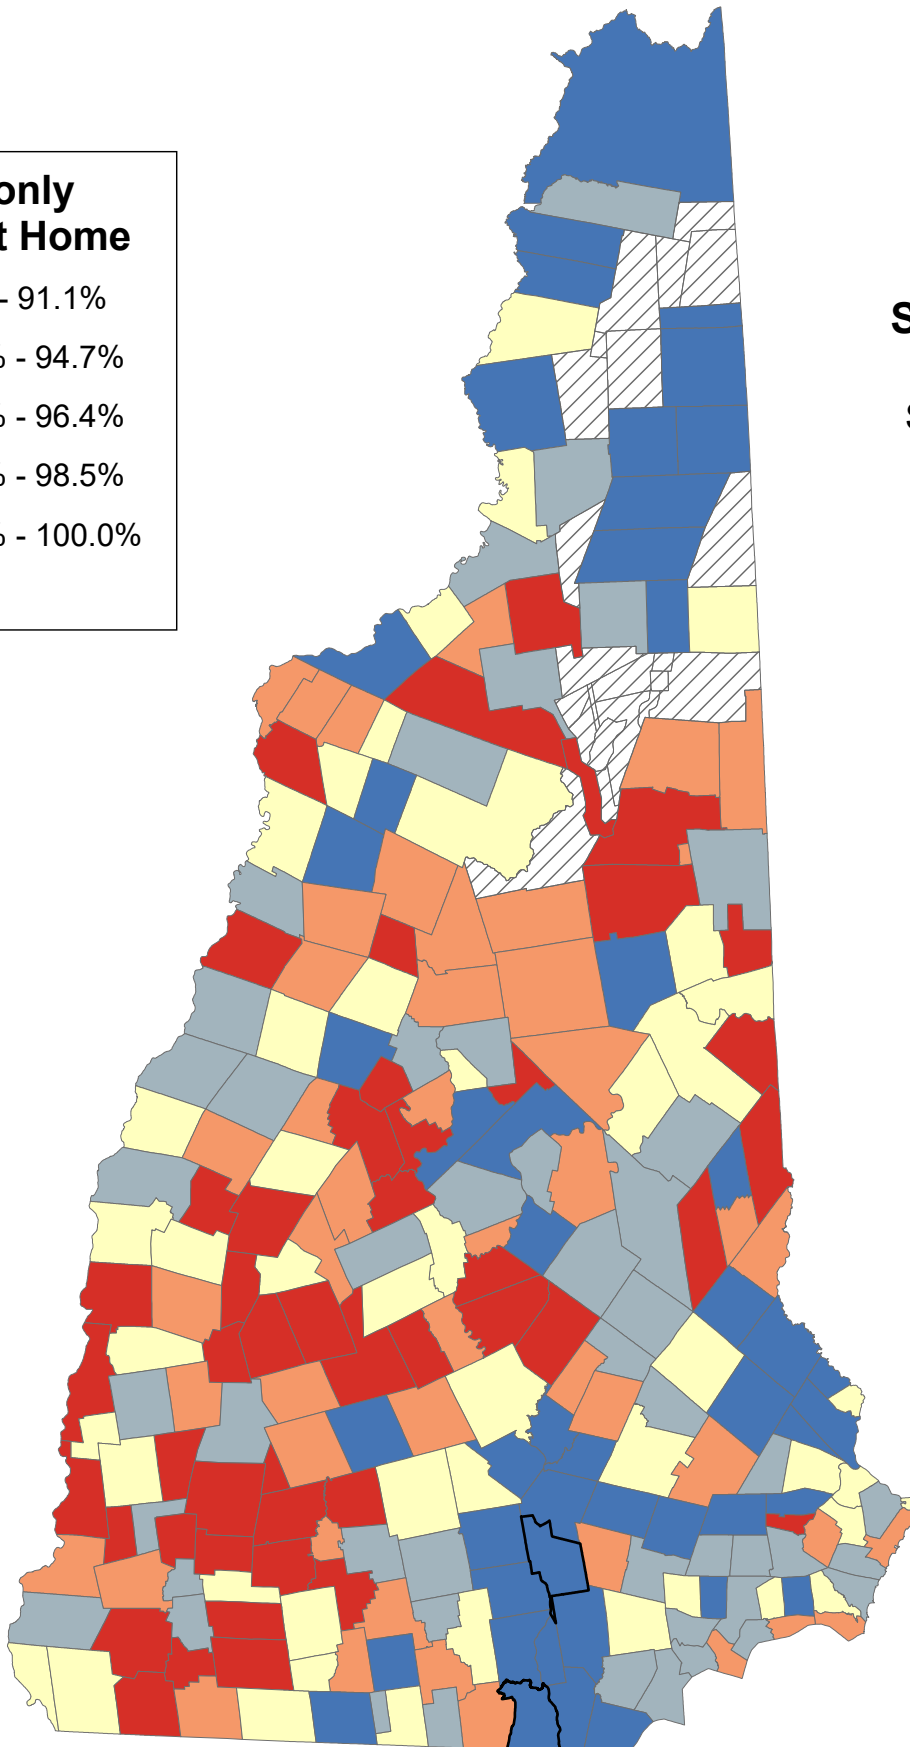

Percentage of Population Age 65+ Years Who Speak Only English at Home

State Average: 91.3%

Source: ACS, 2012-2016

Manchester Neighborhoods

Nashua Neighborhoods

% of 65+ Population Who Speak Only English at Home