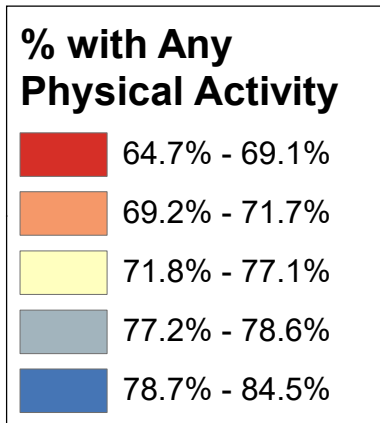

# Percentage of Persons Age 60+ Years with Any Physical Activity within Last Month

**State Average: 74.5%**

Source: BRFSS, 2014-2016

**Manchester Neighborhoods**

**Nashua Neighborhoods**