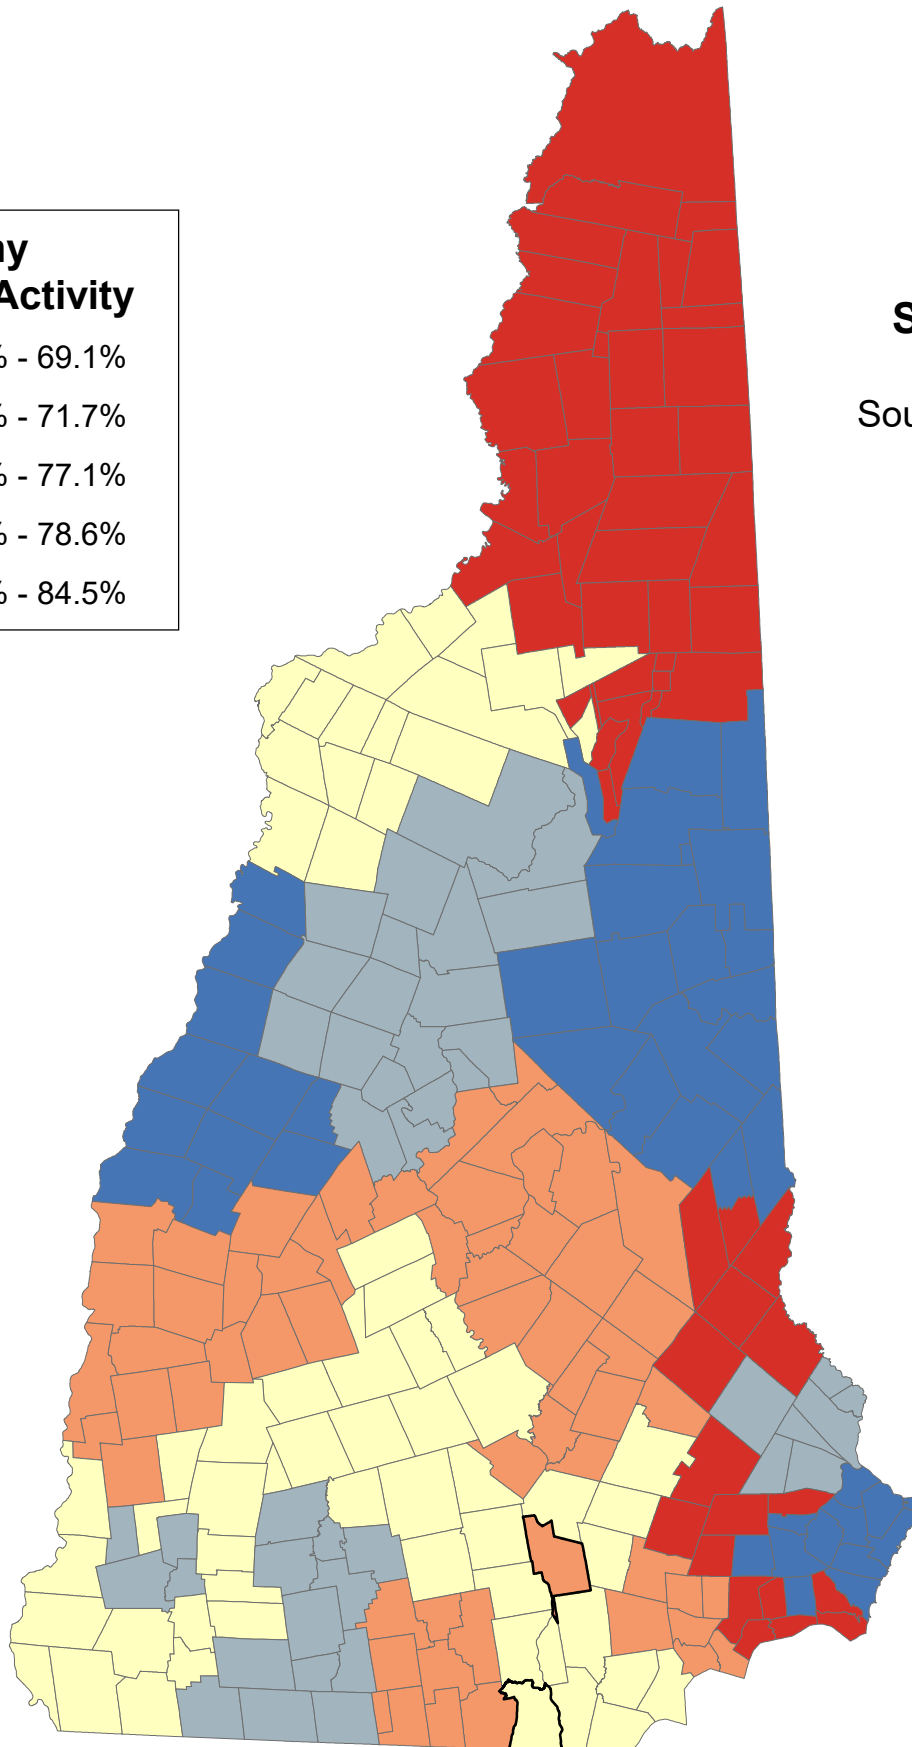

# Percentage of Persons Age 60+ Years with Any Physical Activity within Last Month

**State Average: 74.5%**

Source: BRFSS, 2014-2016

**Manchester Neighborhoods**

**Nashua Neighborhoods**