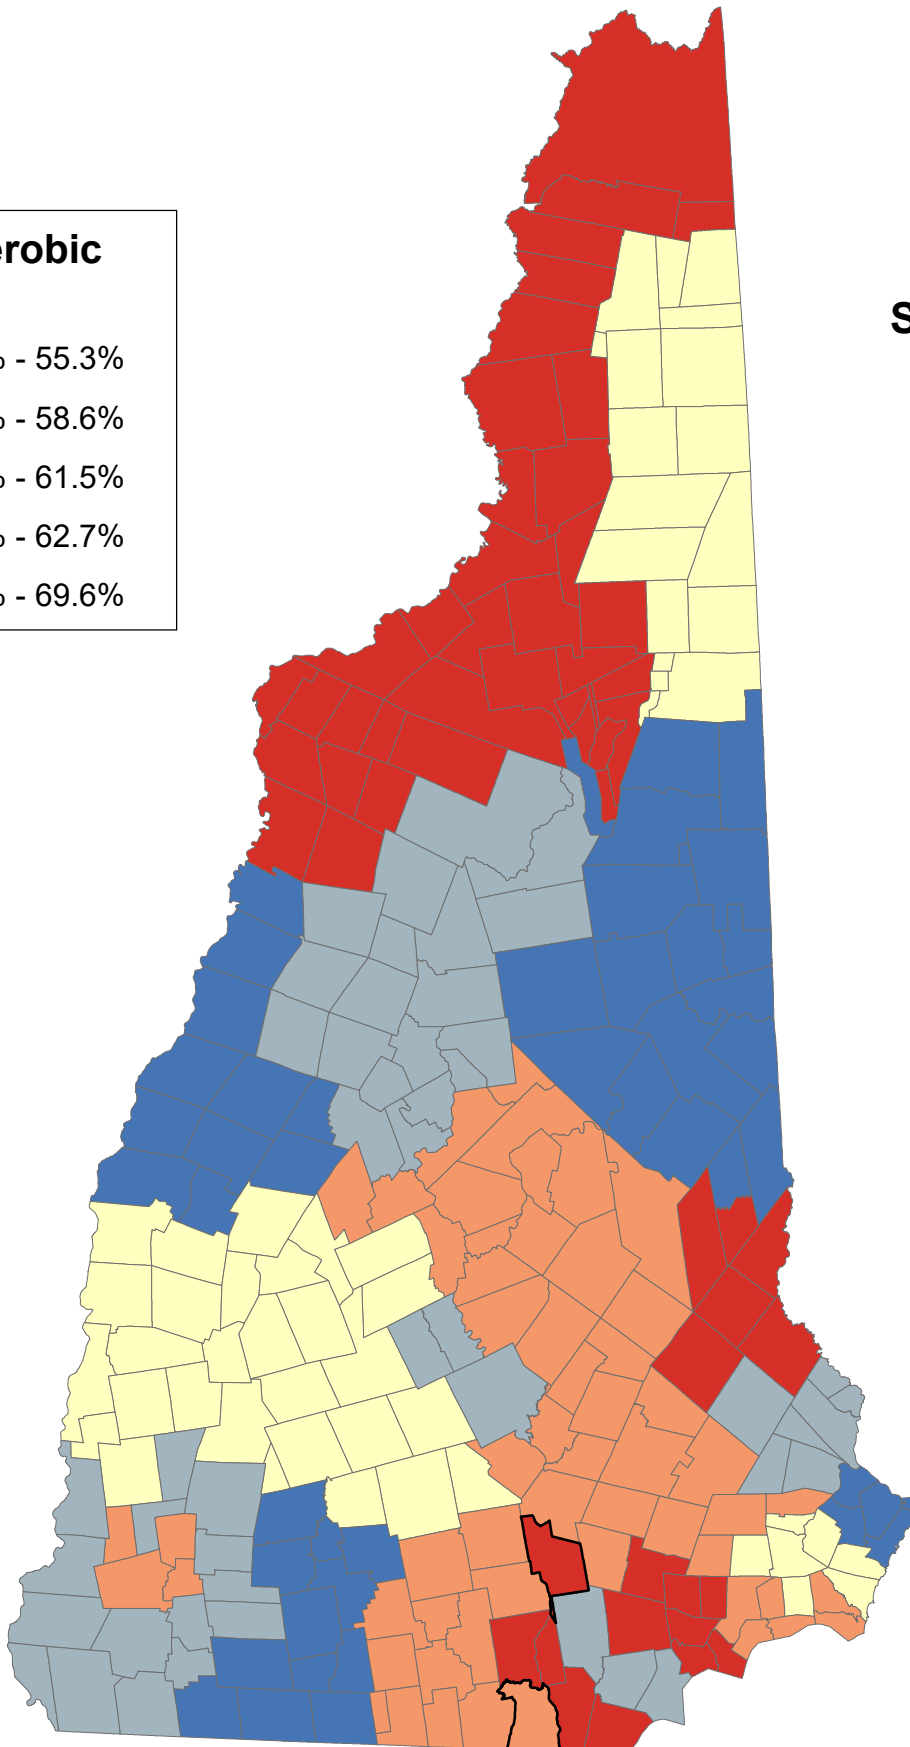

Percentage of Persons Age 60+ Years Met Guidelines for Aerobic Activity

State Average: 58.6%

Source: BRFSS, 2011, 2013, 2015

Manchester Neighborhoods

Nashua Neighborhoods

% 60+ Met CDC Guidelines for Aerobic Physical Activity