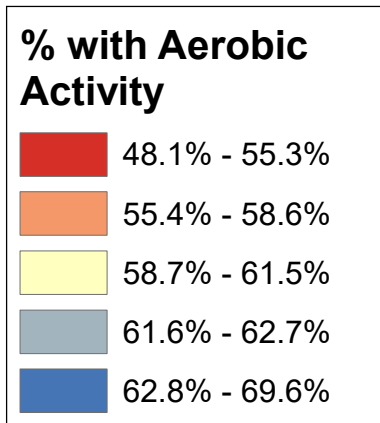

Percentage of Persons Age 60+ Years Met Guidelines for Aerobic Activity

State Average: 58.6%

Source: BRFSS, 2011, 2013, 2015

Manchester Neighborhoods

Nashua Neighborhoods

% 60+ Met CDC Guidelines for Aerobic Physical Activity