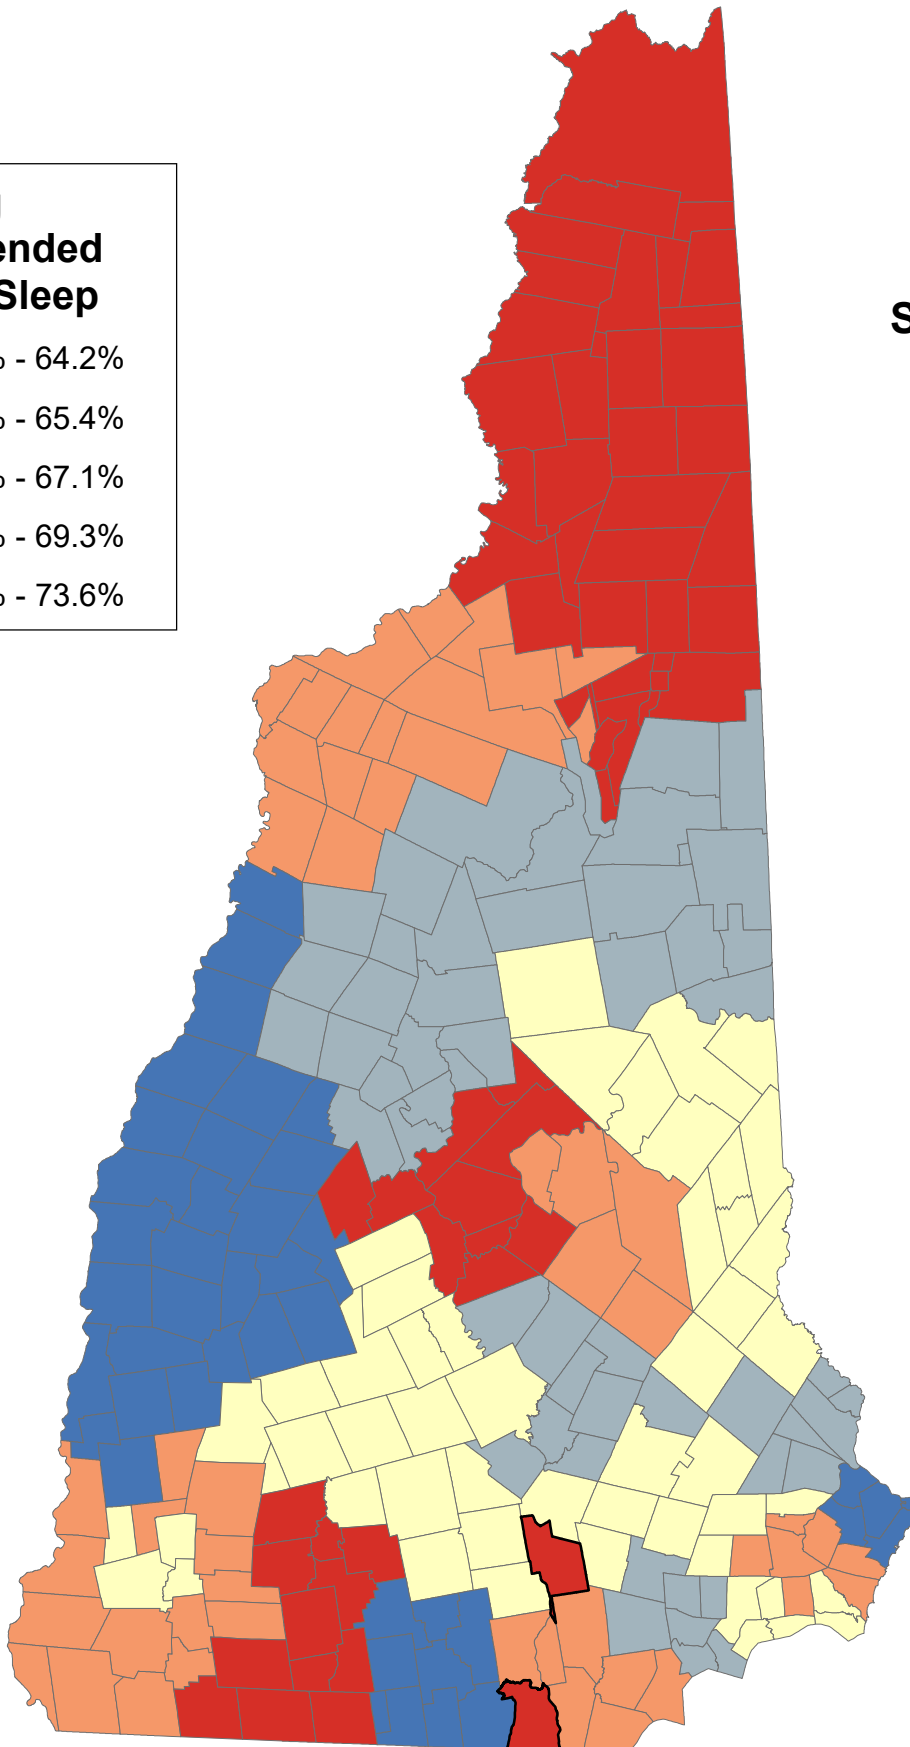

Percentage of Persons Age 60+ Years Getting Recommended Hours of Sleep

State Average: 66.4%

Source: BRFSS, 2013, 2014, 2016

Manchester Neighborhoods

Nashua Neighborhoods

% 60+ Getting Recommended Hours of Sleep