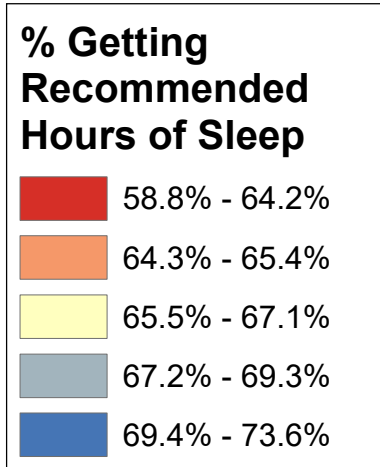

Percentage of Persons Age 60+ Years Getting Recommended Hours of Sleep

State Average: 66.4%

Source: BRFSS, 2013, 2014, 2016

Manchester Neighborhoods

Nashua Neighborhoods

% 60+ Getting Recommended Hours of Sleep