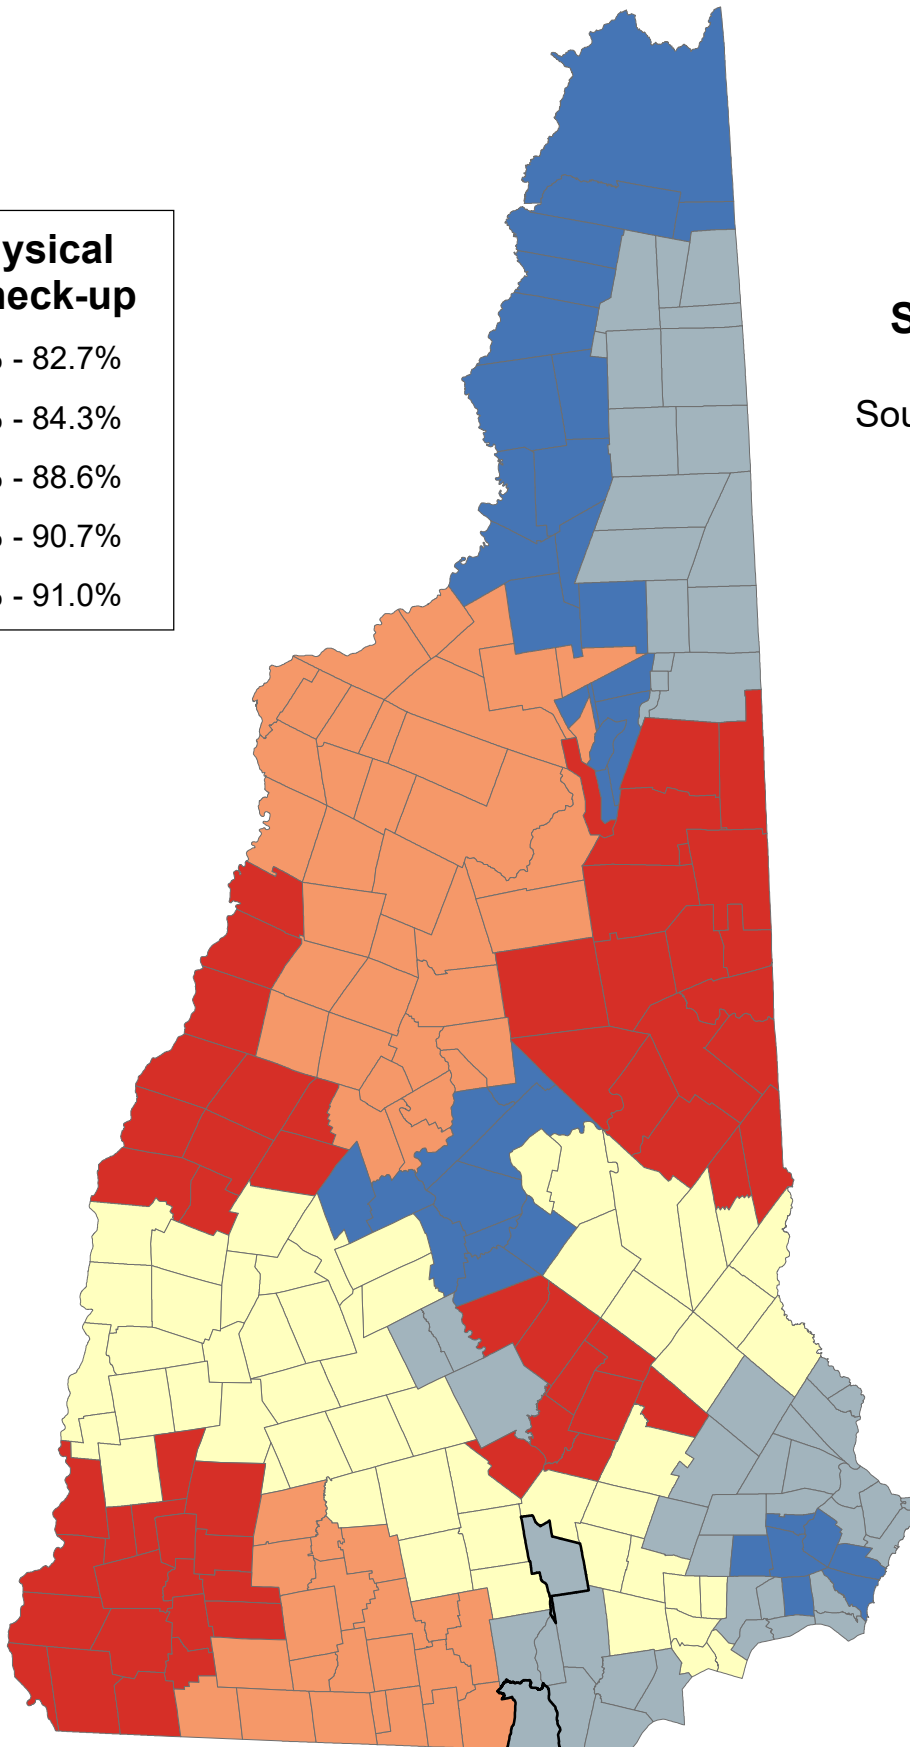

# Percentage of Persons Age 60+ Years with Physical Exam / Check-up in Past Year

**State Average: 86.5%**

Source: BRFSS, 2014-2016

**Manchester Neighborhoods**

**Nashua Neighborhoods**