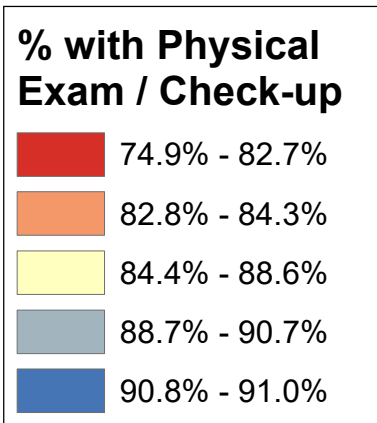

# Percentage of Persons Age 60+ Years with Physical Exam / Check-up in Past Year

**State Average: 86.5%**

Source: BRFSS, 2014-2016

**Manchester Neighborhoods**

**Nashua Neighborhoods**