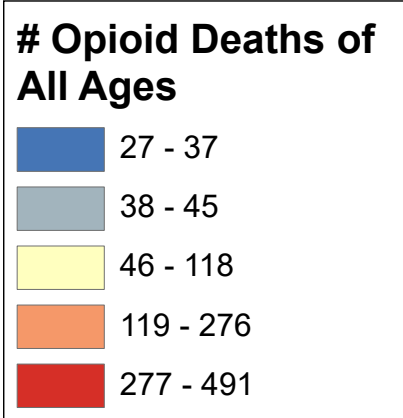

Number of Opioid Deaths of All Ages

State Total: 1,279

Source: CDC, 2014-2016

Manchester Neighborhoods

Nashua Neighborhoods

Opioid Deaths (All Ages) (County)

Acworth	27	Dalton	37	Haverhill	45	Nelson	48	South Hampton	276	Manchester	
Albany	42	Danbury	118	Hebron	45	New Boston	491	Springfield	27	Central Manchester	491
Alexandria	45	Danville	276	Henniker	118	New Castle	276	Stark	37	Manchester: West	491
Allenstown	118	Deerfield	276	Hill	118	New Durham	142	Stewartstown	37	Manchester: South	491
Alstead	48	Deering	491	Hillsborough	491	New Hampton	53	Stoddard	48	Manchester: North	491
Alton	53	Derry	276	Hinsdale	48	New Ipswich	491	Strafford	142	Manchester: East	491
Amherst	491	Dorchester	45	Holderness	45	New London	118	Stratford	37		
Andover	118	Dover	142	Hollis	491	Newbury	118	Stratham	276	Nashua	
Antrim	491	Dublin	48	Hooksett	118	Newfields	276	Sugar Hill	45	Nashua: Zip 03060	491
Ashland	45	Dummer	37	Hopkinton	118	Newington	276	Sullivan	48	Nashua: Zip 03062	491
Atkinson	276	Dunbarton	118	Hudson	491	Newmarket	276	Sunapee	27	Nashua: Zip 03063	491
Auburn	276	Durham	142	Jackson	42	Newport	27	Surry	48	Nashua: Zip 03064	491
Barnstead	53	East Kingston	276	Jaffrey	48	Newton	276	Sutton	118		
Barrington	142	Easton	45	Jefferson	37	North Hampton	276	Swanzey	48		
Bartlett	42	Eaton	42	Keene	48	Northfield	118	Tamworth	42		
Bath	45	Effingham	42	Kensington	276	Northumberland	37	Temple	491		
Bedford	491	Ellsworth	45	Kingston	276	Northwood	276	Thornton	45	Unincorporated Places	
Belmont	53	Enfield	45	Laconia	53	Nottingham	276	Tilton	53	<i>Atkinson and Gilmanton Academy Grant</i>	
Bennington	491	Epping	276	Lancaster	37	Orange	45	Troy	48	<i>Bean's Grant</i>	
Benton	45	Epsom	118	Landaff	45	Orford	45	Tuftonboro	42	<i>Bean's Purchase</i>	
Berlin	37	Errol	37	Langdon	27	Ossipee	42	Unity	27	<i>Cambridge</i>	
Bethlehem	45	Exeter	276	Lebanon	45	Pelham	491	Wakefield	42	<i>Chandler's Purchase</i>	
Boscawen	118	Farmington	142	Lee	142	Pembroke	118	Walpole	48	<i>Crawford's Purchase</i>	
Bow	118	Fitzwilliam	48	Lempster	27	Peterborough	491	Warner	118	<i>Cutt's Grant</i>	
Bradford	118	Francestown	491	Lincoln	45	Piermont	45	Warren	45	<i>Dix's Grant</i>	
Brentwood	276	Franconia	45	Lisbon	45	Pittsburg	37	Washington	27	<i>Dixville</i>	
Bridgewater	45	Franklin	118	Litchfield	491	Pittsfield	118	Waterville Valley	45	<i>Erving's Location</i>	
Bristol	45	Freedom	42	Littleton	45	Plainfield	27	Weare	491	<i>Green's Grant</i>	
Brookfield	42	Fremont	276	Londonderry	276	Plaisrow	276	Webster	118	<i>Hadley's Purchase</i>	
Brookline	491	Gilford	53	Loudon	118	Plymouth	45	Wentworth	45	<i>Kilkenny</i>	
Campton	45	Gilmanton	53	Lyman	45	Portsmouth	276	Westmoreland	48	<i>Livermore</i>	
Canaan	45	Gilsum	48	Lyme	45	Randolph	37	Whitefield	37	<i>Low and Burbank's Grant</i>	
Candia	276	Goffstown	491	Lyndeborough	491	Raymond	276	Wilmot	118	<i>Martin's Location</i>	
Canterbury	118	Gorham	37	Madbury	142	Richmond	48	Wilton	491	<i>Millsfield</i>	
Carroll	37	Goshen	27	Madison	42	Rindge	48	Winchester	48	<i>Odell</i>	
Center Harbor	53	Grafton	45	Manchester	491	Rochester	142	Windham	276	<i>Pinkham's Grant</i>	
Charlestown	27	Grantham	27	Marlborough	48	Rollinsford	142	Windsor	491	<i>Sargent's Purchase</i>	
Chatham	42	Greenfield	491	Marlow	48	Roxbury	48	Wolfeboro	42	<i>Second College Grant</i>	
Chester	276	Greenland	276	Mason	491	Rumney	45	Woodstock	45	<i>Success</i>	
Chesterfield	48	Greenville	491	Meredith	53	Rye	276			<i>Thompson and Meserves Purchase</i>	
Chichester	118	Groton	45	Merrimack	491	Salem	276			<i>Wentworth's Location</i>	
Claremont	27	Hale's Location	42	Middleton	142	Salisbury	118				
Clarksville	37	Hampstead	276	Milan	37	Sanbornton	53				
Colebrook	37	Hampton	276	Milford	491	Sandown	276				
Columbia	37	Hampton Falls	276	Milton	142	Sandwich	42				
Concord	118	Hancock	491	Monroe	45	Seabrook	276				
Conway	42	Hanover	45	Mont Vernon	491	Sharon	491				
Cornish	27	Harrisville	48	Moultonborough	42	Shelburne	37				
Croydon	27	Hart's Location	42	Nashua	491	Somersworth	142				