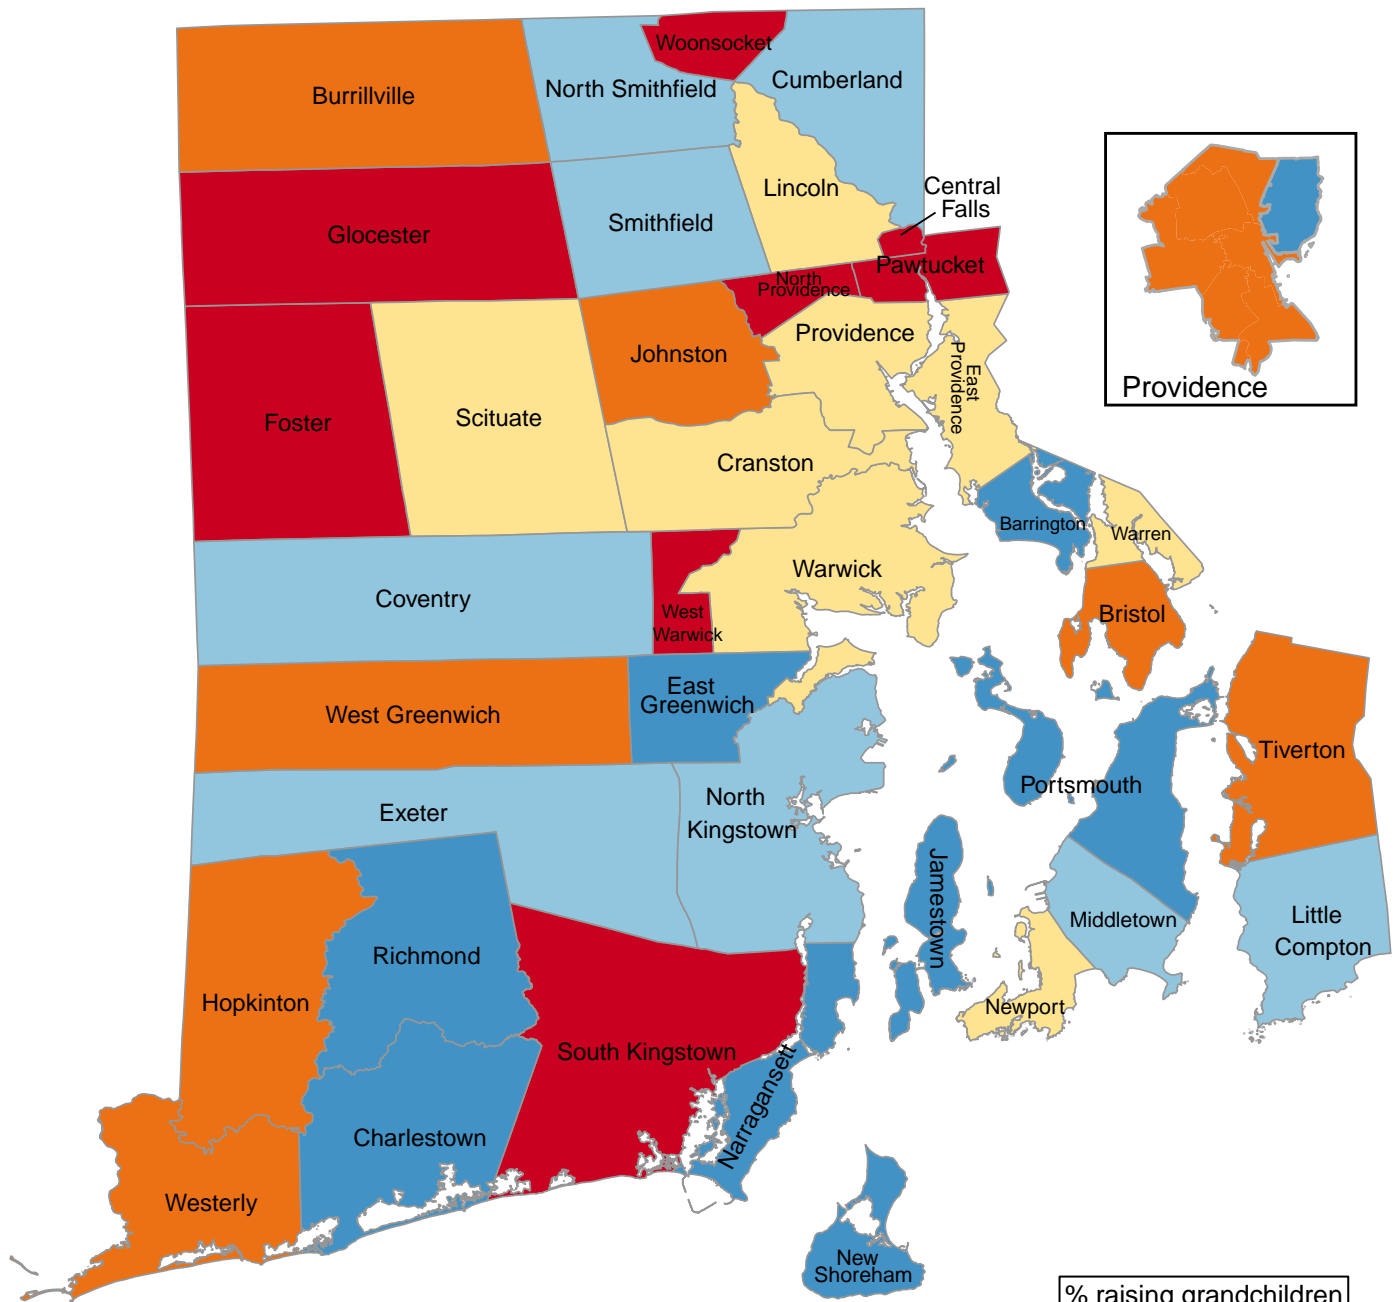

Percentage of Grandparents Raising Grandchildren

State Average: 1.0%

Source: ACS 2014–2018

Questions or ideas? Beth.Dugan@umb.edu

6/2020

% of Grandparents Raising Grandchildren

Alphabetical Order of Town		Ranked Rate, High to Low	
Barrington	0.18%	Foster	2.07%
Bristol	1.40%	North Providence	2.07%
Burrillville	1.10%	Glocester	1.77%
Central Falls	1.62%	Woonsocket	1.74%
Charlestown	0.26%	West Warwick	1.64%
Coventry	0.46%	Central Falls	1.62%
Cranston	0.72%	South Kingstown	1.48%
Cumberland	0.49%	Pawtucket	1.44%
East Greenwich	0%	Bristol	1.40%
East Providence	0.59%	West Greenwich	1.37%
Exeter	0.56%	Hopkinton	1.24%
Foster	2.07%	Tiverton	1.17%
Glocester	1.77%	Westerly	1.13%
Hopkinton	1.24%	Burrillville	1.10%
Jamestown	0.27%	Johnston	1.07%
Johnston	1.07%	Warren	1.04%
Lincoln	0.88%	Warwick	1.04%
Little Compton	0.37%	Providence	1.02%
Middletown	0.50%	Lincoln	0.88%
Narragansett	0%	Scituate	0.88%
Newport	0.70%	Cranston	0.72%
New Shoreham	0%	Newport	0.70%
North Kingstown	0.54%	East Providence	0.59%
North Providence	2.07%	Exeter	0.56%
North Smithfield	0.30%	North Kingstown	0.54%
Pawtucket	1.44%	Middletown	0.50%
Portsmouth	0.26%	Cumberland	0.49%
Providence	1.02%	Coventry	0.46%
Richmond	0%	Little Compton	0.37%
Scituate	0.88%	Smithfield	0.34%
Smithfield	0.34%	North Smithfield	0.30%
South Kingstown	1.48%	Jamestown	0.27%
Tiverton	1.17%	Portsmouth	0.26%
Warren	1.04%	Charlestown	0.26%
Warwick	1.04%	Barrington	0.18%
Westerly	1.13%	East Greenwich	0%
West Greenwich	1.37%	Narragansett	0%
West Warwick	1.64%	New Shoreham	0%
Woonsocket	1.74%	Richmond	0%

Providence Neighborhoods	
Providence NE	0.29%
Providence Other	1.36%

Providence Neighborhoods	
Providence Other	1.36%
Providence NE	0.29%