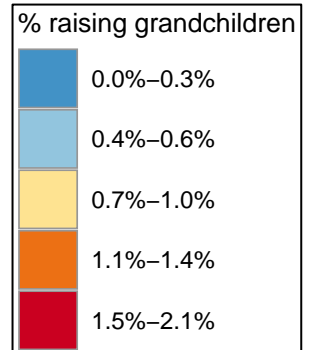

Percentage of Grandparents Raising Grandchildren

State Average: 1.0%

Source: ACS 2014–2018

Questions or ideas? Beth.Dugan@umb.edu

6/2020

% of Grandparents Raising Grandchildren

Alphabetical Order of Town		Ranked Rate, High to Low	
Barrington	0.18%	Foster	2.07%
Bristol	1.40%	North Providence	2.07%
Burrillville	1.10%	Glocester	1.77%
Central Falls	1.62%	Woonsocket	1.74%
Charlestown	0.26%	West Warwick	1.64%
Coventry	0.46%	Central Falls	1.62%
Cranston	0.72%	South Kingstown	1.48%
Cumberland	0.49%	Pawtucket	1.44%
East Greenwich	0%	Bristol	1.40%
East Providence	0.59%	West Greenwich	1.37%
Exeter	0.56%	Hopkinton	1.24%
Foster	2.07%	Tiverton	1.17%
Glocester	1.77%	Westerly	1.13%
Hopkinton	1.24%	Burrillville	1.10%
Jamestown	0.27%	Johnston	1.07%
Johnston	1.07%	Warren	1.04%
Lincoln	0.88%	Warwick	1.04%
Little Compton	0.37%	Providence	1.02%
Middletown	0.50%	Lincoln	0.88%
Narragansett	0%	Scituate	0.88%
Newport	0.70%	Cranston	0.72%
New Shoreham	0%	Newport	0.70%
North Kingstown	0.54%	East Providence	0.59%
North Providence	2.07%	Exeter	0.56%
North Smithfield	0.30%	North Kingstown	0.54%
Pawtucket	1.44%	Middletown	0.50%
Portsmouth	0.26%	Cumberland	0.49%
Providence	1.02%	Coventry	0.46%
Richmond	0%	Little Compton	0.37%
Scituate	0.88%	Smithfield	0.34%
Smithfield	0.34%	North Smithfield	0.30%
South Kingstown	1.48%	Jamestown	0.27%
Tiverton	1.17%	Portsmouth	0.26%
Warren	1.04%	Charlestown	0.26%
Warwick	1.04%	Barrington	0.18%
Westerly	1.13%	East Greenwich	0%
West Greenwich	1.37%	Narragansett	0%
West Warwick	1.64%	New Shoreham	0%
Woonsocket	1.74%	Richmond	0%