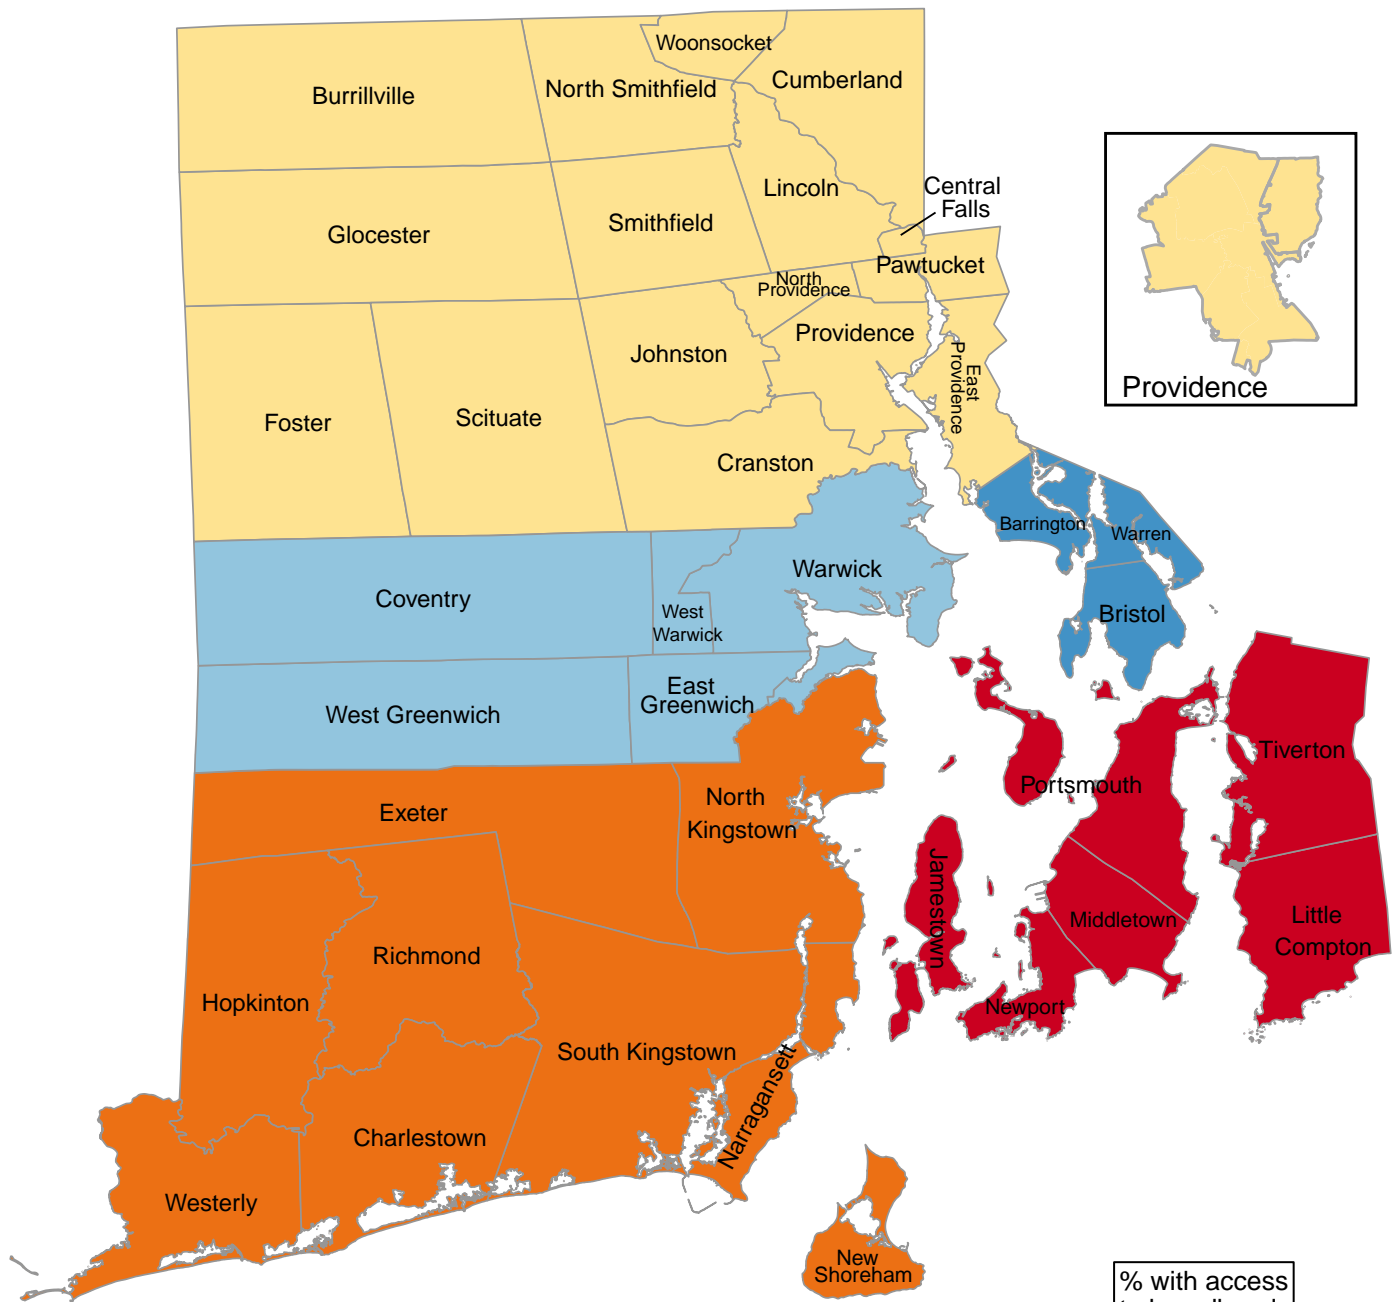

Percentage of Population of All Ages with Access to Broadband (County)

State Average: 98.1%

Source: Federal Communications Commission, 2018

Questions or ideas? Beth.Dugan@umb.edu

6/2020

% in County with Access to Broadband (All Ages)

Alphabetical Order of Town		Ranked Rate, High to Low	
Barrington	100%	Barrington	100%
Bristol	100%	Bristol	100%
Burrillville	98.40%	Warren	100%
Central Falls	98.40%	Coventry	98.70%
Charlestown	97.70%	East Greenwich	98.70%
Coventry	98.70%	Warwick	98.70%
Cranston	98.40%	West Greenwich	98.70%
Cumberland	98.40%	West Warwick	98.70%
East Greenwich	98.70%	Burrillville	98.40%
East Providence	98.40%	Central Falls	98.40%
Exeter	97.70%	Cranston	98.40%
Foster	98.40%	Cumberland	98.40%
Glocester	98.40%	East Providence	98.40%
Hopkinton	97.70%	Foster	98.40%
Jamestown	94.30%	Glocester	98.40%
Johnston	98.40%	Johnston	98.40%
Lincoln	98.40%	Lincoln	98.40%
Little Compton	94.30%	North Providence	98.40%
Middletown	94.30%	North Smithfield	98.40%
Narragansett	97.70%	Pawtucket	98.40%
Newport	94.30%	Providence	98.40%
New Shoreham	97.70%	Scituate	98.40%
North Kingstown	97.70%	Smithfield	98.40%
North Providence	98.40%	Woonsocket	98.40%
North Smithfield	98.40%	Charlestown	97.70%
Pawtucket	98.40%	Exeter	97.70%
Portsmouth	94.30%	Hopkinton	97.70%
Providence	98.40%	Narragansett	97.70%
Richmond	97.70%	New Shoreham	97.70%
Scituate	98.40%	North Kingstown	97.70%
Smithfield	98.40%	Richmond	97.70%
South Kingstown	97.70%	South Kingstown	97.70%
Tiverton	94.30%	Westerly	97.70%
Warren	100%	Jamestown	94.30%
Warwick	98.70%	Little Compton	94.30%
Westerly	97.70%	Middletown	94.30%
West Greenwich	98.70%	Newport	94.30%
West Warwick	98.70%	Portsmouth	94.30%
Woonsocket	98.40%	Tiverton	94.30%
Providence Neighborhoods		Providence Neighborhoods	
Providence NE	98.40%	Providence NE	98.40%
Providence Other	98.40%	Providence Other	98.40%