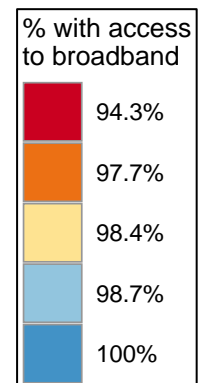

Percentage of Population of All Ages with Access to Broadband (County)

State Average: 98.1%

Source: Federal Communications Commission, 2018

Questions or ideas? Beth.Dugan@umb.edu

6/2020

% in County with Access to Broadband (All Ages)