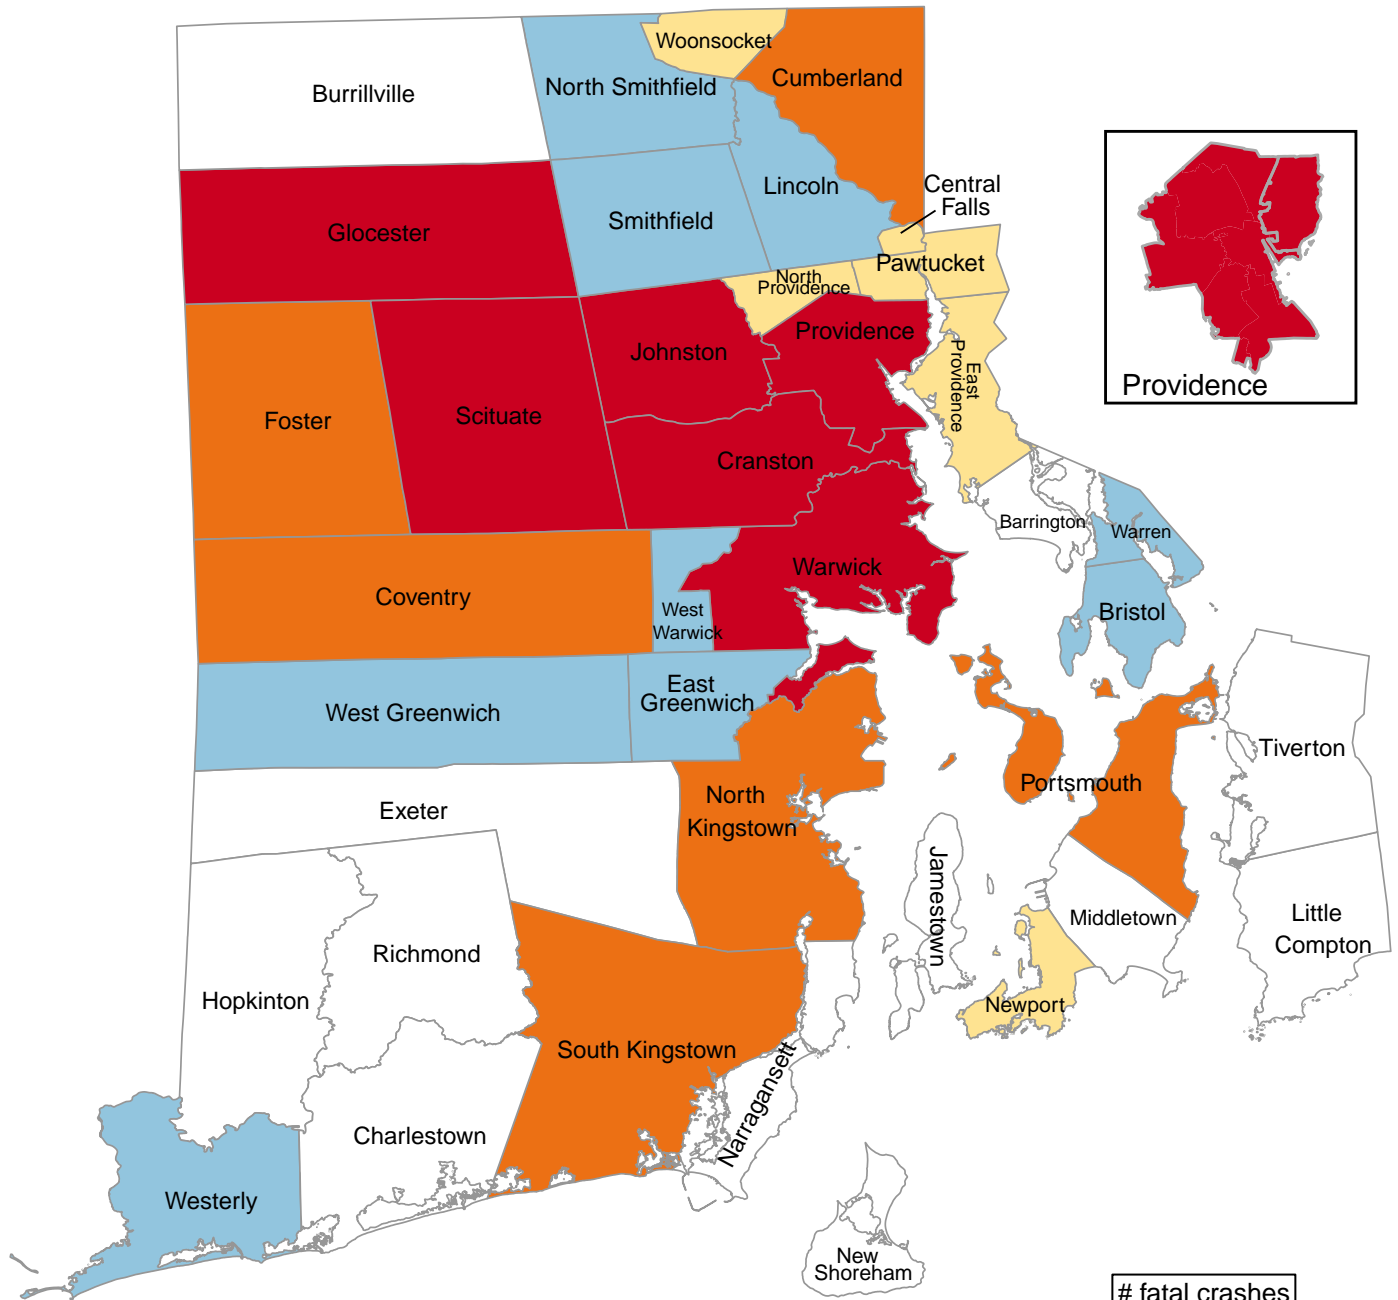

# Number of Fatal Crashes Involving Adults Age 60+ Years

**State Total: 82**

Source: FARS, 2014–2018

Questions or ideas? [Beth.Dugan@umb.edu](mailto:Beth.Dugan@umb.edu)

6/2020

## # of Fatal Crashes Involving Adult Age 60+/Town

Alphabetical Order of Town		Ranked Rate, High to Low	
Barrington	0	Providence	11
Bristol	1	Warwick	10
Burrillville	0	Johnston	8
Central Falls	2	Cranston	5
Charlestown	0	Scituate	5
Coventry	3	Glocester	4
Cranston	5	Coventry	3
Cumberland	3	Cumberland	3
East Greenwich	1	Foster	3
East Providence	2	North Kingstown	3
Exeter	0	Portsmouth	3
Foster	3	South Kingstown	3
Glocester	4	Central Falls	2
Hopkinton	0	East Providence	2
Jamestown	0	Newport	2
Johnston	8	North Providence	2
Lincoln	1	Pawtucket	2
Little Compton	0	Woonsocket	2
Middletown	0	Bristol	1
Narragansett	0	East Greenwich	1
Newport	2	Lincoln	1
New Shoreham	0	North Smithfield	1
North Kingstown	3	Smithfield	1
North Providence	2	Warren	1
North Smithfield	1	Westerly	1
Pawtucket	2	West Greenwich	1
Portsmouth	3	West Warwick	1
Providence	11	Barrington	0
Richmond	0	Burrillville	0
Scituate	5	Charlestown	0
Smithfield	1	Exeter	0
South Kingstown	3	Hopkinton	0
Tiverton	0	Jamestown	0
Warren	1	Little Compton	0
Warwick	10	Middletown	0
Westerly	1	Narragansett	0
West Greenwich	1	New Shoreham	0
West Warwick	1	Richmond	0
Woonsocket	2	Tiverton	0
Providence Neighborhoods		Providence Neighborhoods	
Providence NE	28	Providence NE	28
Providence Other	28	Providence Other	28