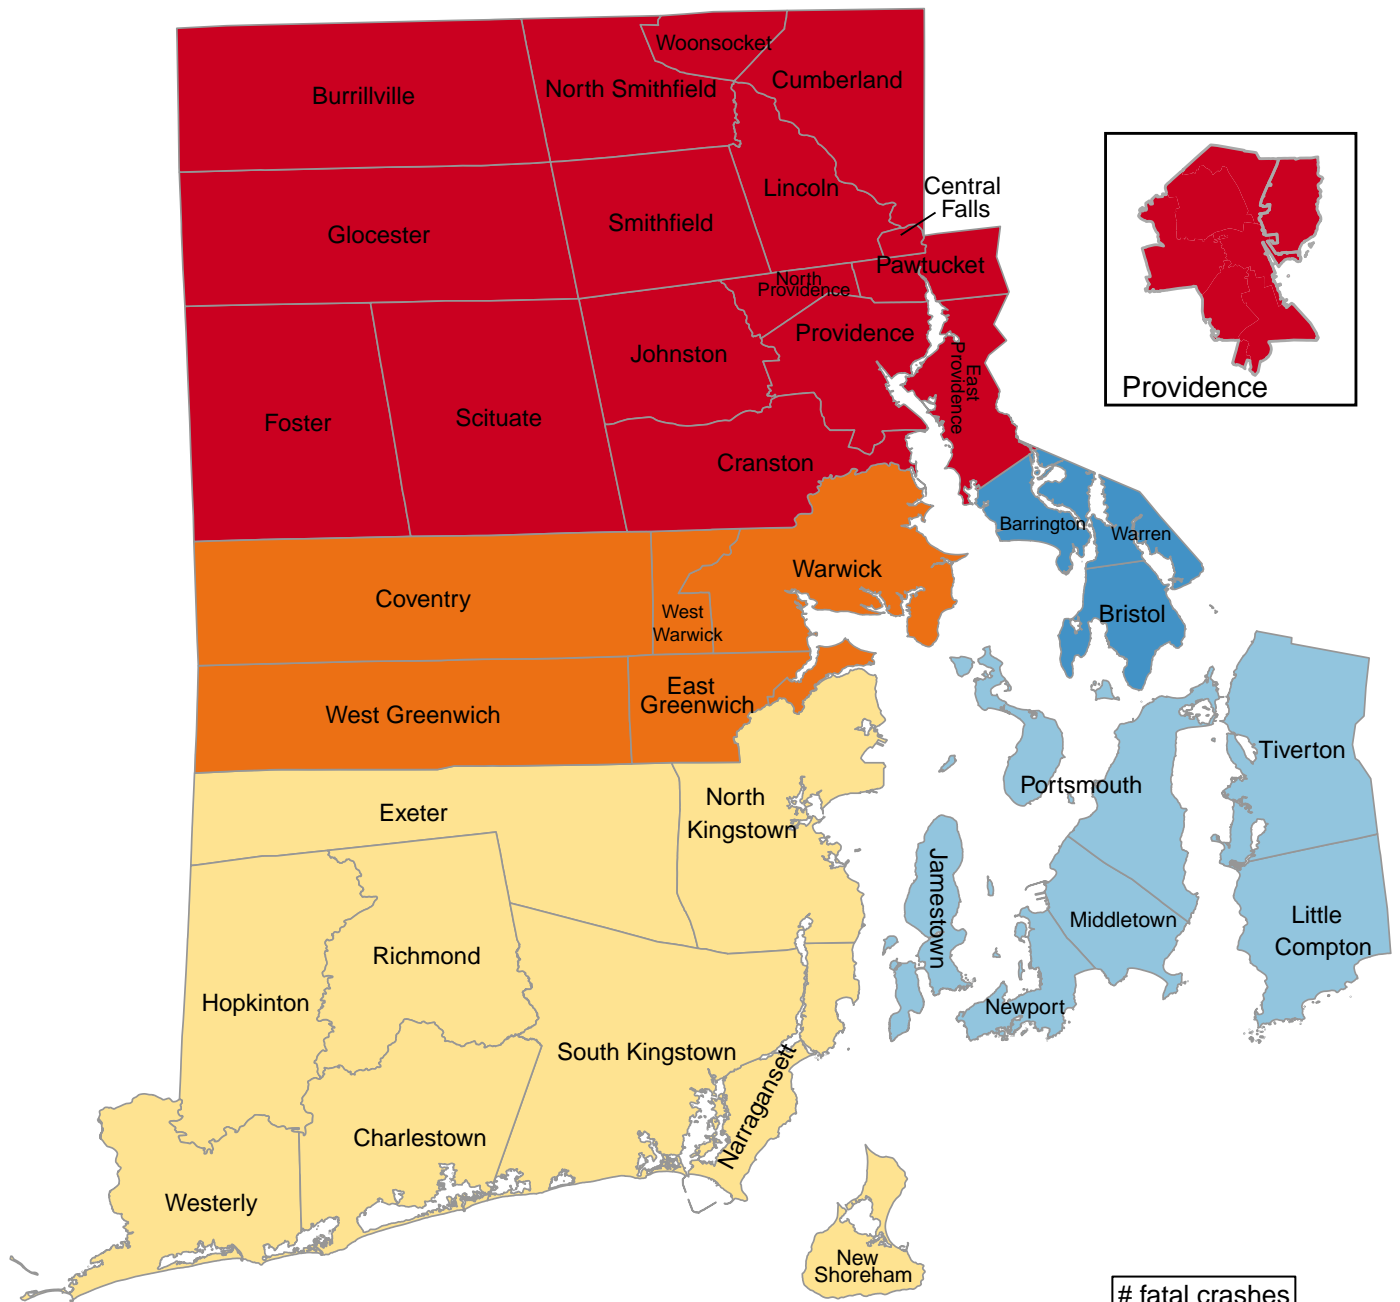

Number of Fatal Crashes Involving Adults Age 60+ Years by County

State Total: 82

Source: FARS, 2014–2018

Questions or ideas? Beth.Dugan@umb.edu

6/2020

of Fatal Crashes Involving Adult Age 60+/County

Alphabetical Order of Town		Ranked Rate, High to Low	
Barrington	2	Burrillville	52
Bristol	2	Central Falls	52
Burrillville	52	Cranston	52
Central Falls	52	Cumberland	52
Charlestown	7	East Providence	52
Coventry	16	Foster	52
Cranston	52	Glocester	52
Cumberland	52	Johnston	52
East Greenwich	16	Lincoln	52
East Providence	52	North Providence	52
Exeter	7	North Smithfield	52
Foster	52	Pawtucket	52
Glocester	52	Providence	52
Hopkinton	7	Scituate	52
Jamestown	5	Smithfield	52
Johnston	52	Woonsocket	52
Lincoln	52	Coventry	16
Little Compton	5	East Greenwich	16
Middletown	5	Warwick	16
Narragansett	7	West Greenwich	16
Newport	5	West Warwick	16
New Shoreham	7	Charlestown	7
North Kingstown	7	Exeter	7
North Providence	52	Hopkinton	7
North Smithfield	52	Narragansett	7
Pawtucket	52	New Shoreham	7
Portsmouth	5	North Kingstown	7
Providence	52	Richmond	7
Richmond	7	South Kingstown	7
Scituate	52	Westerly	7
Smithfield	52	Jamestown	5
South Kingstown	7	Little Compton	5
Tiverton	5	Middletown	5
Warren	2	Newport	5
Warwick	16	Portsmouth	5
Westerly	7	Tiverton	5
West Greenwich	16	Barrington	2
West Warwick	16	Bristol	2
Woonsocket	52	Warren	2
Providence Neighborhoods		Providence Neighborhoods	
Providence NE	52	Providence NE	52
Providence Other	52	Providence Other	52