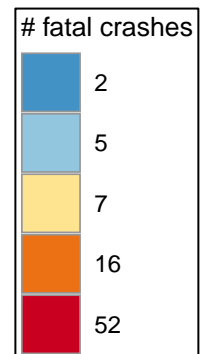

Number of Fatal Crashes Involving Adults Age 60+ Years by County

State Total: 82

Source: FARS, 2014–2018

Questions or ideas? Beth.Dugan@umb.edu

6/2020

of Fatal Crashes Involving Adult Age 60+/County

Alphabetical Order of Town		Ranked Rate, High to Low	
Barrington	2	Burrillville	52
Bristol	2	Central Falls	52
Burrillville	52	Cranston	52
Central Falls	52	Cumberland	52
Charlestown	7	East Providence	52
Coventry	16	Foster	52
Cranston	52	Glocester	52
Cumberland	52	Johnston	52
East Greenwich	16	Lincoln	52
East Providence	52	North Providence	52
Exeter	7	North Smithfield	52
Foster	52	Pawtucket	52
Glocester	52	Providence	52
Hopkinton	7	Scituate	52
Jamestown	5	Smithfield	52
Johnston	52	Woonsocket	52
Lincoln	52	Coventry	16
Little Compton	5	East Greenwich	16
Middletown	5	Warwick	16
Narragansett	7	West Greenwich	16
Newport	5	West Warwick	16
New Shoreham	7	Charlestown	7
North Kingstown	7	Exeter	7
North Providence	52	Hopkinton	7
North Smithfield	52	Narragansett	7
Pawtucket	52	New Shoreham	7
Portsmouth	5	North Kingstown	7
Providence	52	Richmond	7
Richmond	7	South Kingstown	7
Scituate	52	Westerly	7
Smithfield	52	Jamestown	5
South Kingstown	7	Little Compton	5
Tiverton	5	Middletown	5
Warren	2	Newport	5
Warwick	16	Portsmouth	5
Westerly	7	Tiverton	5
West Greenwich	16	Barrington	2
West Warwick	16	Bristol	2
Woonsocket	52	Warren	2
Providence Neighborhoods		Providence Neighborhoods	
Providence NE	52	Providence NE	52
Providence Other	52	Providence Other	52