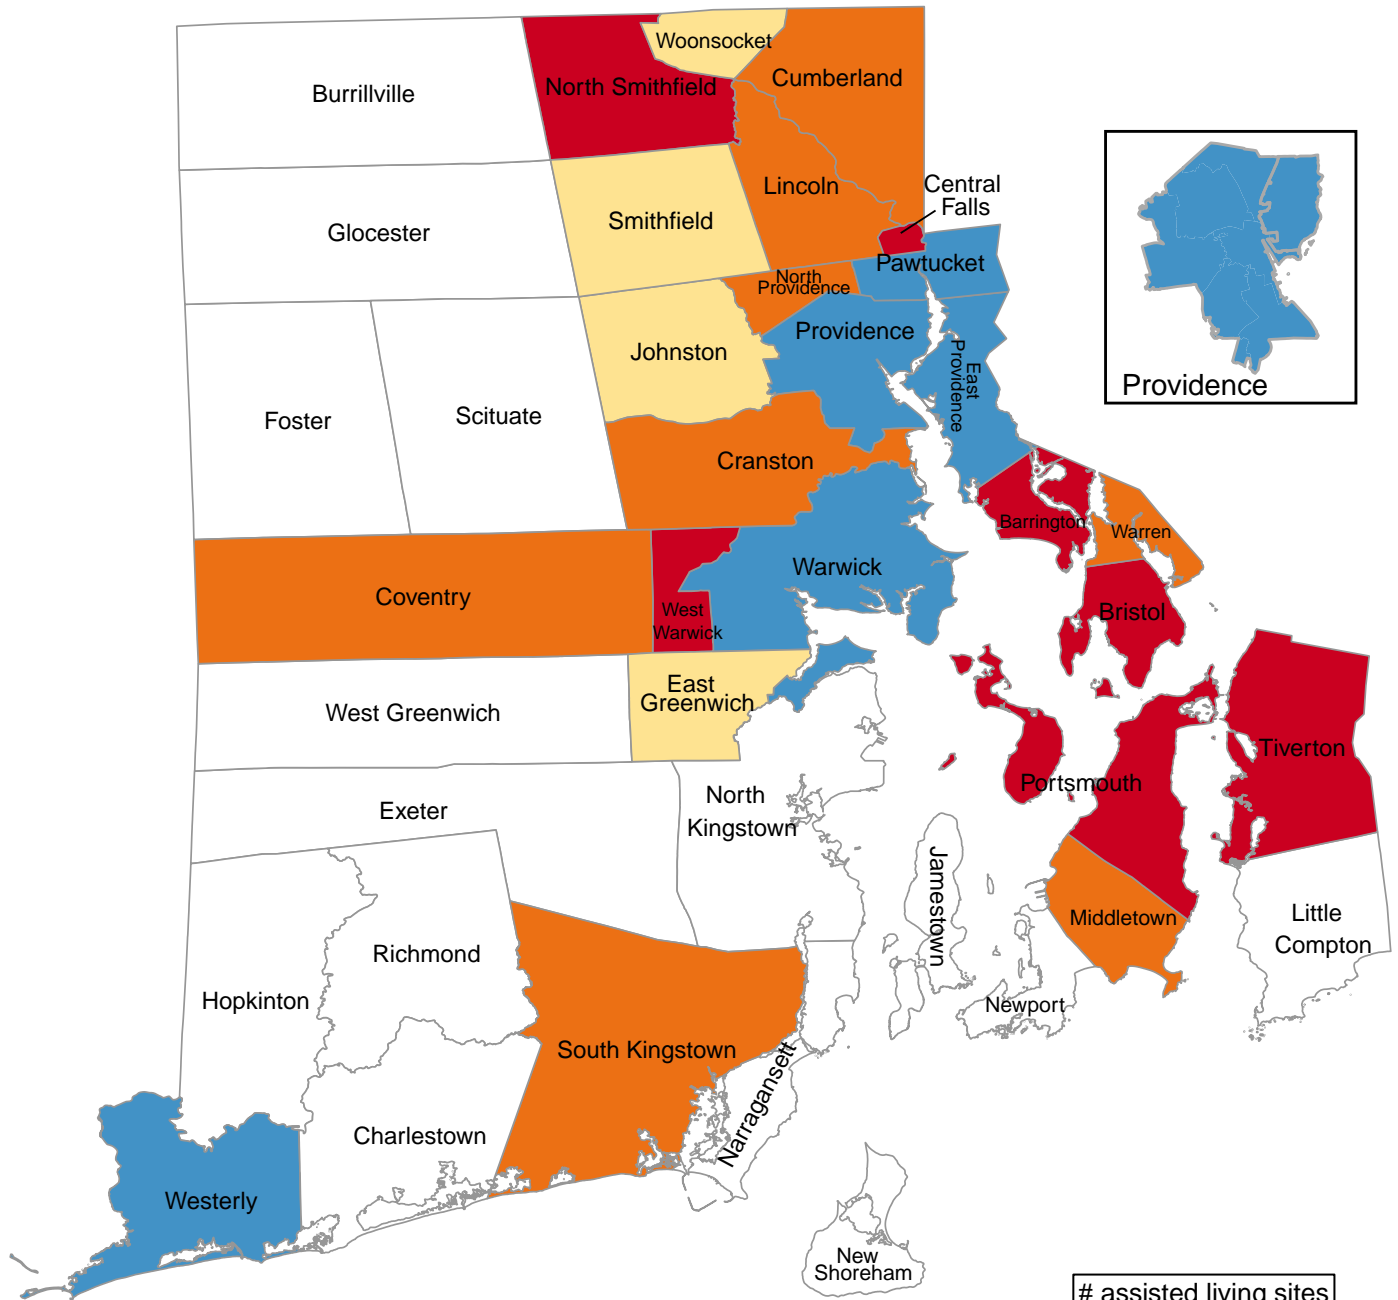

Number of Assisted Living Sites Within 5 Miles

State Total: 62

Source: Assisted Living Facilities, 2019

Questions or ideas? Beth.Dugan@umb.edu

6/2020

of Assisted Living Sites

Alphabetical Order of Town		Ranked Rate, High to Low	
Barrington	1	Providence	10
Bristol	1	East Providence	5
Burrillville	0	Pawtucket	4
Central Falls	1	Warwick	4
Charlestown	0	Westerly	4
Coventry	2	East Greenwich	3
Cranston	2	Johnston	3
Cumberland	2	Smithfield	3
East Greenwich	3	Woonsocket	3
East Providence	5	Coventry	2
Exeter	0	Cranston	2
Foster	0	Cumberland	2
Glocester	0	Lincoln	2
Hopkinton	0	Middletown	2
Jamestown	0	North Providence	2
Johnston	3	South Kingstown	2
Lincoln	2	Warren	2
Little Compton	0	Barrington	1
Middletown	2	Bristol	1
Narragansett	0	Central Falls	1
Newport	0	North Smithfield	1
New Shoreham	0	Portsmouth	1
North Kingstown	0	Tiverton	1
North Providence	2	West Warwick	1
North Smithfield	1	Burrillville	0
Pawtucket	4	Charlestown	0
Portsmouth	1	Exeter	0
Providence	10	Foster	0
Richmond	0	Glocester	0
Scituate	0	Hopkinton	0
Smithfield	3	Jamestown	0
South Kingstown	2	Little Compton	0
Tiverton	1	Narragansett	0
Warren	2	Newport	0
Warwick	4	New Shoreham	0
Westerly	4	North Kingstown	0
West Greenwich	0	Richmond	0
West Warwick	1	Scituate	0
Woonsocket	3	West Greenwich	0
Providence Neighborhoods		Providence Neighborhoods	
Providence NE	4	Providence Other	6
Providence Other	6	Providence NE	4