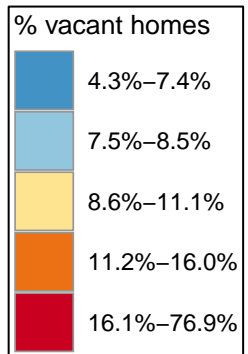

## Percentage of Vacant Homes in Community

**State Average: 12.1%**

Source: ACS 2014–2018

Questions or ideas? [Beth.Dugan@umb.edu](mailto:Beth.Dugan@umb.edu)

6/2020

## % of Vacant Homes in Community

Alphabetical Order of Town		Ranked Rate, High to Low	
Barrington	4.42%	New Shoreham	76.89%
Bristol	8.07%	Charlestown	38.14%
Burrillville	7.60%	Narragansett	34.25%
Central Falls	13.43%	Little Compton	32.17%
Charlestown	38.14%	Westerly	24.99%
Coventry	6.91%	Jamestown	23.88%
Cranston	7.52%	South Kingstown	20.75%
Cumberland	5.71%	Newport	19.41%
East Greenwich	7.79%	Portsmouth	15.97%
East Providence	5.04%	Providence	15.40%
Exeter	7.91%	Central Falls	13.43%
Foster	10.12%	Middletown	12.84%
Glocester	11.52%	Woonsocket	11.71%
Hopkinton	9.64%	Glocester	11.52%
Jamestown	23.88%	Johnston	11.08%
Johnston	11.08%	Tiverton	10.85%
Lincoln	8.86%	Pawtucket	10.39%
Little Compton	32.17%	Foster	10.12%
Middletown	12.84%	Hopkinton	9.64%
Narragansett	34.25%	North Kingstown	9.56%
Newport	19.41%	West Greenwich	9.18%
New Shoreham	76.89%	Lincoln	8.86%
North Kingstown	9.56%	North Providence	8.48%
North Providence	8.48%	Scituate	8.22%
North Smithfield	7.45%	Bristol	8.07%
Pawtucket	10.39%	Exeter	7.91%
Portsmouth	15.97%	East Greenwich	7.79%
Providence	15.40%	Warren	7.64%
Richmond	5.97%	Burrillville	7.60%
Scituate	8.22%	Cranston	7.52%
Smithfield	4.27%	North Smithfield	7.45%
South Kingstown	20.75%	Warwick	7.34%
Tiverton	10.85%	West Warwick	7.13%
Warren	7.64%	Coventry	6.91%
Warwick	7.34%	Richmond	5.97%
Westerly	24.99%	Cumberland	5.71%
West Greenwich	9.18%	East Providence	5.04%
West Warwick	7.13%	Barrington	4.42%
Woonsocket	11.71%	Smithfield	4.27%