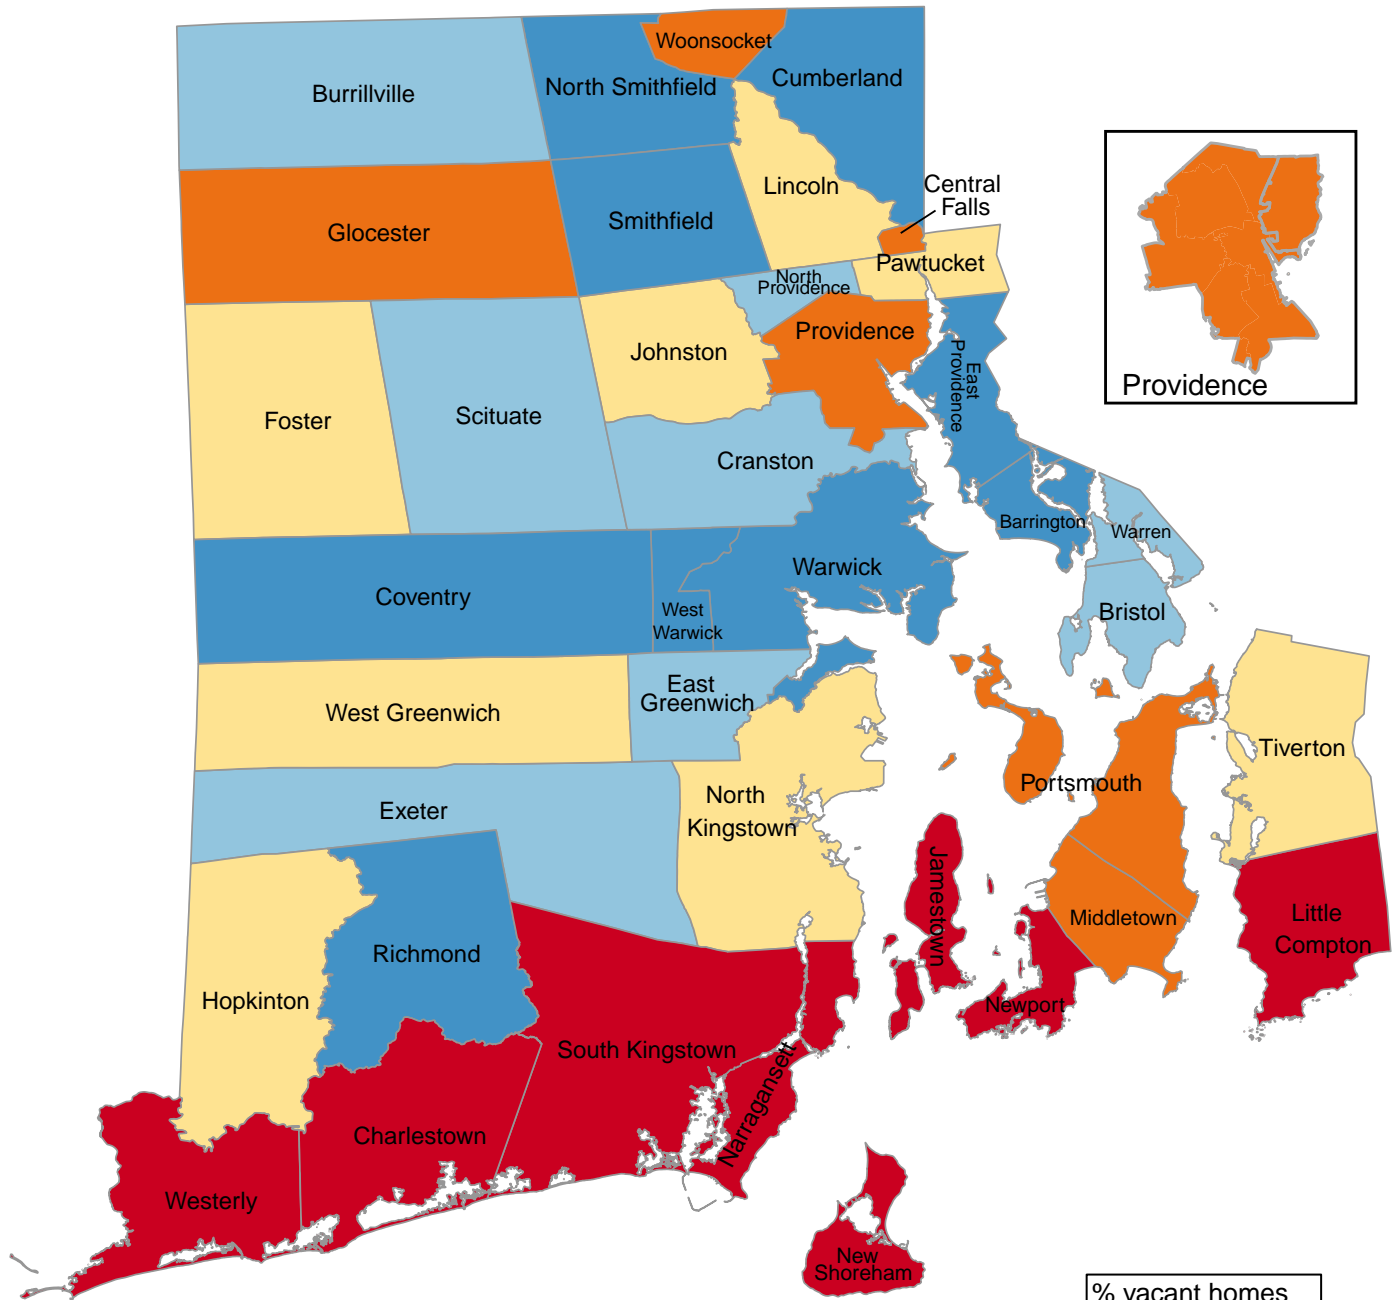

## Percentage of Vacant Homes in Community

**State Average: 12.1%**

Source: ACS 2014–2018

Questions or ideas? [Beth.Dugan@umb.edu](mailto:Beth.Dugan@umb.edu)

6/2020

## % of Vacant Homes in Community

Alphabetical Order of Town		Ranked Rate, High to Low	
Barrington	4.42%	New Shoreham	76.89%
Bristol	8.07%	Charlestown	38.14%
Burrillville	7.60%	Narragansett	34.25%
Central Falls	13.43%	Little Compton	32.17%
Charlestown	38.14%	Westerly	24.99%
Coventry	6.91%	Jamestown	23.88%
Cranston	7.52%	South Kingstown	20.75%
Cumberland	5.71%	Newport	19.41%
East Greenwich	7.79%	Portsmouth	15.97%
East Providence	5.04%	Providence	15.40%
Exeter	7.91%	Central Falls	13.43%
Foster	10.12%	Middletown	12.84%
Glocester	11.52%	Woonsocket	11.71%
Hopkinton	9.64%	Glocester	11.52%
Jamestown	23.88%	Johnston	11.08%
Johnston	11.08%	Tiverton	10.85%
Lincoln	8.86%	Pawtucket	10.39%
Little Compton	32.17%	Foster	10.12%
Middletown	12.84%	Hopkinton	9.64%
Narragansett	34.25%	North Kingstown	9.56%
Newport	19.41%	West Greenwich	9.18%
New Shoreham	76.89%	Lincoln	8.86%
North Kingstown	9.56%	North Providence	8.48%
North Providence	8.48%	Scituate	8.22%
North Smithfield	7.45%	Bristol	8.07%
Pawtucket	10.39%	Exeter	7.91%
Portsmouth	15.97%	East Greenwich	7.79%
Providence	15.40%	Warren	7.64%
Richmond	5.97%	Burrillville	7.60%
Scituate	8.22%	Cranston	7.52%
Smithfield	4.27%	North Smithfield	7.45%
South Kingstown	20.75%	Warwick	7.34%
Tiverton	10.85%	West Warwick	7.13%
Warren	7.64%	Coventry	6.91%
Warwick	7.34%	Richmond	5.97%
Westerly	24.99%	Cumberland	5.71%
West Greenwich	9.18%	East Providence	5.04%
West Warwick	7.13%	Barrington	4.42%
Woonsocket	11.71%	Smithfield	4.27%