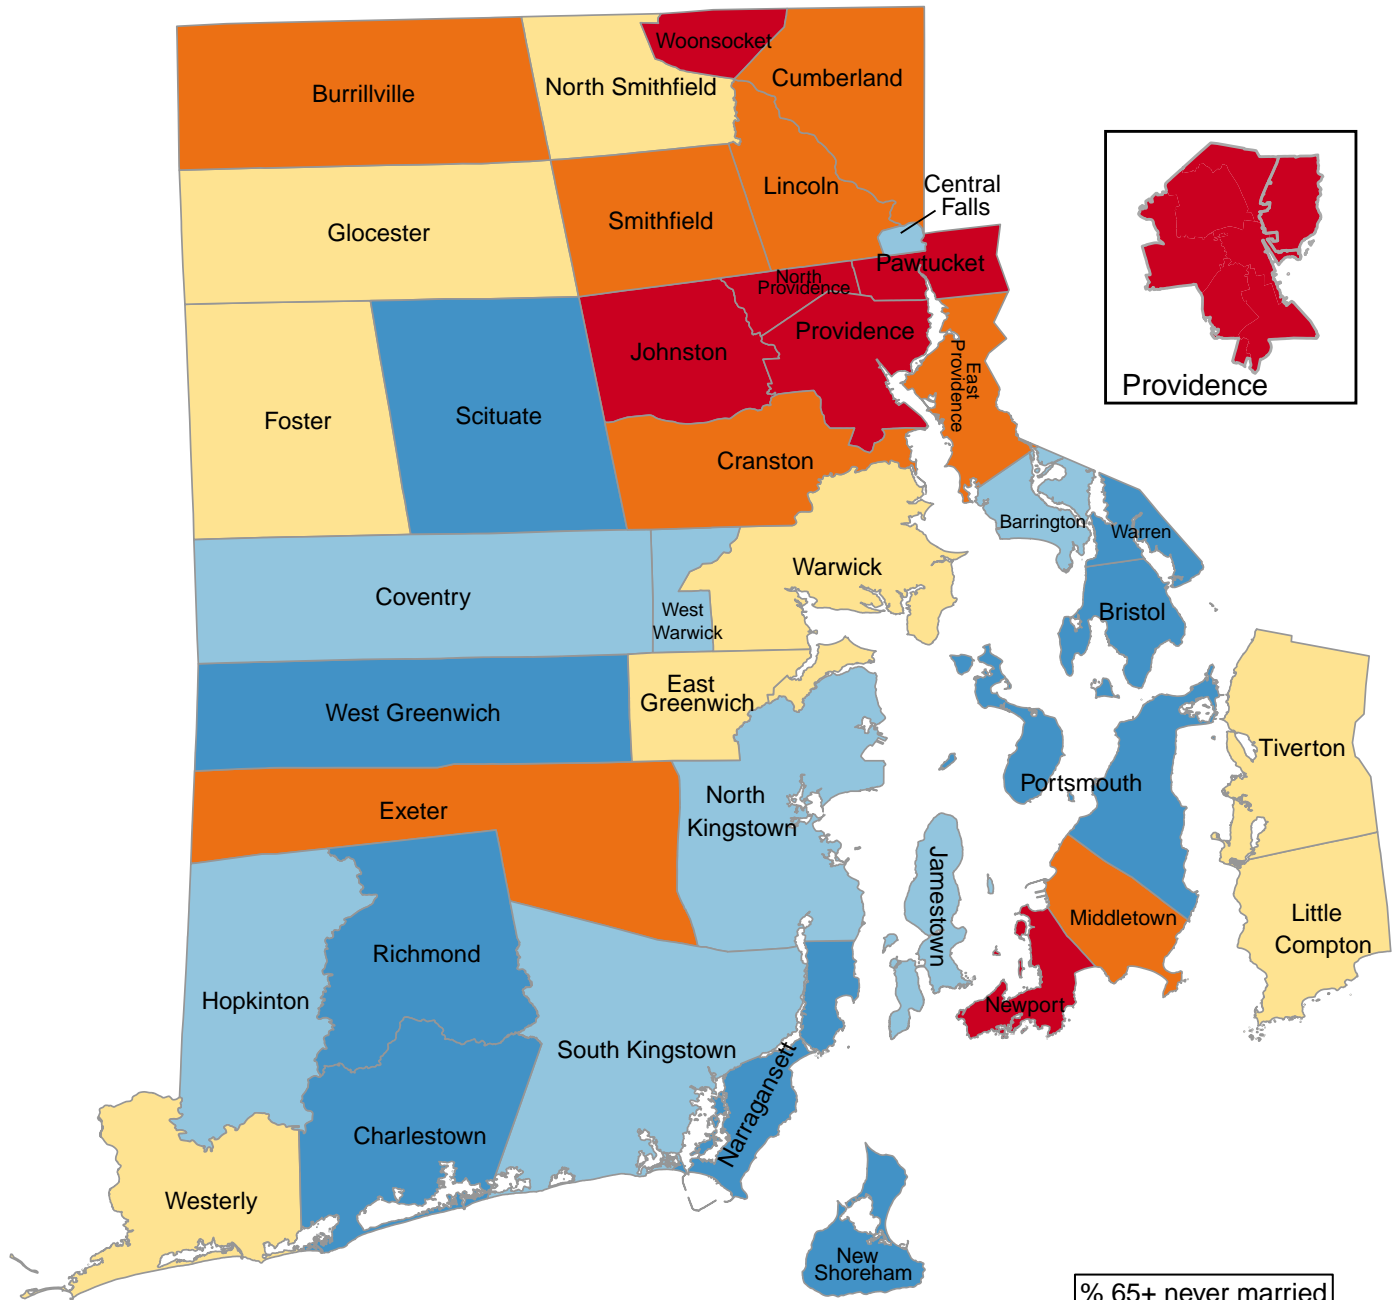

Percentage of Population Age 65+ Years Never Married

State Average: 8.0%

Source: ACS 2014–2018

Questions or ideas? Beth.Dugan@umb.edu

6/2020

% 65+ Population Who Are Never Married

Alphabetical Order of Town		Ranked Rate, High to Low	
Barrington	4.24%	Providence	17.06%
Bristol	2.88%	North Providence	12.90%
Burrillville	6.69%	Pawtucket	12.22%
Central Falls	5.05%	Woonsocket	10.69%
Charlestown	3.29%	Newport	10.44%
Coventry	4.22%	Johnston	10.37%
Cranston	7.44%	East Providence	9.96%
Cumberland	7.22%	Exeter	8.52%
East Greenwich	5.14%	Middletown	7.86%
East Providence	9.96%	Lincoln	7.62%
Exeter	8.52%	Smithfield	7.45%
Foster	5.44%	Cranston	7.44%
Glocester	5.35%	Cumberland	7.22%
Hopkinton	3.79%	Burrillville	6.69%
Jamestown	3.88%	Warwick	6.26%
Johnston	10.37%	Westerly	5.94%
Lincoln	7.62%	Little Compton	5.89%
Little Compton	5.89%	Tiverton	5.66%
Middletown	7.86%	Foster	5.44%
Narragansett	3.62%	Glocester	5.35%
Newport	10.44%	North Smithfield	5.25%
New Shoreham	3.17%	East Greenwich	5.14%
North Kingstown	3.91%	West Warwick	5.13%
North Providence	12.90%	Central Falls	5.05%
North Smithfield	5.25%	South Kingstown	4.99%
Pawtucket	12.22%	Barrington	4.24%
Portsmouth	2.50%	Coventry	4.22%
Providence	17.06%	North Kingstown	3.91%
Richmond	2.00%	Jamestown	3.88%
Scituate	2.41%	Hopkinton	3.79%
Smithfield	7.45%	Narragansett	3.62%
South Kingstown	4.99%	Warren	3.42%
Tiverton	5.66%	Charlestown	3.29%
Warren	3.42%	New Shoreham	3.17%
Warwick	6.26%	Bristol	2.88%
Westerly	5.94%	Portsmouth	2.50%
West Greenwich	2.49%	West Greenwich	2.49%
West Warwick	5.13%	Scituate	2.41%
Woonsocket	10.69%	Richmond	2.00%

Providence Neighborhoods	
Providence NE	10.58%
Providence Other	16.09%

Providence Neighborhoods	
Providence Other	16.09%
Providence NE	10.58%