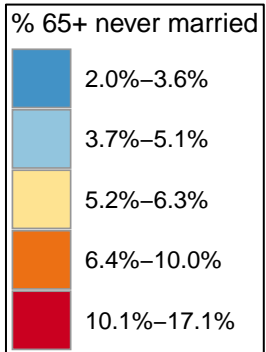

Percentage of Population Age 65+ Years Never Married

State Average: 8.0%

Source: ACS 2014–2018

Questions or ideas? Beth.Dugan@umb.edu

6/2020

% 65+ Population Who Are Never Married

Alphabetical Order of Town		Ranked Rate, High to Low	
Barrington	4.24%	Providence	17.06%
Bristol	2.88%	North Providence	12.90%
Burrillville	6.69%	Pawtucket	12.22%
Central Falls	5.05%	Woonsocket	10.69%
Charlestown	3.29%	Newport	10.44%
Coventry	4.22%	Johnston	10.37%
Cranston	7.44%	East Providence	9.96%
Cumberland	7.22%	Exeter	8.52%
East Greenwich	5.14%	Middletown	7.86%
East Providence	9.96%	Lincoln	7.62%
Exeter	8.52%	Smithfield	7.45%
Foster	5.44%	Cranston	7.44%
Glocester	5.35%	Cumberland	7.22%
Hopkinton	3.79%	Burrillville	6.69%
Jamestown	3.88%	Warwick	6.26%
Johnston	10.37%	Westerly	5.94%
Lincoln	7.62%	Little Compton	5.89%
Little Compton	5.89%	Tiverton	5.66%
Middletown	7.86%	Foster	5.44%
Narragansett	3.62%	Glocester	5.35%
Newport	10.44%	North Smithfield	5.25%
New Shoreham	3.17%	East Greenwich	5.14%
North Kingstown	3.91%	West Warwick	5.13%
North Providence	12.90%	Central Falls	5.05%
North Smithfield	5.25%	South Kingstown	4.99%
Pawtucket	12.22%	Barrington	4.24%
Portsmouth	2.50%	Coventry	4.22%
Providence	17.06%	North Kingstown	3.91%
Richmond	2.00%	Jamestown	3.88%
Scituate	2.41%	Hopkinton	3.79%
Smithfield	7.45%	Narragansett	3.62%
South Kingstown	4.99%	Warren	3.42%
Tiverton	5.66%	Charlestown	3.29%
Warren	3.42%	New Shoreham	3.17%
Warwick	6.26%	Bristol	2.88%
Westerly	5.94%	Portsmouth	2.50%
West Greenwich	2.49%	West Greenwich	2.49%
West Warwick	5.13%	Scituate	2.41%
Woonsocket	10.69%	Richmond	2.00%