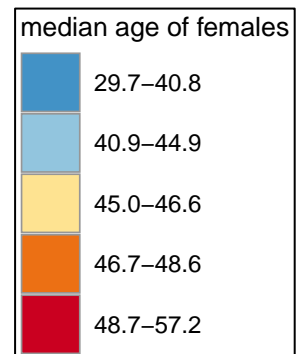

## Median Age of Females (All Ages)

**State Average: 41.6**

Source: ACS 2014-2018

Questions or ideas? [Beth.Dugan@umb.edu](mailto:Beth.Dugan@umb.edu)

6/2020

## Median Age of Females

Alphabetical Order of Town		Ranked Rate, High to Low	
Barrington	45.8	Little Compton	57.2
Bristol	43.6	New Shoreham	56.4
Burrillville	44.7	Jamestown	53.7
Central Falls	32.0	Tiverton	51.5
Charlestown	50.5	Charlestown	50.5
Coventry	44.9	Warren	50.1
Cranston	41.8	Glocester	49.0
Cumberland	44.8	Portsmouth	48.7
East Greenwich	44.9	North Smithfield	48.6
East Providence	45.7	Scituate	48.6
Exeter	46.0	Warwick	47.5
Foster	47.1	North Kingstown	47.4
Glocester	49.0	Smithfield	47.3
Hopkinton	45.2	Foster	47.1
Jamestown	53.7	Westerly	46.9
Johnston	46.6	West Greenwich	46.9
Lincoln	43.5	Johnston	46.6
Little Compton	57.2	Narragansett	46.5
Middletown	45.1	Exeter	46.0
Narragansett	46.5	Barrington	45.8
Newport	36.8	East Providence	45.7
New Shoreham	56.4	Hopkinton	45.2
North Kingstown	47.4	Middletown	45.1
North Providence	44.6	Coventry	44.9
North Smithfield	48.6	East Greenwich	44.9
Pawtucket	38.6	Cumberland	44.8
Portsmouth	48.7	Burrillville	44.7
Providence	30.2	North Providence	44.6
Richmond	44.6	Richmond	44.6
Scituate	48.6	Bristol	43.6
Smithfield	47.3	Lincoln	43.5
South Kingstown	40.4	Cranston	41.8
Tiverton	51.5	West Warwick	40.8
Warren	50.1	South Kingstown	40.4
Warwick	47.5	Pawtucket	38.6
Westerly	46.9	Woonsocket	38.4
West Greenwich	46.9	Newport	36.8
West Warwick	40.8	Central Falls	32.0
Woonsocket	38.4	Providence	30.2