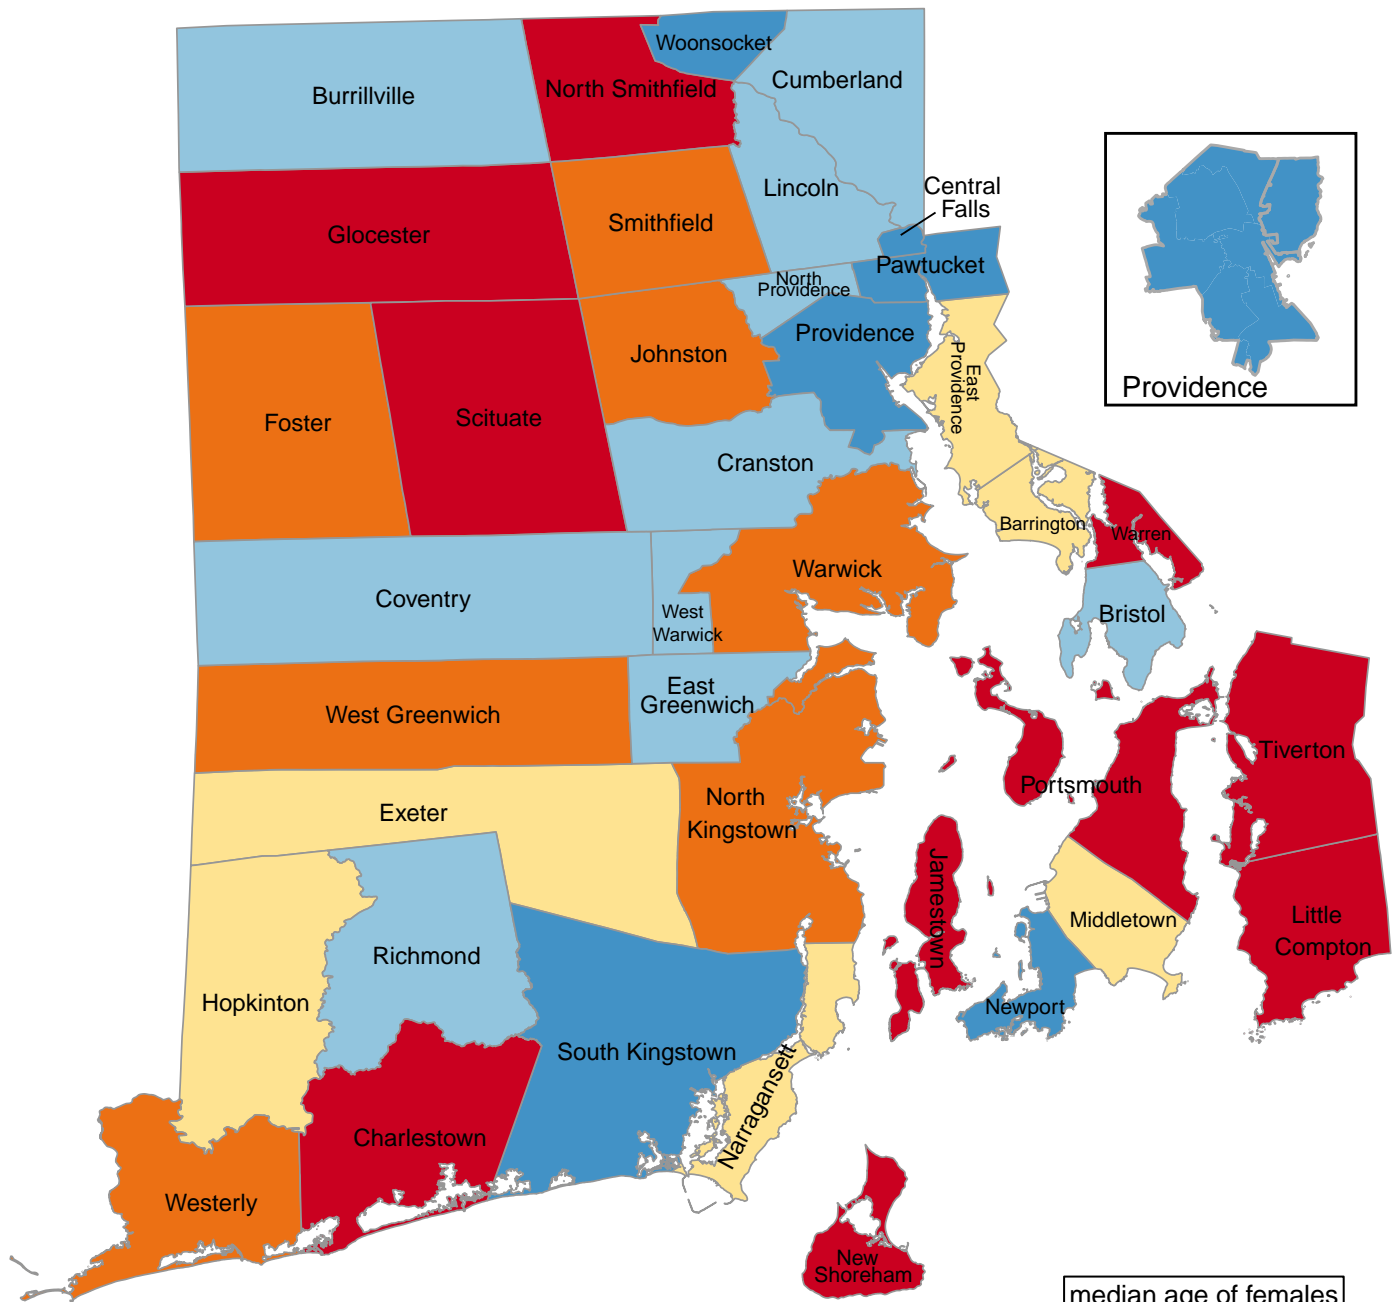

## Median Age of Females (All Ages)

**State Average: 41.6**

Source: ACS 2014-2018

Questions or ideas? [Beth.Dugan@umb.edu](mailto:Beth.Dugan@umb.edu)

6/2020

## Median Age of Females

Alphabetical Order of Town		Ranked Rate, High to Low	
Barrington	45.8	Little Compton	57.2
Bristol	43.6	New Shoreham	56.4
Burrillville	44.7	Jamestown	53.7
Central Falls	32.0	Tiverton	51.5
Charlestown	50.5	Charlestown	50.5
Coventry	44.9	Warren	50.1
Cranston	41.8	Glocester	49.0
Cumberland	44.8	Portsmouth	48.7
East Greenwich	44.9	North Smithfield	48.6
East Providence	45.7	Scituate	48.6
Exeter	46.0	Warwick	47.5
Foster	47.1	North Kingstown	47.4
Glocester	49.0	Smithfield	47.3
Hopkinton	45.2	Foster	47.1
Jamestown	53.7	Westerly	46.9
Johnston	46.6	West Greenwich	46.9
Lincoln	43.5	Johnston	46.6
Little Compton	57.2	Narragansett	46.5
Middletown	45.1	Exeter	46.0
Narragansett	46.5	Barrington	45.8
Newport	36.8	East Providence	45.7
New Shoreham	56.4	Hopkinton	45.2
North Kingstown	47.4	Middletown	45.1
North Providence	44.6	Coventry	44.9
North Smithfield	48.6	East Greenwich	44.9
Pawtucket	38.6	Cumberland	44.8
Portsmouth	48.7	Burrillville	44.7
Providence	30.2	North Providence	44.6
Richmond	44.6	Richmond	44.6
Scituate	48.6	Bristol	43.6
Smithfield	47.3	Lincoln	43.5
South Kingstown	40.4	Cranston	41.8
Tiverton	51.5	West Warwick	40.8
Warren	50.1	South Kingstown	40.4
Warwick	47.5	Pawtucket	38.6
Westerly	46.9	Woonsocket	38.4
West Greenwich	46.9	Newport	36.8
West Warwick	40.8	Central Falls	32.0
Woonsocket	38.4	Providence	30.2

Providence Neighborhoods	
Providence NE	29.7
Providence Other	30.9

Providence Neighborhoods	
Providence Other	30.9
Providence NE	29.7