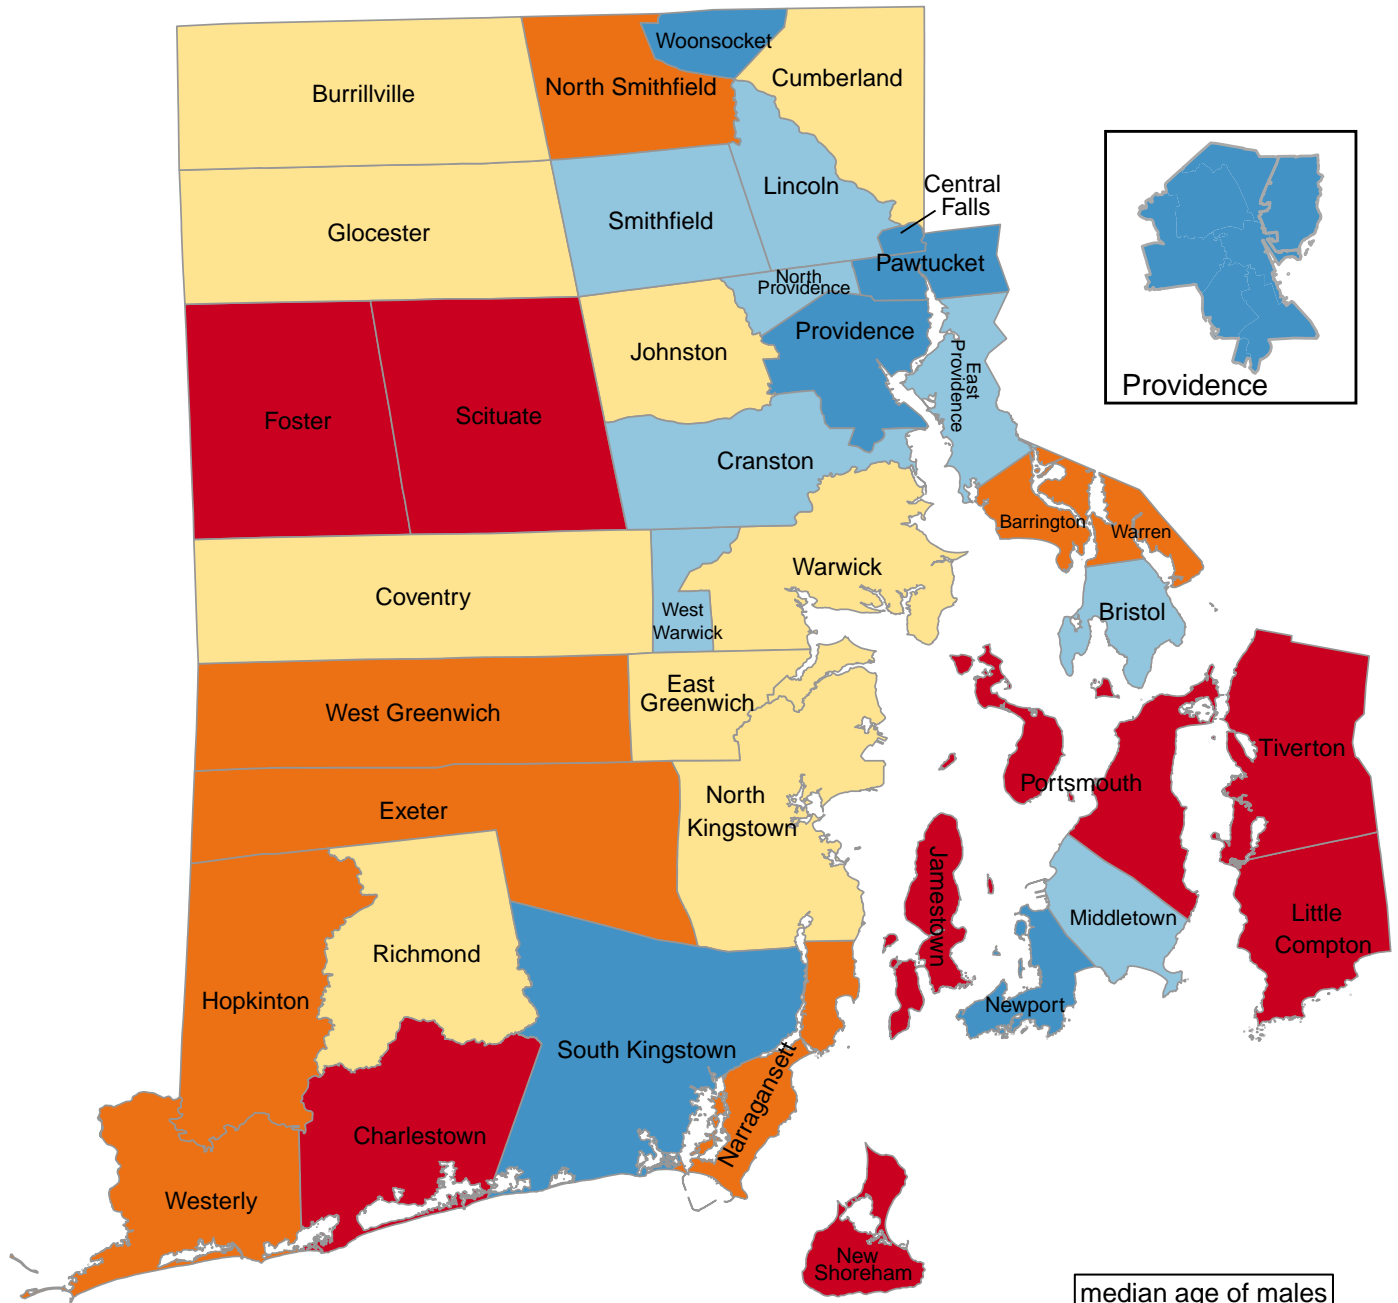

# Median Age of Males (All Ages)

**State Average: 38.1**

Source: ACS 2014-2018

Questions or ideas? [Beth.Dugan@umb.edu](mailto:Beth.Dugan@umb.edu)

6/2020

## Median Age of Males

Alphabetical Order of Town		Ranked Rate, High to Low	
Barrington	45.0	Little Compton	58.5
Bristol	37.7	New Shoreham	54.0
Burrillville	42.8	Jamestown	50.0
Central Falls	29.2	Scituate	49.7
Charlestown	46.2	Tiverton	48.5
Coventry	43.7	Foster	47.7
Cranston	38.8	Charlestown	46.2
Cumberland	43.5	Portsmouth	45.7
East Greenwich	42.4	Exeter	45.4
East Providence	37.7	North Smithfield	45.4
Exeter	45.4	Hopkinton	45.3
Foster	47.7	Barrington	45.0
Glocester	43.2	Narragansett	45.0
Hopkinton	45.3	Westerly	44.8
Jamestown	50.0	West Greenwich	44.5
Johnston	42.2	Warren	44.1
Lincoln	41.1	Coventry	43.7
Little Compton	58.5	Richmond	43.7
Middletown	41.3	North Kingstown	43.6
Narragansett	45.0	Cumberland	43.5
Newport	35.1	Glocester	43.2
New Shoreham	54.0	Burrillville	42.8
North Kingstown	43.6	East Greenwich	42.4
North Providence	40.7	Johnston	42.2
North Smithfield	45.4	Warwick	42.1
Pawtucket	35.4	Middletown	41.3
Portsmouth	45.7	Lincoln	41.1
Providence	29.9	North Providence	40.7
Richmond	43.7	Smithfield	40.3
Scituate	49.7	Cranston	38.8
Smithfield	40.3	Bristol	37.7
South Kingstown	33.5	East Providence	37.7
Tiverton	48.5	West Warwick	37.3
Warren	44.1	Woonsocket	35.7
Warwick	42.1	Pawtucket	35.4
Westerly	44.8	Newport	35.1
West Greenwich	44.5	South Kingstown	33.5
West Warwick	37.3	Providence	29.9
Woonsocket	35.7	Central Falls	29.2
Providence Neighborhoods		Providence Neighborhoods	
Providence NE	30.7	Providence NE	30.7
Providence Other	30.5	Providence Other	30.5