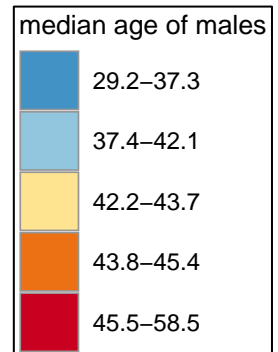

# Median Age of Males (All Ages)

**State Average: 38.1**

Source: ACS 2014-2018

Questions or ideas? [Beth.Dugan@umb.edu](mailto:Beth.Dugan@umb.edu)

6/2020

## Median Age of Males

Alphabetical Order of Town		Ranked Rate, High to Low	
Barrington	45.0	Little Compton	58.5
Bristol	37.7	New Shoreham	54.0
Burrillville	42.8	Jamestown	50.0
Central Falls	29.2	Scituate	49.7
Charlestown	46.2	Tiverton	48.5
Coventry	43.7	Foster	47.7
Cranston	38.8	Charlestown	46.2
Cumberland	43.5	Portsmouth	45.7
East Greenwich	42.4	Exeter	45.4
East Providence	37.7	North Smithfield	45.4
Exeter	45.4	Hopkinton	45.3
Foster	47.7	Barrington	45.0
Glocester	43.2	Narragansett	45.0
Hopkinton	45.3	Westerly	44.8
Jamestown	50.0	West Greenwich	44.5
Johnston	42.2	Warren	44.1
Lincoln	41.1	Coventry	43.7
Little Compton	58.5	Richmond	43.7
Middletown	41.3	North Kingstown	43.6
Narragansett	45.0	Cumberland	43.5
Newport	35.1	Glocester	43.2
New Shoreham	54.0	Burrillville	42.8
North Kingstown	43.6	East Greenwich	42.4
North Providence	40.7	Johnston	42.2
North Smithfield	45.4	Warwick	42.1
Pawtucket	35.4	Middletown	41.3
Portsmouth	45.7	Lincoln	41.1
Providence	29.9	North Providence	40.7
Richmond	43.7	Smithfield	40.3
Scituate	49.7	Cranston	38.8
Smithfield	40.3	Bristol	37.7
South Kingstown	33.5	East Providence	37.7
Tiverton	48.5	West Warwick	37.3
Warren	44.1	Woonsocket	35.7
Warwick	42.1	Pawtucket	35.4
Westerly	44.8	Newport	35.1
West Greenwich	44.5	South Kingstown	33.5
West Warwick	37.3	Providence	29.9
Woonsocket	35.7	Central Falls	29.2
Providence Neighborhoods		Providence Neighborhoods	
Providence NE	30.7	Providence NE	30.7
Providence Other	30.5	Providence Other	30.5