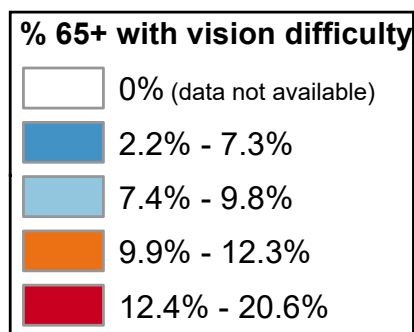

Percentage of Population Age 65+ Years with Self-Reported Vision Difficulty

State Average: 8.7%

Source: ACS, 2016-2020

Questions or ideas?
Beth.Dugan@umb.edu
September 2022

Percentage of Population Age 65+ Years with Self-Reported Vision Difficulty