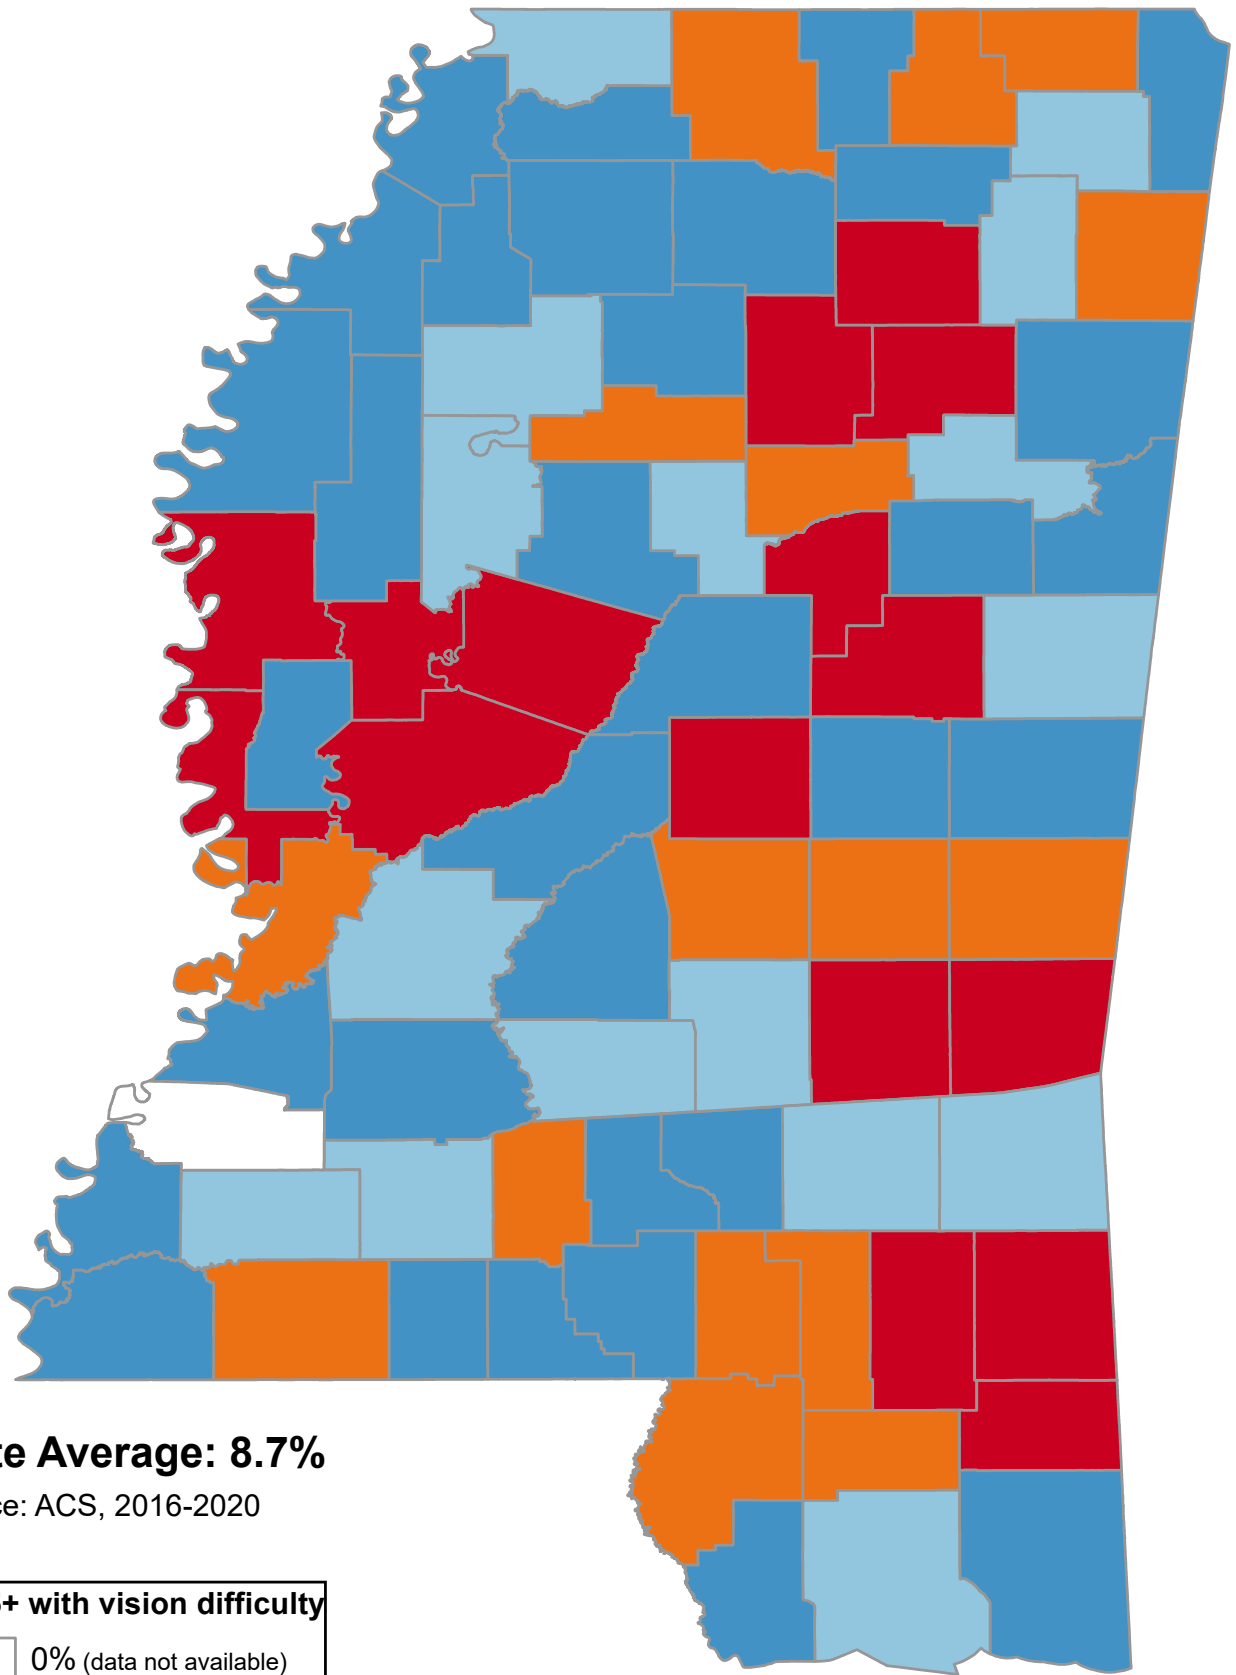

Percentage of Population Age 65+ Years with Self-Reported Vision Difficulty

State Average: 8.7%

Source: ACS, 2016-2020

Questions or ideas?
Beth.Dugan@umb.edu
September 2022

Percentage of Population Age 65+ Years with Self-Reported Vision Difficulty