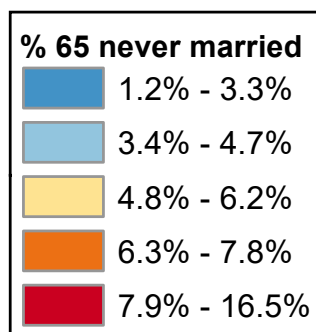

Percentage of Population Age 65+ Years Never Married

State Average: 5.3%

Source: ACS, 2016-2020

Questions or ideas?
Beth.Dugan@umb.edu
September 2022

Percentage of Population Age 65+ Years Never Married

<u>Alphabetical Order of County</u>				<u>Ranked High to Low</u>			
Adams	9.12%	Leflore	10.75%	Sharkey	16.51%	Tishomingo	5.50%
Alcorn	3.92%	Lincoln	4.16%	Tunica	15.94%	Smith	5.48%
Amite	5.08%	Lowndes	6.03%	Holmes	14.20%	Warren	5.42%
Attala	3.28%	Madison	8.01%	Webster	13.98%	Panola	5.20%
Benton	3.83%	Marion	5.56%	Jefferson	13.48%	Amite	5.08%
Bolivar	7.59%	Marshall	6.67%	Coahoma	12.14%	Jackson	4.86%
Calhoun	3.68%	Monroe	4.81%	Leflore	10.75%	Monroe	4.81%
Carroll	3.49%	Montgomery	9.34%	Tallahatchie	9.63%	DeSoto	4.65%
Chickasaw	3.30%	Neshoba	2.91%	Montgomery	9.34%	Clay	4.64%
Choctaw	3.40%	Newton	1.22%	Adams	9.12%	Lafayette	4.60%
Claiborne	8.02%	Noxubee	6.97%	Wilkinson	8.87%	Leake	4.55%
Clarke	5.83%	Oktibbeha	4.49%	Washington	8.70%	Oktibbeha	4.49%
Clay	4.64%	Panola	5.20%	Pike	8.19%	Hancock	4.24%
Coahoma	12.14%	Pearl River	1.91%	Claiborne	8.02%	Perry	4.22%
Copiah	6.46%	Perry	4.22%	Madison	8.01%	Lincoln	4.16%
Covington	6.20%	Pike	8.19%	Quitman	7.93%	Pontotoc	4.04%
DeSoto	4.65%	Pontotoc	4.04%	Yazoo	7.76%	Itawamba	4.03%
Forrest	6.90%	Prentiss	1.55%	Humphreys	7.74%	Alcorn	3.92%
Franklin	6.31%	Quitman	7.93%	Bolivar	7.59%	Harrison	3.86%
George	2.93%	Rankin	2.71%	Wayne	7.53%	Benton	3.83%
Greene	6.19%	Scott	6.81%	Kemper	7.16%	Calhoun	3.68%
Grenada	2.00%	Sharkey	16.51%	Hinds	7.13%	Carroll	3.49%
Hancock	4.24%	Simpson	6.22%	Noxubee	6.97%	Choctaw	3.40%
Harrison	3.86%	Smith	5.48%	Forrest	6.90%	Chickasaw	3.30%
Hinds	7.13%	Stone	6.16%	Yalobusha	6.89%	Attala	3.28%
Holmes	14.20%	Sunflower	6.22%	Scott	6.81%	Lee	2.93%
Humphreys	7.74%	Tallahatchie	9.63%	Jones	6.67%	George	2.93%
Issaquena	5.80%	Tate	2.58%	Marshall	6.67%	Neshoba	2.91%
Itawamba	4.03%	Tippah	2.32%	Copiah	6.46%	Rankin	2.71%
Jackson	4.86%	Tishomingo	5.50%	Winston	6.34%	Lamar	2.66%
Jasper	2.54%	Tunica	15.94%	Franklin	6.31%	Tate	2.58%
Jefferson	13.48%	Union	2.34%	Simpson	6.22%	Jasper	2.54%
Jefferson Davis	1.15%	Walthall	1.80%	Sunflower	6.22%	Union	2.34%
Jones	6.67%	Warren	5.42%	Covington	6.20%	Tippah	2.32%
Kemper	7.16%	Washington	8.70%	Greene	6.19%	Grenada	2.00%
Lafayette	4.60%	Wayne	7.53%	Stone	6.16%	Pearl River	1.91%
Lamar	2.66%	Webster	13.98%	Lowndes	6.03%	Walthall	1.80%
Lauderdale	5.83%	Wilkinson	8.87%	Clarke	5.83%	Lawrence	1.56%
Lawrence	1.56%	Winston	6.34%	Lauderdale	5.83%	Prentiss	1.55%
Leake	4.55%	Yalobusha	6.89%	Issaquena	5.80%	Newton	1.22%
Lee	2.93%	Yazoo	7.76%	Marion	5.56%	Jefferson Davis	1.15%