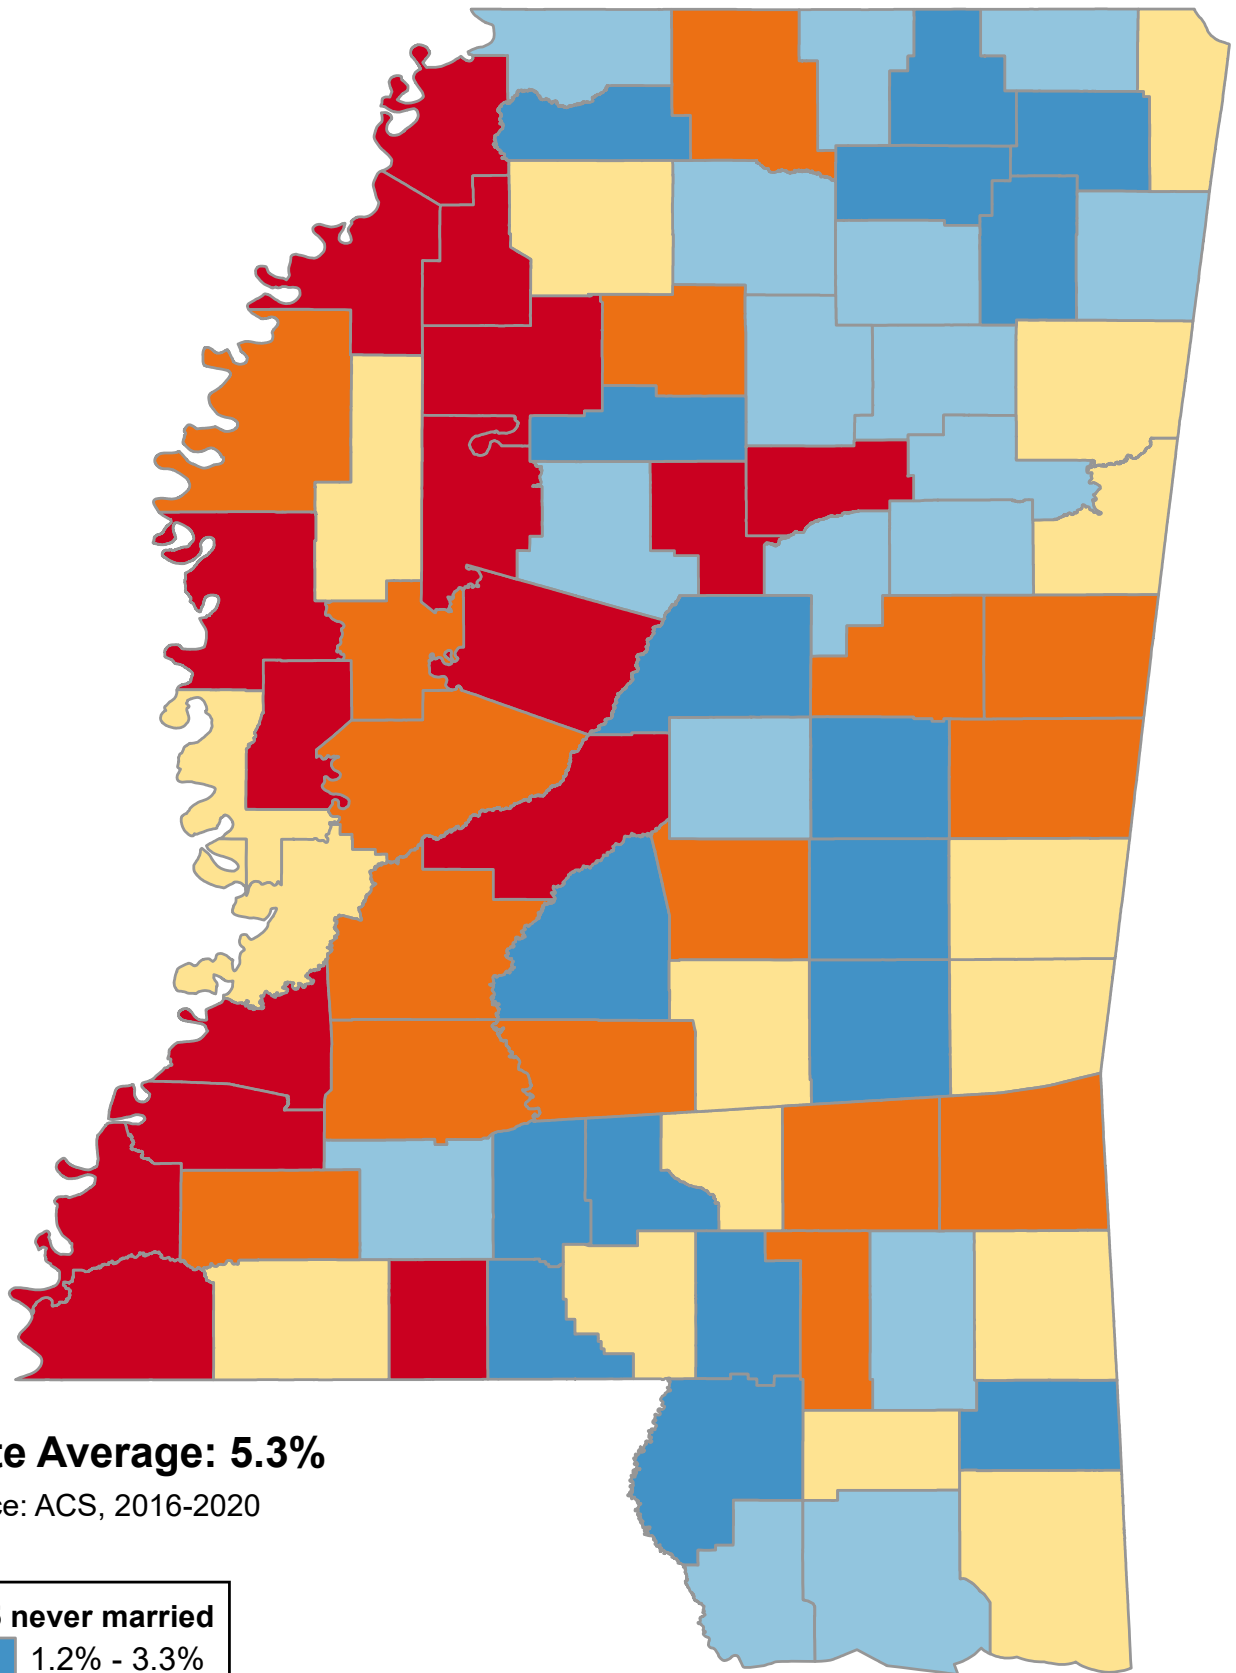

Percentage of Population Age 65+ Years Never Married

State Average: 5.3%

Source: ACS, 2016-2020

Questions or ideas?
Beth.Dugan@umb.edu
September 2022

Percentage of Population Age 65+ Years Never Married

<u>Alphabetical Order of County</u>				<u>Ranked High to Low</u>			
Adams	9.12%	Leflore	10.75%	Sharkey	16.51%	Tishomingo	5.50%
Alcorn	3.92%	Lincoln	4.16%	Tunica	15.94%	Smith	5.48%
Amite	5.08%	Lowndes	6.03%	Holmes	14.20%	Warren	5.42%
Attala	3.28%	Madison	8.01%	Webster	13.98%	Panola	5.20%
Benton	3.83%	Marion	5.56%	Jefferson	13.48%	Amite	5.08%
Bolivar	7.59%	Marshall	6.67%	Coahoma	12.14%	Jackson	4.86%
Calhoun	3.68%	Monroe	4.81%	Leflore	10.75%	Monroe	4.81%
Carroll	3.49%	Montgomery	9.34%	Tallahatchie	9.63%	DeSoto	4.65%
Chickasaw	3.30%	Neshoba	2.91%	Montgomery	9.34%	Clay	4.64%
Choctaw	3.40%	Newton	1.22%	Adams	9.12%	Lafayette	4.60%
Claiborne	8.02%	Noxubee	6.97%	Wilkinson	8.87%	Leake	4.55%
Clarke	5.83%	Oktibbeha	4.49%	Washington	8.70%	Oktibbeha	4.49%
Clay	4.64%	Panola	5.20%	Pike	8.19%	Hancock	4.24%
Coahoma	12.14%	Pearl River	1.91%	Claiborne	8.02%	Perry	4.22%
Copiah	6.46%	Perry	4.22%	Madison	8.01%	Lincoln	4.16%
Covington	6.20%	Pike	8.19%	Quitman	7.93%	Pontotoc	4.04%
DeSoto	4.65%	Pontotoc	4.04%	Yazoo	7.76%	Itawamba	4.03%
Forrest	6.90%	Prentiss	1.55%	Humphreys	7.74%	Alcorn	3.92%
Franklin	6.31%	Quitman	7.93%	Bolivar	7.59%	Harrison	3.86%
George	2.93%	Rankin	2.71%	Wayne	7.53%	Benton	3.83%
Greene	6.19%	Scott	6.81%	Kemper	7.16%	Calhoun	3.68%
Grenada	2.00%	Sharkey	16.51%	Hinds	7.13%	Carroll	3.49%
Hancock	4.24%	Simpson	6.22%	Noxubee	6.97%	Choctaw	3.40%
Harrison	3.86%	Smith	5.48%	Forrest	6.90%	Chickasaw	3.30%
Hinds	7.13%	Stone	6.16%	Yalobusha	6.89%	Attala	3.28%
Holmes	14.20%	Sunflower	6.22%	Scott	6.81%	Lee	2.93%
Humphreys	7.74%	Tallahatchie	9.63%	Jones	6.67%	George	2.93%
Issaquena	5.80%	Tate	2.58%	Marshall	6.67%	Neshoba	2.91%
Itawamba	4.03%	Tippah	2.32%	Copiah	6.46%	Rankin	2.71%
Jackson	4.86%	Tishomingo	5.50%	Winston	6.34%	Lamar	2.66%
Jasper	2.54%	Tunica	15.94%	Franklin	6.31%	Tate	2.58%
Jefferson	13.48%	Union	2.34%	Simpson	6.22%	Jasper	2.54%
Jefferson Davis	1.15%	Walthall	1.80%	Sunflower	6.22%	Union	2.34%
Jones	6.67%	Warren	5.42%	Covington	6.20%	Tippah	2.32%
Kemper	7.16%	Washington	8.70%	Greene	6.19%	Grenada	2.00%
Lafayette	4.60%	Wayne	7.53%	Stone	6.16%	Pearl River	1.91%
Lamar	2.66%	Webster	13.98%	Lowndes	6.03%	Walthall	1.80%
Lauderdale	5.83%	Wilkinson	8.87%	Clarke	5.83%	Lawrence	1.56%
Lawrence	1.56%	Winston	6.34%	Lauderdale	5.83%	Prentiss	1.55%
Leake	4.55%	Yalobusha	6.89%	Issaquena	5.80%	Newton	1.22%
Lee	2.93%	Yazoo	7.76%	Marion	5.56%	Jefferson Davis	1.15%