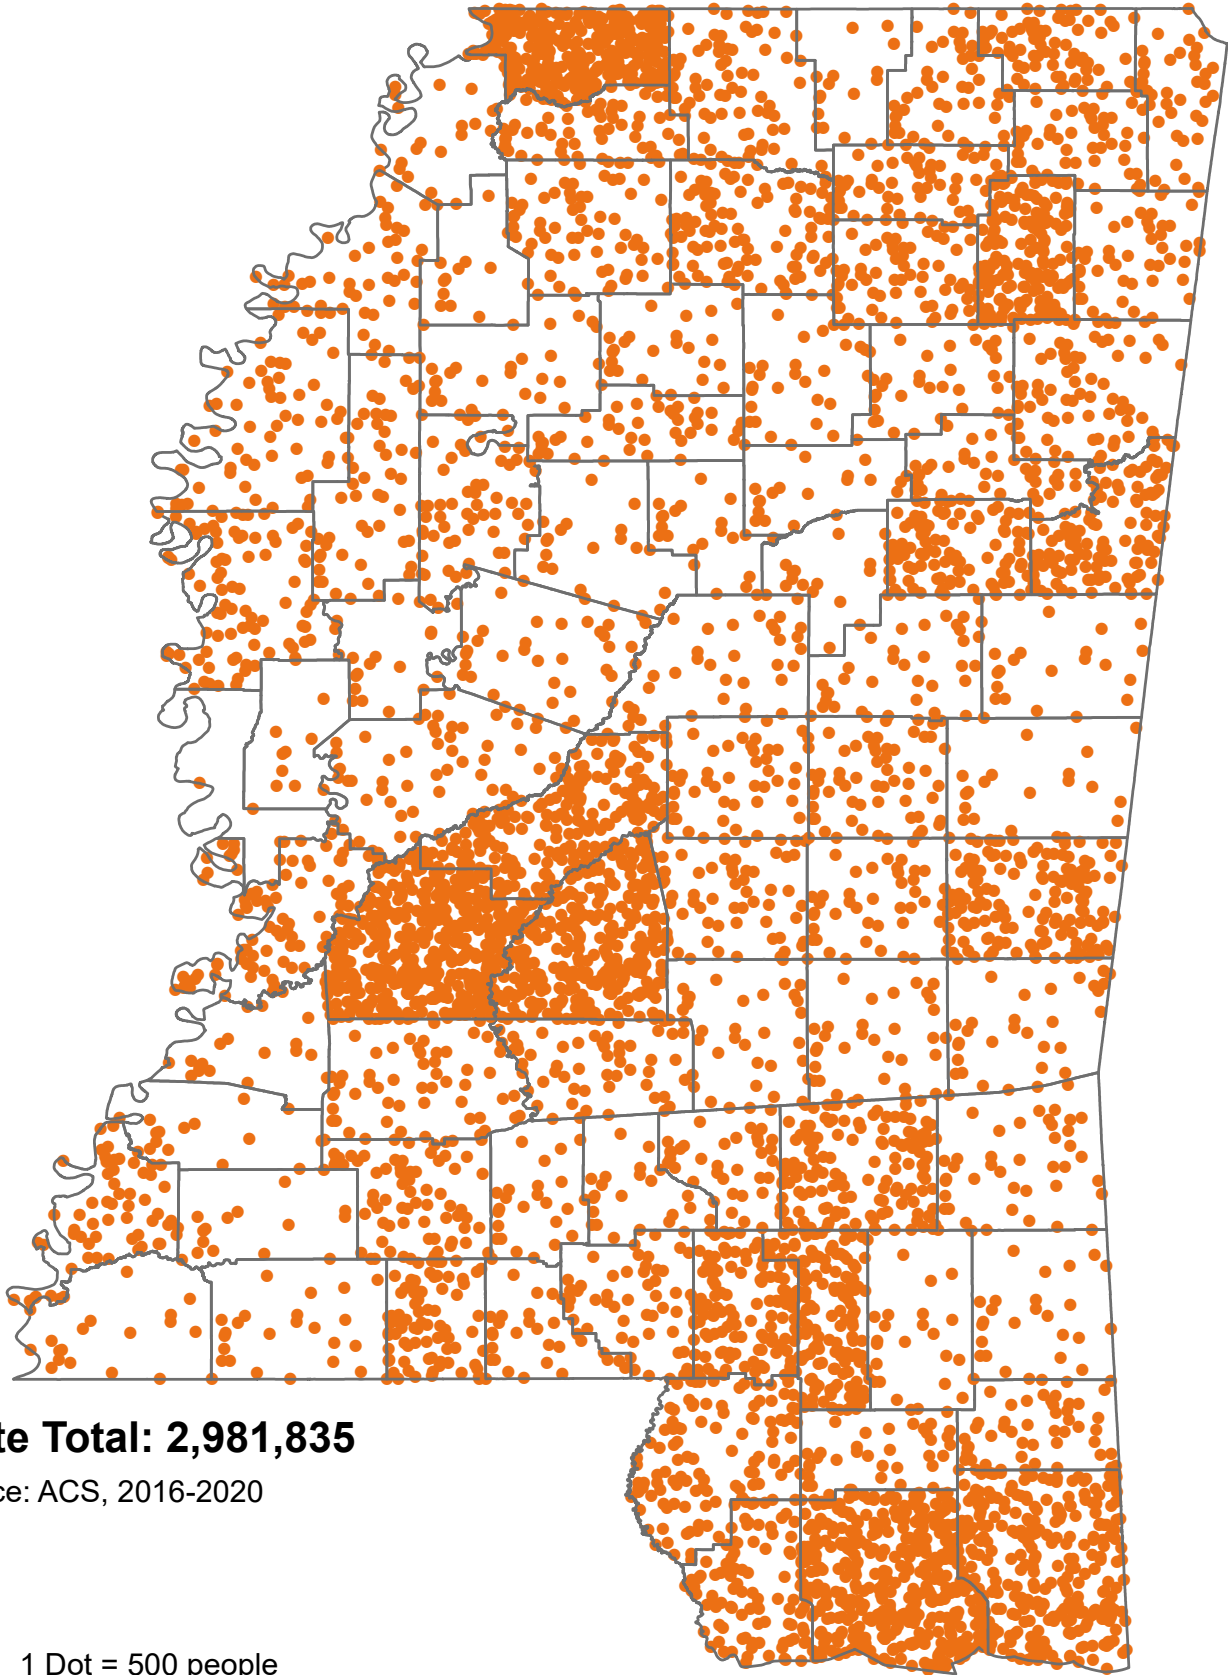

# Density of Total Population

**State Total: 2,981,835**

Source: ACS, 2016-2020

● 1 Dot = 500 people

Questions or ideas?  
Beth.Dugan@umb.edu  
August 2022

## Total Population All Ages

### Alphabetical Order of County

Adams	31,103	Leflore	28,764
Alcorn	37,058	Lincoln	34,197
Amite	12,341	Lowndes	58,896
Attala	18,308	Madison	105,482
Benton	8,275	Marion	24,785
Bolivar	31,253	Marshall	35,502
Calhoun	14,417	Monroe	35,559
Carroll	9,972	Montgomery	9,956
Chickasaw	17,060	Neshoba	29,250
Choctaw	8,206	Newton	21,215
Claiborne	9,042	Noxubee	10,566
Clarke	15,612	Oktibbeha	49,593
Clay	19,515	Panola	34,079
Coahoma	22,685	Pearl River	55,512
Copiah	28,339	Perry	11,981
Covington	18,810	Pike	39,365
DeSoto	182,256	Pontotoc	31,996
Forrest	75,162	Prentiss	25,155
Franklin	7,716	Quitman	7,038
George	24,098	Rankin	154,119
Greene	13,619	Scott	28,288
Grenada	20,927	Sharkey	4,427
Hancock	47,339	Simpson	26,818
Harrison	206,169	Smith	15,919
Hinds	235,604	Stone	18,282
Holmes	17,414	Sunflower	25,759
Humphreys	8,198	Tallahatchie	14,041
Issaquena	1,223	Tate	28,419
Itawamba	23,396	Tippah	21,976
Jackson	142,872	Tishomingo	19,396
Jasper	16,454	Tunica	9,807
Jefferson	7,129	Union	28,578
Jefferson Davis	11,182	Walthall	14,423
Jones	68,307	Warren	46,030
Kemper	9,829	Washington	45,072
Lafayette	54,059	Wayne	20,344
Lamar	62,693	Webster	9,727
Lauderdale	75,557	Wilkinson	8,727
Lawrence	12,595	Winston	18,116
Leake	22,791	Yalobusha	12,276
Lee	85,304	Yazoo	28,511