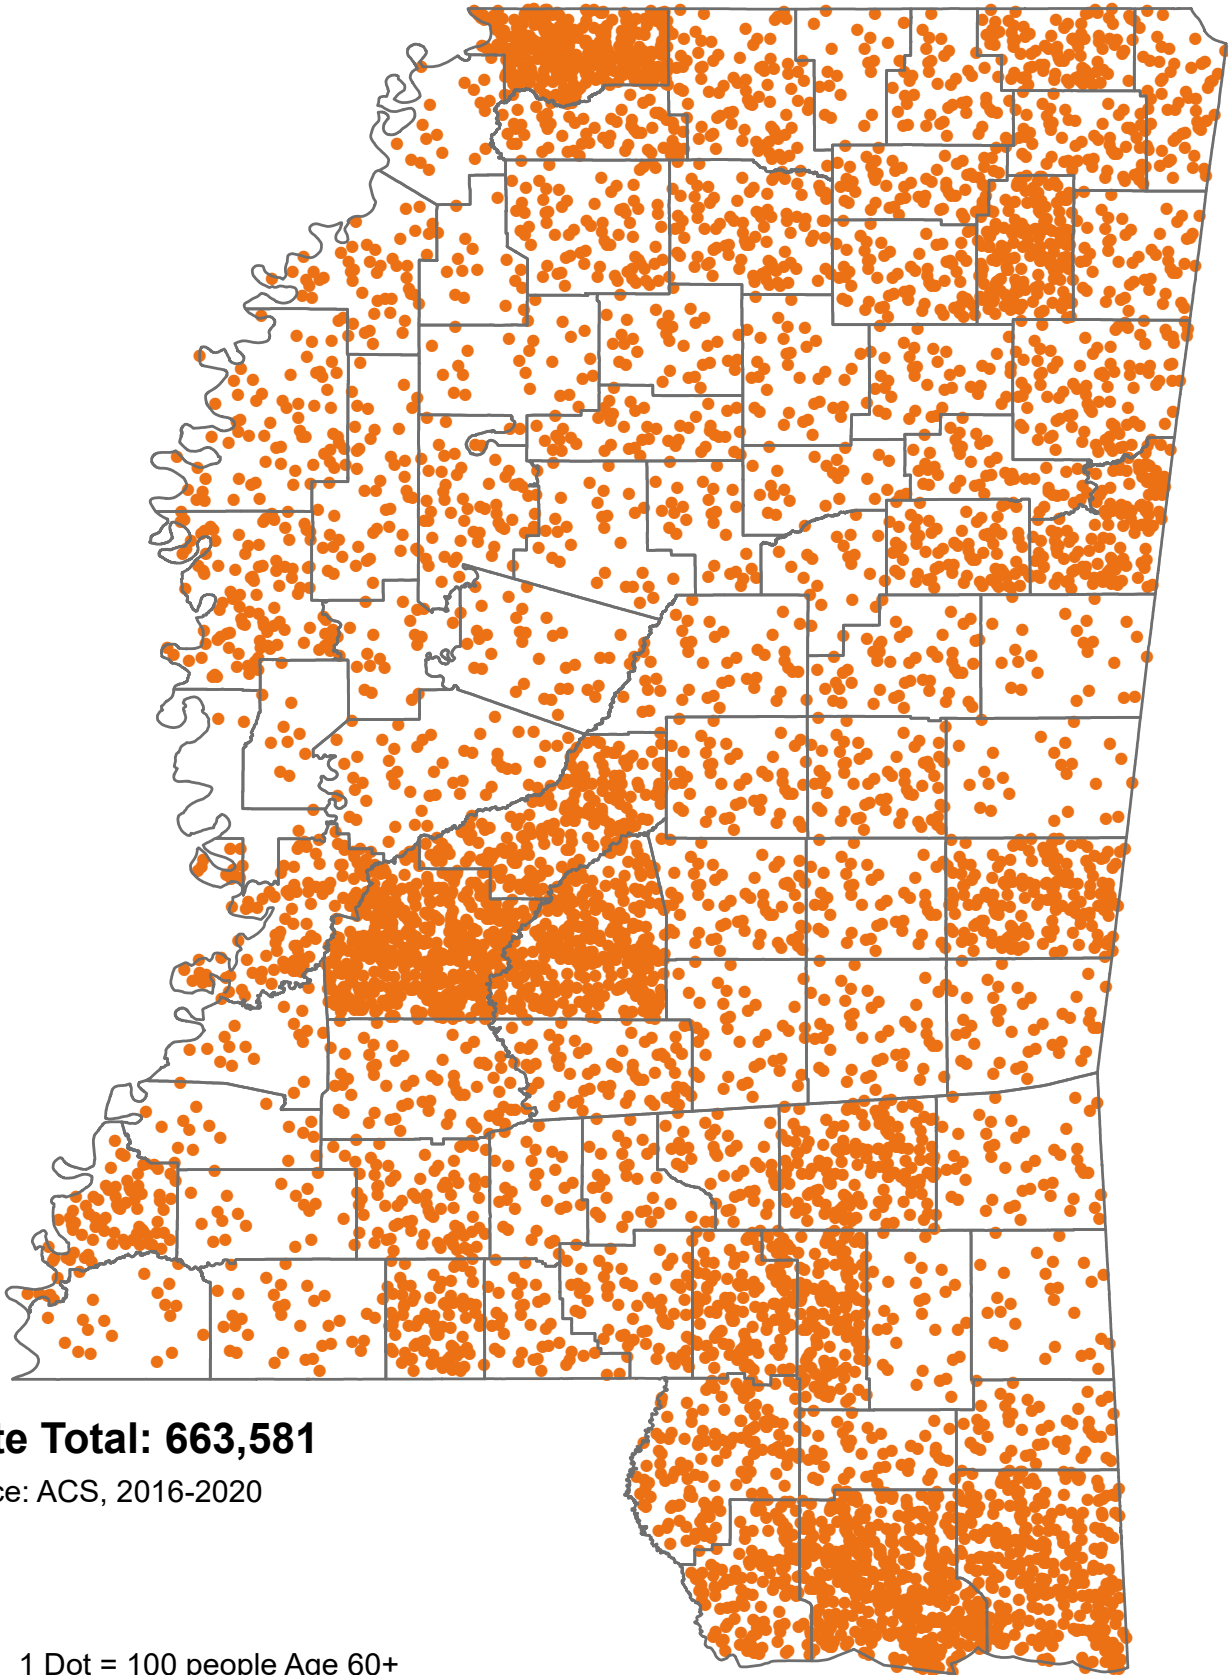

Density of Population Age 60+ Years

State Total: 663,581

Source: ACS, 2016-2020

● 1 Dot = 100 people Age 60+

Questions or ideas?
Beth.Dugan@umb.edu
August 2022

Total Population 60 Years or Older

<u>Alphabetical Order of County</u>				<u>Ranked High to Low</u>			
Adams	8,349	Leflore	5,894	Hinds	48,439	Clay	4,969
Alcorn	9,223	Lincoln	8,171	Harrison	43,399	George	4,969
Amite	3,610	Lowndes	13,128	DeSoto	33,839	Coahoma	4,952
Attala	4,587	Madison	20,376	Rankin	32,393	Wayne	4,950
Benton	2,208	Marion	6,367	Jackson	31,553	Grenada	4,902
Bolivar	6,796	Marshall	8,607	Madison	20,376	Tippah	4,831
Calhoun	3,704	Monroe	9,960	Lauderdale	17,869	Sunflower	4,784
Carroll	3,019	Montgomery	2,862	Lee	17,563	Newton	4,769
Chickasaw	4,139	Neshoba	6,374	Jones	16,347	Jasper	4,672
Choctaw	2,312	Newton	4,769	Forrest	14,840	Attala	4,587
Claiborne	2,016	Noxubee	2,501	Pearl River	14,345	Stone	4,557
Clarke	4,366	Oktibbeha	7,959	Hancock	13,498	Covington	4,391
Clay	4,969	Panola	7,881	Lowndes	13,128	Clarke	4,366
Coahoma	4,952	Pearl River	14,345	Lamar	12,247	Chickasaw	4,139
Copiah	6,573	Perry	2,998	Warren	11,291	Smith	4,079
Covington	4,391	Pike	8,806	Washington	10,555	Walthall	3,872
DeSoto	33,839	Pontotoc	6,836	Monroe	9,960	Holmes	3,794
Forrest	14,840	Prentiss	6,274	Lafayette	9,671	Calhoun	3,704
Franklin	2,088	Quitman	1,675	Alcorn	9,223	Amite	3,610
George	4,969	Rankin	32,393	Pike	8,806	Yalobusha	3,417
Greene	2,806	Scott	6,340	Marshall	8,607	Jefferson Davis	3,277
Grenada	4,902	Sharkey	1,114	Adams	8,349	Lawrence	3,131
Hancock	13,498	Simpson	6,657	Lincoln	8,171	Carroll	3,019
Harrison	43,399	Smith	4,079	Oktibbeha	7,959	Perry	2,998
Hinds	48,439	Stone	4,557	Panola	7,881	Tallahatchie	2,876
Holmes	3,794	Sunflower	4,784	Pontotoc	6,836	Montgomery	2,862
Humphreys	1,985	Tallahatchie	2,876	Bolivar	6,796	Greene	2,806
Issaquena	359	Tate	6,354	Simpson	6,657	Webster	2,572
Itawamba	5,372	Tippah	4,831	Copiah	6,573	Noxubee	2,501
Jackson	31,553	Tishomingo	5,517	Union	6,562	Kemper	2,493
Jasper	4,672	Tunica	1,852	Neshoba	6,374	Choctaw	2,312
Jefferson	1,676	Union	6,562	Marion	6,367	Benton	2,208
Jefferson Davis	3,277	Walthall	3,872	Tate	6,354	Franklin	2,088
Jones	16,347	Warren	11,291	Scott	6,340	Claiborne	2,016
Kemper	2,493	Washington	10,555	Prentiss	6,274	Humphreys	1,985
Lafayette	9,671	Wayne	4,950	Leflore	5,894	Wilkinson	1,978
Lamar	12,247	Webster	2,572	Tishomingo	5,517	Tunica	1,852
Lauderdale	17,869	Wilkinson	1,978	Itawamba	5,372	Jefferson	1,676
Lawrence	3,131	Winston	5,075	Yazoo	5,195	Quitman	1,675
Leake	4,974	Yalobusha	3,417	Winston	5,075	Sharkey	1,114
Lee	17,563	Yazoo	5,195	Leake	4,974	Issaquena	359