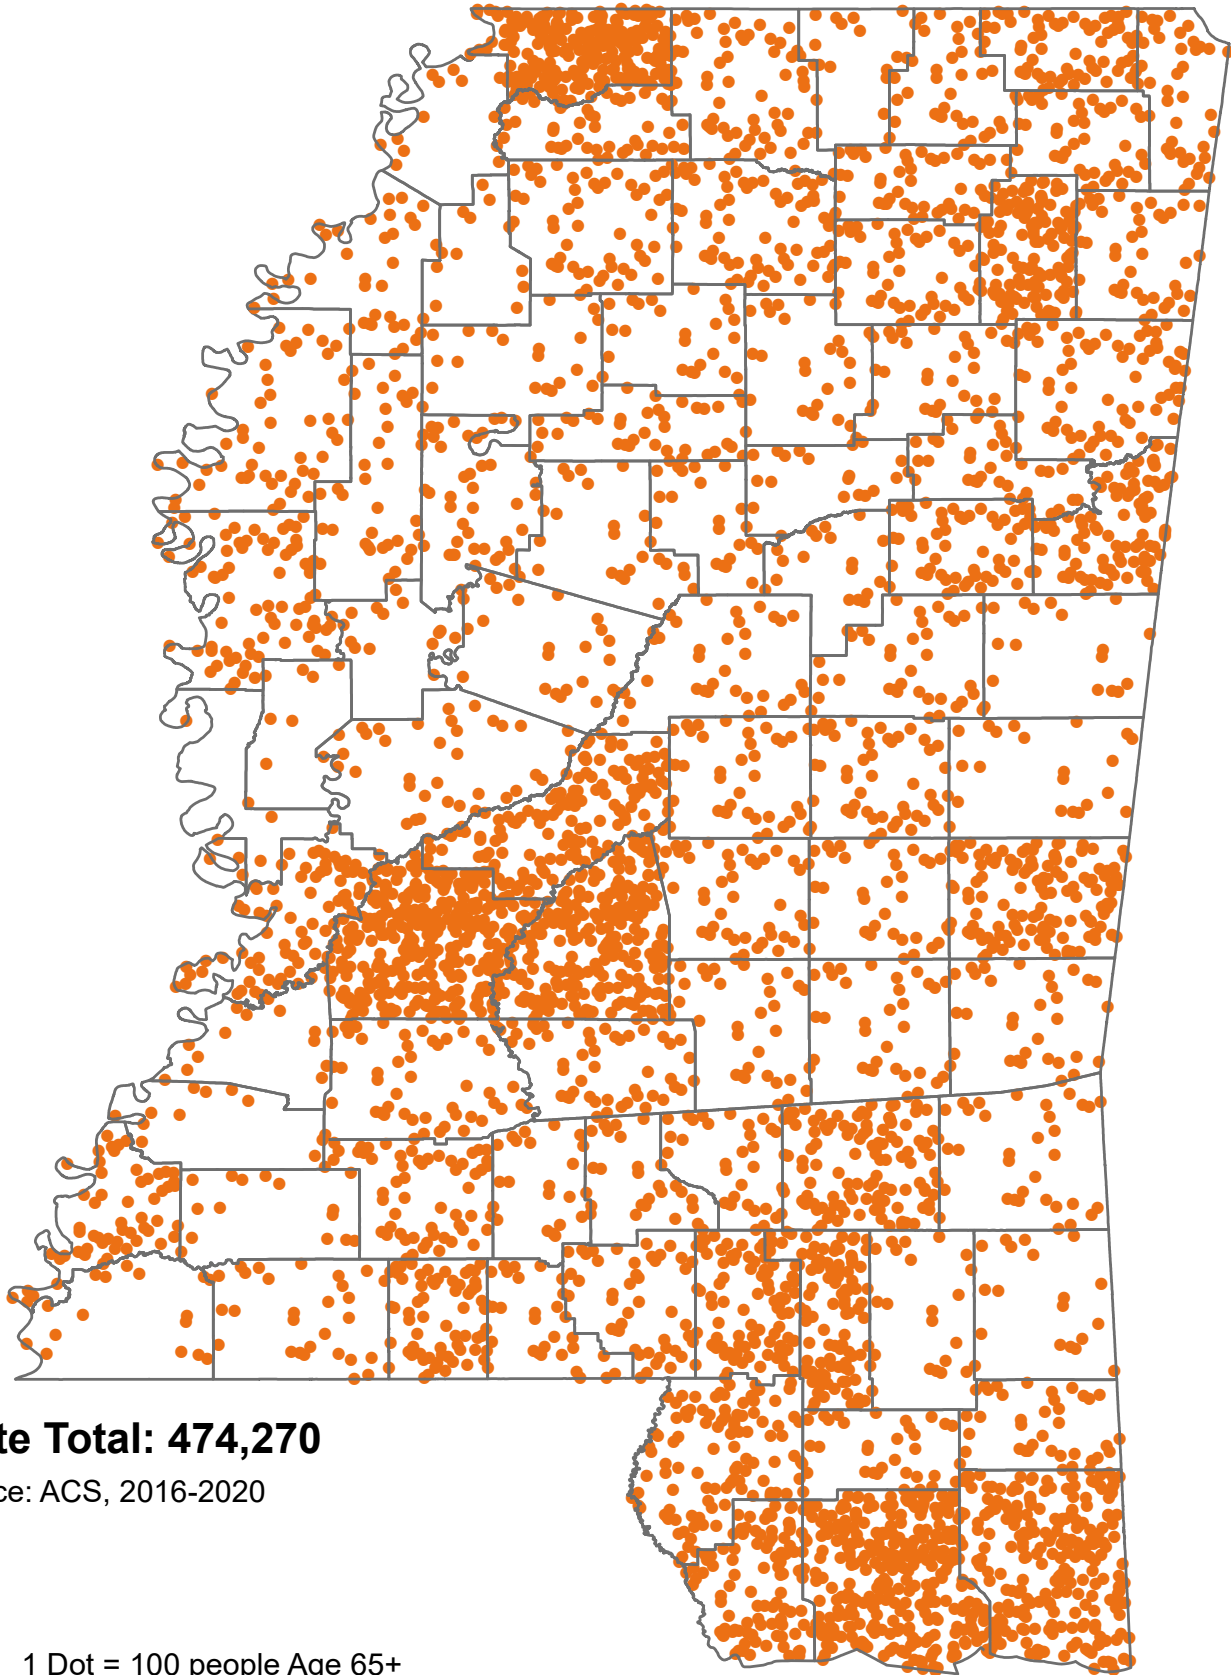

Density of Population Age 65+ Years

State Total: 474,270

Source: ACS, 2016-2020

● 1 Dot = 100 people Age 65+

Questions or ideas?
Beth.Dugan@umb.edu
August 2022

Total Population 65 Years or Older

Alphabetical Order of County

Adams	5,811	Leflore	4,085
Alcorn	6,814	Lincoln	5,813
Amite	2,895	Lowndes	9,402
Attala	3,539	Madison	13,869
Benton	1,489	Marion	4,569
Bolivar	4,876	Marshall	6,194
Calhoun	2,720	Monroe	7,002
Carroll	2,352	Montgomery	2,151
Chickasaw	2,966	Neshoba	4,770
Choctaw	1,796	Newton	3,439
Claiborne	1,521	Noxubee	1,735
Clarke	3,189	Oktibbeha	5,651
Clay	3,580	Panola	5,421
Coahoma	3,436	Pearl River	10,483
Copiah	4,923	Perry	2,178
Covington	3,212	Pike	6,633
DeSoto	23,617	Pontotoc	4,807
Forrest	10,246	Prentiss	4,461
Franklin	1,537	Quitman	1,223
George	3,555	Rankin	23,463
Greene	1,924	Scott	4,491
Grenada	3,697	Sharkey	763
Hancock	9,602	Simpson	4,760
Harrison	30,825	Smith	3,121
Hinds	33,586	Stone	3,069
Holmes	2,641	Sunflower	3,475
Humphreys	1,382	Tallahatchie	2,129
Issaquena	276	Tate	4,643
Itawamba	4,122	Tippah	3,580
Jackson	22,975	Tishomingo	3,999
Jasper	3,304	Tunica	1,186
Jefferson	1,105	Union	4,746
Jefferson Davis	2,512	Walthall	2,841
Jones	11,480	Warren	7,712
Kemper	2,054	Washington	7,376
Lafayette	6,832	Wayne	3,334
Lamar	8,525	Webster	1,752
Lauderdale	12,976	Wilkinson	1,511
Lawrence	2,250	Winston	3,689
Leake	3,689	Yalobusha	2,497
Lee	12,704	Yazoo	3,712