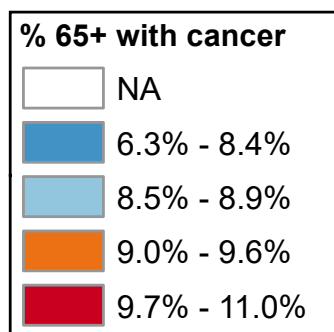

Percentage of Medicare Beneficiaries Age 65+ Years with Breast, Colorectal, Lung, or Prostate Cancer

State Average: 8.8%

Source: CMS, 2018

Questions or ideas?
Beth.Dugan@umb.edu
September 2022

Percentage of Medicare Beneficiaries Age 65+ Years with Breast, Colorectal, Lung, or Prostate Cancer