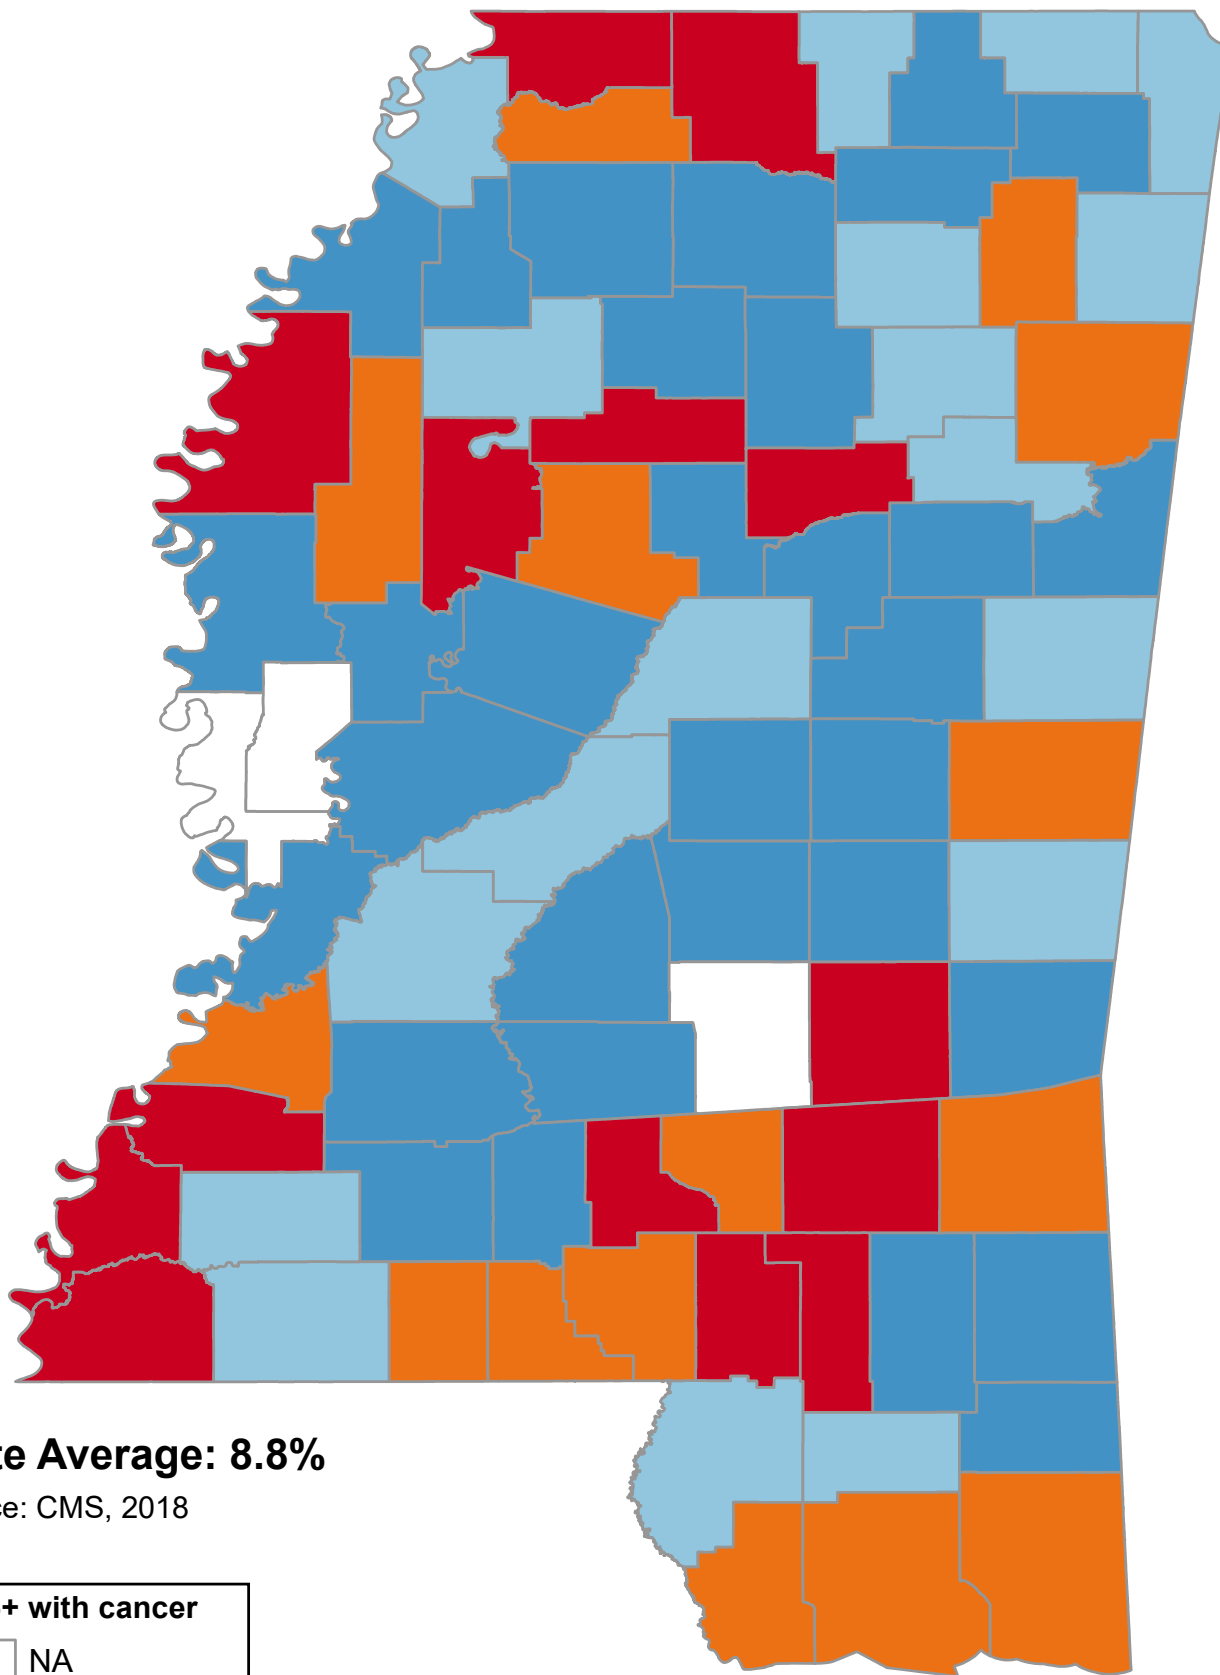

Percentage of Medicare Beneficiaries Age 65+ Years with Breast, Colorectal, Lung, or Prostate Cancer

State Average: 8.8%

Source: CMS, 2018

Questions or ideas?
Beth.Dugan@umb.edu
September 2022

Percentage of Medicare Beneficiaries Age 65+ Years with Breast, Colorectal, Lung, or Prostate Cancer