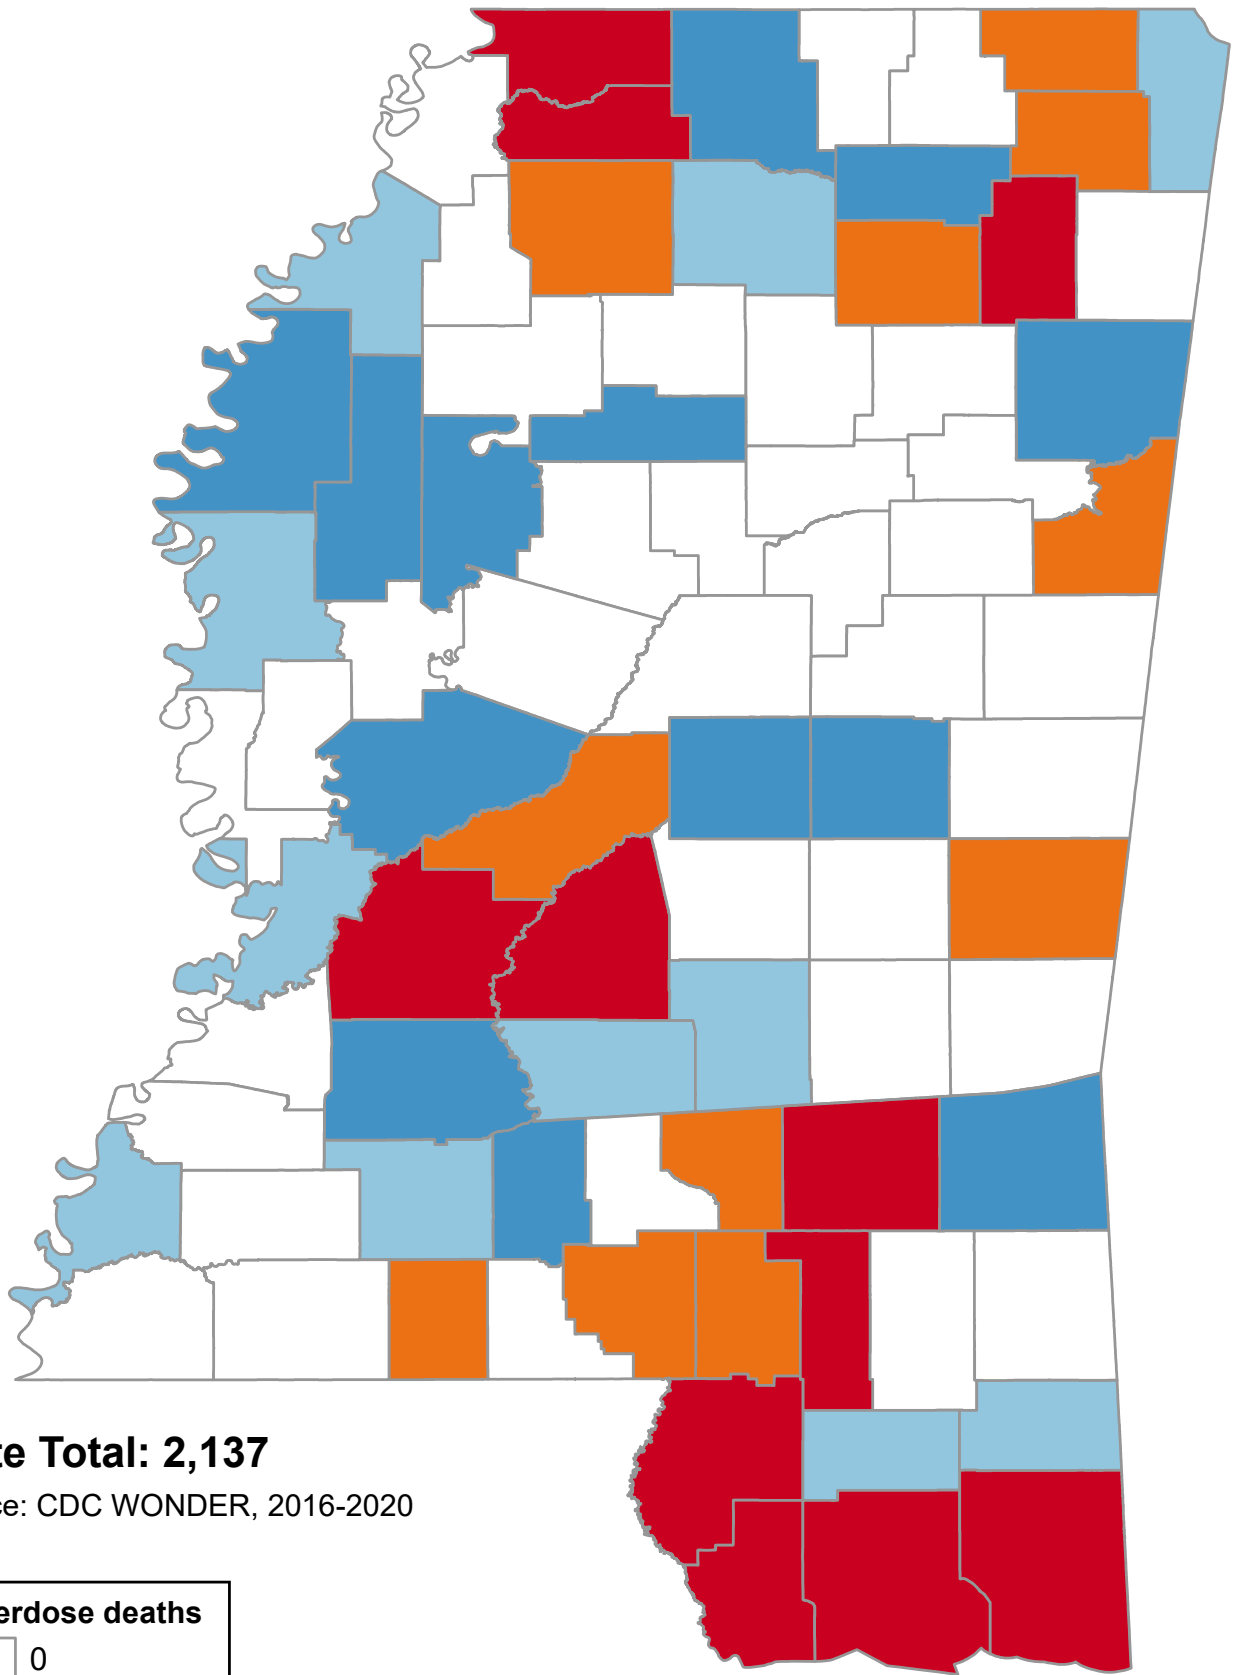

Number of Drug Overdose Deaths of All Ages

State Total: 2,137

Source: CDC WONDER, 2016-2020

Questions or ideas?
Beth.Dugan@umb.edu
September 2022

Number of Drug Overdose Deaths of All Ages

<u>Alphabetical Order of County</u>				<u>Ranked High to Low</u>			
Adams	21	Leflore	12	Harrison	220	Union	12
Alcorn	26	Lincoln	19	DeSoto	198	Bolivar	10
Amite	0	Lowndes	29	Jackson	185	Grenada	10
Attala	0	Madison	31	Hinds	148	Lawrence	10
Benton	0	Marion	31	Rankin	133	Leake	10
Bolivar	10	Marshall	16	Pearl River	96	Amite	0
Calhoun	0	Monroe	14	Hancock	88	Attala	0
Carroll	0	Montgomery	0	Lee	64	Benton	0
Chickasaw	0	Neshoba	16	Forrest	51	Calhoun	0
Choctaw	0	Newton	0	Jones	47	Carroll	0
Claiborne	0	Noxubee	0	Tate	38	Chickasaw	0
Clarke	0	Oktibbeha	0	Lamar	35	Choctaw	0
Clay	0	Panola	22	Lauderdale	34	Claiborne	0
Coahoma	17	Pearl River	96	Madison	31	Clarke	0
Copiah	12	Perry	0	Marion	31	Clay	0
Covington	24	Pike	31	Pike	31	Franklin	0
DeSoto	198	Pontotoc	26	Lowndes	29	Greene	0
Forrest	51	Prentiss	22	Alcorn	26	Holmes	0
Franklin	0	Quitman	0	Pontotoc	26	Humphreys	0
George	20	Rankin	133	Covington	24	Issaquena	0
Greene	0	Scott	0	Panola	22	Itawamba	0
Grenada	10	Sharkey	0	Prentiss	22	Jasper	0
Hancock	88	Simpson	20	Adams	21	Jefferson	0
Harrison	220	Smith	17	George	20	Jefferson Davis	0
Hinds	148	Stone	17	Lafayette	20	Kemper	0
Holmes	0	Sunflower	15	Simpson	20	Montgomery	0
Humphreys	0	Tallahatchie	0	Lincoln	19	Newton	0
Issaquena	0	Tate	38	Tishomingo	19	Noxubee	0
Itawamba	0	Tippah	0	Washington	19	Oktibbeha	0
Jackson	185	Tishomingo	19	Coahoma	17	Perry	0
Jasper	0	Tunica	0	Smith	17	Quitman	0
Jefferson	0	Union	12	Stone	17	Scott	0
Jefferson Davis	0	Walthall	0	Warren	17	Sharkey	0
Jones	47	Warren	17	Marshall	16	Tallahatchie	0
Kemper	0	Washington	19	Neshoba	16	Tippah	0
Lafayette	20	Wayne	14	Sunflower	15	Tunica	0
Lamar	35	Webster	0	Yazoo	15	Walthall	0
Lauderdale	34	Wilkinson	0	Monroe	14	Webster	0
Lawrence	10	Winston	0	Wayne	14	Wilkinson	0
Leake	10	Yalobusha	0	Copiah	12	Winston	0
Lee	64	Yazoo	15	Leflore	12	Yalobusha	0