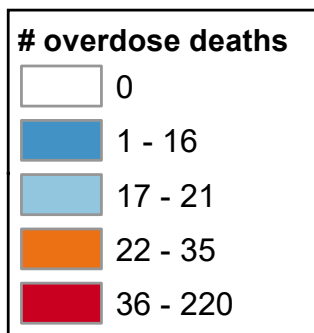

Number of Drug Overdose Deaths of All Ages

State Total: 2,137

Source: CDC WONDER, 2016-2020

Questions or ideas?
Beth.Dugan@umb.edu
September 2022

Number of Drug Overdose Deaths of All Ages

<u>Alphabetical Order of County</u>				<u>Ranked High to Low</u>			
Adams	21	Leflore	12	Harrison	220	Union	12
Alcorn	26	Lincoln	19	DeSoto	198	Bolivar	10
Amite	0	Lowndes	29	Jackson	185	Grenada	10
Attala	0	Madison	31	Hinds	148	Lawrence	10
Benton	0	Marion	31	Rankin	133	Leake	10
Bolivar	10	Marshall	16	Pearl River	96	Amite	0
Calhoun	0	Monroe	14	Hancock	88	Attala	0
Carroll	0	Montgomery	0	Lee	64	Benton	0
Chickasaw	0	Neshoba	16	Forrest	51	Calhoun	0
Choctaw	0	Newton	0	Jones	47	Carroll	0
Claiborne	0	Noxubee	0	Tate	38	Chickasaw	0
Clarke	0	Oktibbeha	0	Lamar	35	Choctaw	0
Clay	0	Panola	22	Lauderdale	34	Claiborne	0
Coahoma	17	Pearl River	96	Madison	31	Clarke	0
Copiah	12	Perry	0	Marion	31	Clay	0
Covington	24	Pike	31	Pike	31	Franklin	0
DeSoto	198	Pontotoc	26	Lowndes	29	Greene	0
Forrest	51	Prentiss	22	Alcorn	26	Holmes	0
Franklin	0	Quitman	0	Pontotoc	26	Humphreys	0
George	20	Rankin	133	Covington	24	Issaquena	0
Greene	0	Scott	0	Panola	22	Itawamba	0
Grenada	10	Sharkey	0	Prentiss	22	Jasper	0
Hancock	88	Simpson	20	Adams	21	Jefferson	0
Harrison	220	Smith	17	George	20	Jefferson Davis	0
Hinds	148	Stone	17	Lafayette	20	Kemper	0
Holmes	0	Sunflower	15	Simpson	20	Montgomery	0
Humphreys	0	Tallahatchie	0	Lincoln	19	Newton	0
Issaquena	0	Tate	38	Tishomingo	19	Noxubee	0
Itawamba	0	Tippah	0	Washington	19	Oktibbeha	0
Jackson	185	Tishomingo	19	Coahoma	17	Perry	0
Jasper	0	Tunica	0	Smith	17	Quitman	0
Jefferson	0	Union	12	Stone	17	Scott	0
Jefferson Davis	0	Walthall	0	Warren	17	Sharkey	0
Jones	47	Warren	17	Marshall	16	Tallahatchie	0
Kemper	0	Washington	19	Neshoba	16	Tippah	0
Lafayette	20	Wayne	14	Sunflower	15	Tunica	0
Lamar	35	Webster	0	Yazoo	15	Walthall	0
Lauderdale	34	Wilkinson	0	Monroe	14	Webster	0
Lawrence	10	Winston	0	Wayne	14	Wilkinson	0
Leake	10	Yalobusha	0	Copiah	12	Winston	0
Lee	64	Yazoo	15	Leflore	12	Yalobusha	0