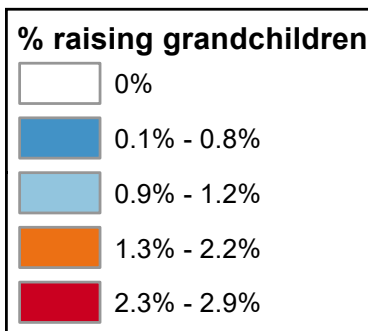

Percentage of Grandparents Raising Grandchildren

State Average: 1.2%

Source: ACS, 2016-2020

% of Grandparents Raising Grandchildren

<u>Alphabetical Order of County</u>		<u>Ranked High to Low</u>	
Albany	0.21%	Fremont	2.92%
Big Horn	1.23%	Uinta	2.67%
Campbell	0.48%	Goshen	2.26%
Carbon	1.41%	Sweetwater	2.17%
Converse	0.97%	Washakie	2.16%
Crook	0.61%	Sublette	1.47%
Fremont	2.92%	Carbon	1.41%
Goshen	2.26%	Natrona	1.38%
Hot Springs	0.60%	Laramie	1.25%
Johnson	0%	Big Horn	1.23%
Laramie	1.25%	Niobrara	1.06%
Lincoln	0.86%	Converse	0.97%
Natrona	1.38%	Lincoln	0.86%
Niobrara	1.06%	Platte	0.78%
Park	0.71%	Park	0.71%
Platte	0.78%	Crook	0.61%
Sheridan	0.30%	Hot Springs	0.60%
Sublette	1.47%	Weston	0.48%
Sweetwater	2.17%	Campbell	0.48%
Teton	0.15%	Sheridan	0.30%
Uinta	2.67%	Albany	0.21%
Washakie	2.16%	Teton	0.15%
Weston	0.48%	Johnson	0%