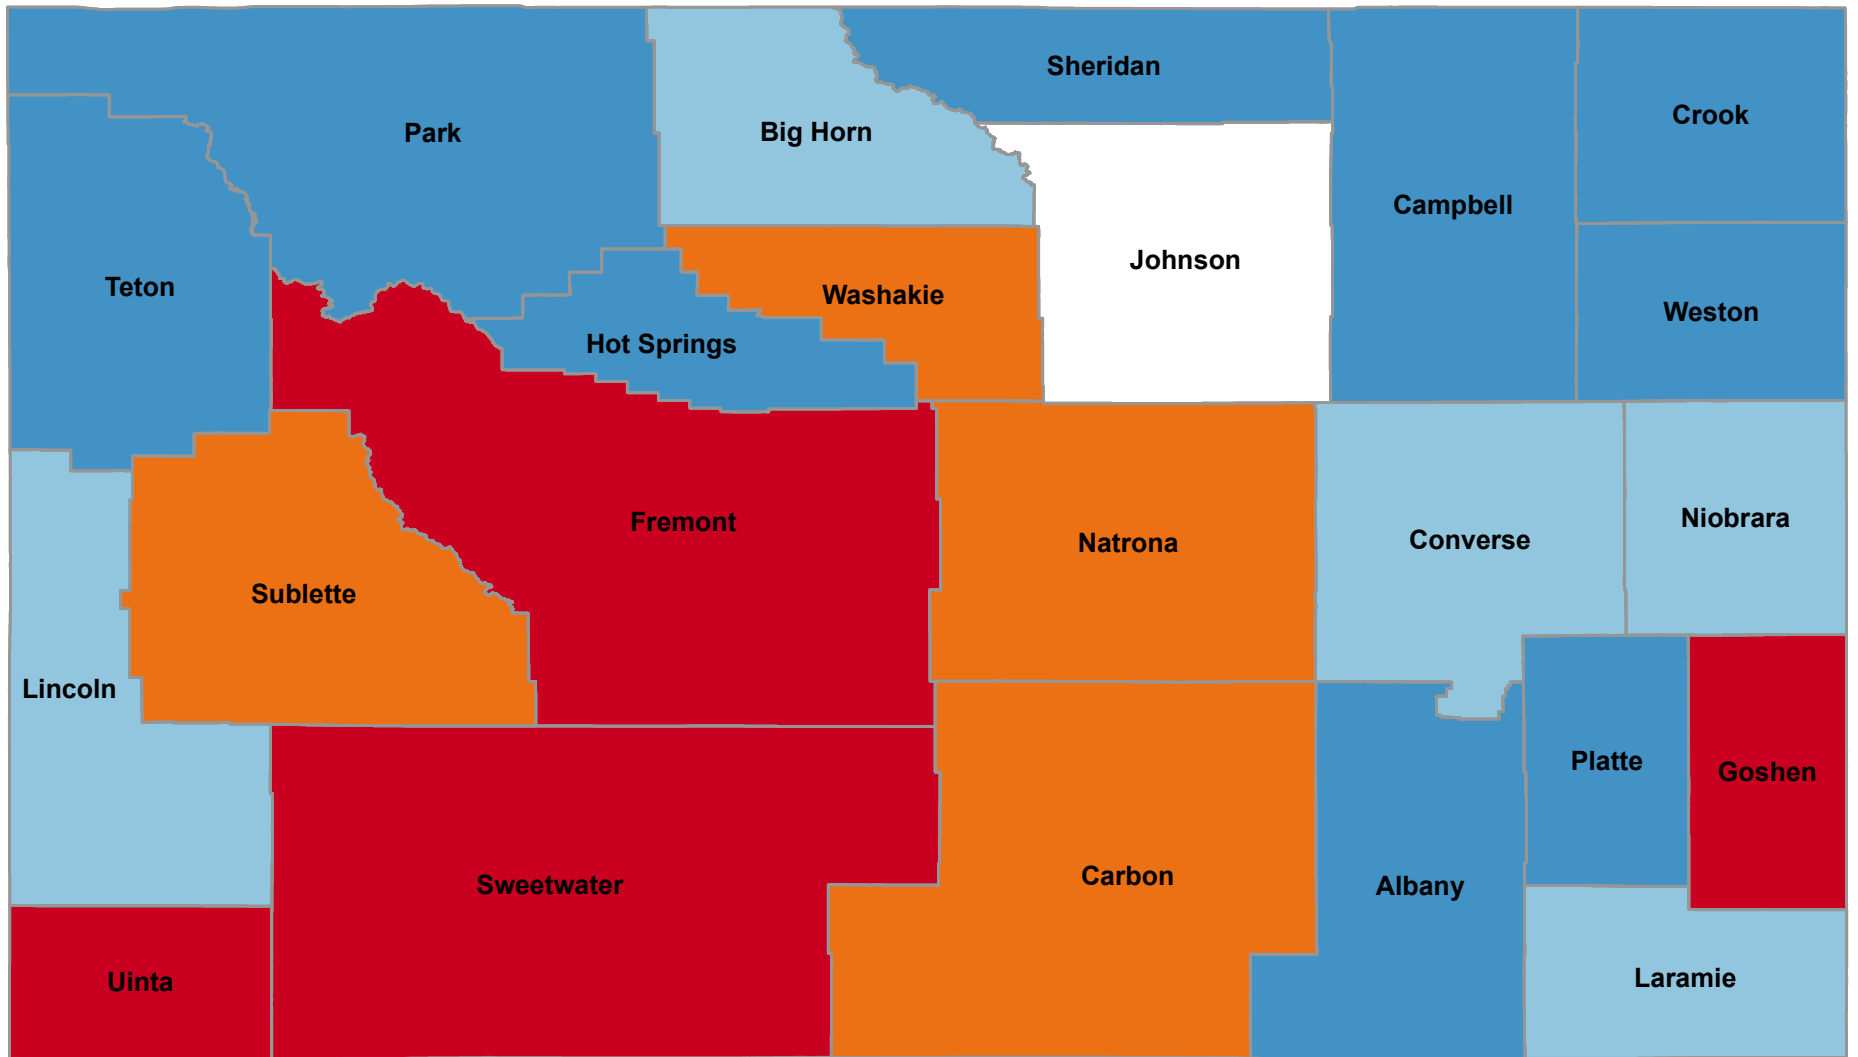

Percentage of Grandparents Raising Grandchildren

State Average: 1.2%

Source: ACS, 2016-2020

% of Grandparents Raising Grandchildren

<u>Alphabetical Order of County</u>		<u>Ranked High to Low</u>	
Albany	0.21%	Fremont	2.92%
Big Horn	1.23%	Uinta	2.67%
Campbell	0.48%	Goshen	2.26%
Carbon	1.41%	Sweetwater	2.17%
Converse	0.97%	Washakie	2.16%
Crook	0.61%	Sublette	1.47%
Fremont	2.92%	Carbon	1.41%
Goshen	2.26%	Natrona	1.38%
Hot Springs	0.60%	Laramie	1.25%
Johnson	0%	Big Horn	1.23%
Laramie	1.25%	Niobrara	1.06%
Lincoln	0.86%	Converse	0.97%
Natrona	1.38%	Lincoln	0.86%
Niobrara	1.06%	Platte	0.78%
Park	0.71%	Park	0.71%
Platte	0.78%	Crook	0.61%
Sheridan	0.30%	Hot Springs	0.60%
Sublette	1.47%	Weston	0.48%
Sweetwater	2.17%	Campbell	0.48%
Teton	0.15%	Sheridan	0.30%
Uinta	2.67%	Albany	0.21%
Washakie	2.16%	Teton	0.15%
Weston	0.48%	Johnson	0%