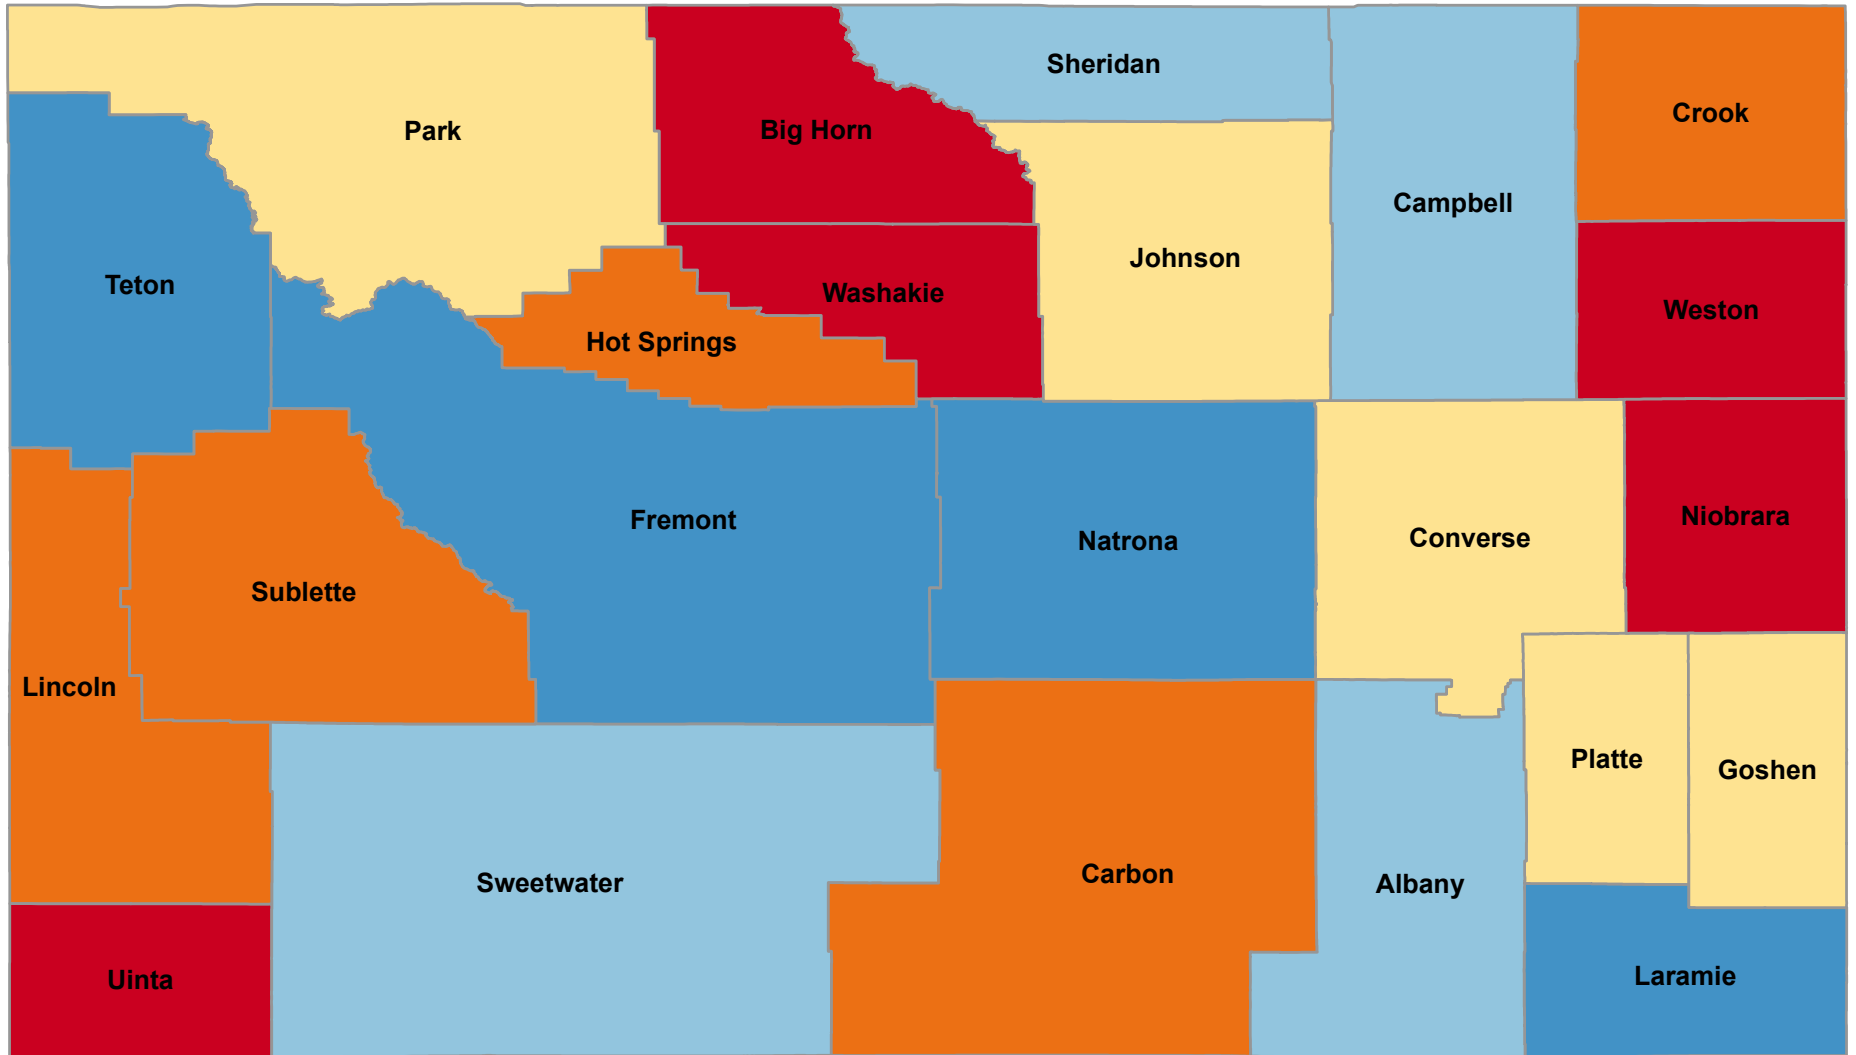

Percentage of Persons Age 60+ Years who Always Drive or Ride Wearing a Seatbelt

State Average: 78.7%

Source: BRFSS, 2011-2020

% 60+ Who Always Drive or Ride Wearing a Seatbelt

<u>Alphabetical Order of County</u>		<u>Ranked High to Low</u>	
Albany	77.69%	Laramie	87.23%
Big Horn	65.88%	Teton	83.98%
Campbell	79.27%	Fremont	83.24%
Carbon	70.67%	Natrona	82.84%
Converse	74.81%	Campbell	79.27%
Crook	71.60%	Sheridan	78.34%
Fremont	83.24%	Sweetwater	77.93%
Goshen	77.53%	Albany	77.69%
Hot Springs	73.50%	Platte	77.61%
Johnson	76.92%	Goshen	77.53%
Laramie	87.23%	Johnson	76.92%
Lincoln	69.95%	Park	75.59%
Natrona	82.84%	Converse	74.81%
Niobrara	54.45%	Sublette	73.87%
Park	75.59%	Hot Springs	73.50%
Platte	77.61%	Crook	71.60%
Sheridan	78.34%	Carbon	70.67%
Sublette	73.87%	Lincoln	69.95%
Sweetwater	77.93%	Uinta	69.36%
Teton	83.98%	Big Horn	65.88%
Uinta	69.36%	Weston	64.42%
Washakie	63.55%	Washakie	63.55%
Weston	64.42%	Niobrara	54.45%