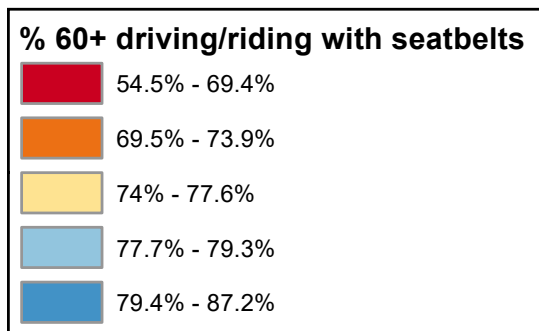

Percentage of Persons Age 60+ Years who Always Drive or Ride Wearing a Seatbelt

State Average: 78.7%

Source: BRFSS, 2011-2020

% 60+ Who Always Drive or Ride Wearing a Seatbelt

<u>Alphabetical Order of County</u>		<u>Ranked High to Low</u>	
Albany	77.69%	Laramie	87.23%
Big Horn	65.88%	Teton	83.98%
Campbell	79.27%	Fremont	83.24%
Carbon	70.67%	Natrona	82.84%
Converse	74.81%	Campbell	79.27%
Crook	71.60%	Sheridan	78.34%
Fremont	83.24%	Sweetwater	77.93%
Goshen	77.53%	Albany	77.69%
Hot Springs	73.50%	Platte	77.61%
Johnson	76.92%	Goshen	77.53%
Laramie	87.23%	Johnson	76.92%
Lincoln	69.95%	Park	75.59%
Natrona	82.84%	Converse	74.81%
Niobrara	54.45%	Sublette	73.87%
Park	75.59%	Hot Springs	73.50%
Platte	77.61%	Crook	71.60%
Sheridan	78.34%	Carbon	70.67%
Sublette	73.87%	Lincoln	69.95%
Sweetwater	77.93%	Uinta	69.36%
Teton	83.98%	Big Horn	65.88%
Uinta	69.36%	Weston	64.42%
Washakie	63.55%	Washakie	63.55%
Weston	64.42%	Niobrara	54.45%