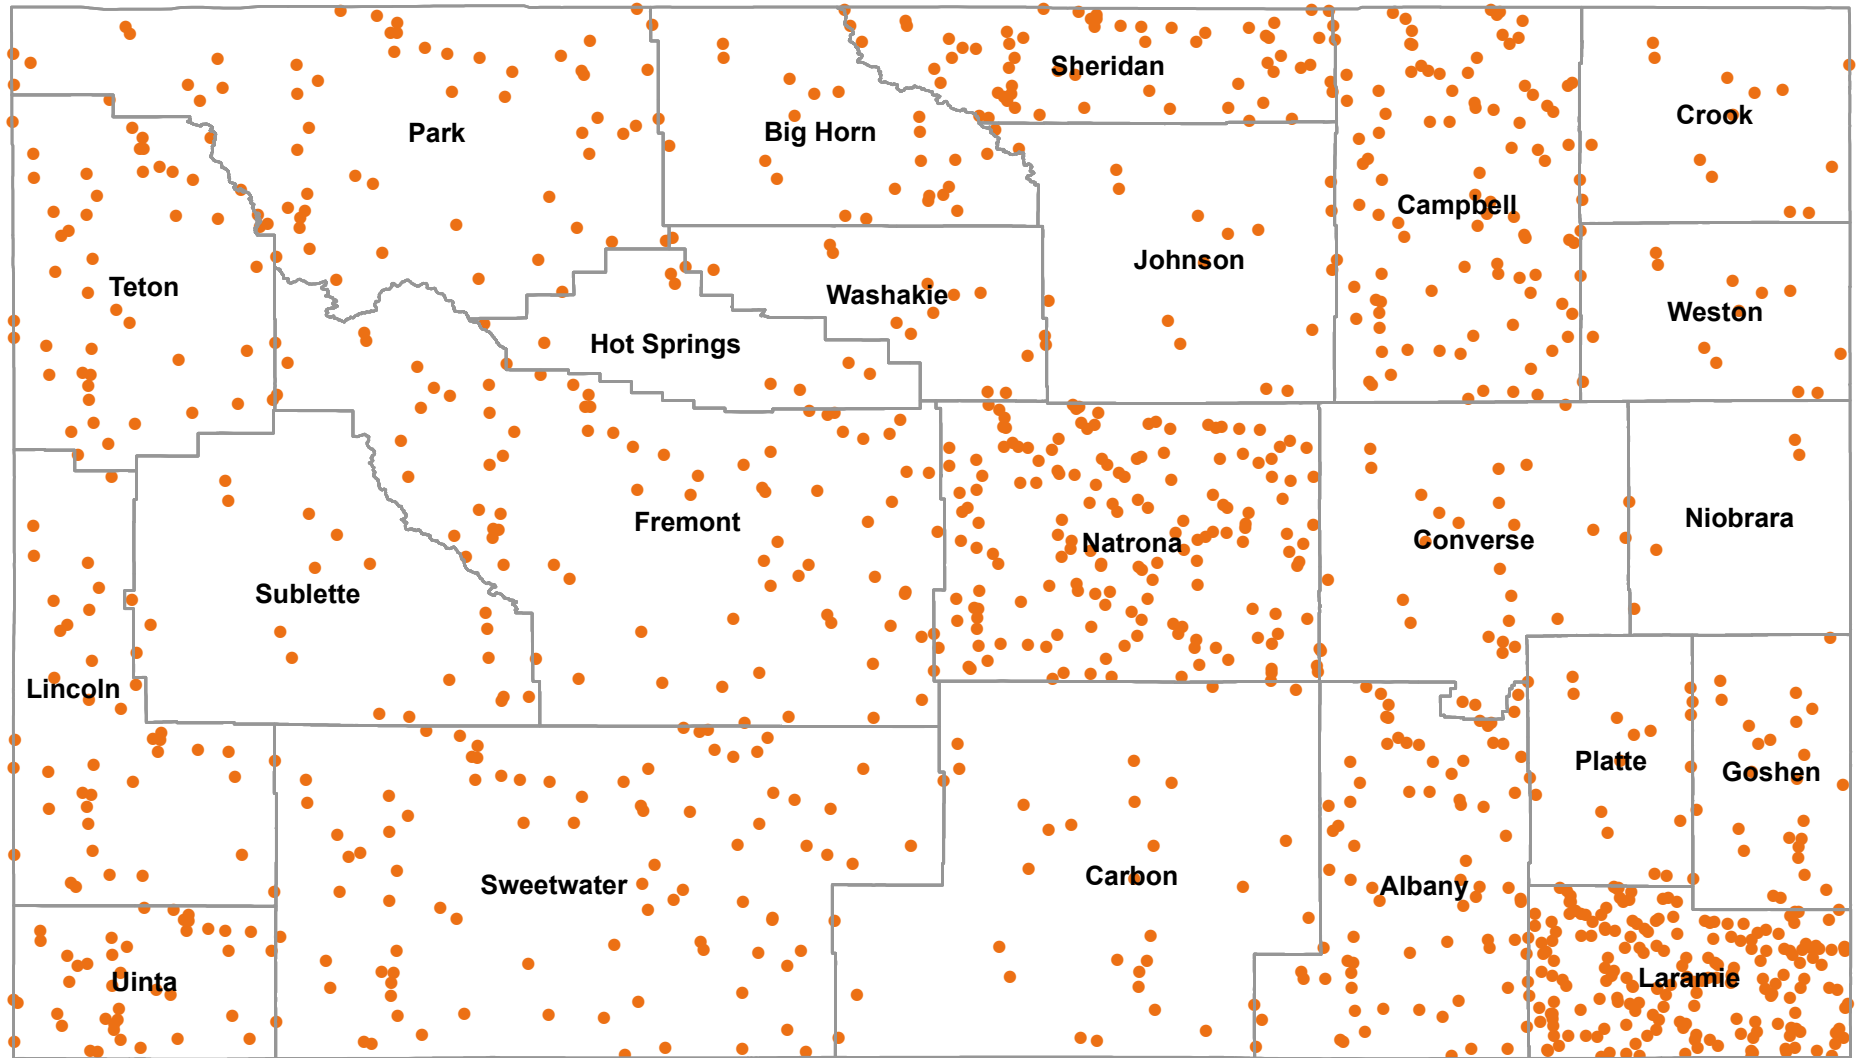

Density of Total Population

State Total: 581,348

Source: ACS, 2016-2020

● 1 Dot = 500 people

Total Population All Ages

<u>Alphabetical Order of County</u>		<u>Ranked High to Low</u>	
Albany	38,664	Laramie	99,272
Big Horn	11,809	Natrona	80,067
Campbell	46,958	Campbell	46,958
Carbon	15,073	Sweetwater	43,352
Converse	13,842	Fremont	39,711
Crook	7,502	Albany	38,664
Fremont	39,711	Sheridan	30,397
Goshen	13,301	Park	29,273
Hot Springs	4,550	Teton	23,356
Johnson	8,518	Uinta	20,374
Laramie	99,272	Lincoln	19,640
Lincoln	19,640	Carbon	15,073
Natrona	80,067	Converse	13,842
Niobrara	2,377	Goshen	13,301
Park	29,273	Big Horn	11,809
Platte	8,572	Sublette	9,865
Sheridan	30,397	Platte	8,572
Sublette	9,865	Johnson	8,518
Sweetwater	43,352	Washakie	7,933
Teton	23,356	Crook	7,502
Uinta	20,374	Weston	6,942
Washakie	7,933	Hot Springs	4,550
Weston	6,942	Niobrara	2,377